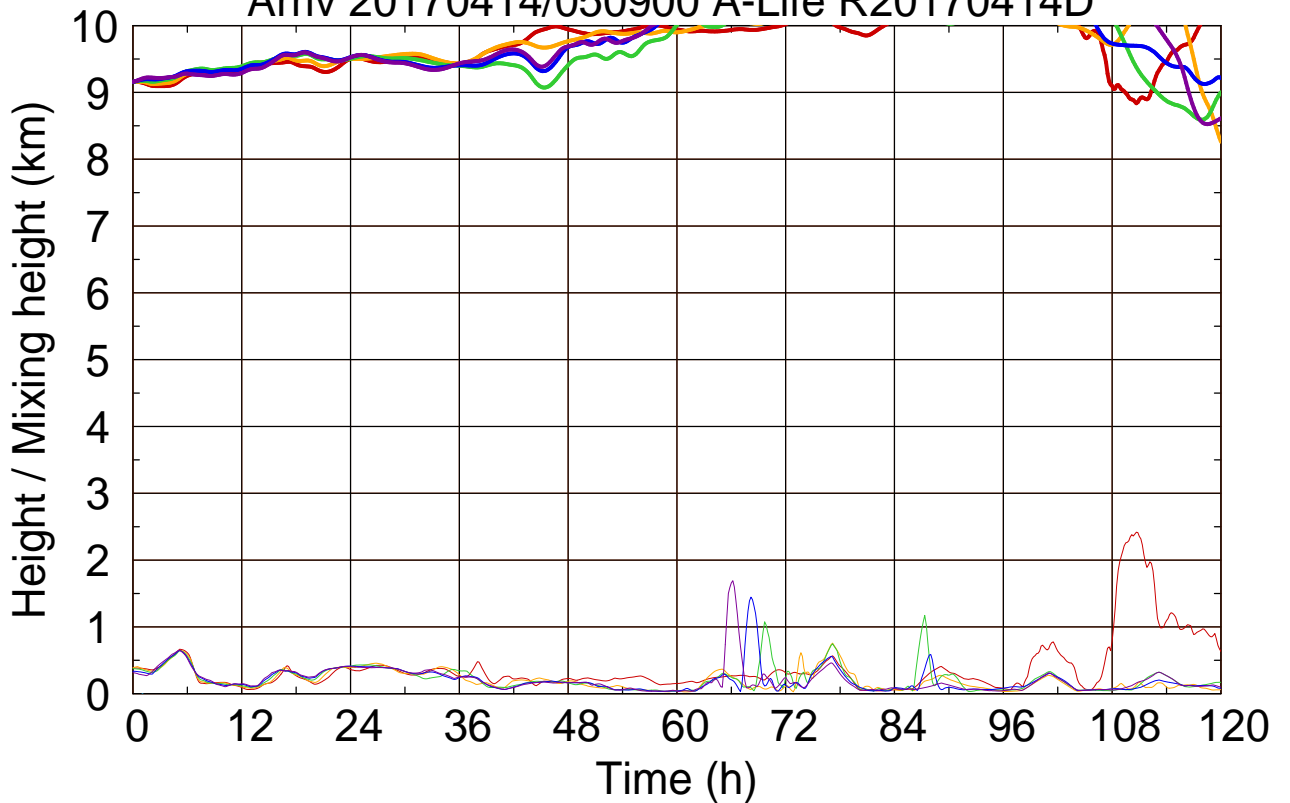

Arriv 20170414/050900 A-Life R20170414D

0 — 1 — 2 — 3 — 4 —

Arriv 20170414/050900 A-Life R20170414D

— Height — Mixing height

Arriv 20170414/050442 A-Life R20170414D

0 — 1 — 2 —

Arriv 20170414/050442 A-Life R20170414D

— Height

— Mixing height