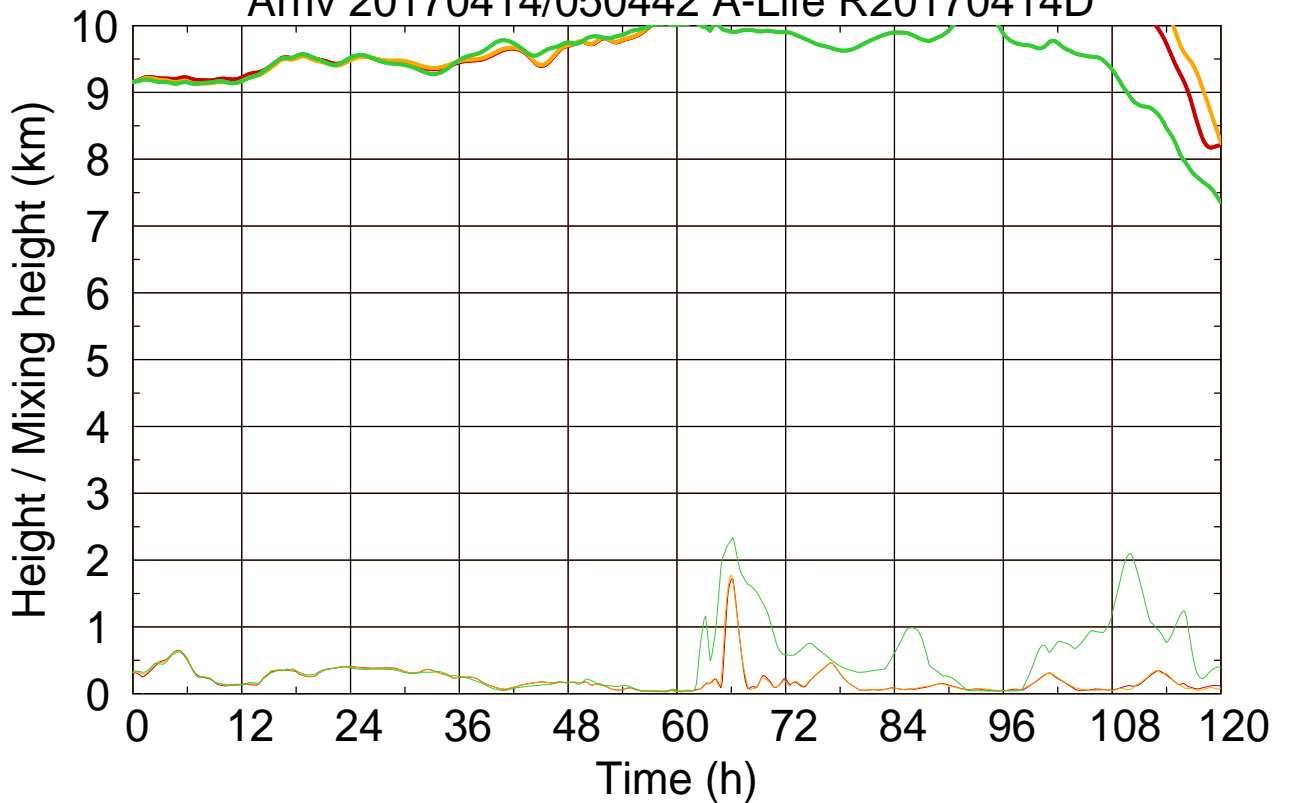

Arriv 20170414/050900 A-Life R20170414D

0 — 1 — 2 — 3 — 4 —

Arriv 20170414/050900 A-Life R20170414D

— Height — Mixing height

Arriv 20170414/050442 A-Life R20170414D

0 — 1 — 2 —

Arriv 20170414/050442 A-Life R20170414D

— Height

— Mixing height