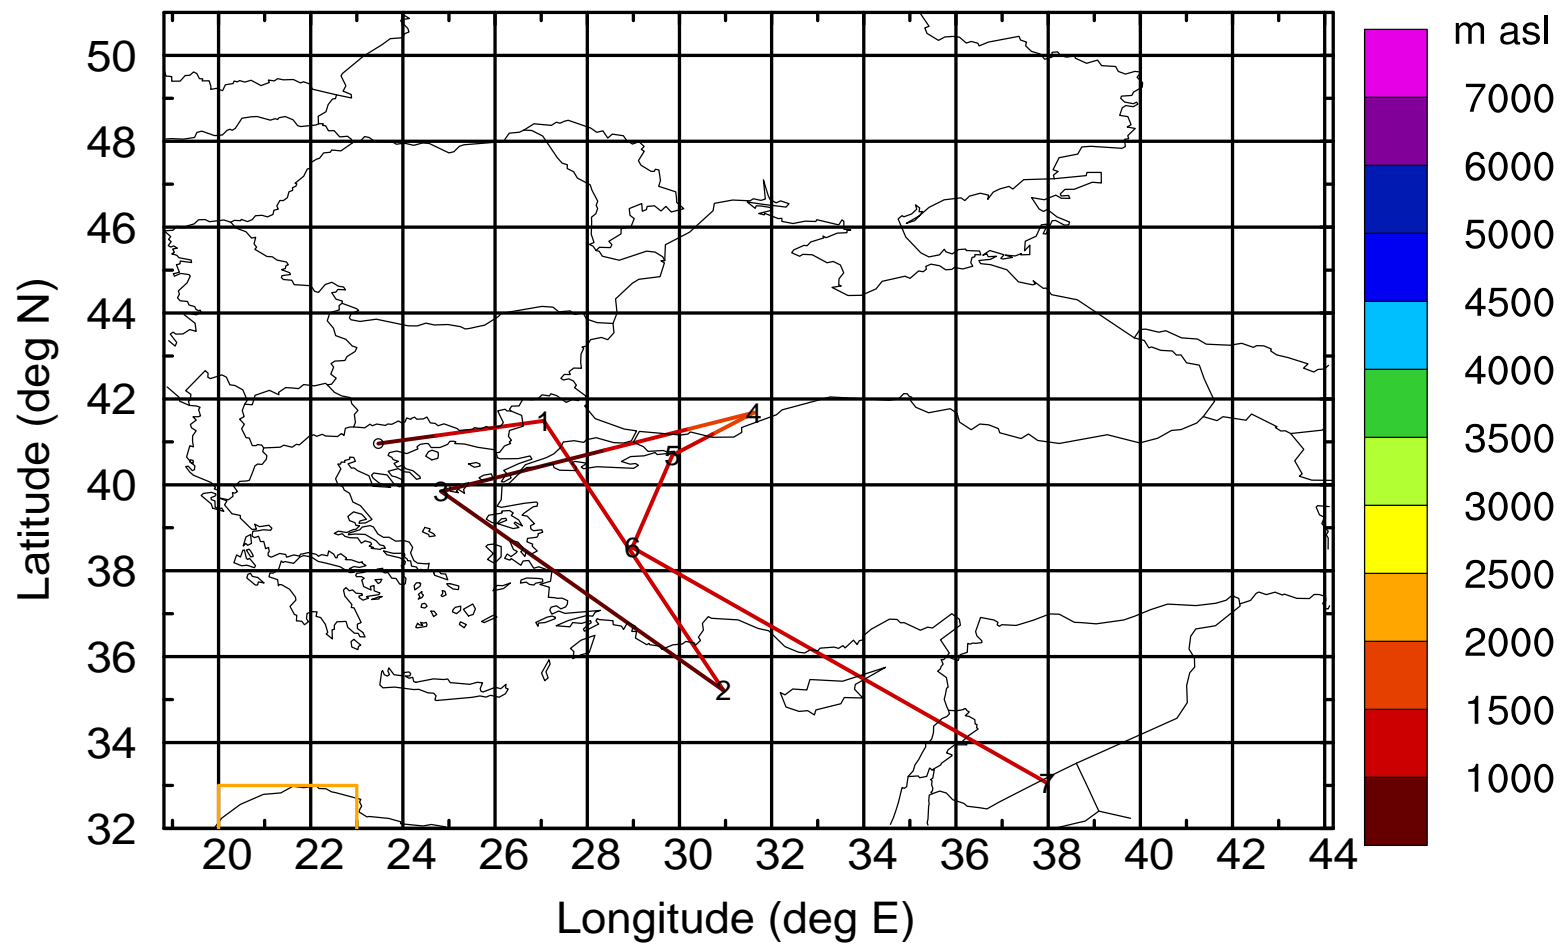

Paphos ground station 20170414

BWD 20170414/21 -92H = 11/01 UTC