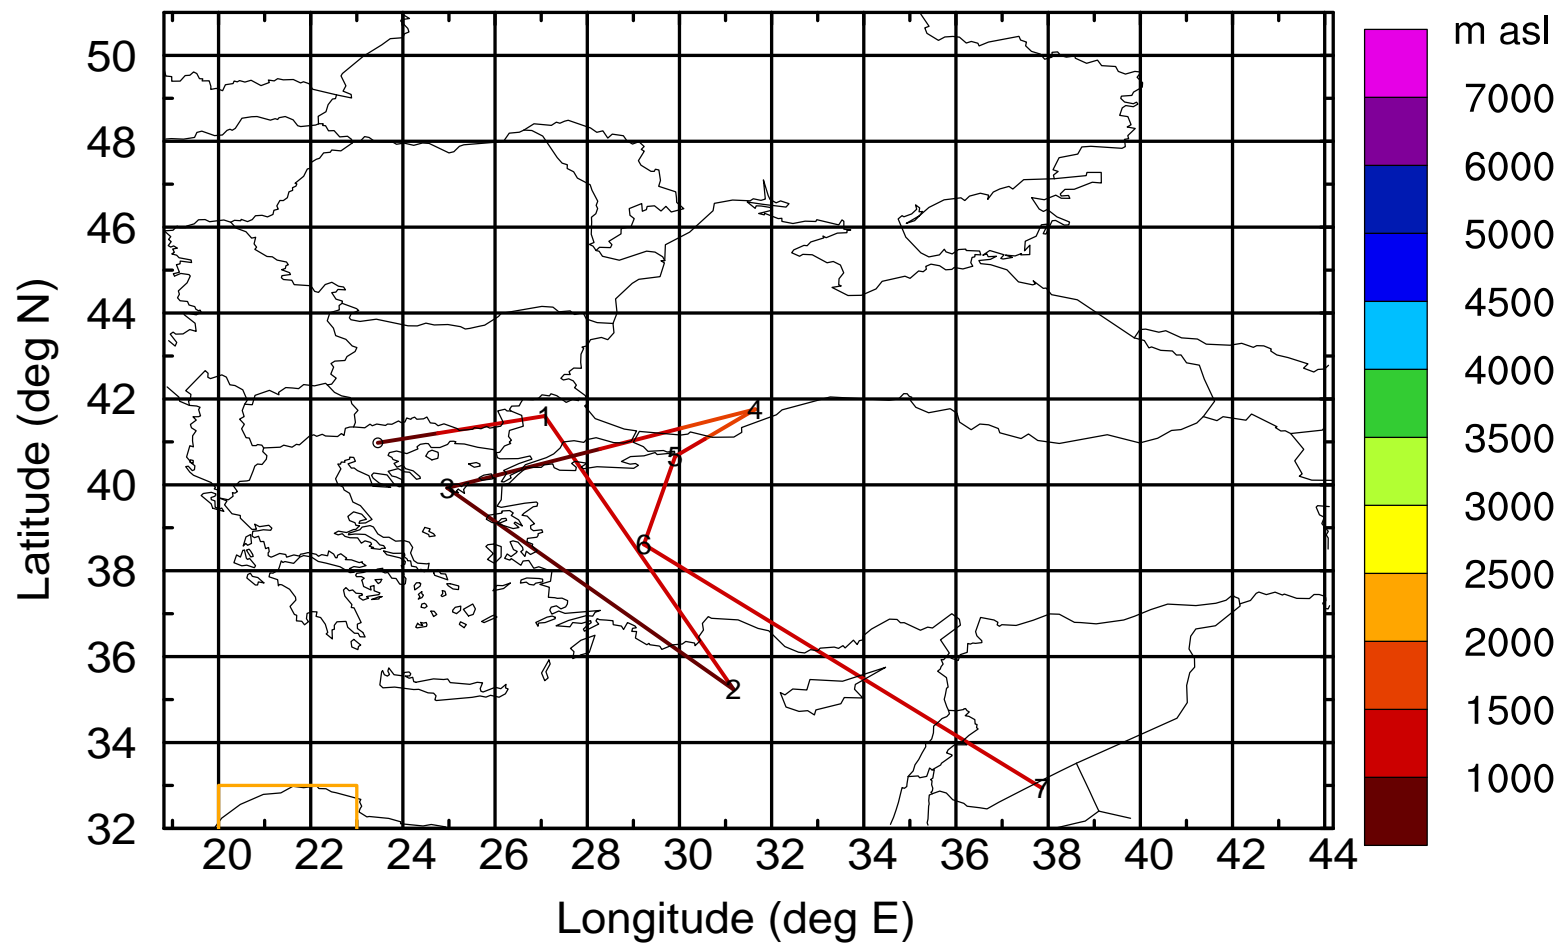

BWD 20170414/21 -91H = 11/02 UTC

Paphos ground station 20170414

BWD 20170414/21 -92H = 11/01 UTC

Paphos ground station 20170414

BWD 20170414/21 -93H = 11/00 UTC

Paphos ground station 20170414

BWD 20170414/21 -94H = 10/23 UTC