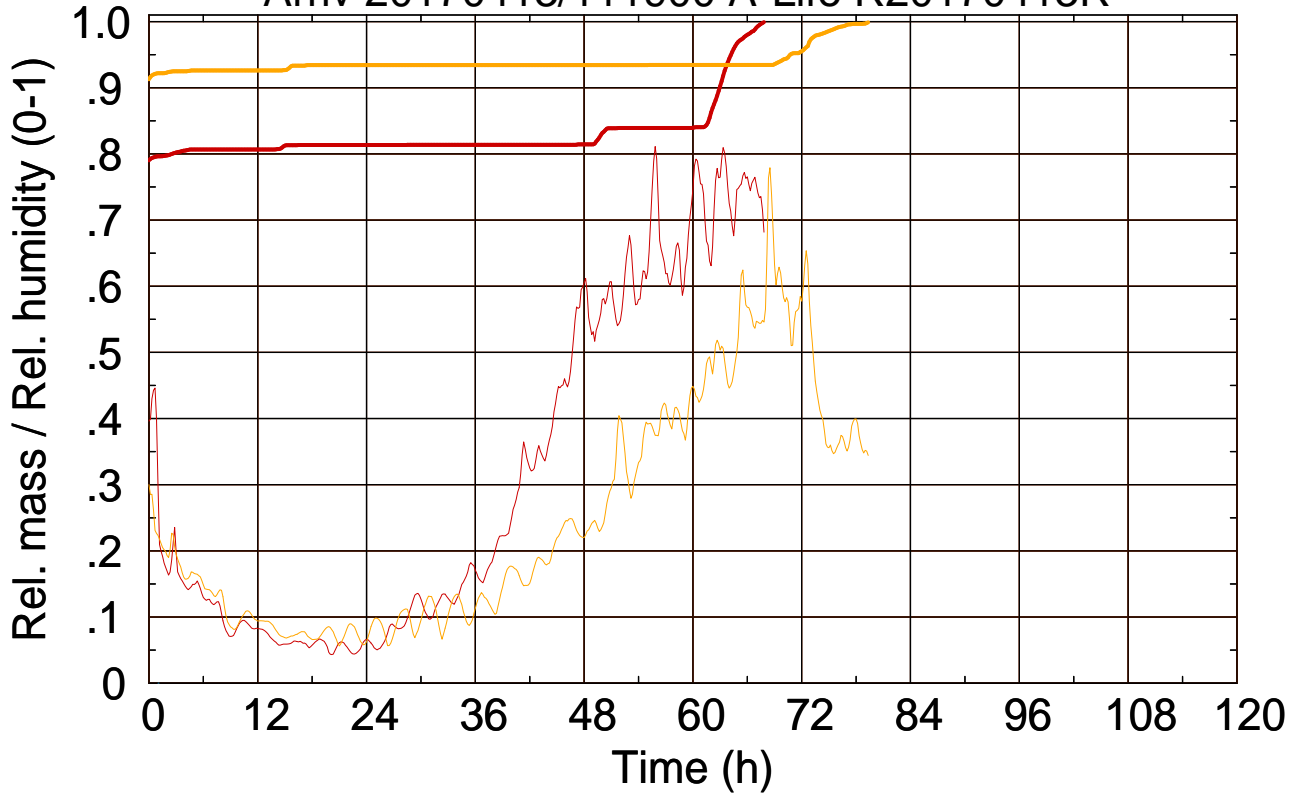

Arriv 20170413/111900 A-Life R20170413R

0 — 1 —

Arriv 20170413/111900 A-Life R20170413R

— Height — Mixing height