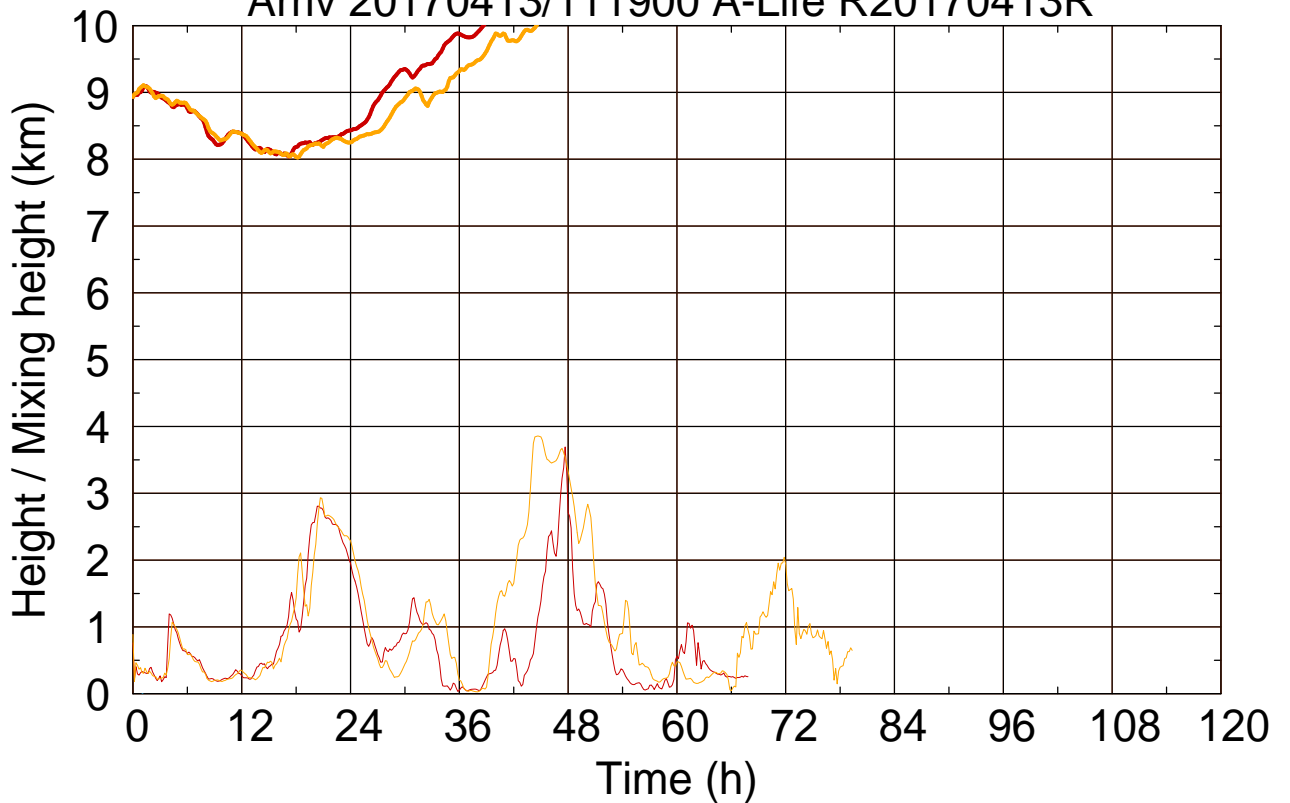

Arriv 20170413/111900 A-Life R20170413R

0 — 1 —

Arriv 20170413/111900 A-Life R20170413R

— Height — Mixing height