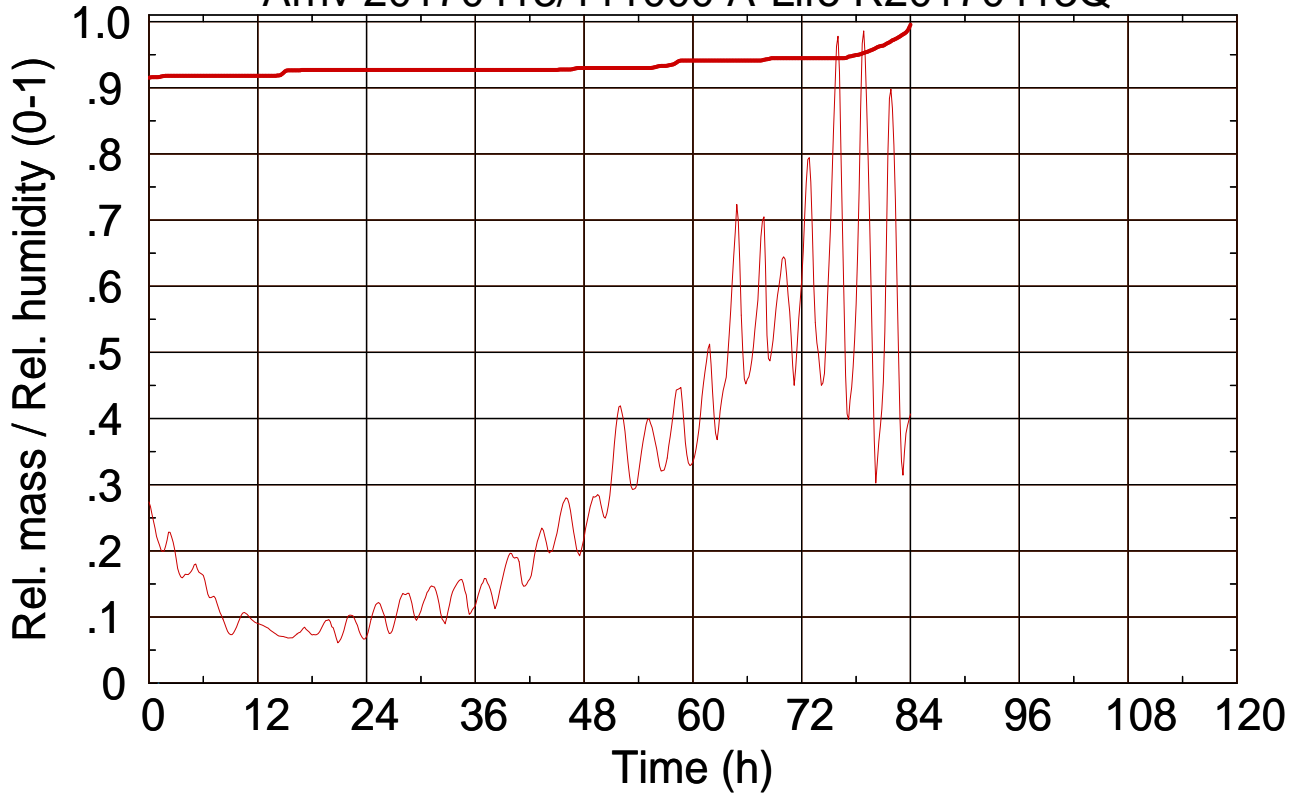

Arriv 20170413/111000 A-Life R20170413Q

0 —

Arriv 20170413/111000 A-Life R20170413Q

— Height

— Mixing height