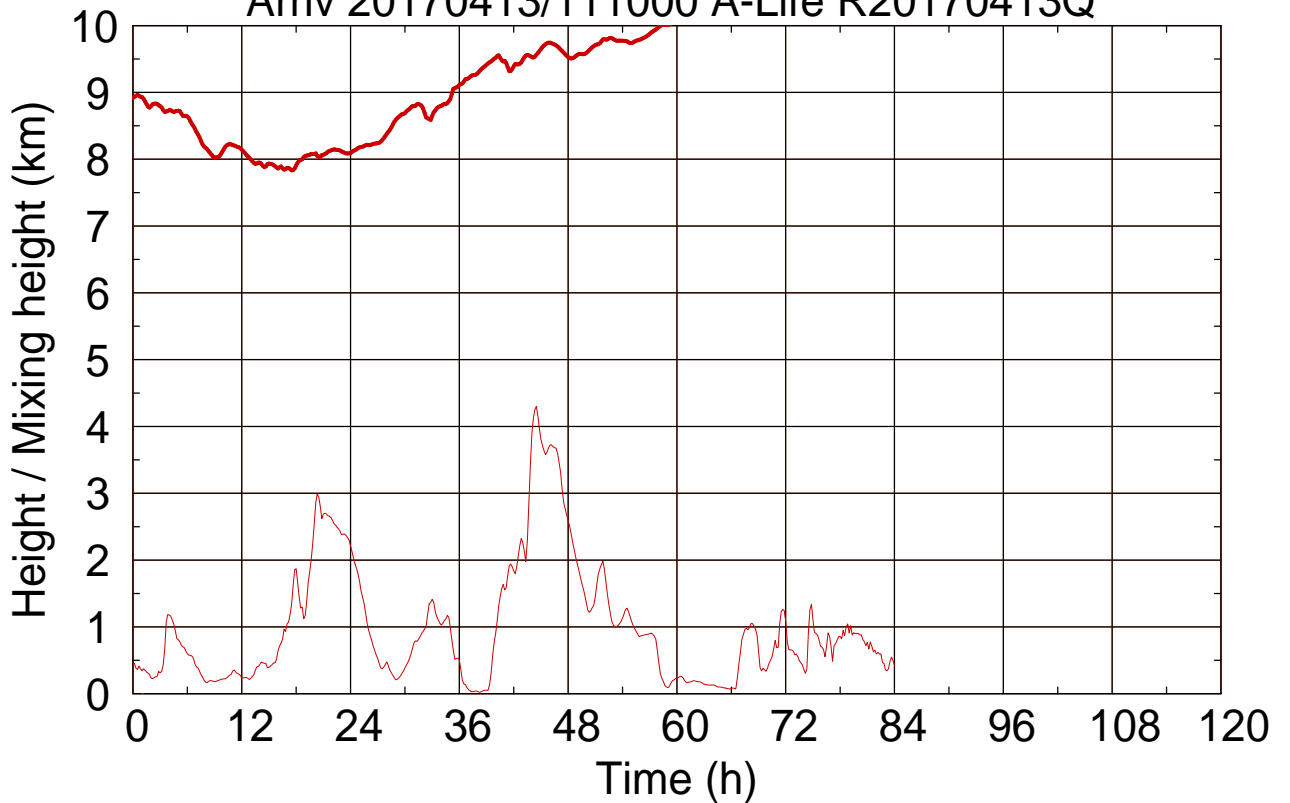

Arriv 20170413/111000 A-Life R20170413Q

0 —

Arriv 20170413/111000 A-Life R20170413Q

— Height

— Mixing height