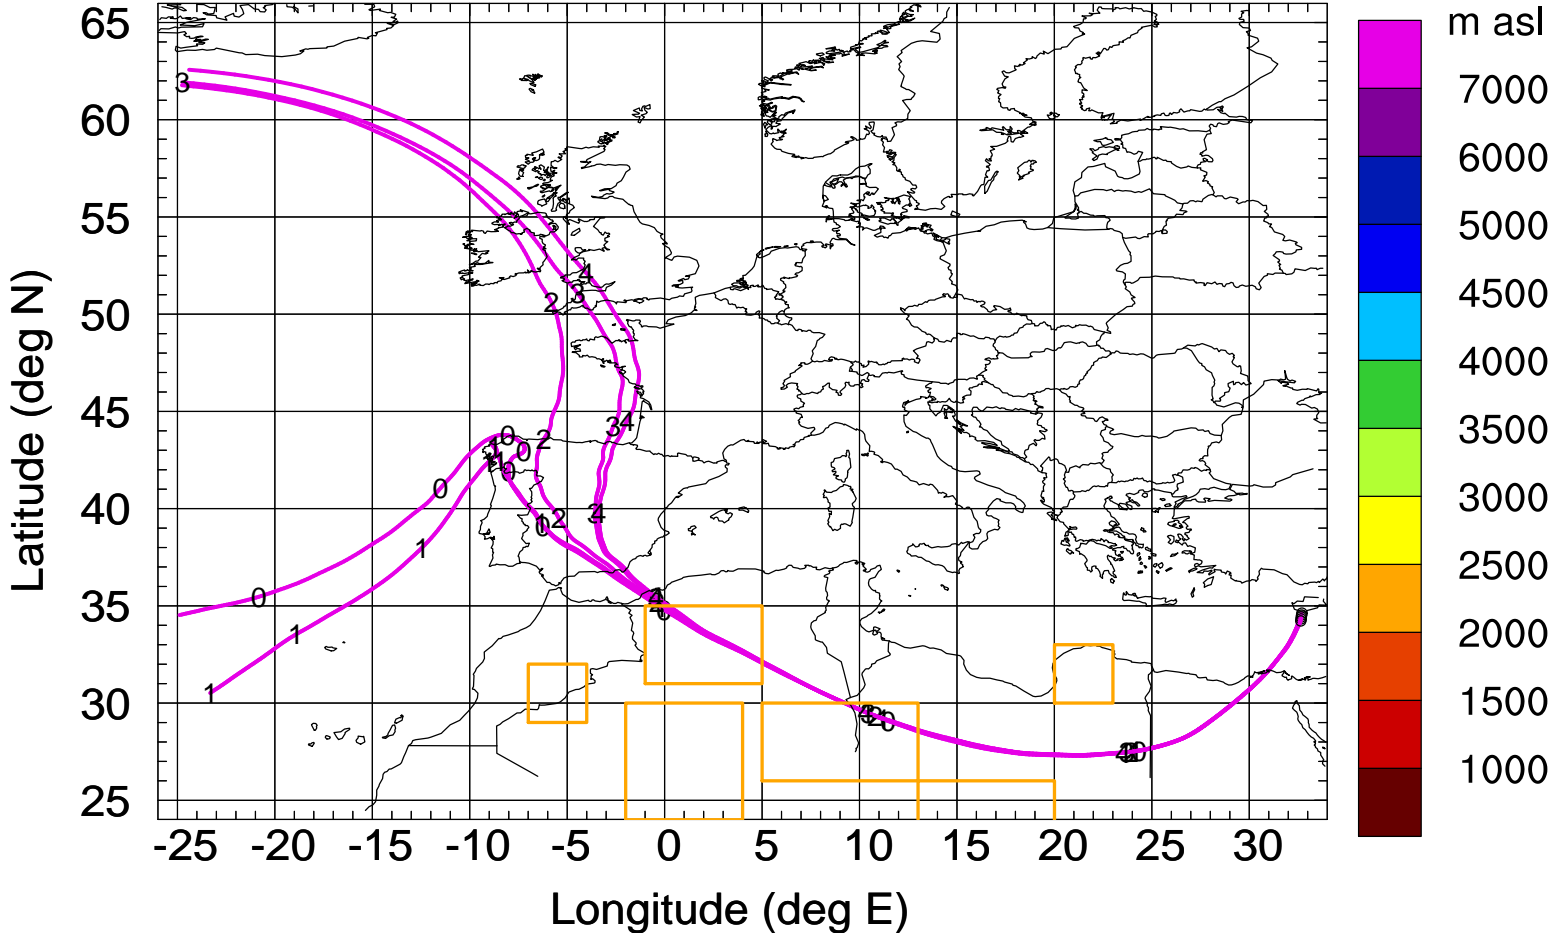

Level #16 of flight 170413a

Arriv 20170413/111500 A-Life R20170413

Level #16 of flight 170413a

Arriv 20170413/111000 A-Life R20170413