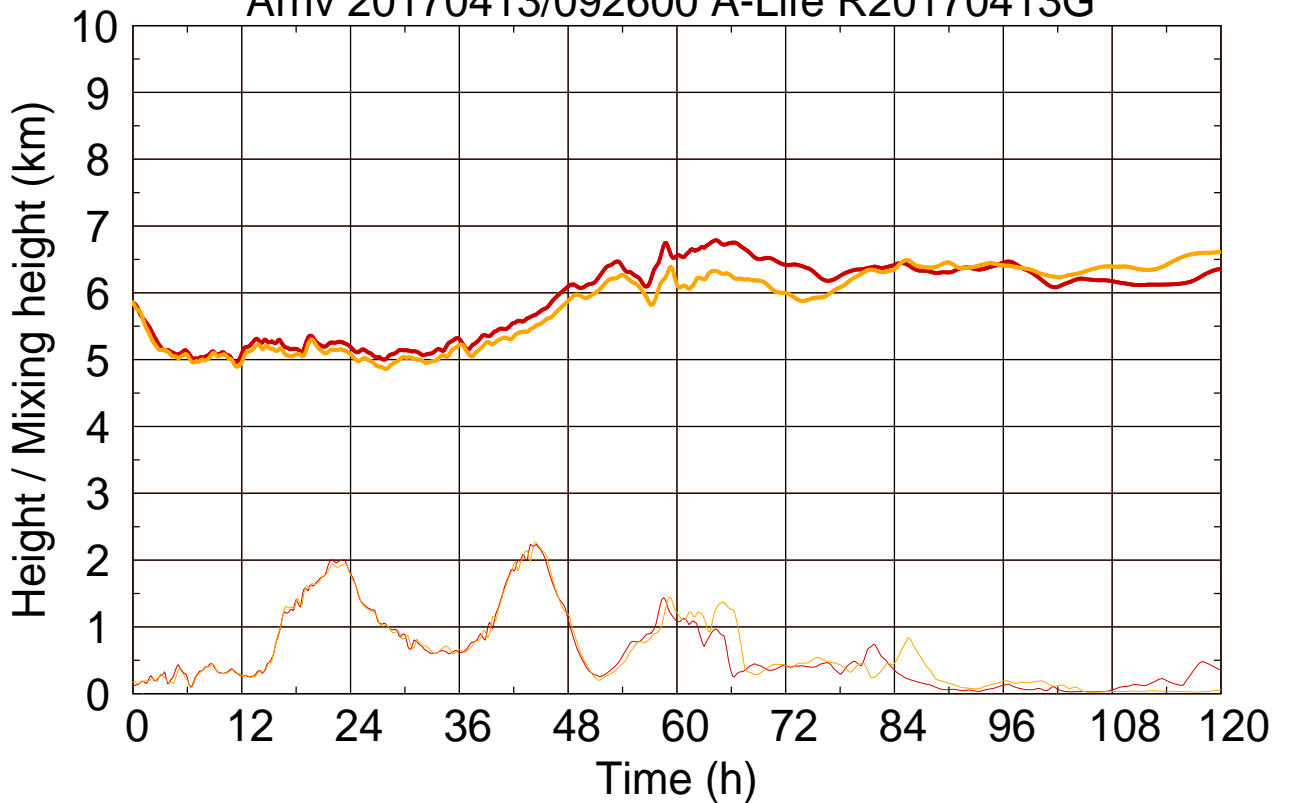

Arriv 20170413/092600 A-Life R20170413G

0 — 1

Arriv 20170413/092600 A-Life R20170413G

— Height — Mixing height