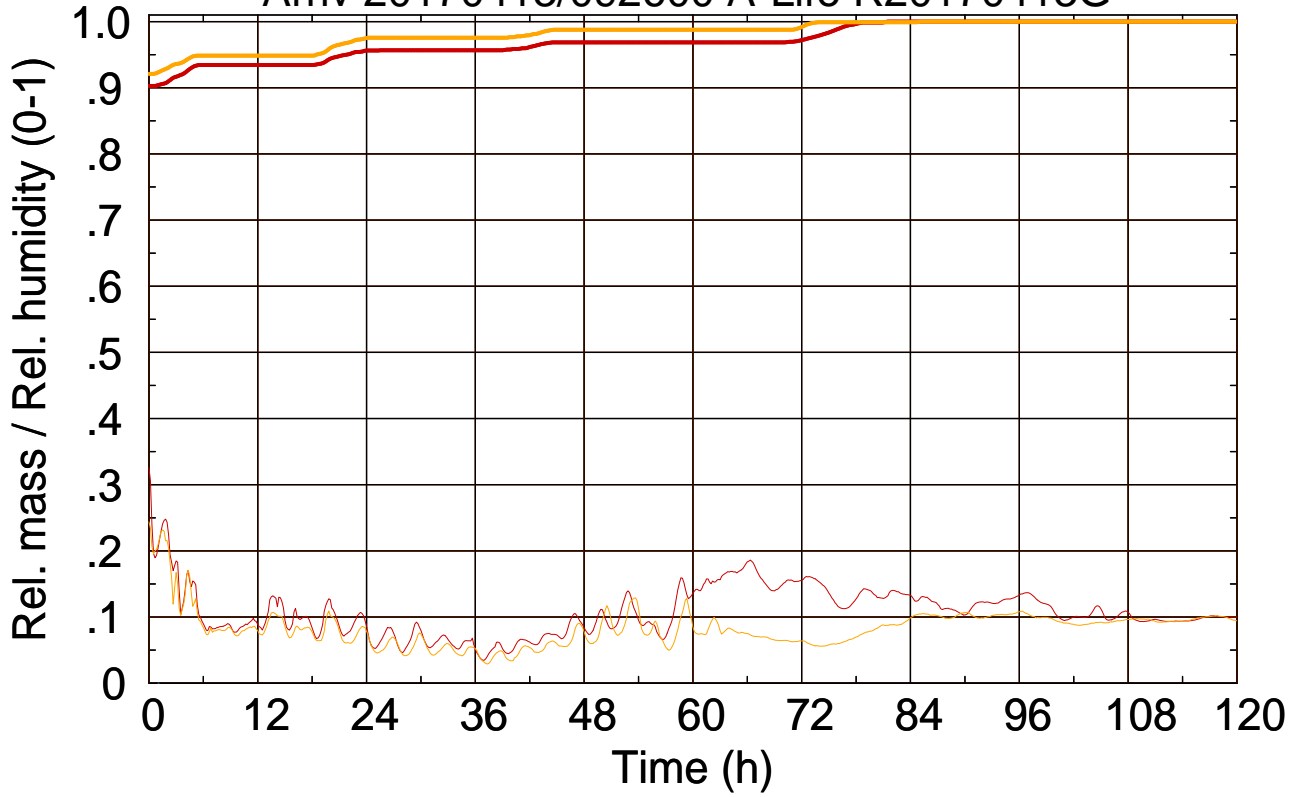

Arriv 20170413/092600 A-Life R20170413G

0 — 1

Arriv 20170413/092600 A-Life R20170413G

— Height — Mixing height