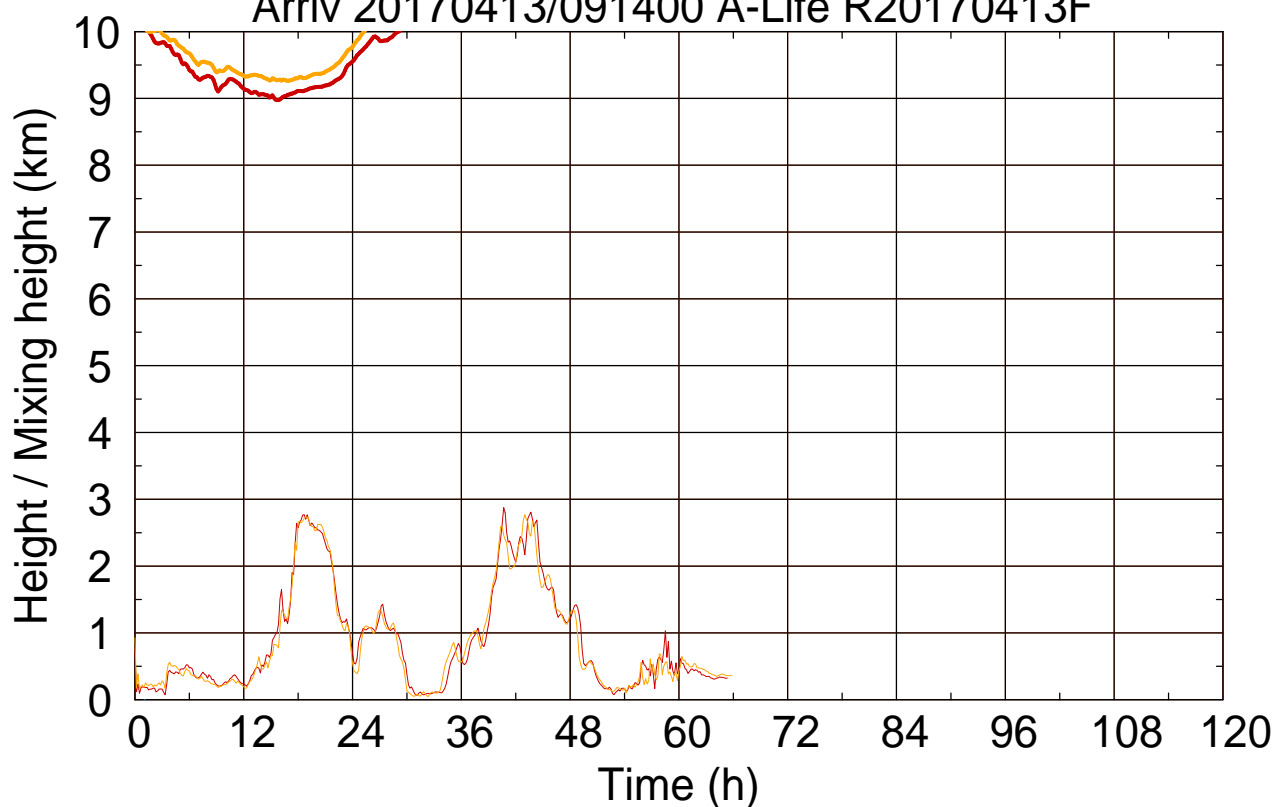

Arriv 20170413/091400 A-Life R20170413F

0 — 1 —

Arriv 20170413/091400 A-Life R20170413F

— Height — Mixing height