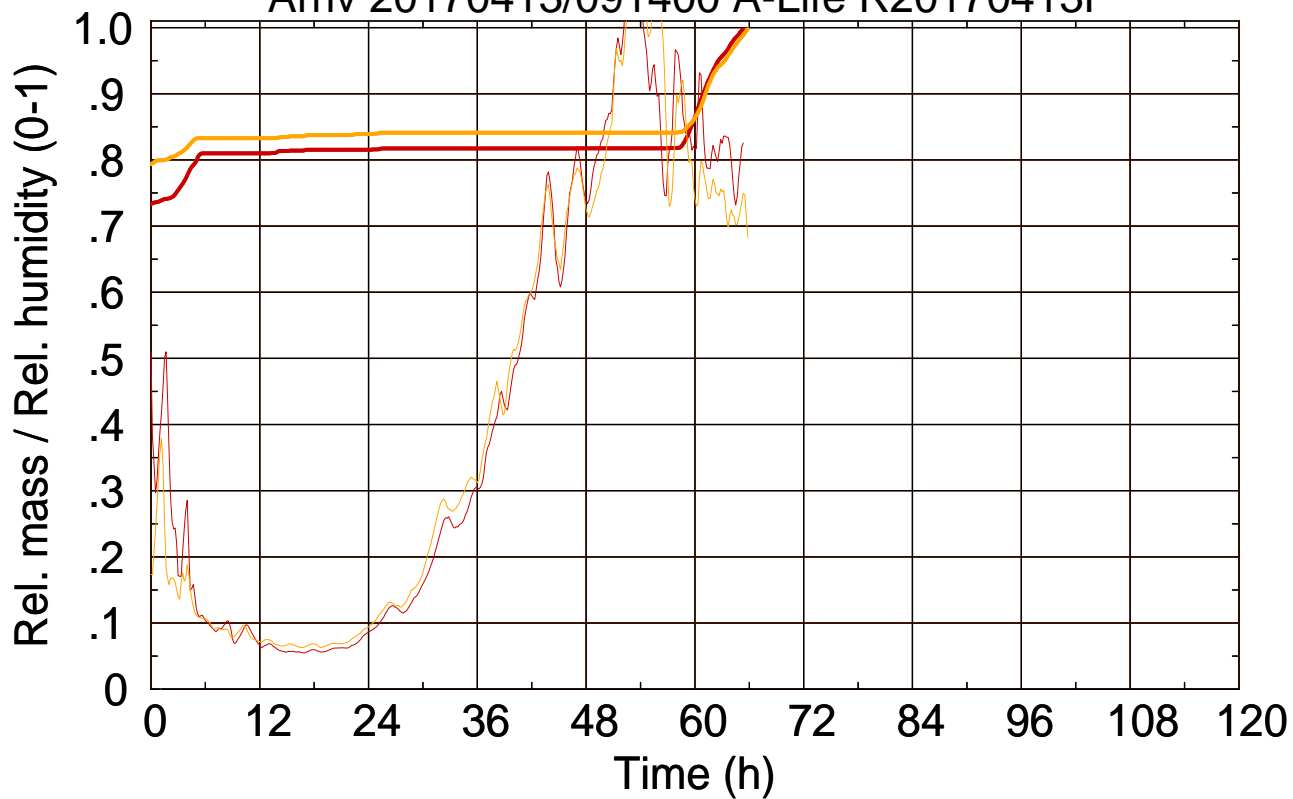

Arriv 20170413/091400 A-Life R20170413F

0 — 1 —

Arriv 20170413/091400 A-Life R20170413F

— Height — Mixing height