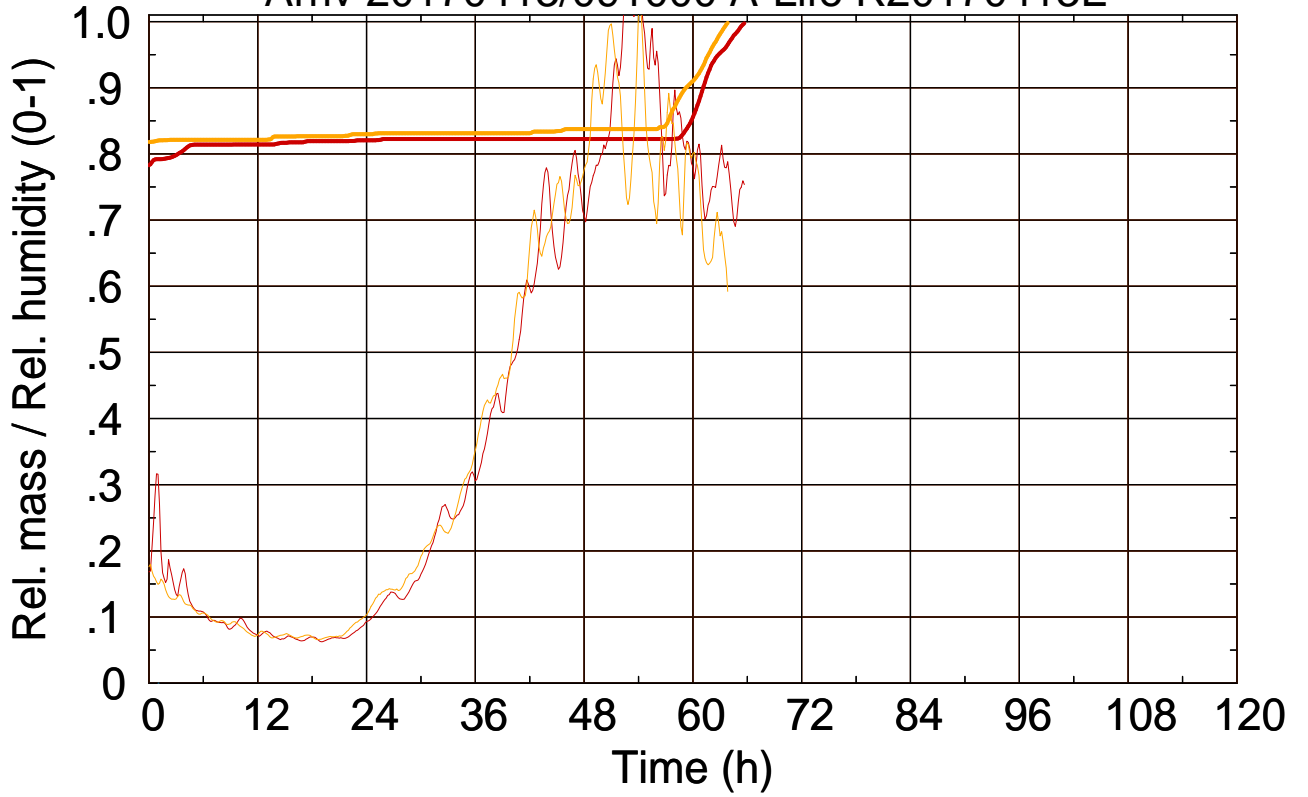

Arriv 20170413/091000 A-Life R20170413E

0 — 1 —

Arriv 20170413/091000 A-Life R20170413E

— Height — Mixing height