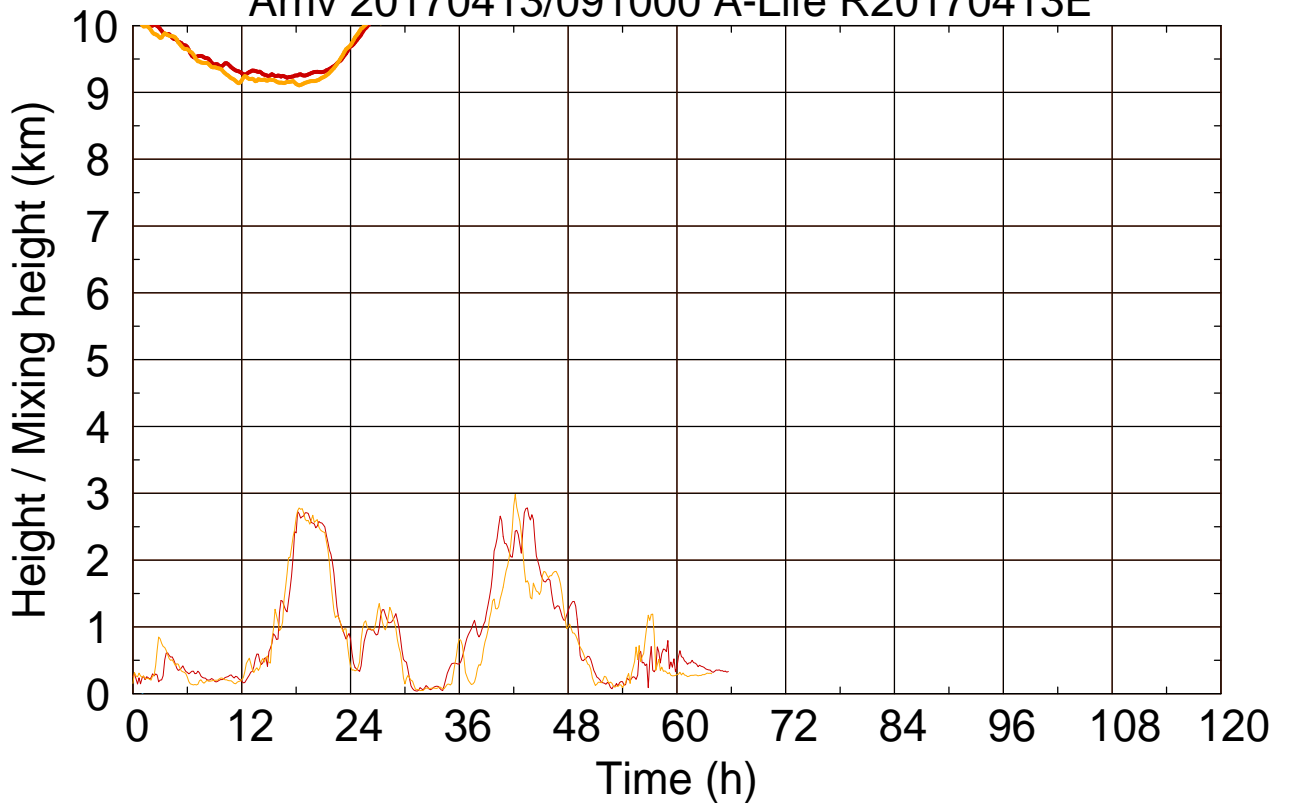

Arriv 20170413/091000 A-Life R20170413E

0 — 1 —

Arriv 20170413/091000 A-Life R20170413E

— Height — Mixing height