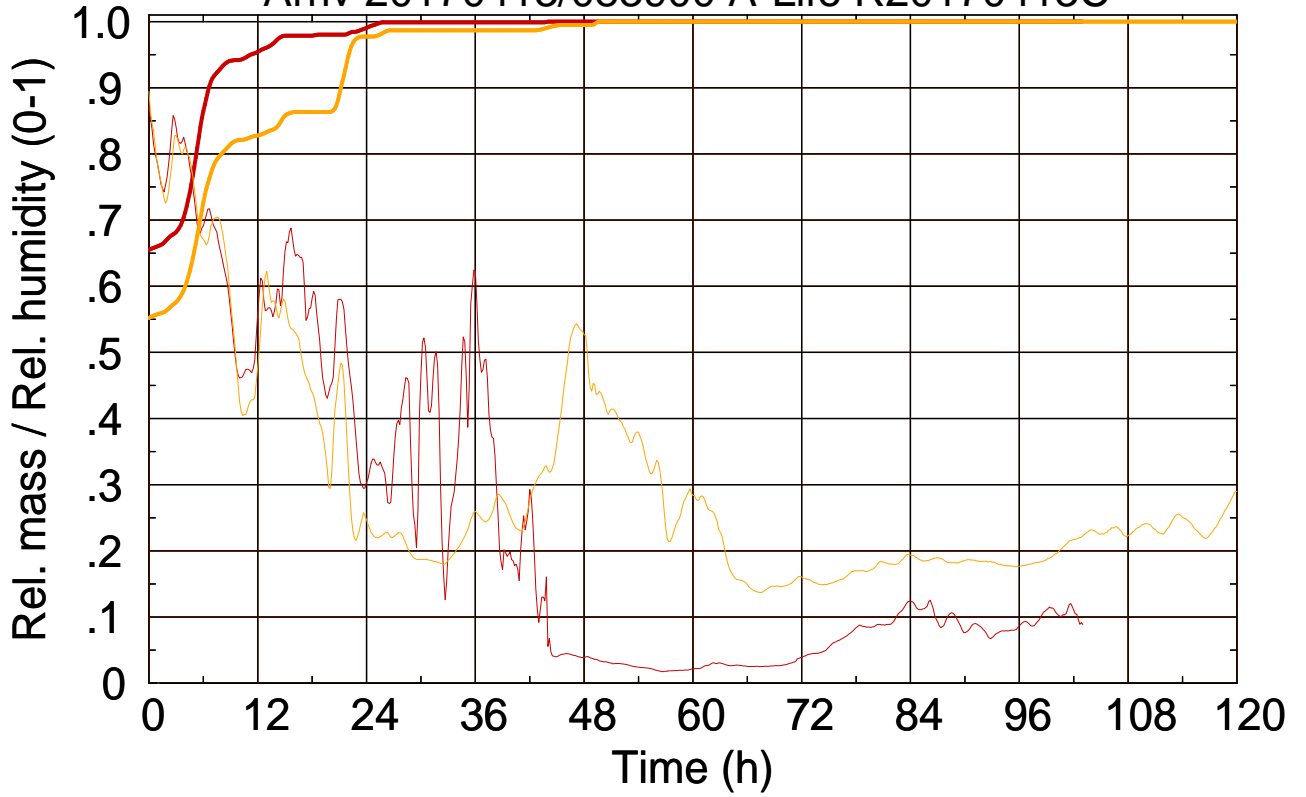

Arriv 20170413/083900 A-Life R20170413C

0 — 1 —

Arriv 20170413/083900 A-Life R20170413C

— Height — Mixing height