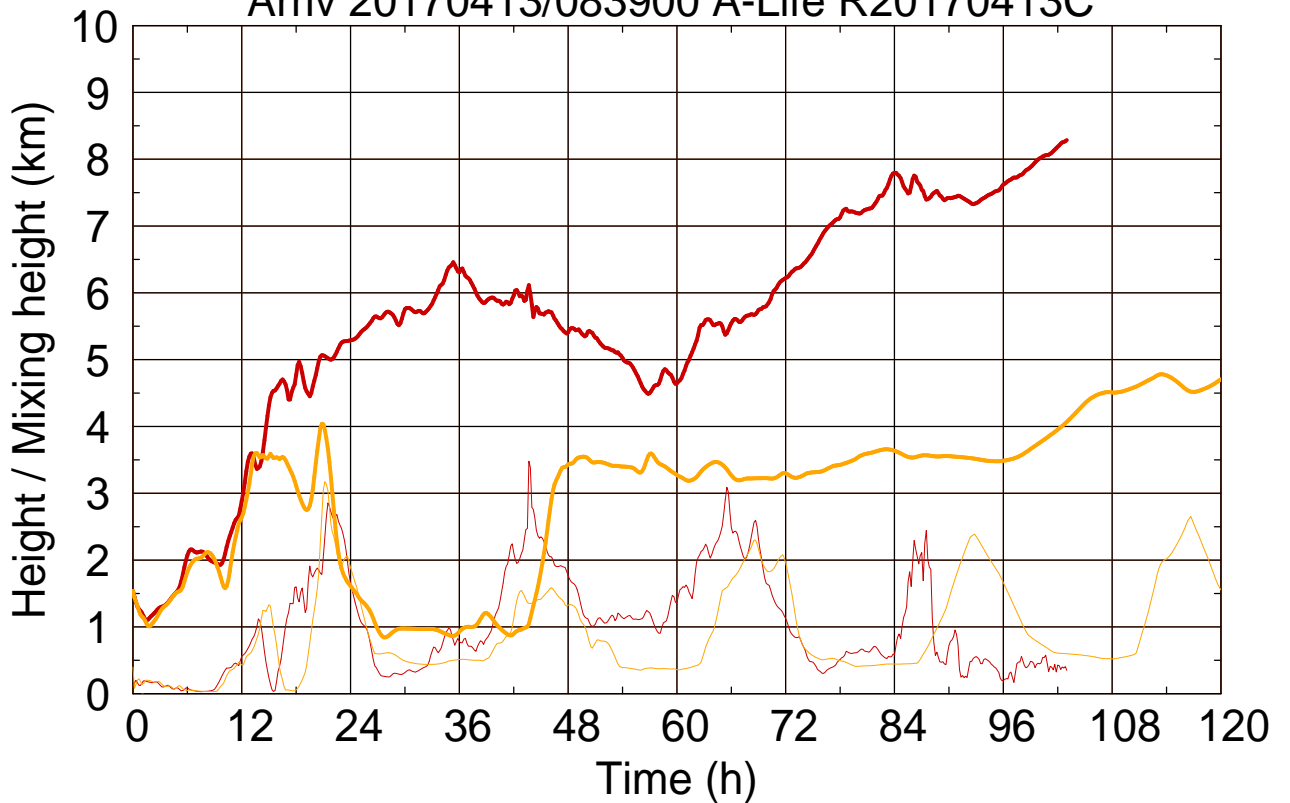

Arriv 20170413/083900 A-Life R20170413C

0 — 1 —

Arriv 20170413/083900 A-Life R20170413C

— Height — Mixing height