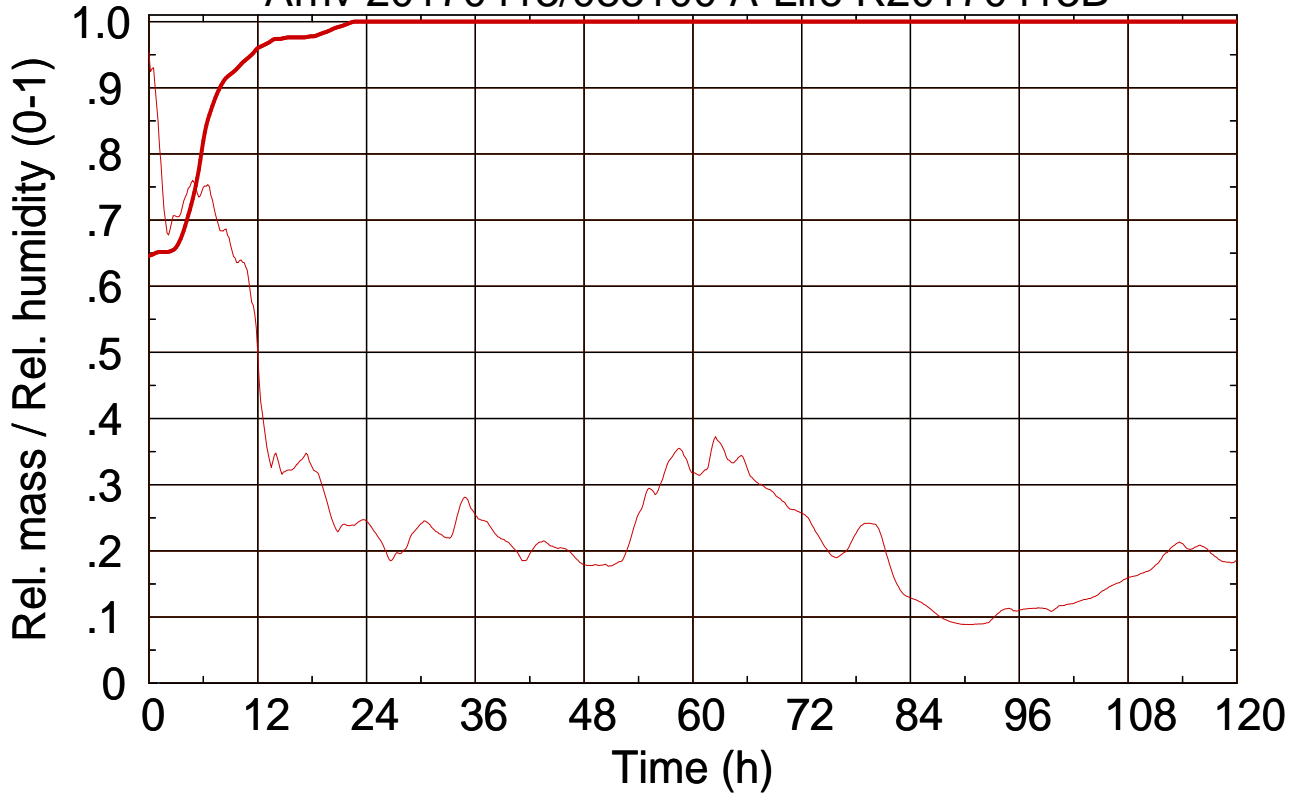

Arriv 20170413/083100 A-Life R20170413B

0 —

Arriv 20170413/083100 A-Life R20170413B

— Height

— Mixing height