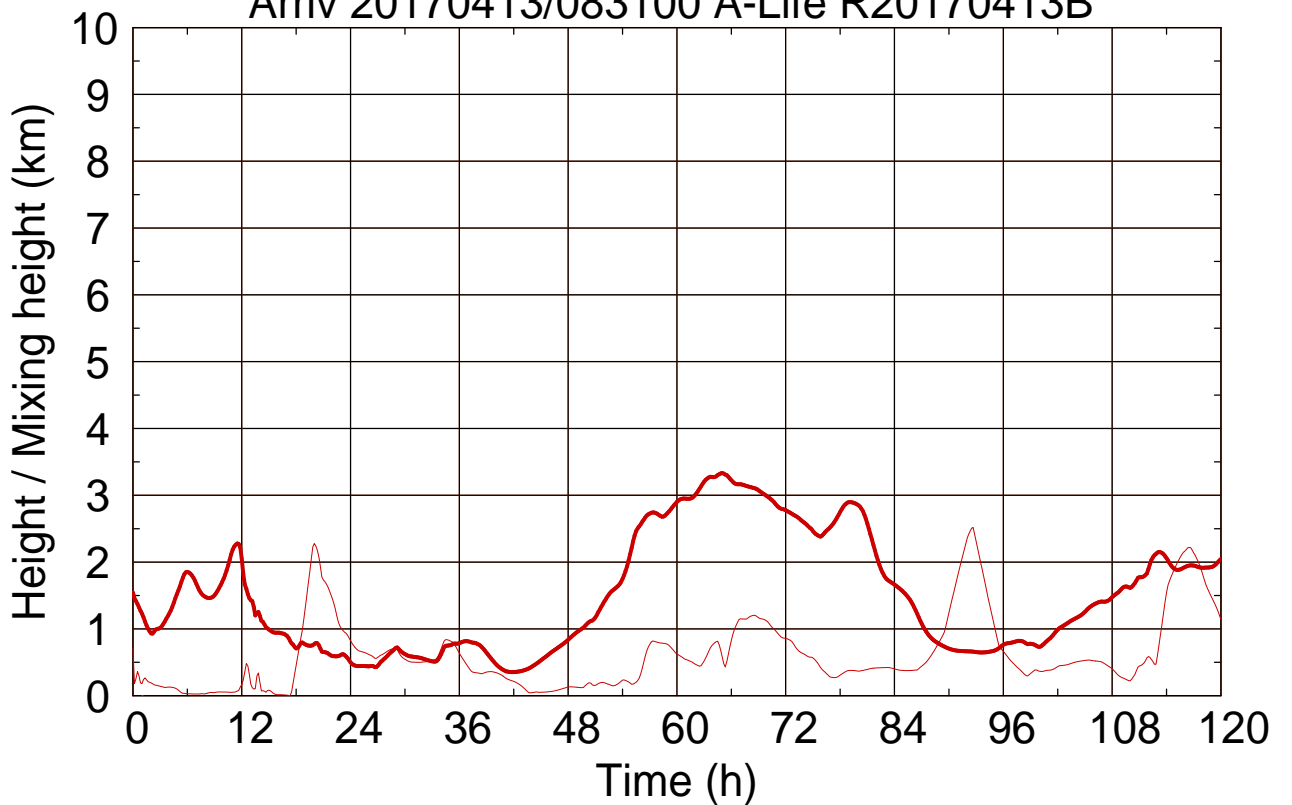

Arriv 20170413/083100 A-Life R20170413B

0 —

Arriv 20170413/083100 A-Life R20170413B

— Height

— Mixing height