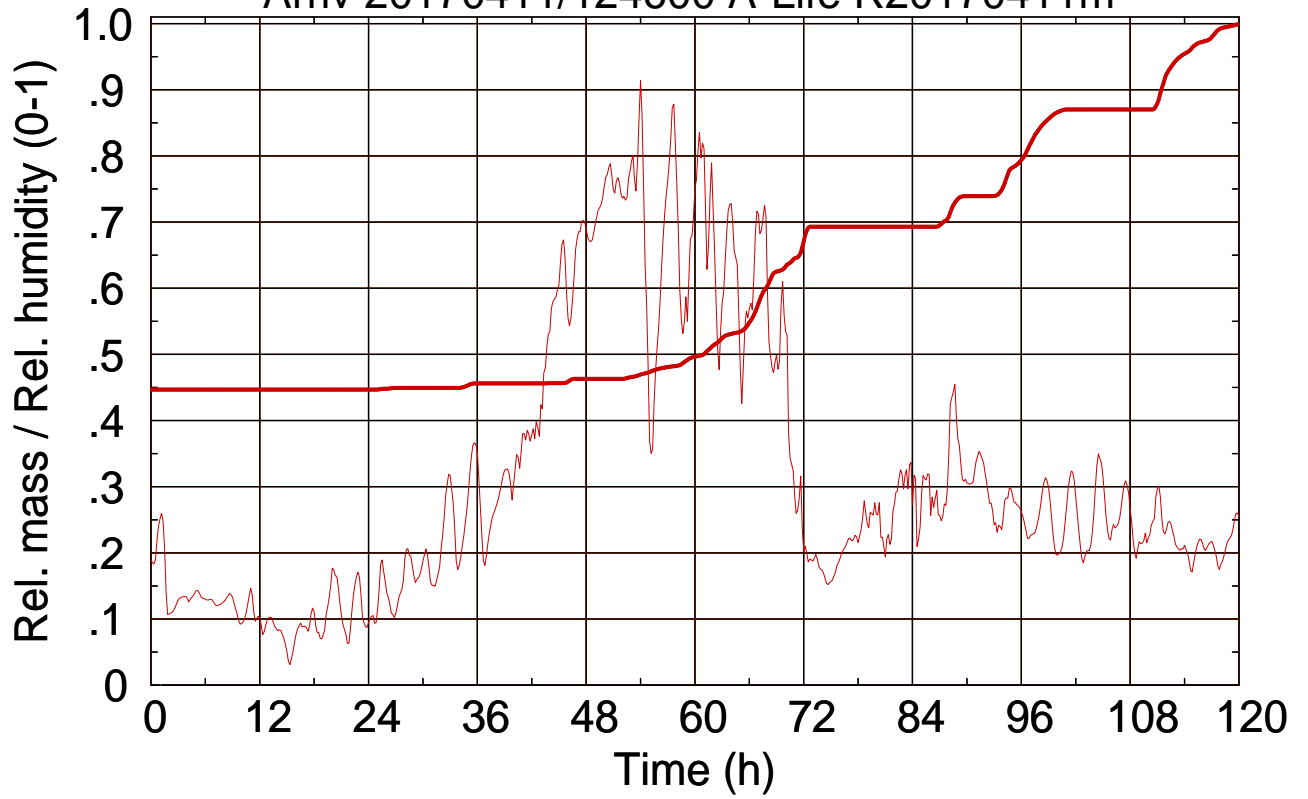

Arriv 20170411/124600 A-Life R20170411m

0 —

Arriv 20170411/124600 A-Life R20170411m

— Height

— Mixing height