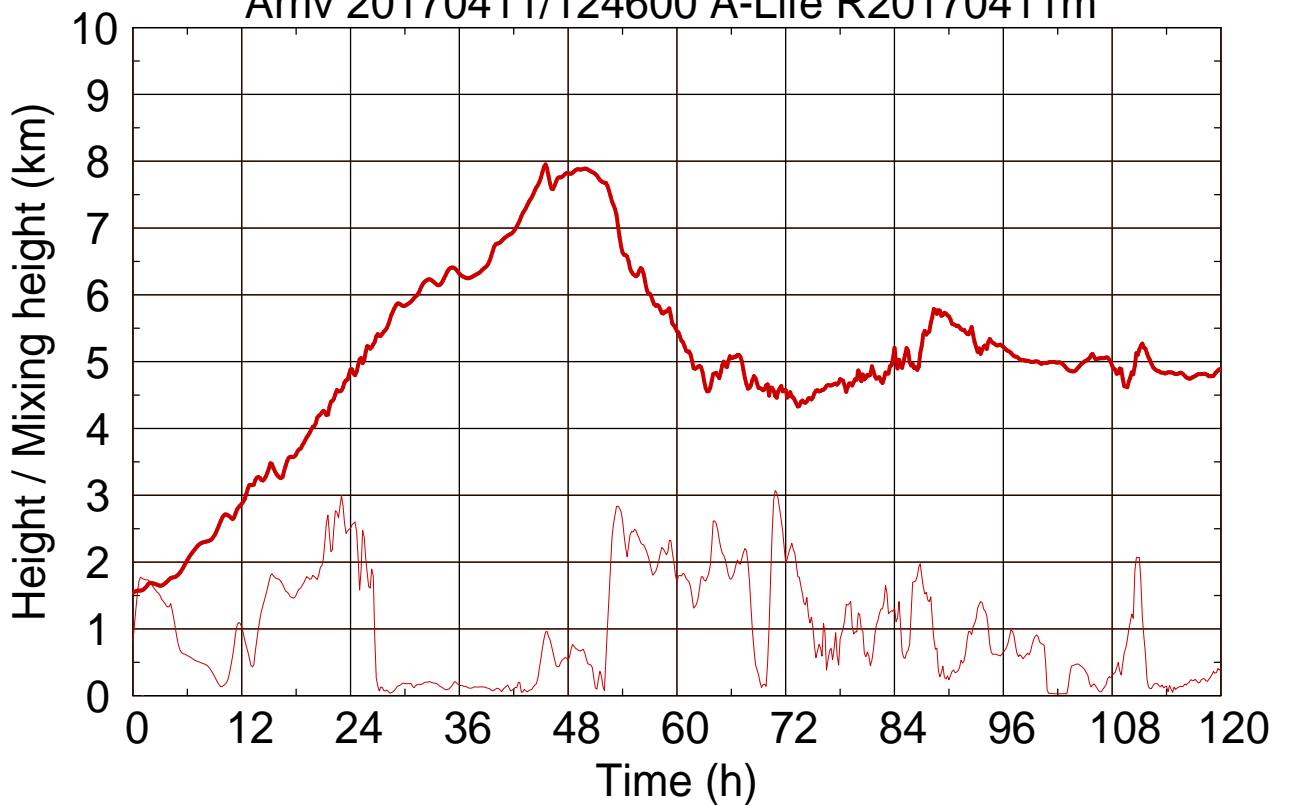

Arriv 20170411/124600 A-Life R20170411m

0 —

Arriv 20170411/124600 A-Life R20170411m

— Height

— Mixing height