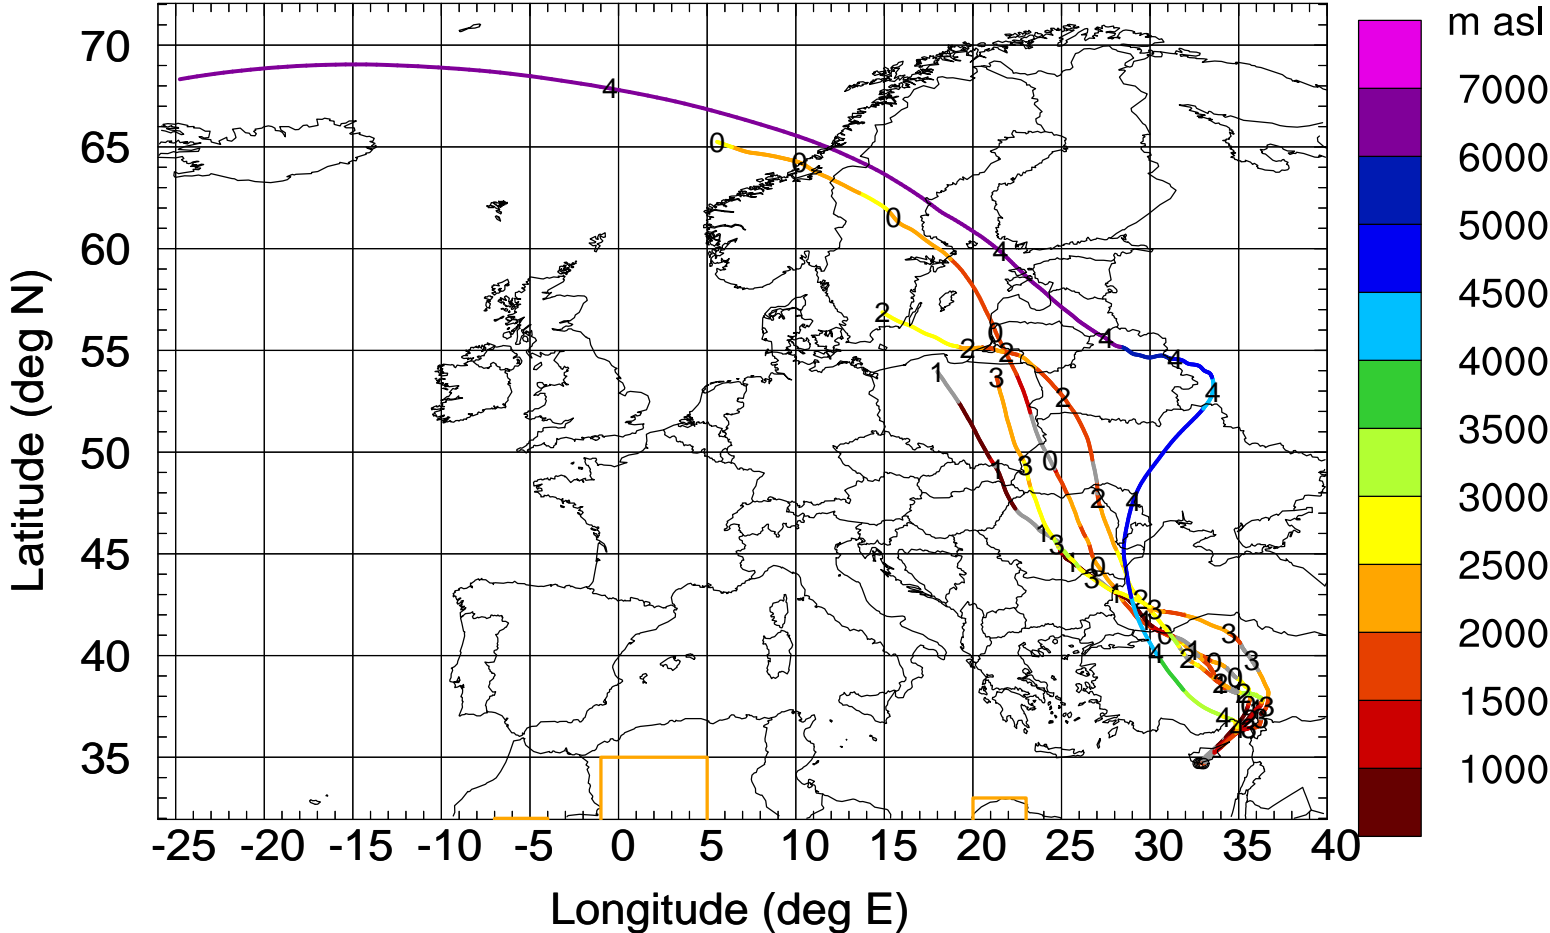

Level #19 of flight 170411b

Arriv 20170411/125100 A-Life R20170411

Level #19 of flight 170411b

Arriv 20170411/124600 A-Life R20170411