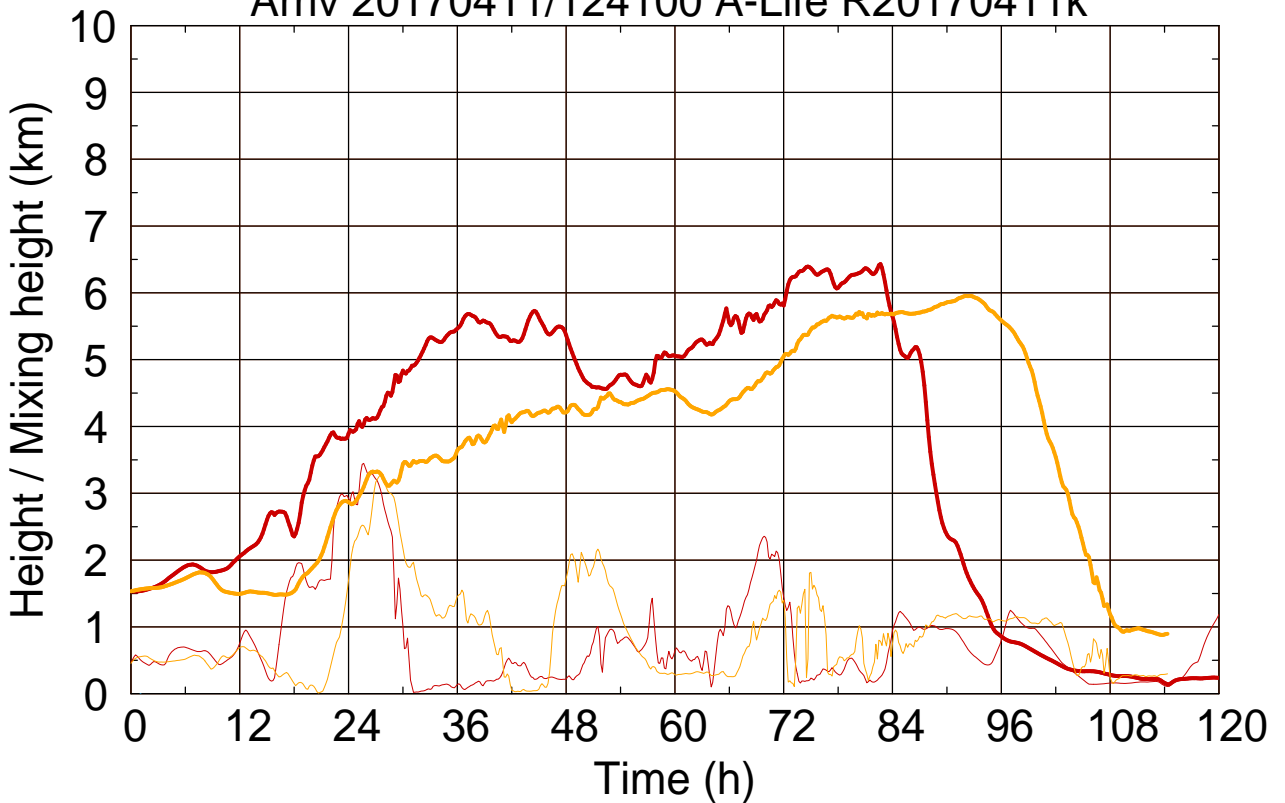

Arriv 20170411/124100 A-Life R20170411k

0 — 1 —

Arriv 20170411/124100 A-Life R20170411k

— Height

— Mixing height