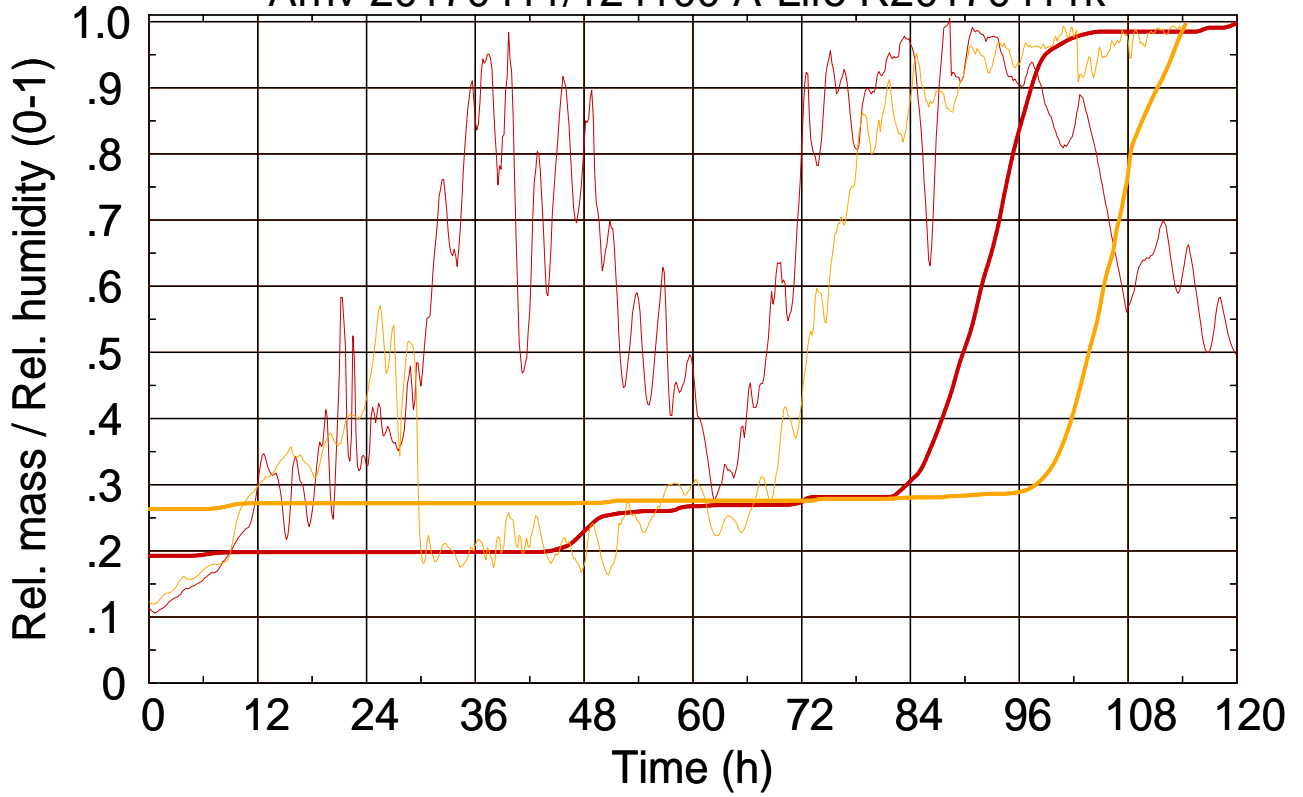

Arriv 20170411/124100 A-Life R20170411k

0 — 1 —

Arriv 20170411/124100 A-Life R20170411k

— Height

— Mixing height