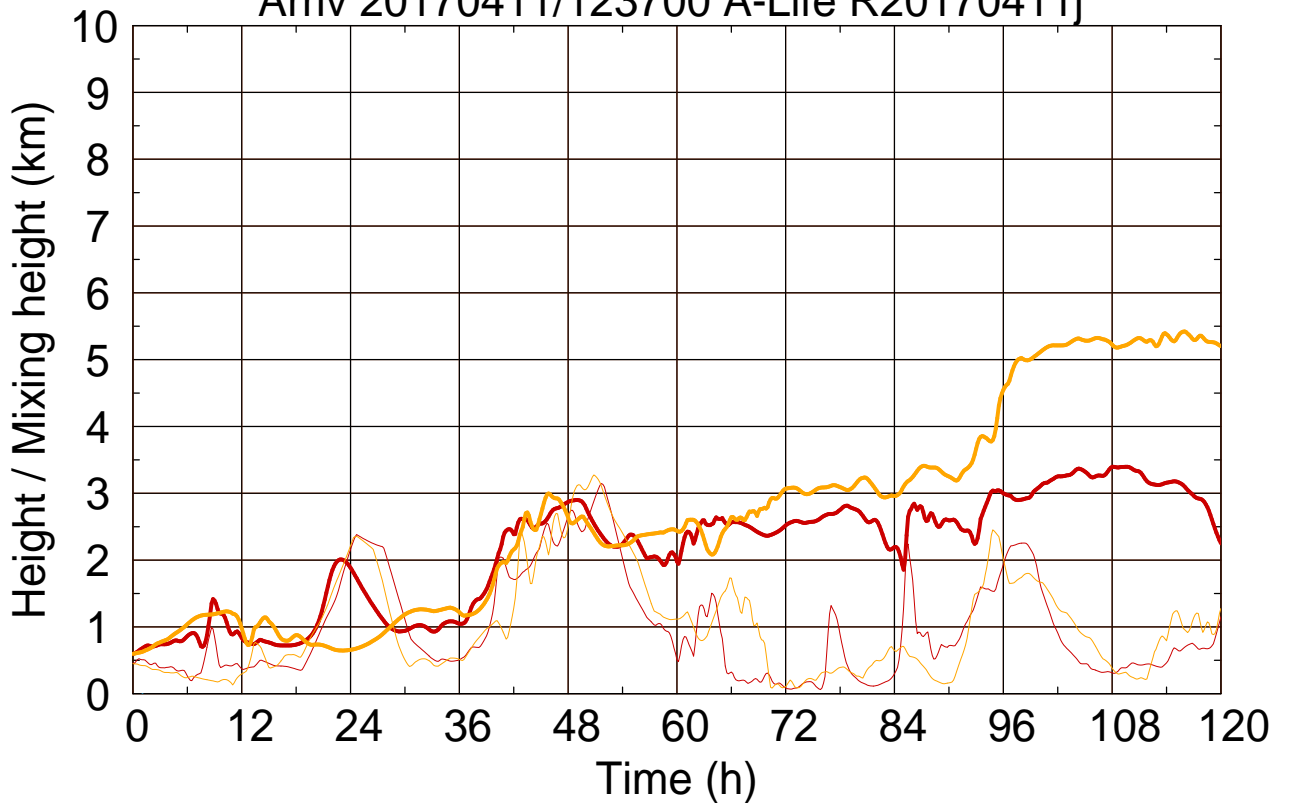

Arriv 20170411/123700 A-Life R20170411j

0 — 1

Arriv 20170411/123700 A-Life R20170411j

— Height — Mixing height