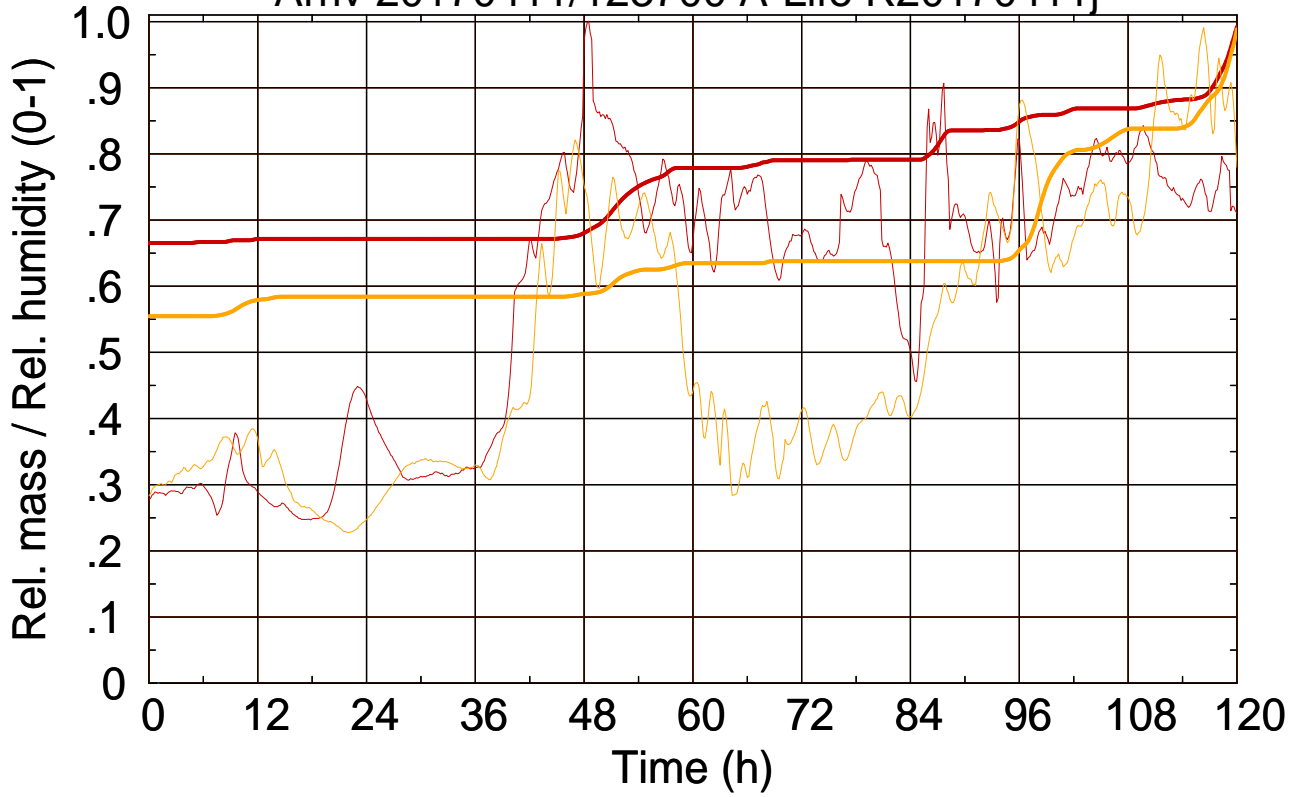

Arriv 20170411/123700 A-Life R20170411j

0 — 1

Arriv 20170411/123700 A-Life R20170411j

— Height — Mixing height