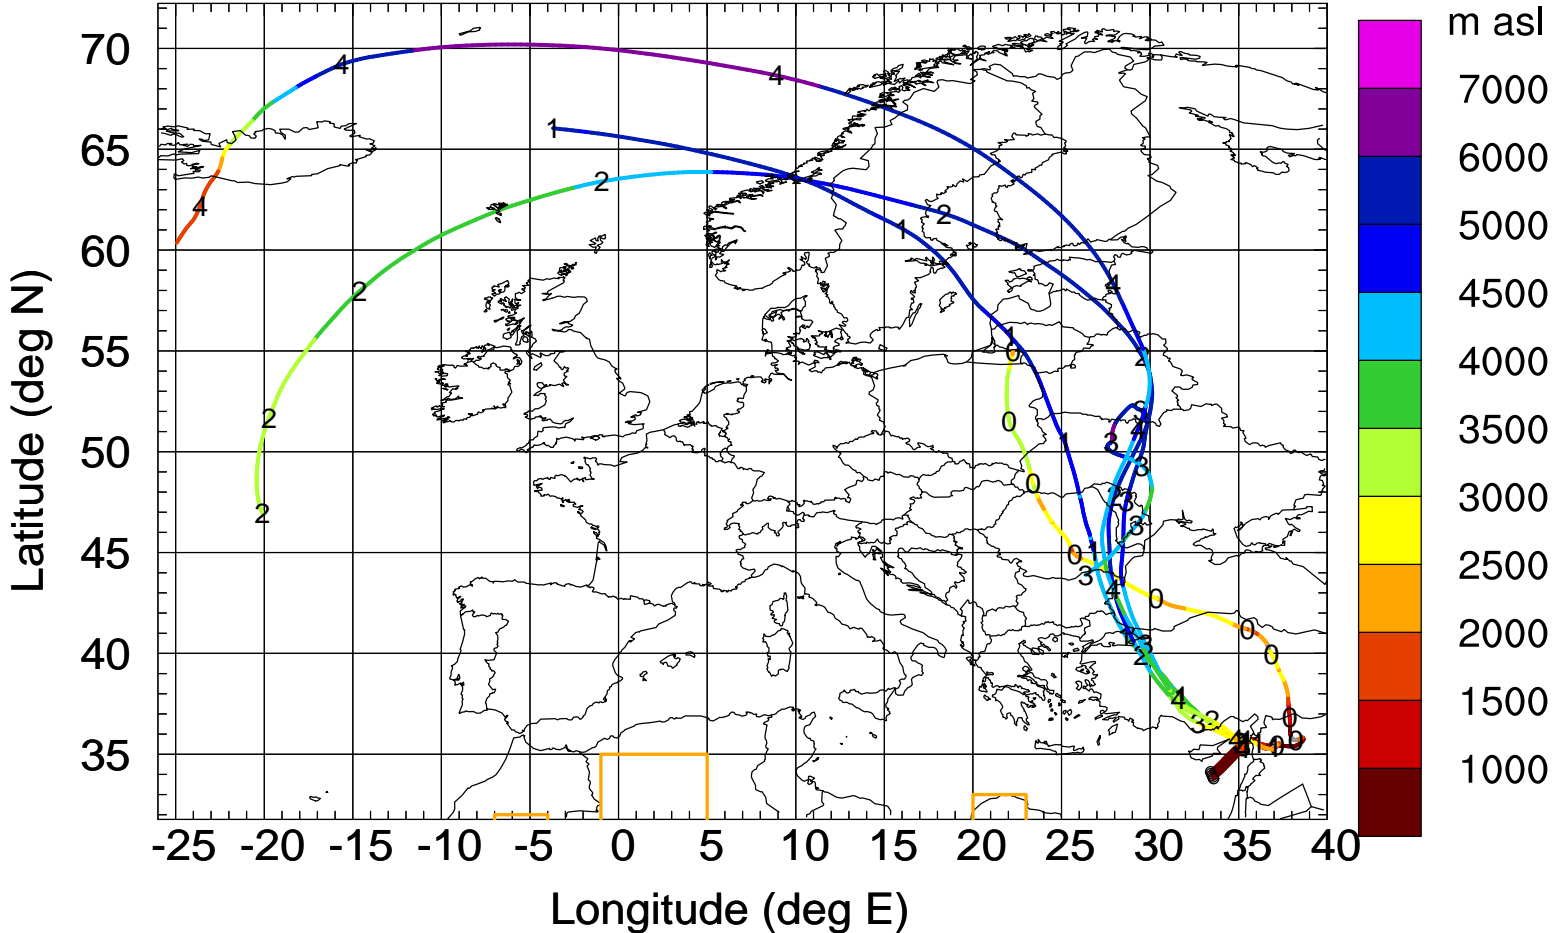

Level #16 of flight 170411b

Arriv 20170411/123700 A-Life R20170411

Level #16 of flight 170411b

Arriv 20170411/122840 A-Life R20170411