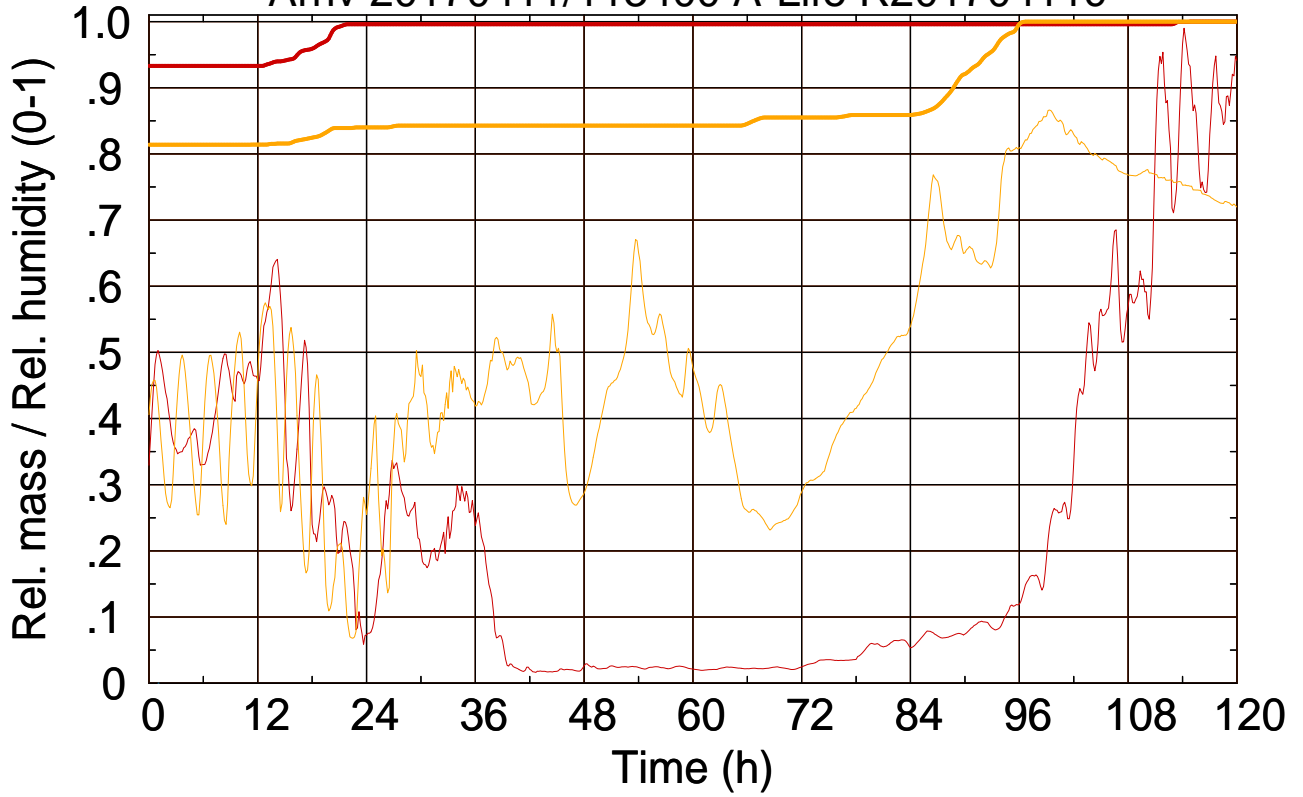

Arriv 20170411/113400 A-Life R20170411c

0 — 1 —

Arriv 20170411/113400 A-Life R20170411c

— Height — Mixing height