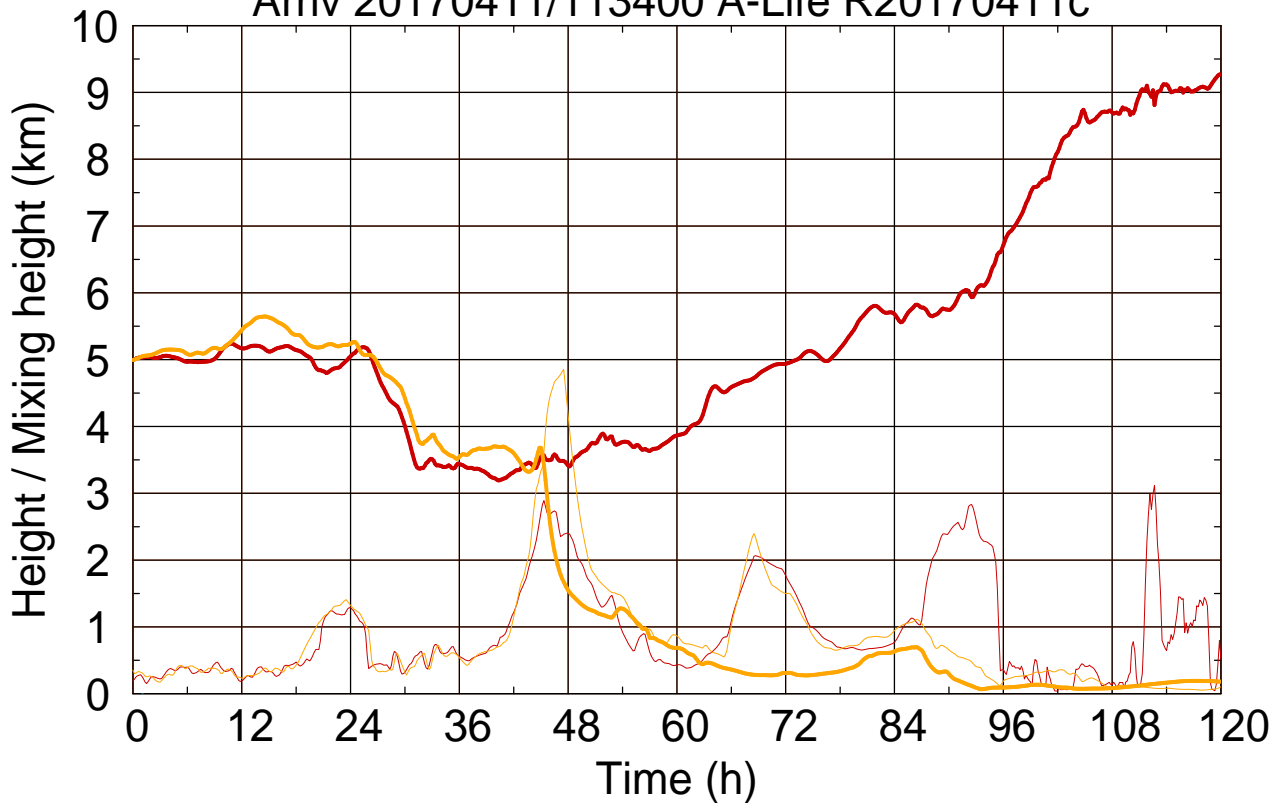

Arriv 20170411/113400 A-Life R20170411c

0 — 1 —

Arriv 20170411/113400 A-Life R20170411c

— Height — Mixing height