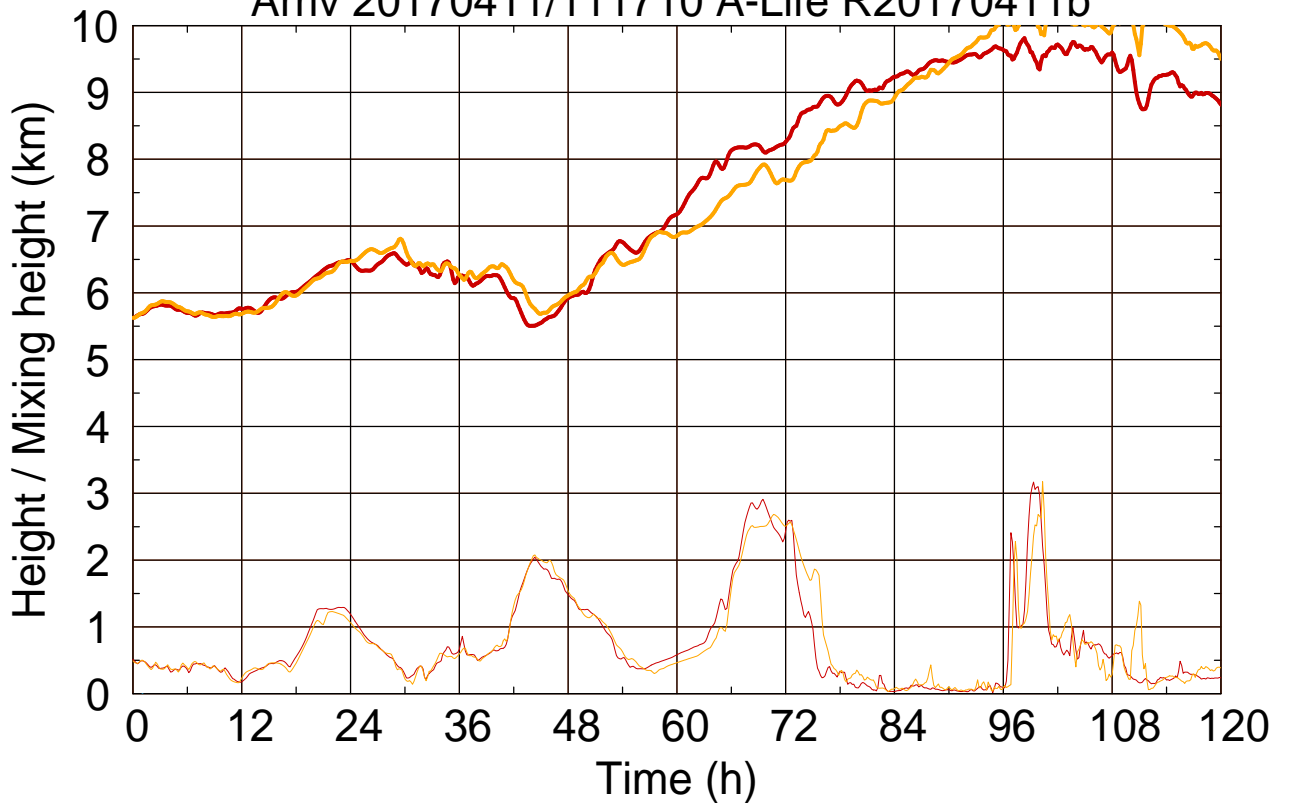

Arriv 20170411/111710 A-Life R20170411b

0 — 1 —

Arriv 20170411/111710 A-Life R20170411b

— Height

— Mixing height