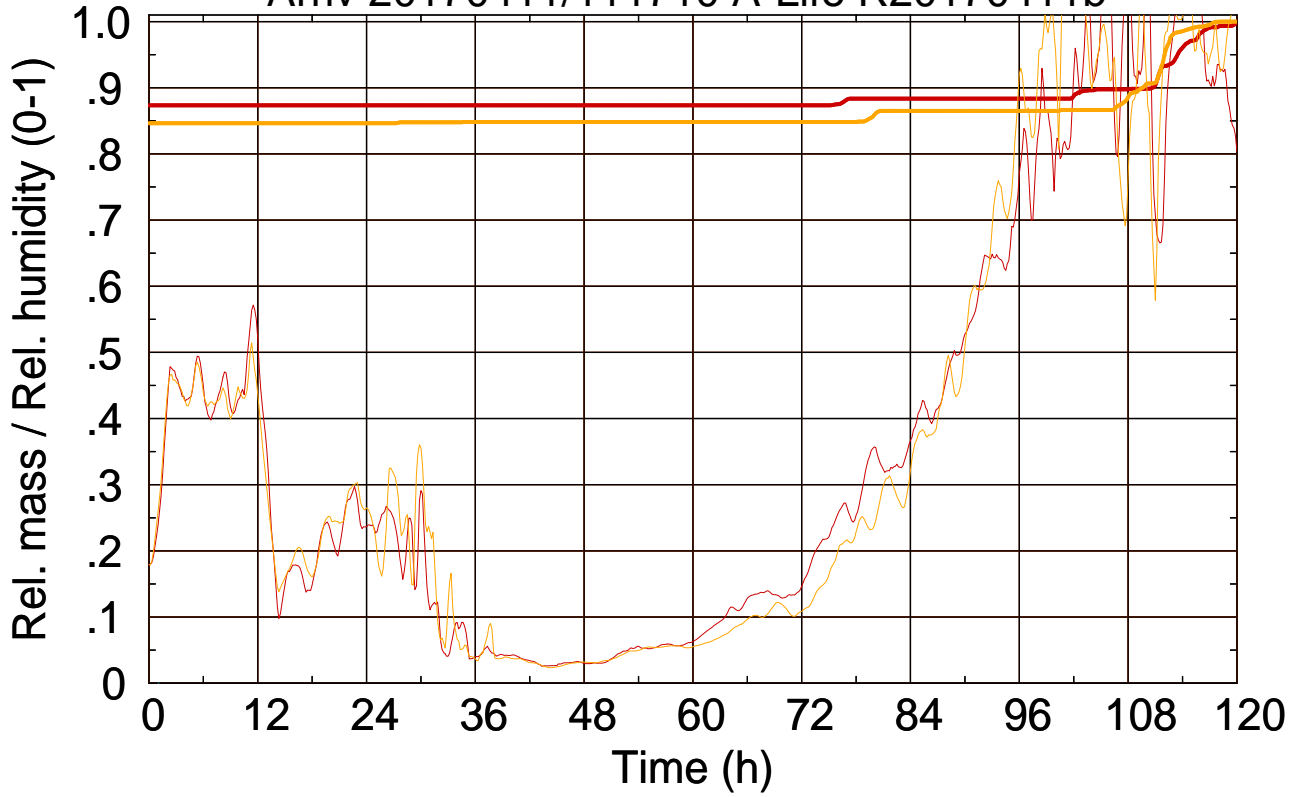

Arriv 20170411/111710 A-Life R20170411b

0 — 1 —

Arriv 20170411/111710 A-Life R20170411b

— Height

— Mixing height