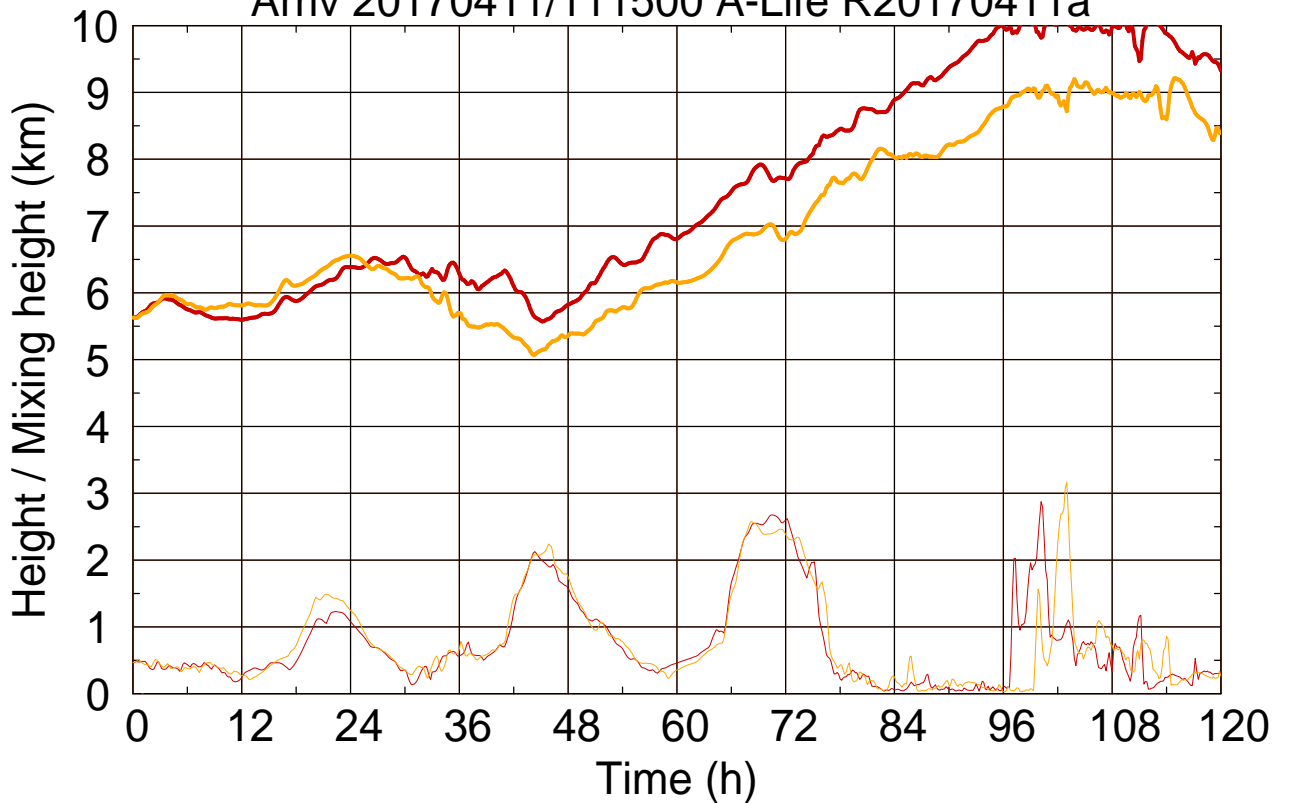

Arriv 20170411/111500 A-Life R20170411a

0 — 1

Arriv 20170411/111500 A-Life R20170411a

— Height

— Mixing height