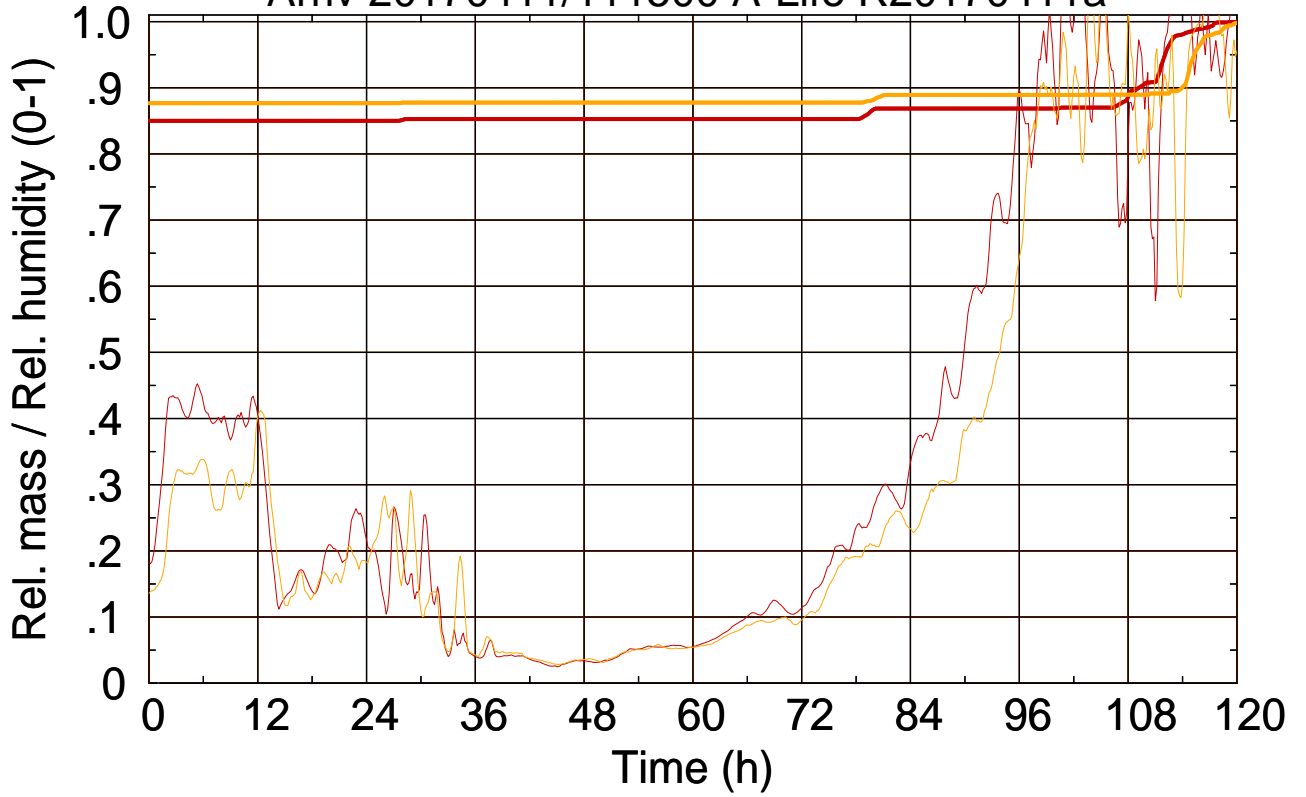

Arriv 20170411/111500 A-Life R20170411a

0 — 1

Arriv 20170411/111500 A-Life R20170411a

— Height

— Mixing height