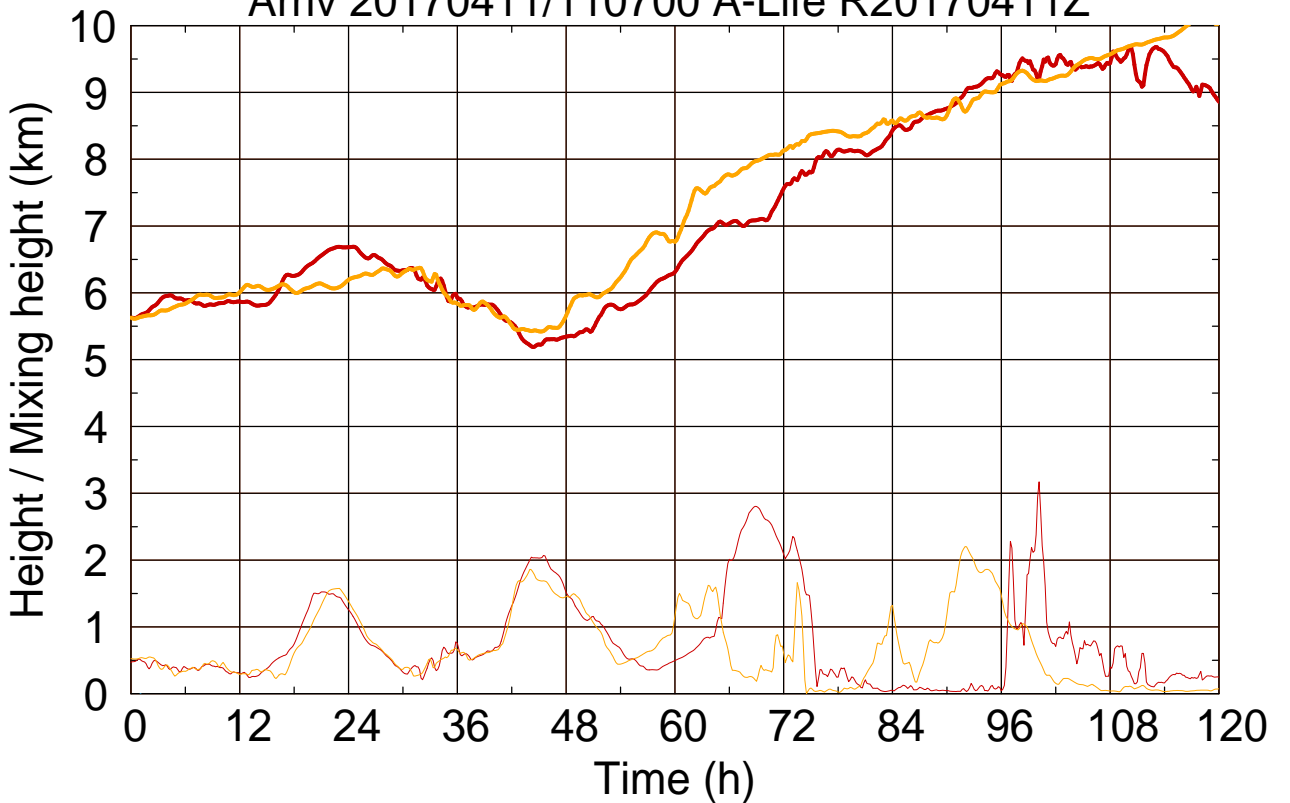

Arriv 20170411/110700 A-Life R20170411Z

0 — 1 —

Arriv 20170411/110700 A-Life R20170411Z

— Height — Mixing height