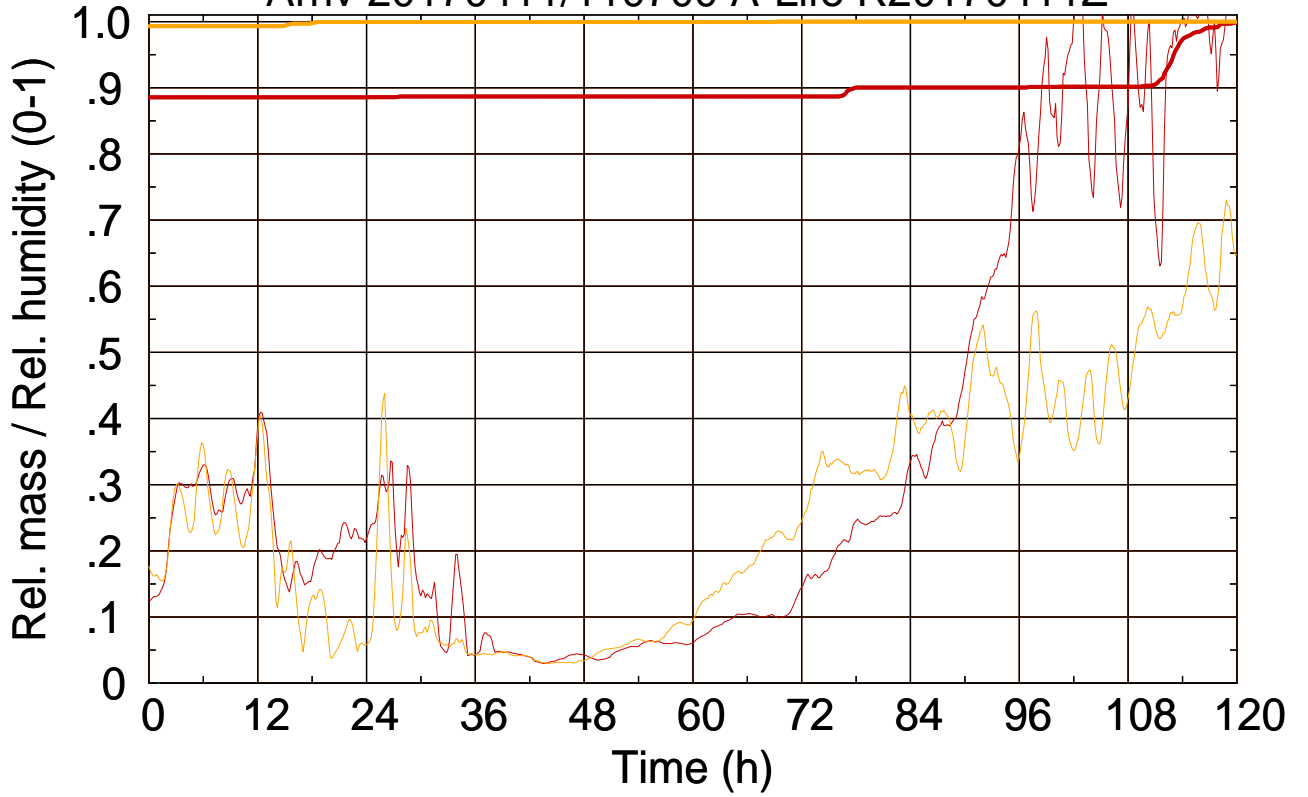

Arriv 20170411/110700 A-Life R20170411Z

0 — 1 —

Arriv 20170411/110700 A-Life R20170411Z

— Height — Mixing height