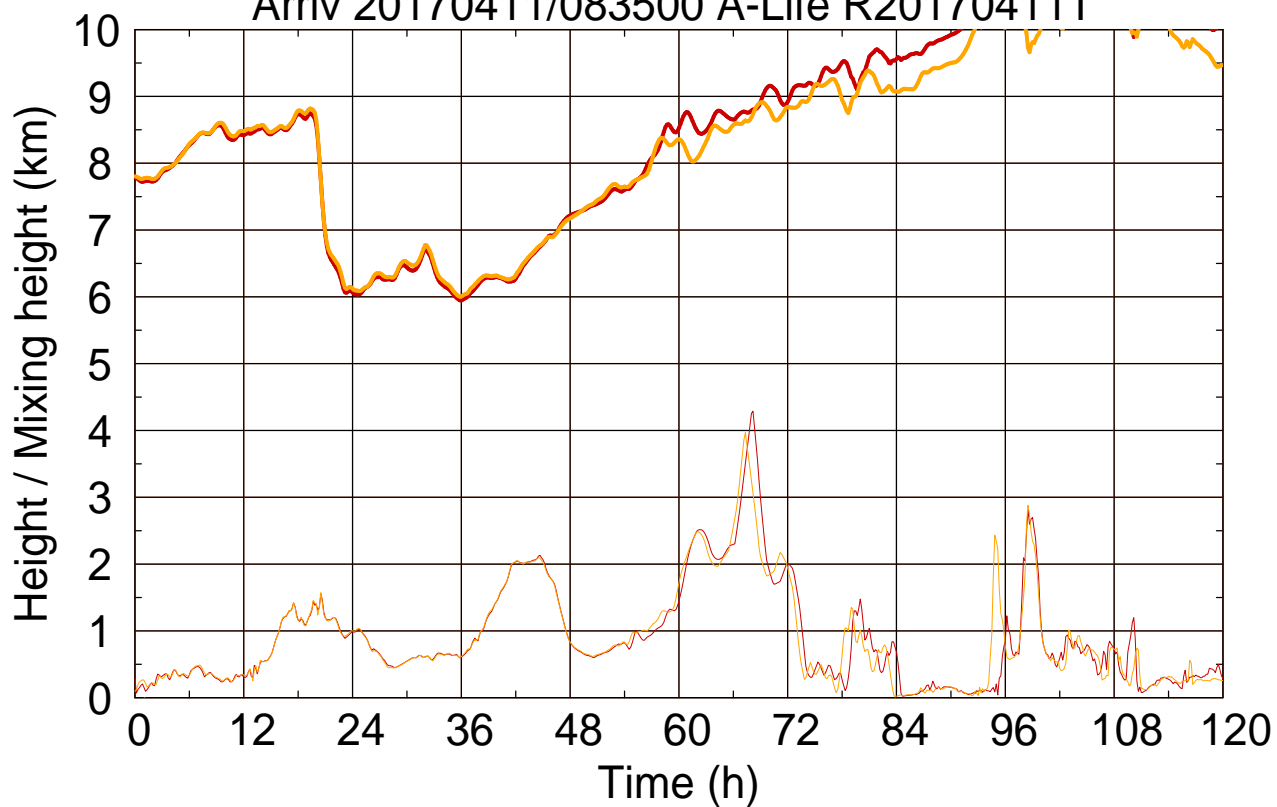

Arriv 20170411/083500 A-Life R20170411T

0 — 1

Arriv 20170411/083500 A-Life R20170411T

— Height — Mixing height