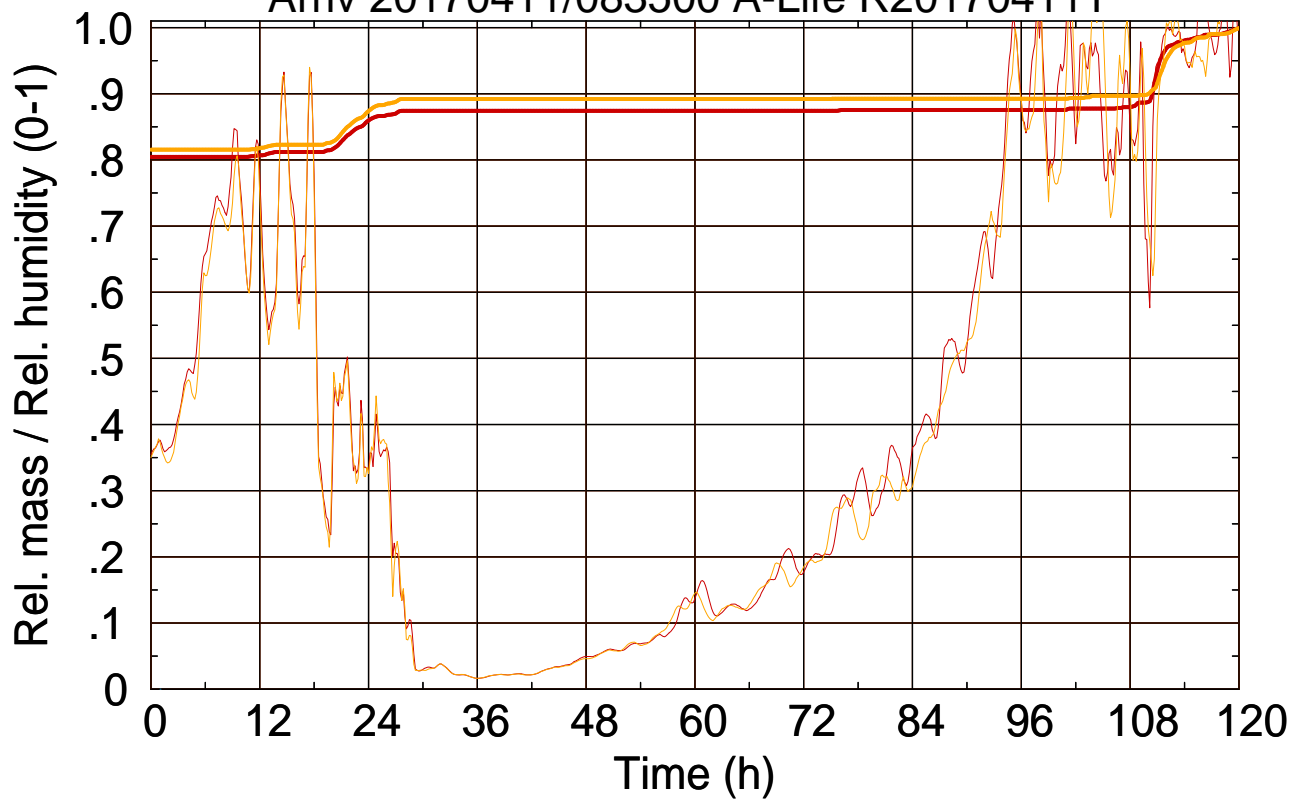

Arriv 20170411/083500 A-Life R20170411T

0 — 1

Arriv 20170411/083500 A-Life R20170411T

— Height — Mixing height