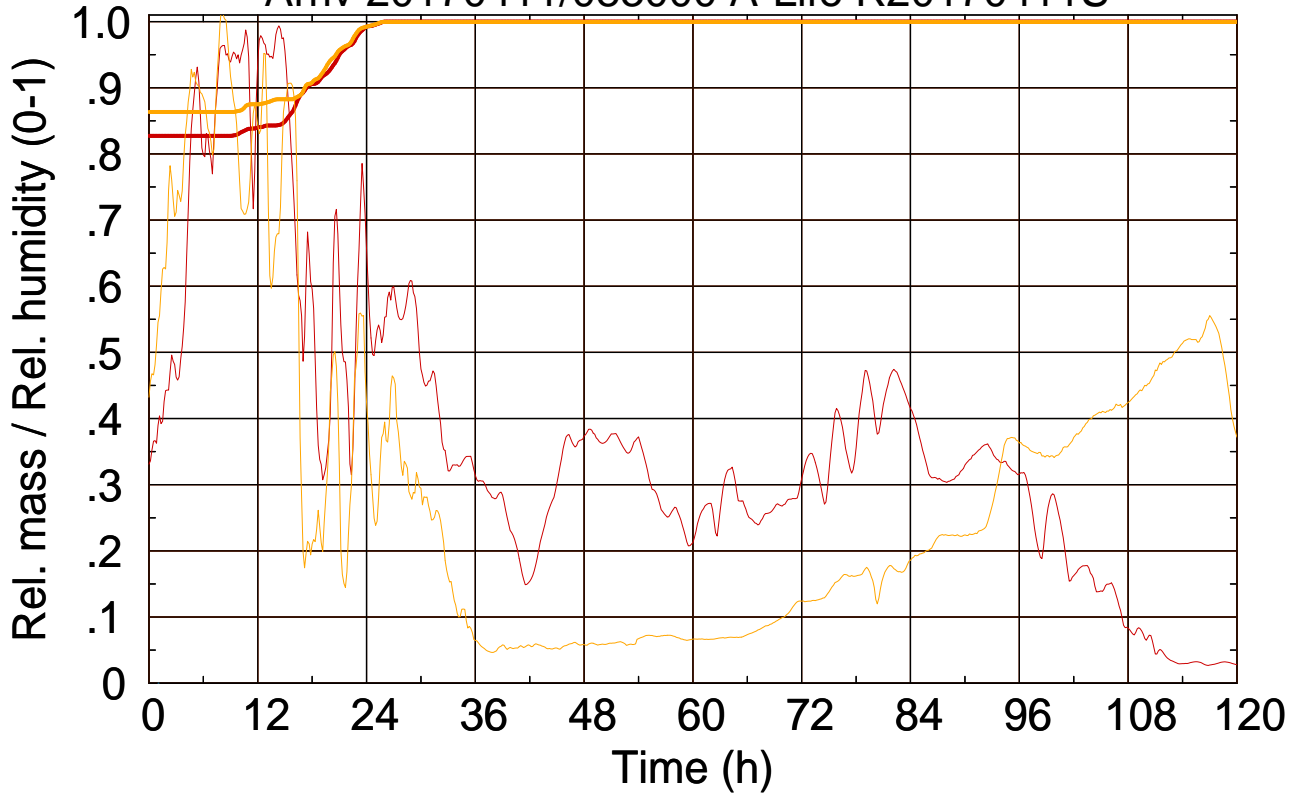

Arriv 20170411/083000 A-Life R20170411S

0 — 1

Arriv 20170411/083000 A-Life R20170411S

— Height

— Mixing height