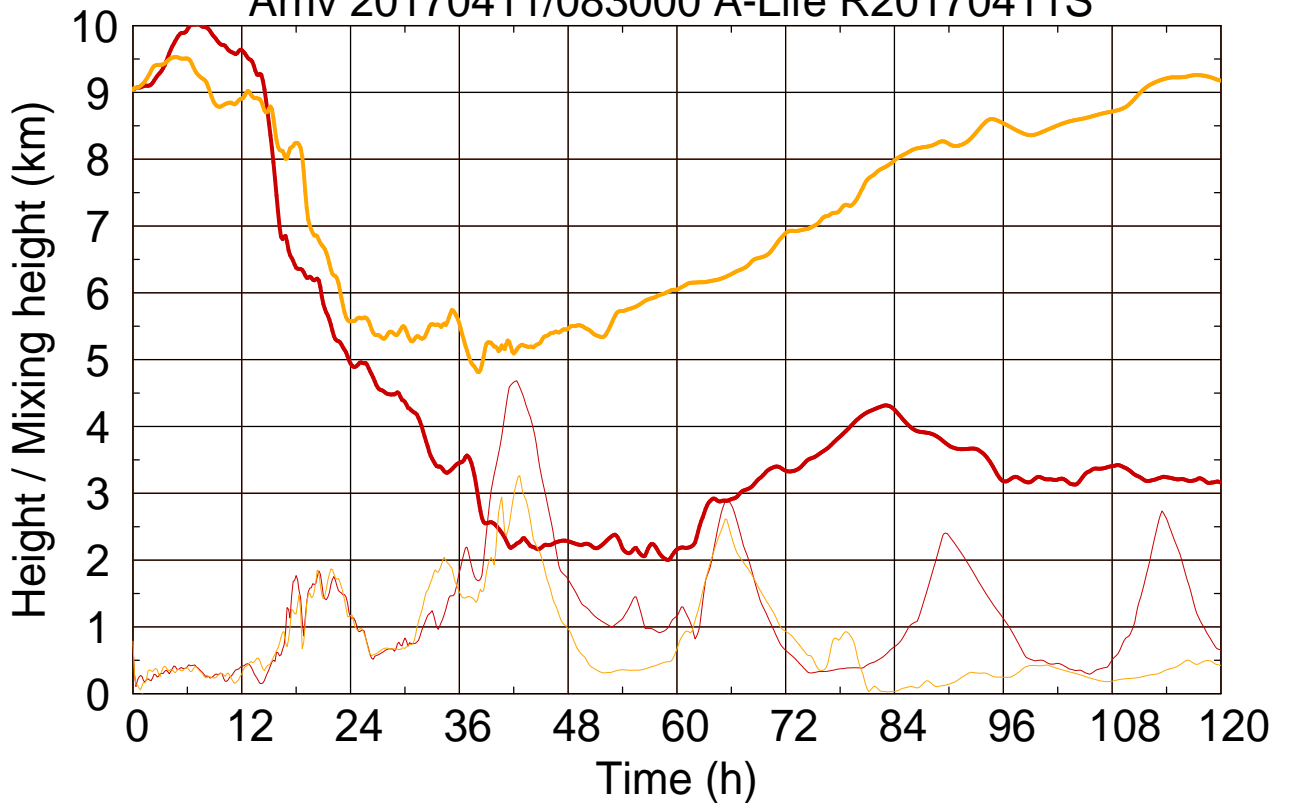

Arriv 20170411/083000 A-Life R20170411S

0 — 1

Arriv 20170411/083000 A-Life R20170411S

— Height

— Mixing height