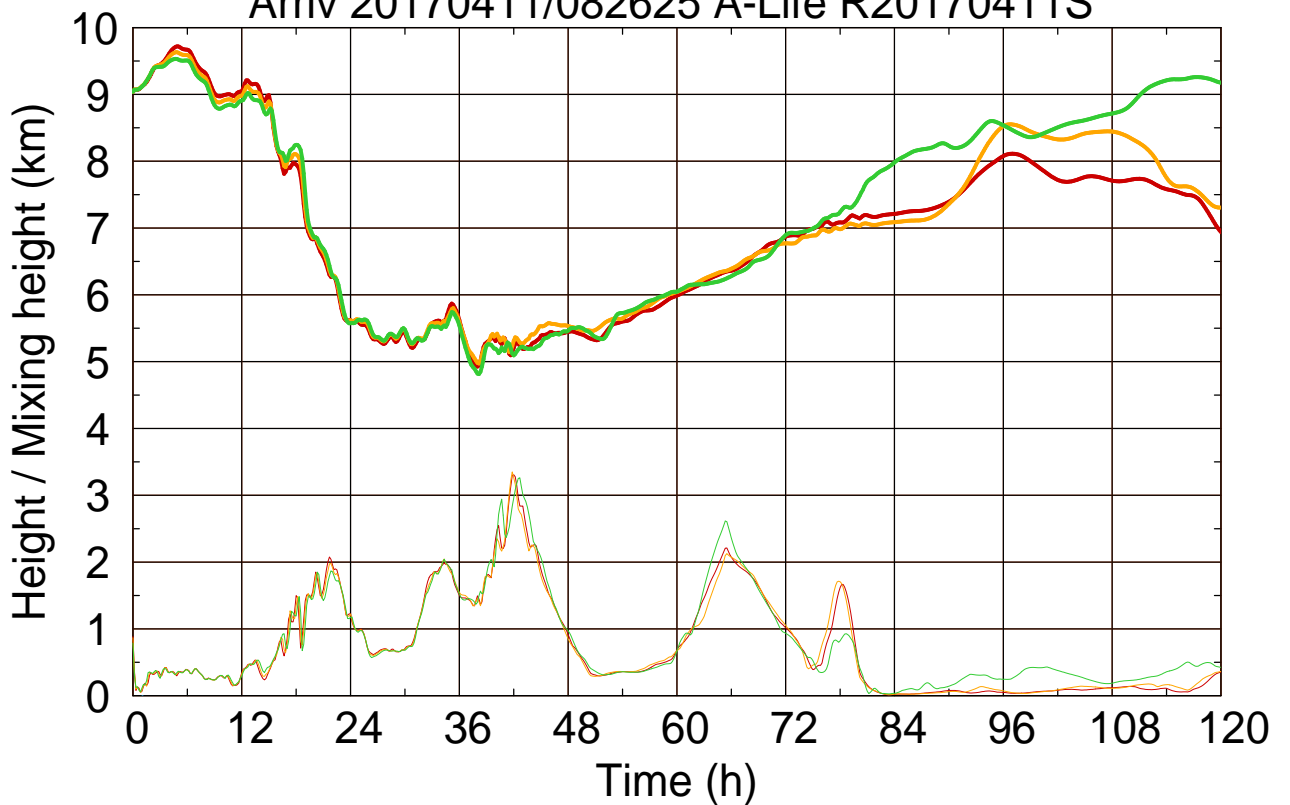

Arriv 20170411/082625 A-Life R20170411S

0 — 1 — 2 —

Arriv 20170411/082625 A-Life R20170411S

— Height

— Mixing height