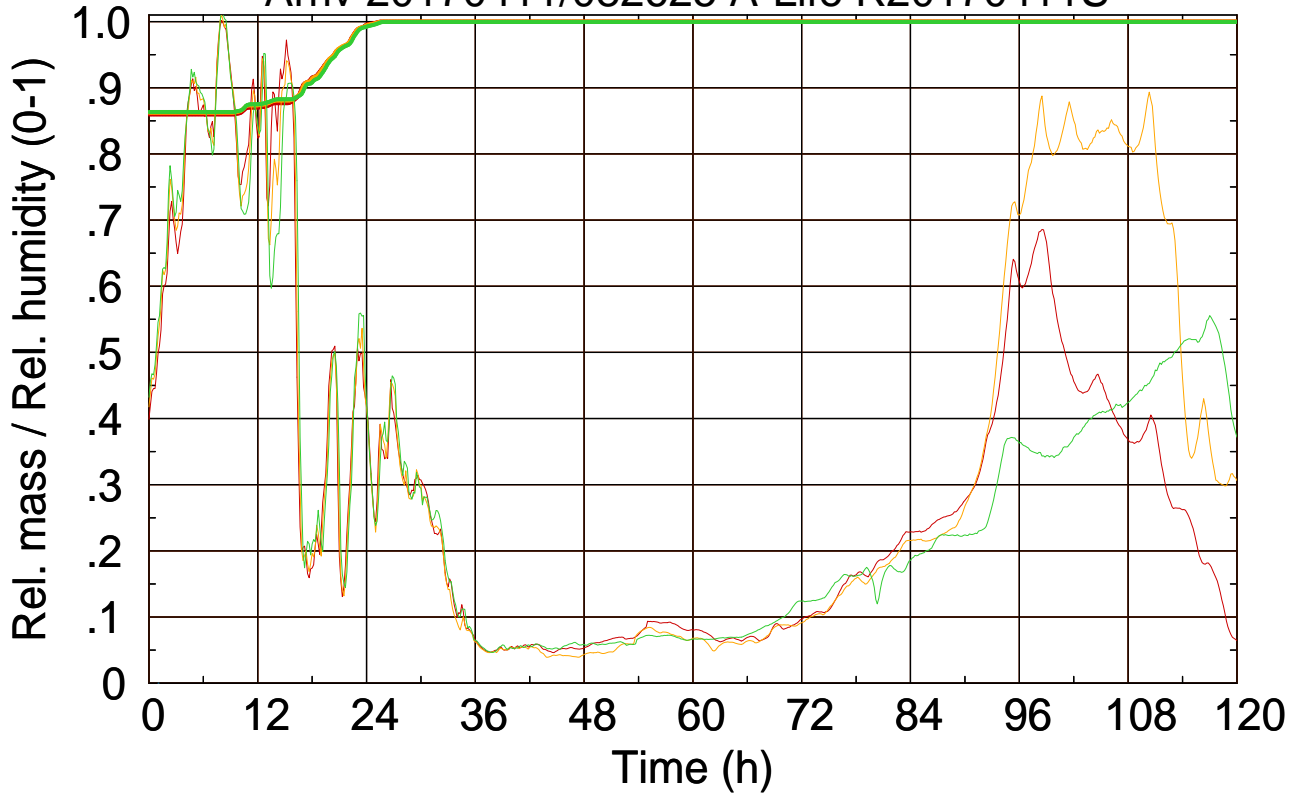

Arriv 20170411/082625 A-Life R20170411S

0 — 1 — 2 —

Arriv 20170411/082625 A-Life R20170411S

— Height

— Mixing height