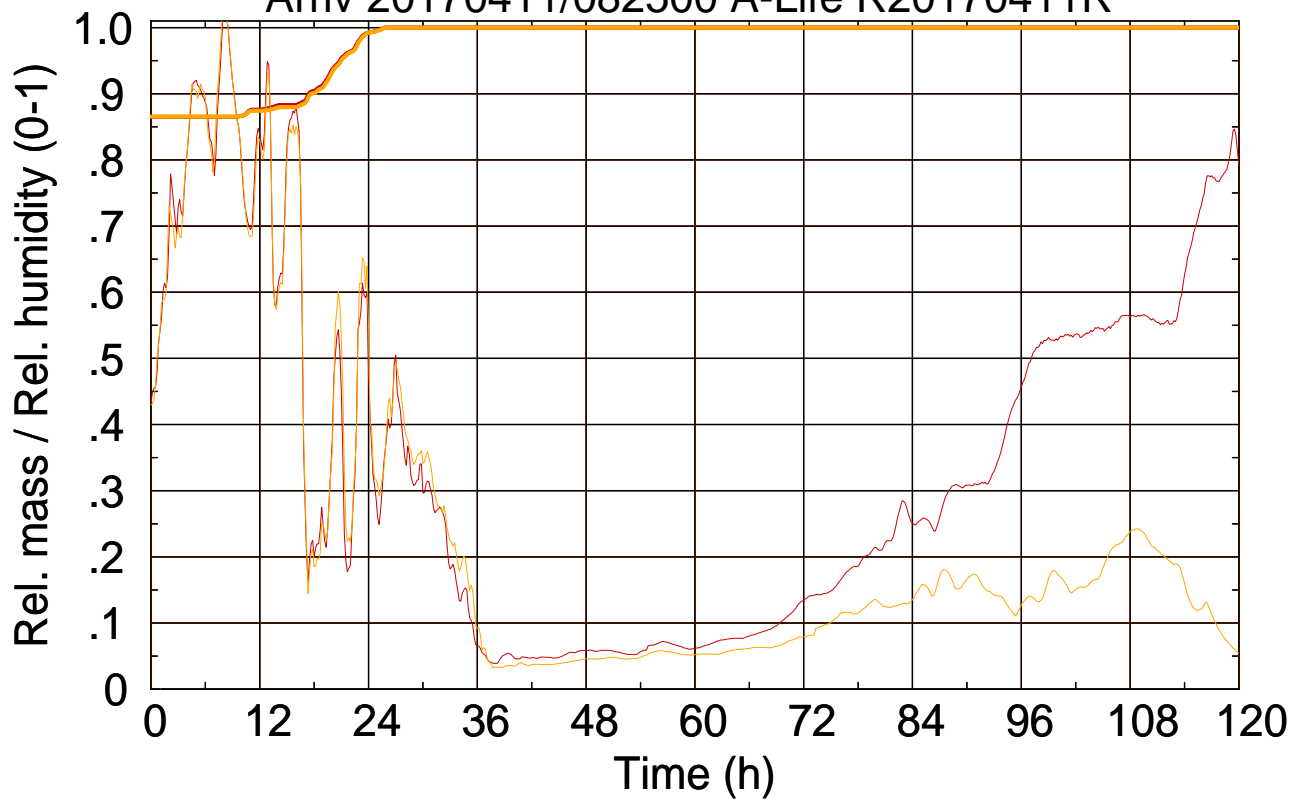

Arriv 20170411/082500 A-Life R20170411R

0 — 1 —

Arriv 20170411/082500 A-Life R20170411R

— Height — Mixing height