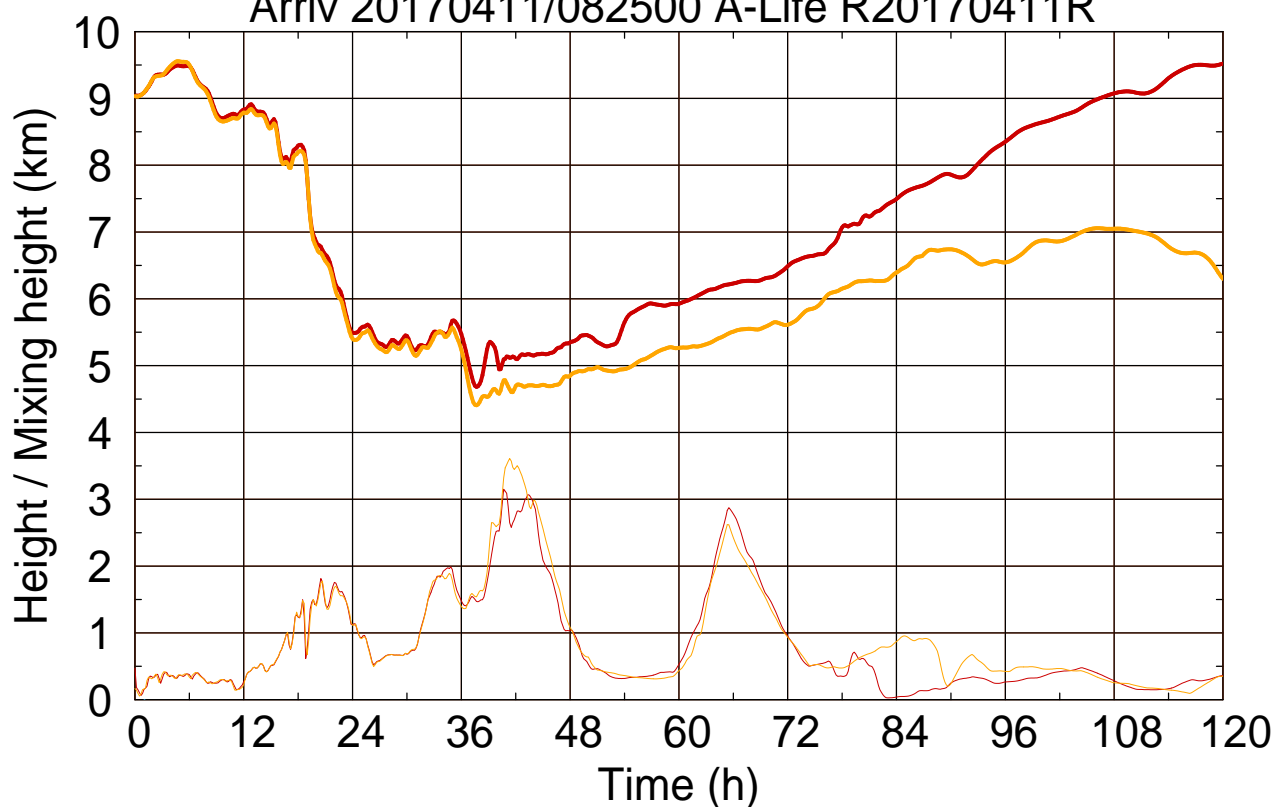

Arriv 20170411/082500 A-Life R20170411R

0 — 1 —

Arriv 20170411/082500 A-Life R20170411R

— Height — Mixing height