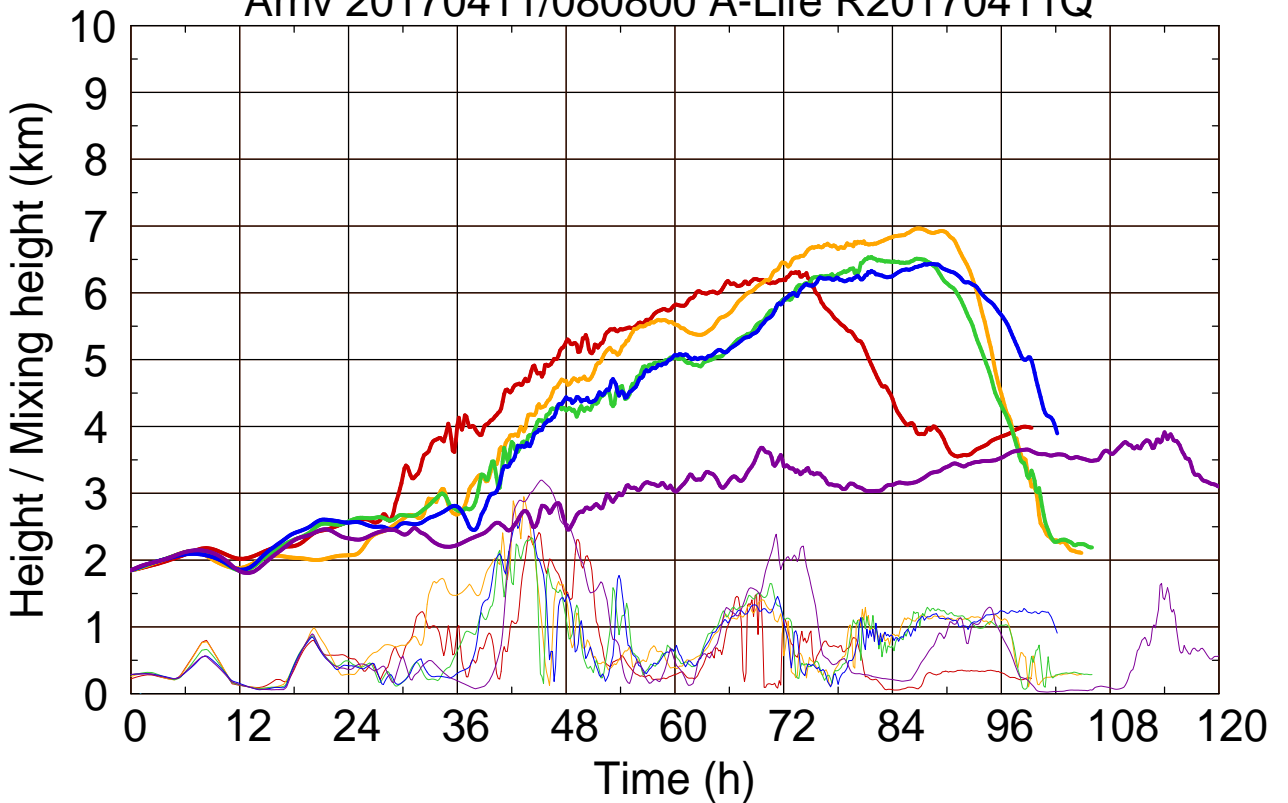

Arriv 20170411/080800 A-Life R20170411Q

0 — 1 — 2 — 3 — 4

Arriv 20170411/080800 A-Life R20170411Q

— Height — Mixing height

Arriv 20170411/080153 A-Life R20170411Q

Arriv 20170411/080153 A-Life R20170411Q