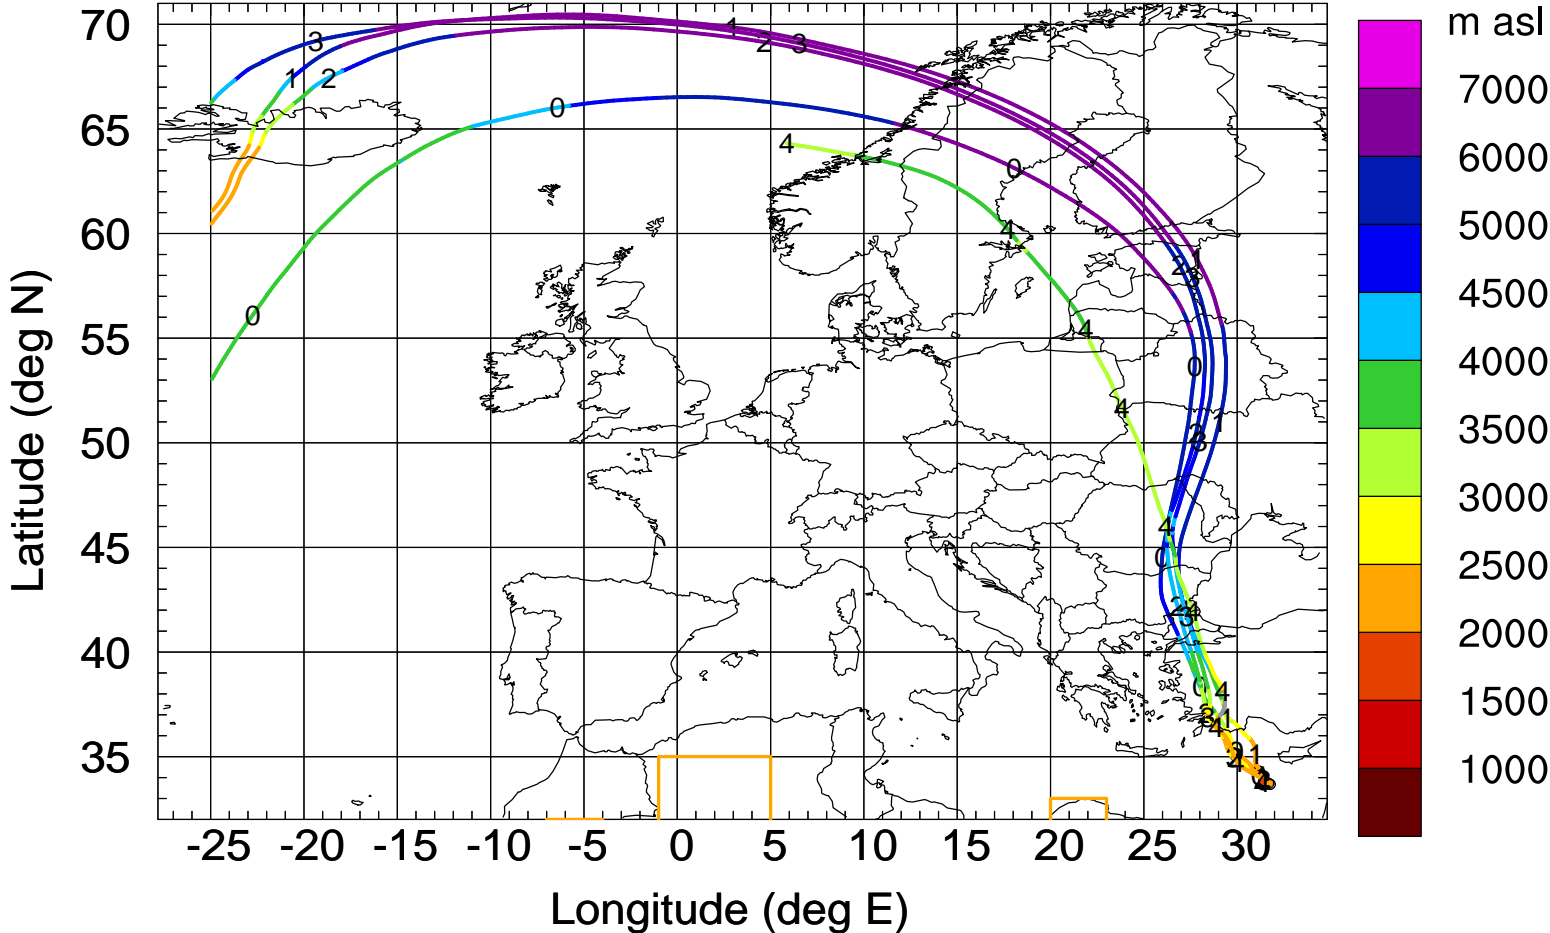

Level #16 of flight 170411a

Arriv 20170411/080800 A-Life R20170411

Level #16 of flight 170411a

Arriv 20170411/080153 A-Life R20170411