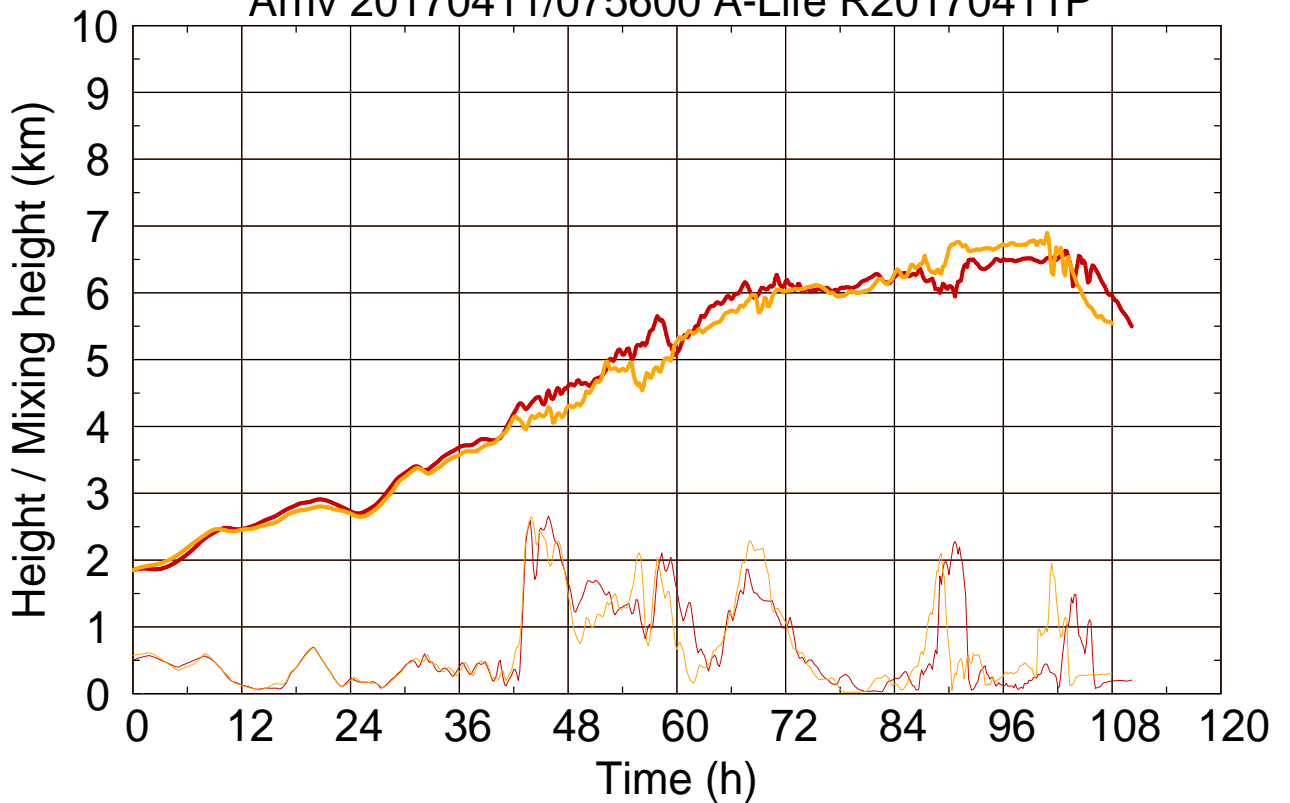

Arriv 20170411/075600 A-Life R20170411P

0 — 1 —

Arriv 20170411/075600 A-Life R20170411P

— Height

— Mixing height