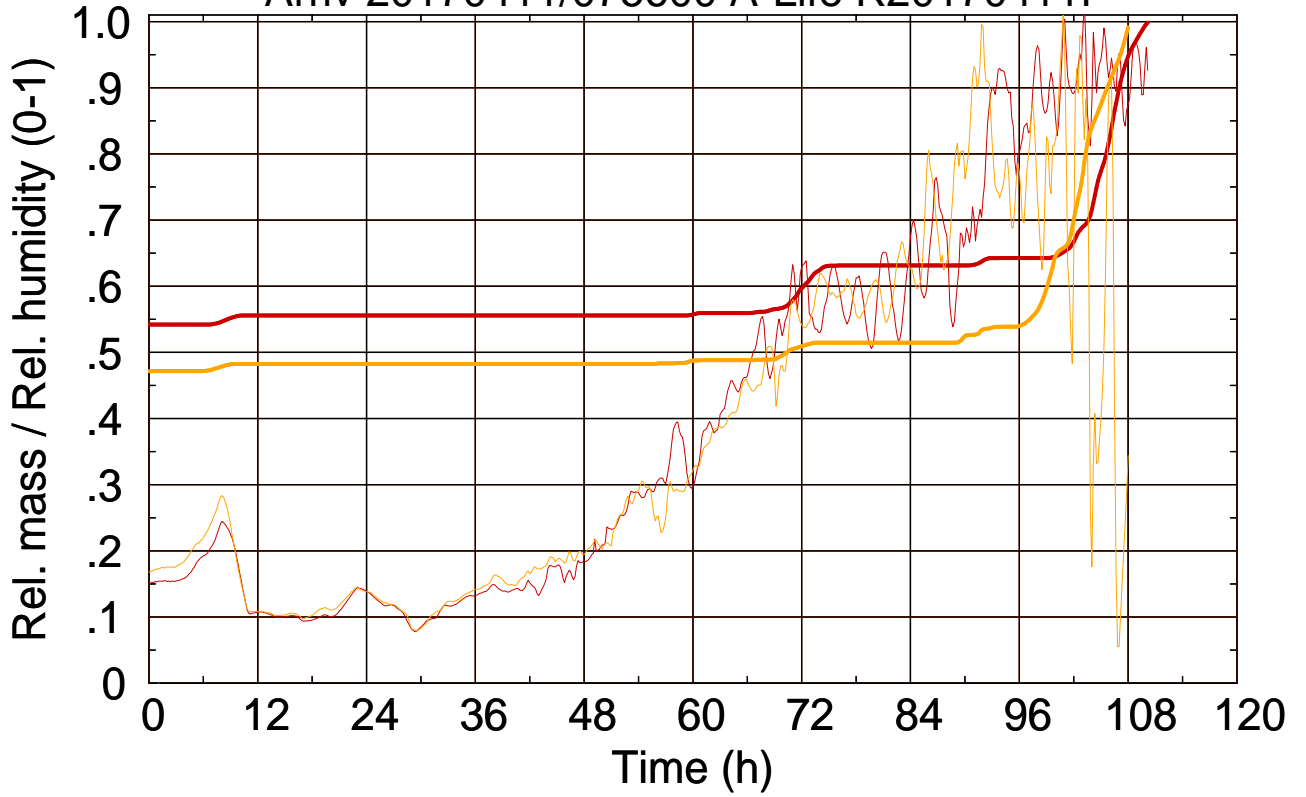

Arriv 20170411/075600 A-Life R20170411P

0 — 1 —

Arriv 20170411/075600 A-Life R20170411P

— Height

— Mixing height