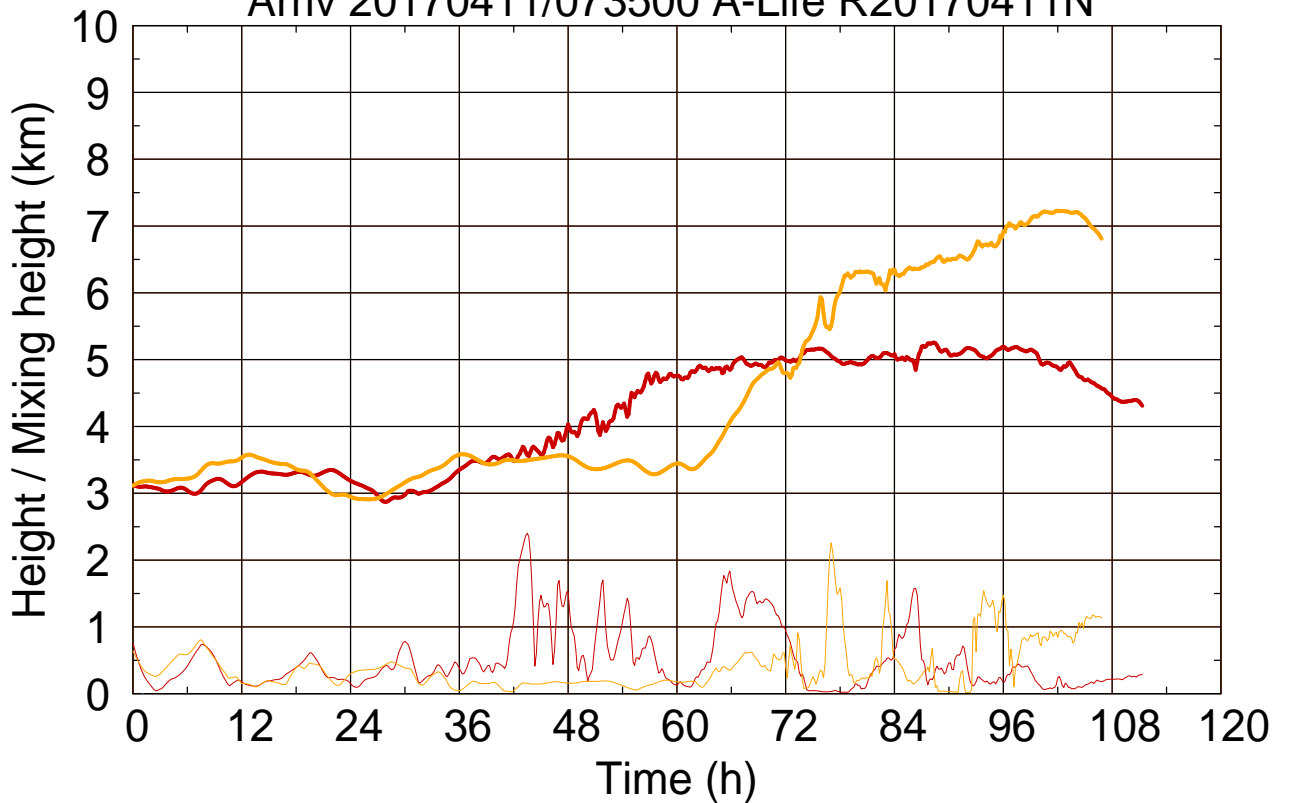

Arriv 20170411/073500 A-Life R20170411N

0 — 1 —

Arriv 20170411/073500 A-Life R20170411N

— Height

— Mixing height