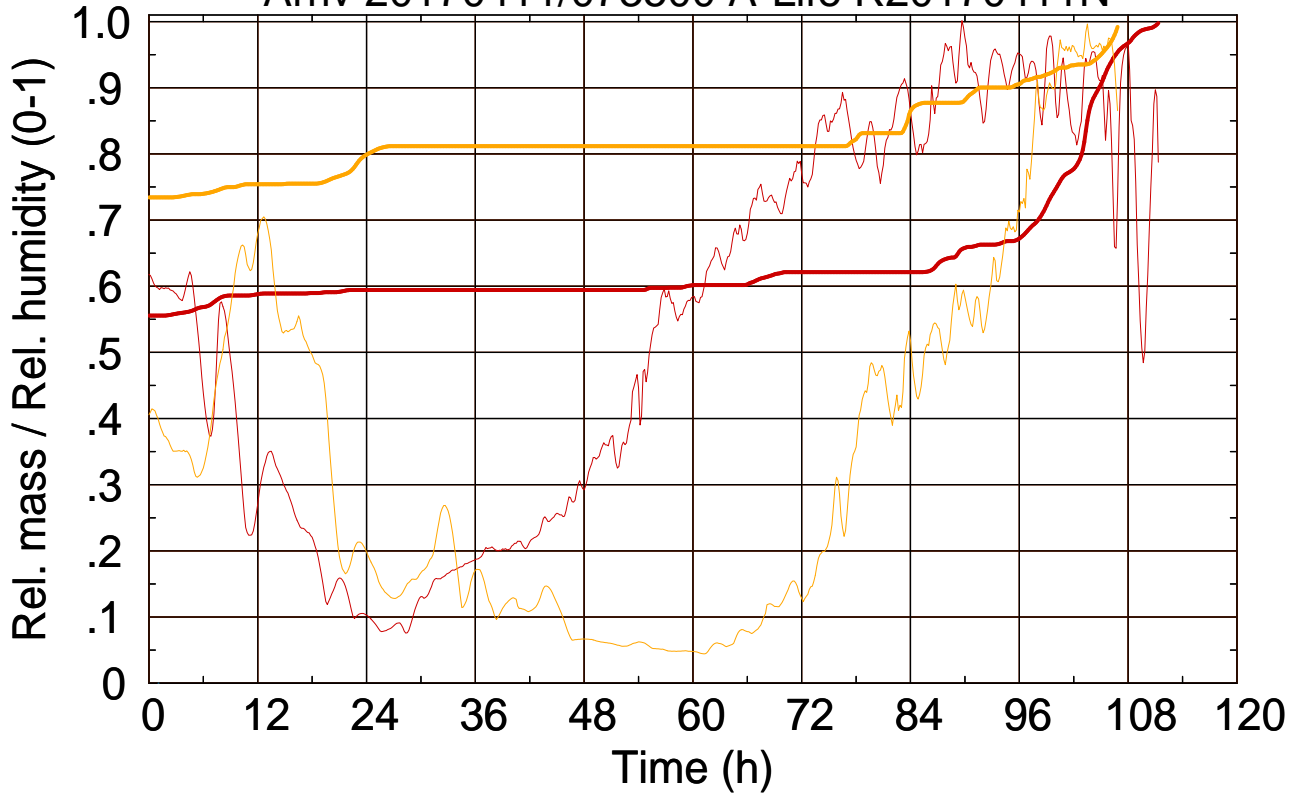

Arriv 20170411/073500 A-Life R20170411N

0 — 1 —

Arriv 20170411/073500 A-Life R20170411N

— Height

— Mixing height