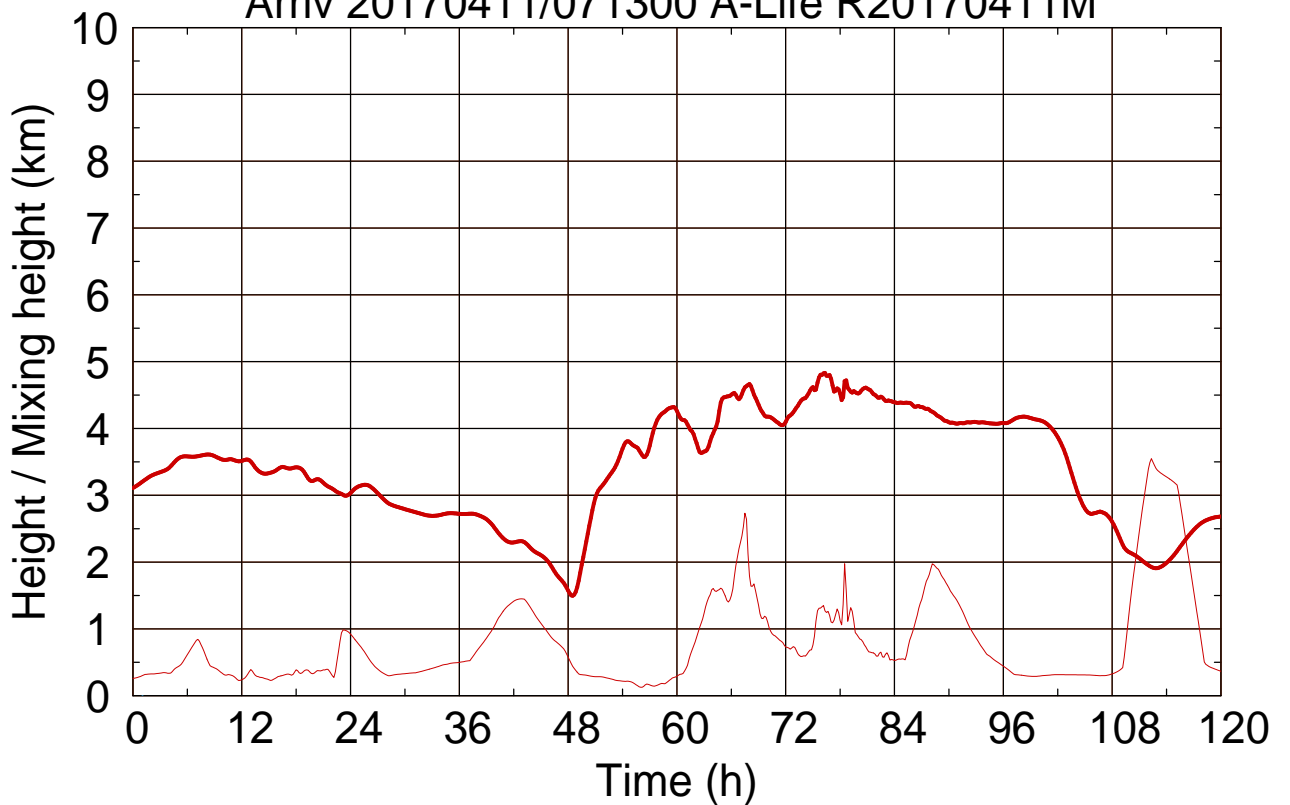

Arriv 20170411/071300 A-Life R20170411M

0 —

Arriv 20170411/071300 A-Life R20170411M

— Height

— Mixing height