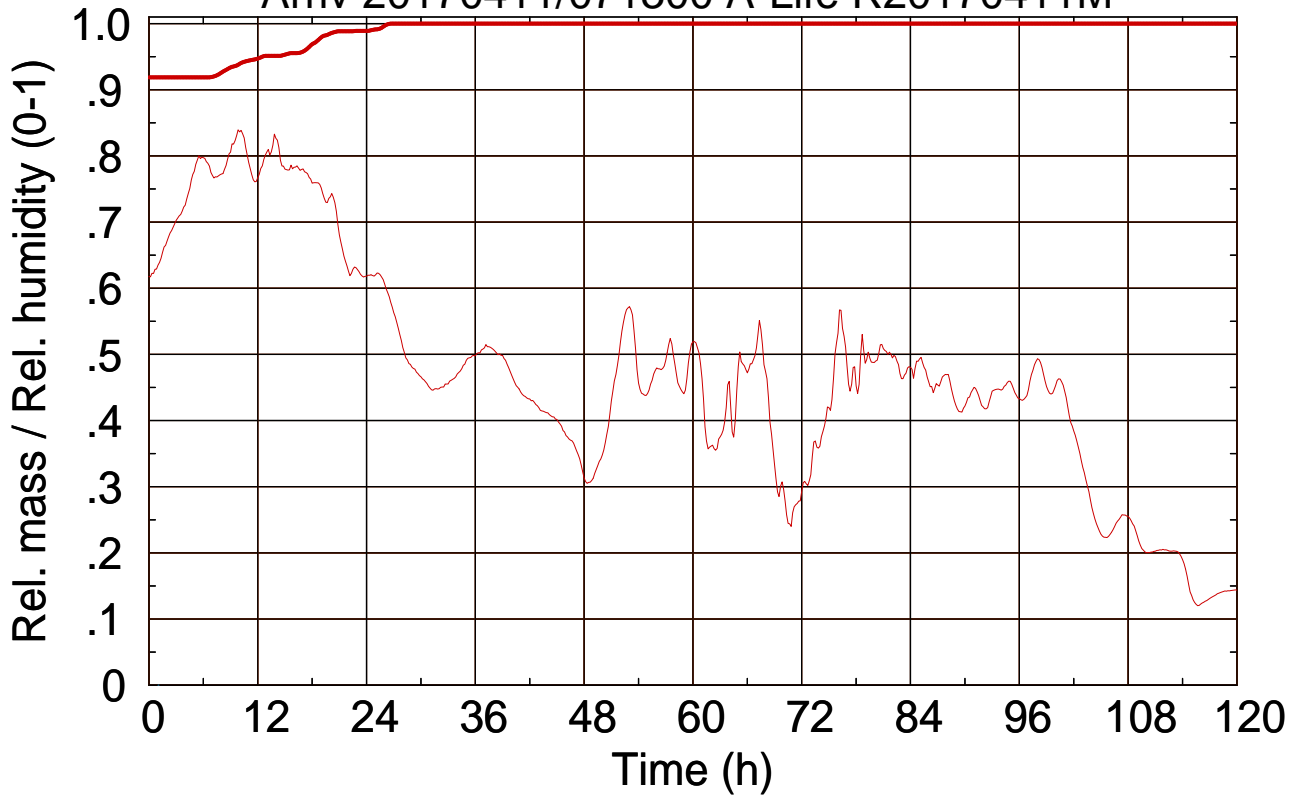

Arriv 20170411/071300 A-Life R20170411M

0 —

Arriv 20170411/071300 A-Life R20170411M

— Height

— Mixing height