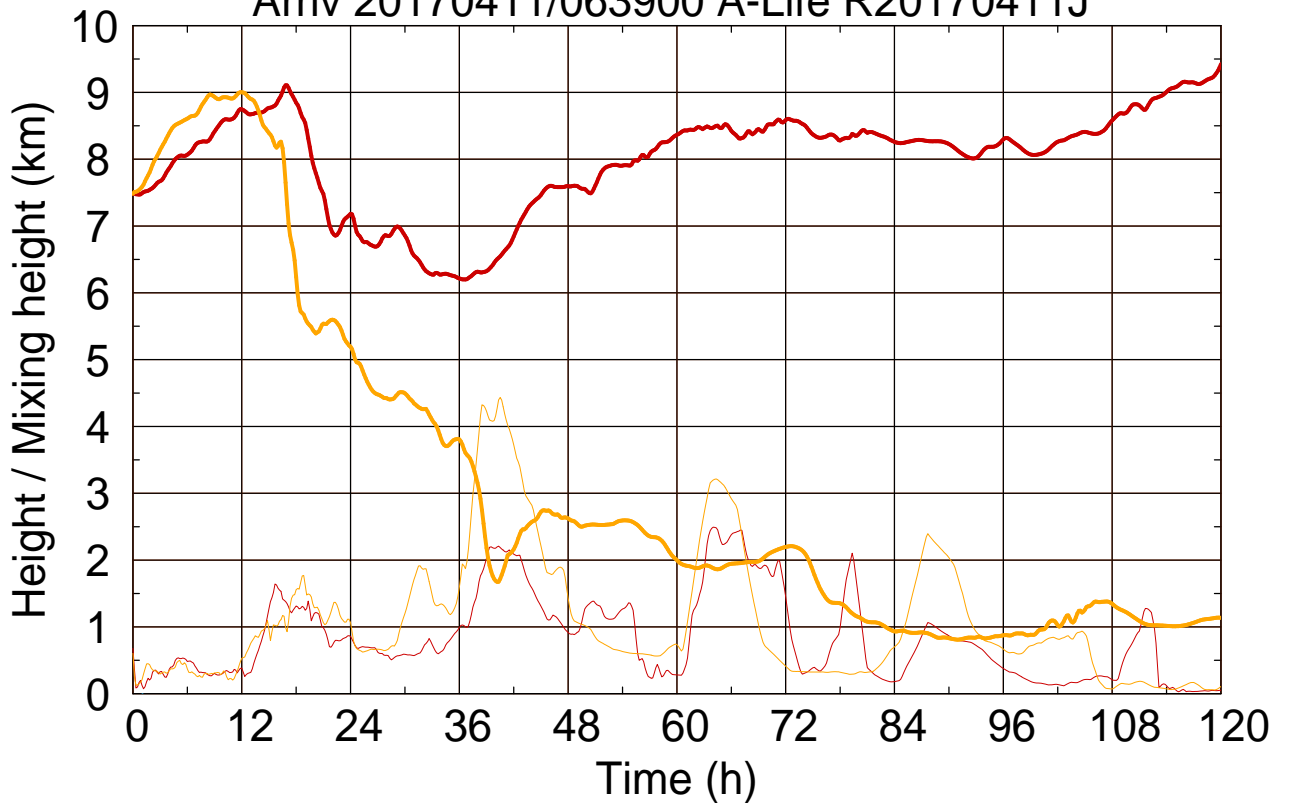

Arriv 20170411/063900 A-Life R20170411J

0 — 1 —

Arriv 20170411/063900 A-Life R20170411J

— Height — Mixing height