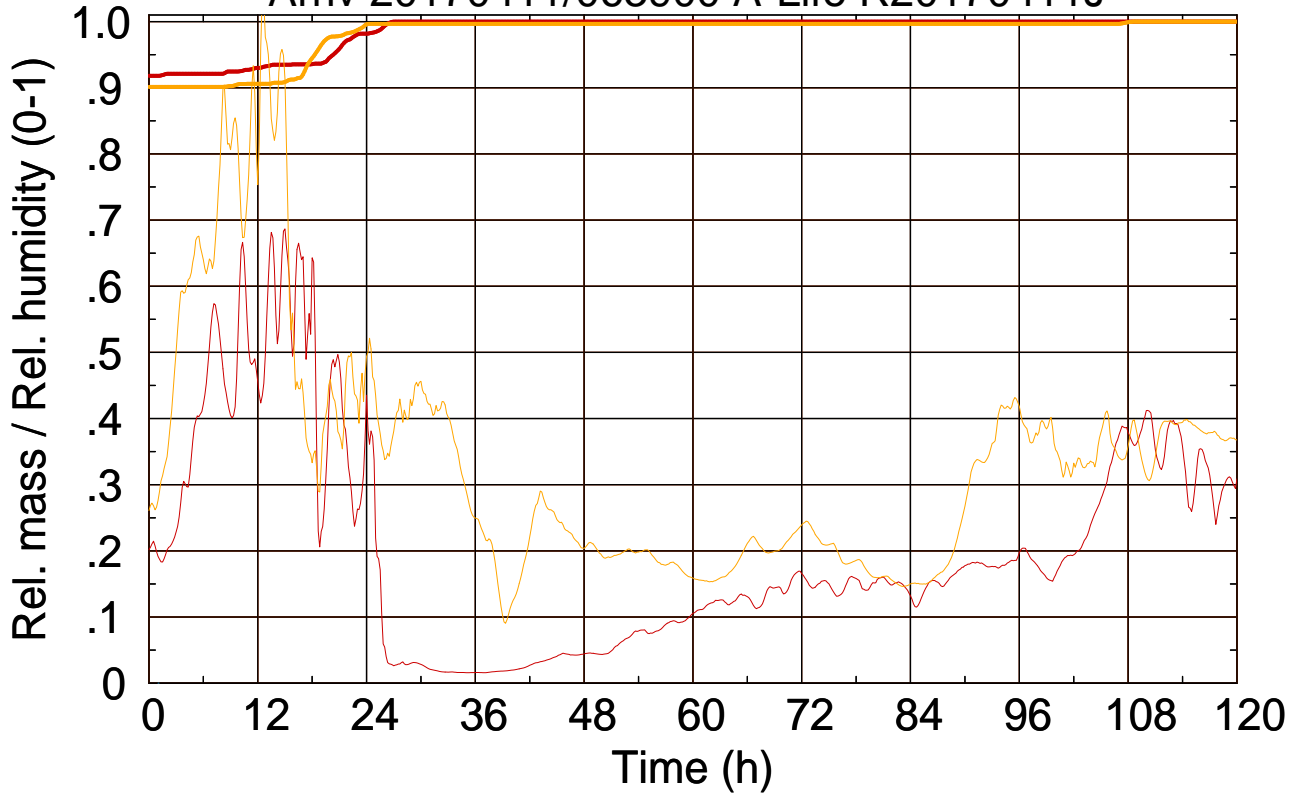

Arriv 20170411/063900 A-Life R20170411J

0 — 1 —

Arriv 20170411/063900 A-Life R20170411J

— Height — Mixing height