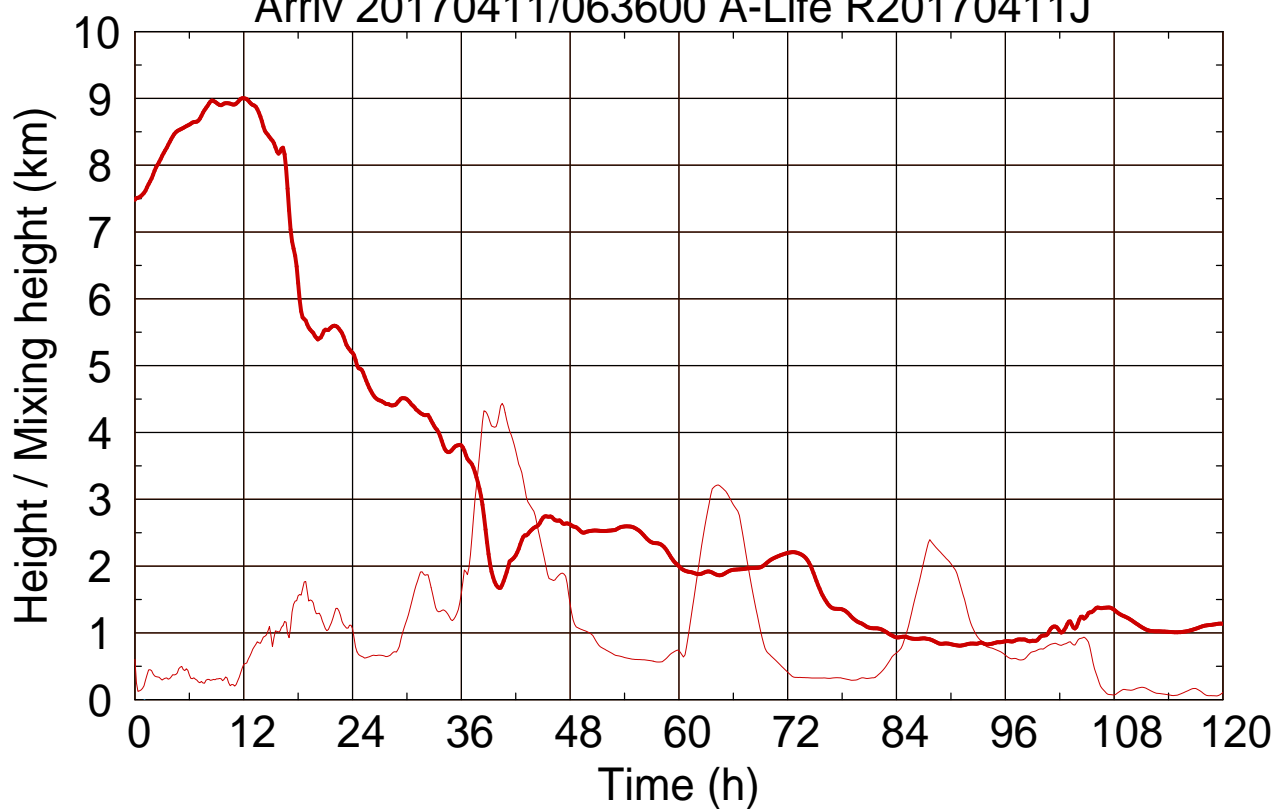

Arriv 20170411/063600 A-Life R20170411J

0 —

Arriv 20170411/063600 A-Life R20170411J

— Height

— Mixing height