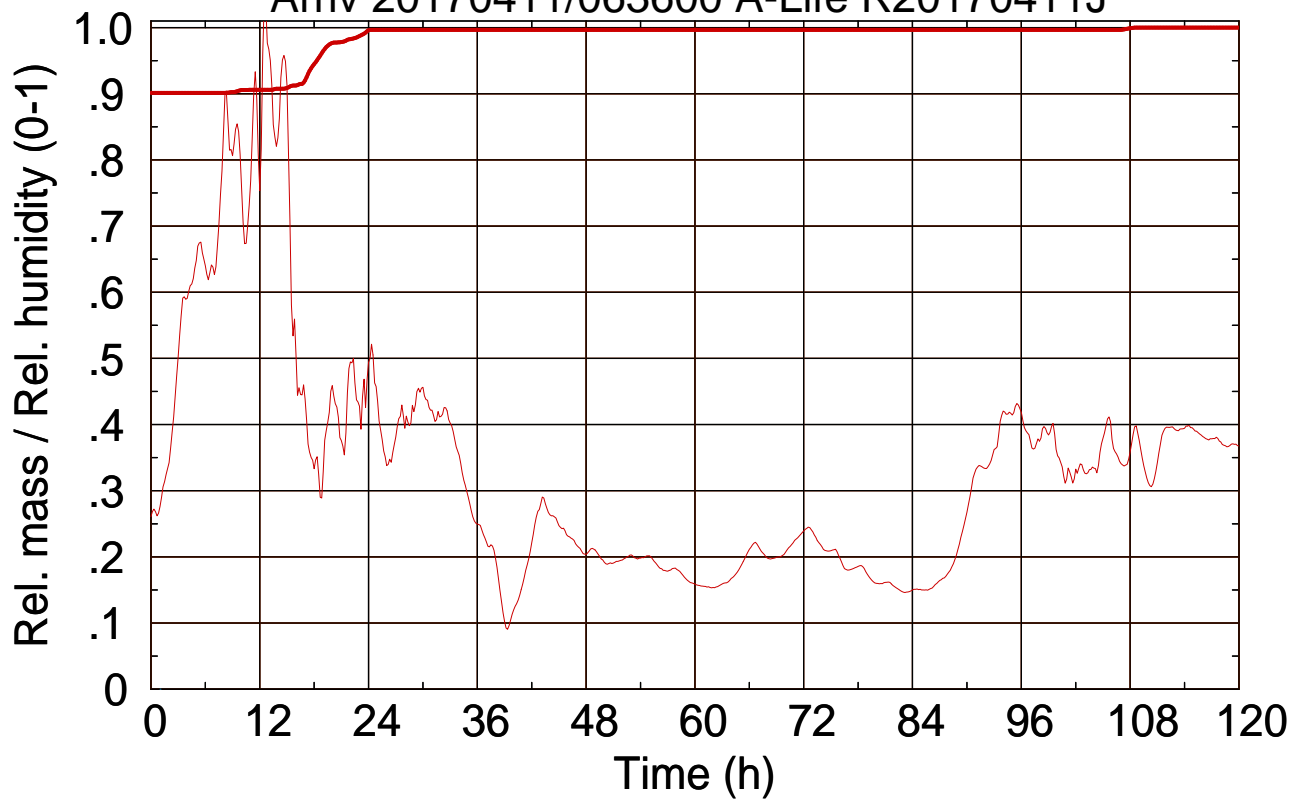

Arriv 20170411/063600 A-Life R20170411J

0 —

Arriv 20170411/063600 A-Life R20170411J

— Height

— Mixing height