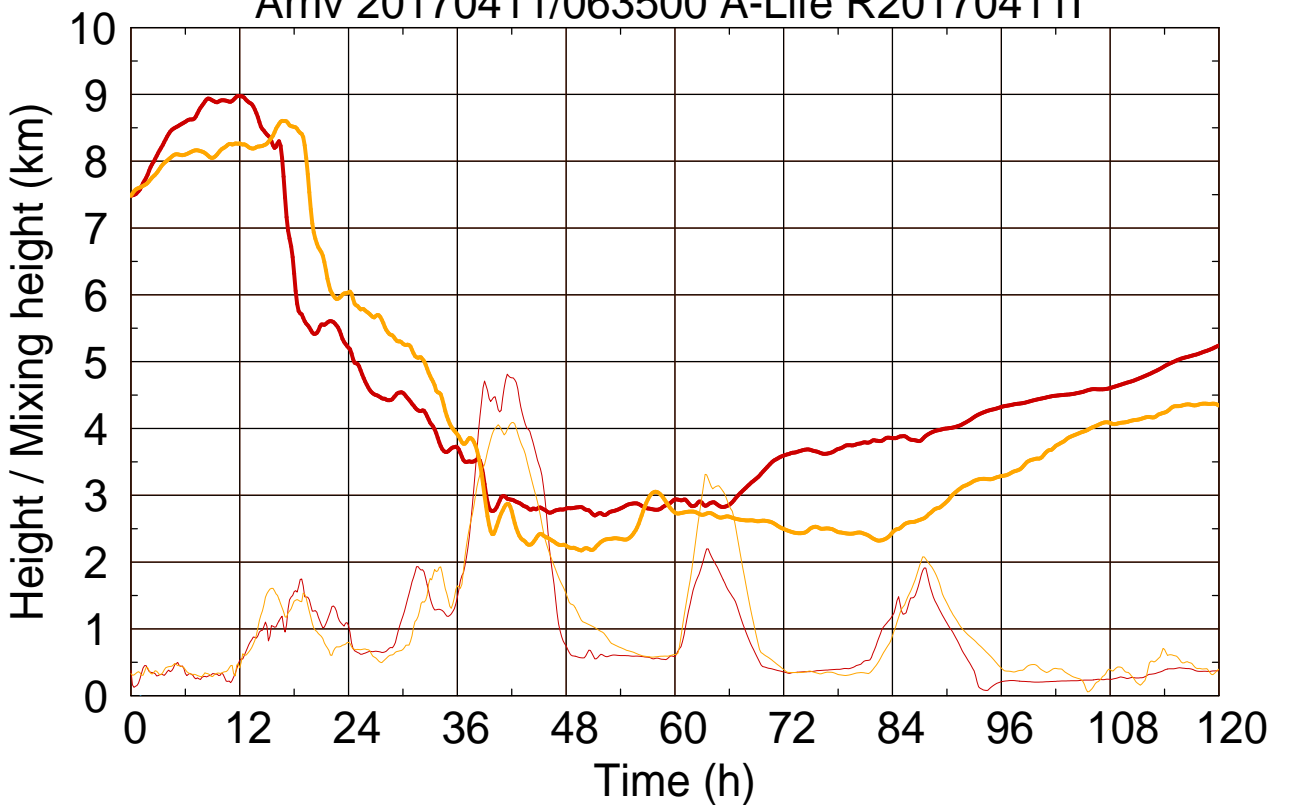

Arriv 20170411/063500 A-Life R20170411I

0 — 1 —

Arriv 20170411/063500 A-Life R20170411I

— Height

— Mixing height