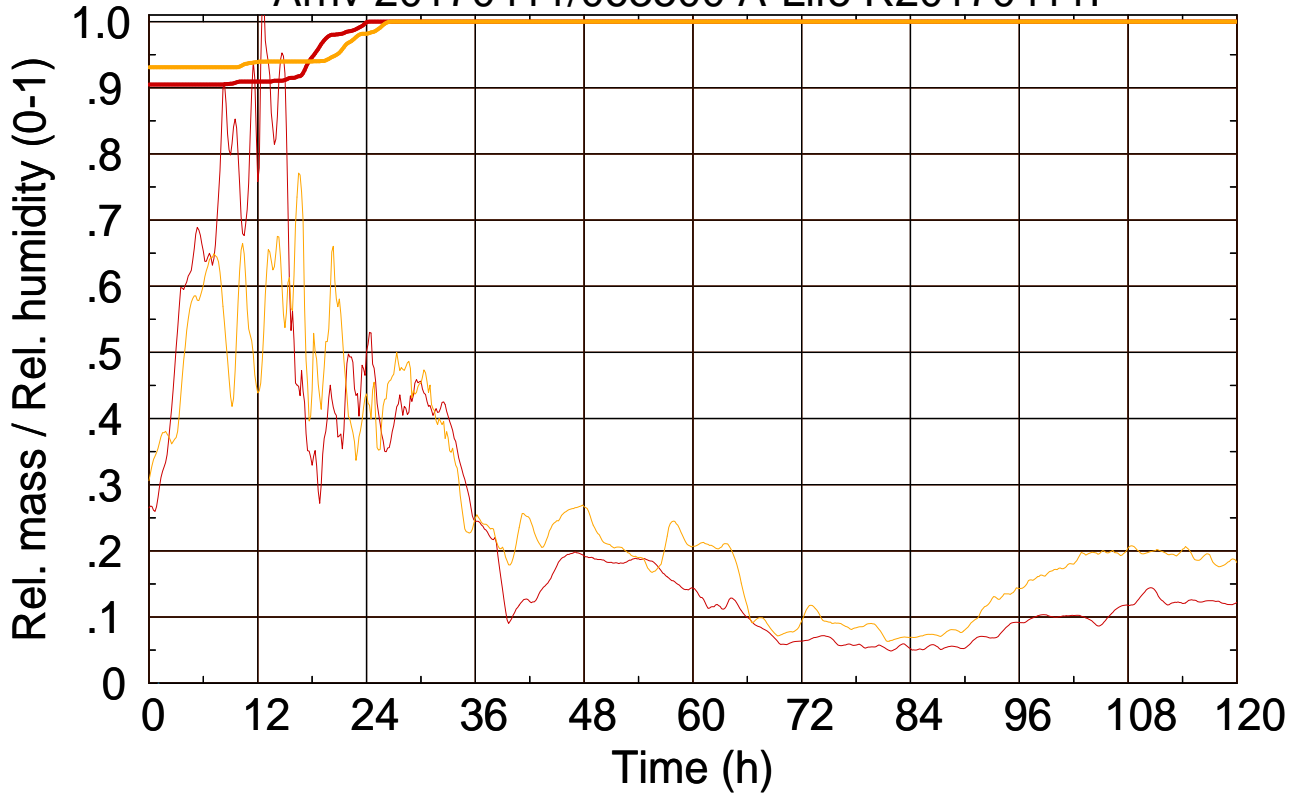

Arriv 20170411/063500 A-Life R20170411I

0 — 1 —

Arriv 20170411/063500 A-Life R20170411I

— Height

— Mixing height