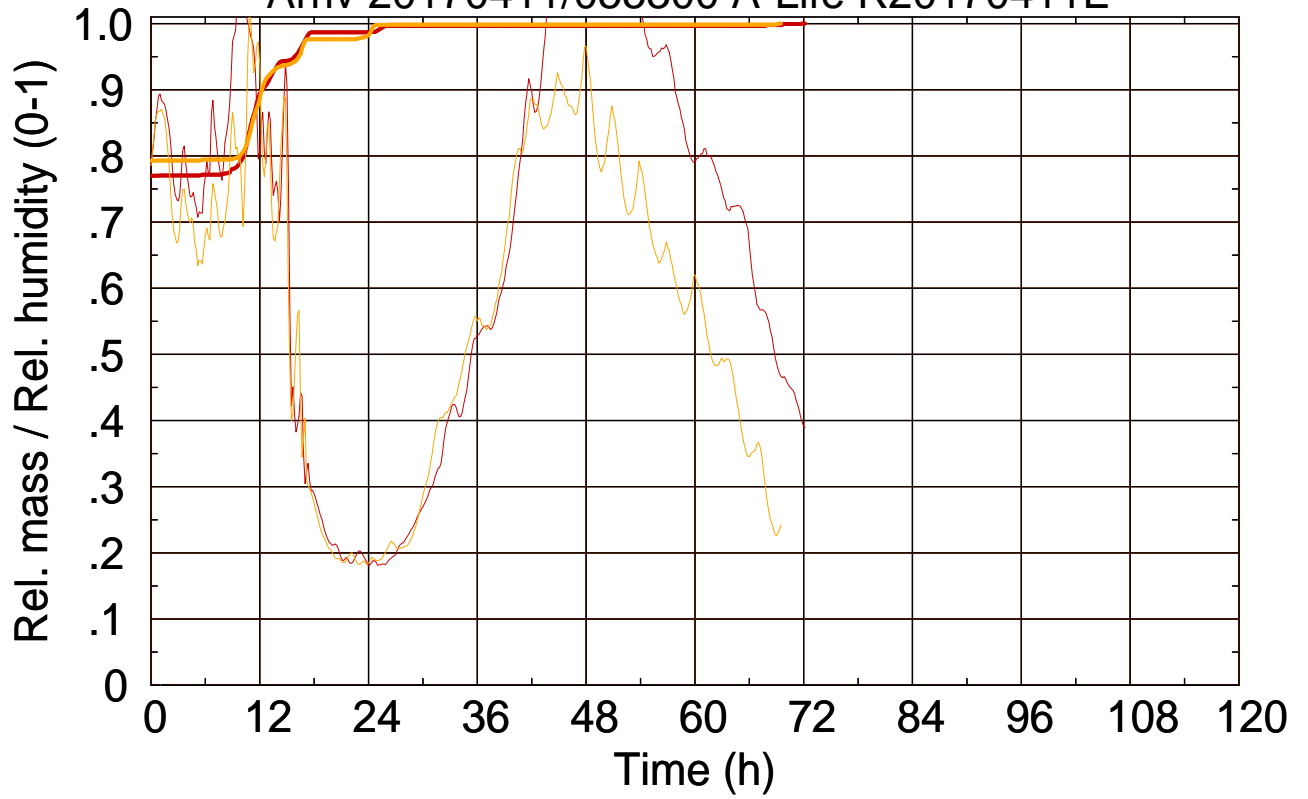

Arriv 20170411/055300 A-Life R20170411E

0 — 1

Arriv 20170411/055300 A-Life R20170411E

— Height

— Mixing height