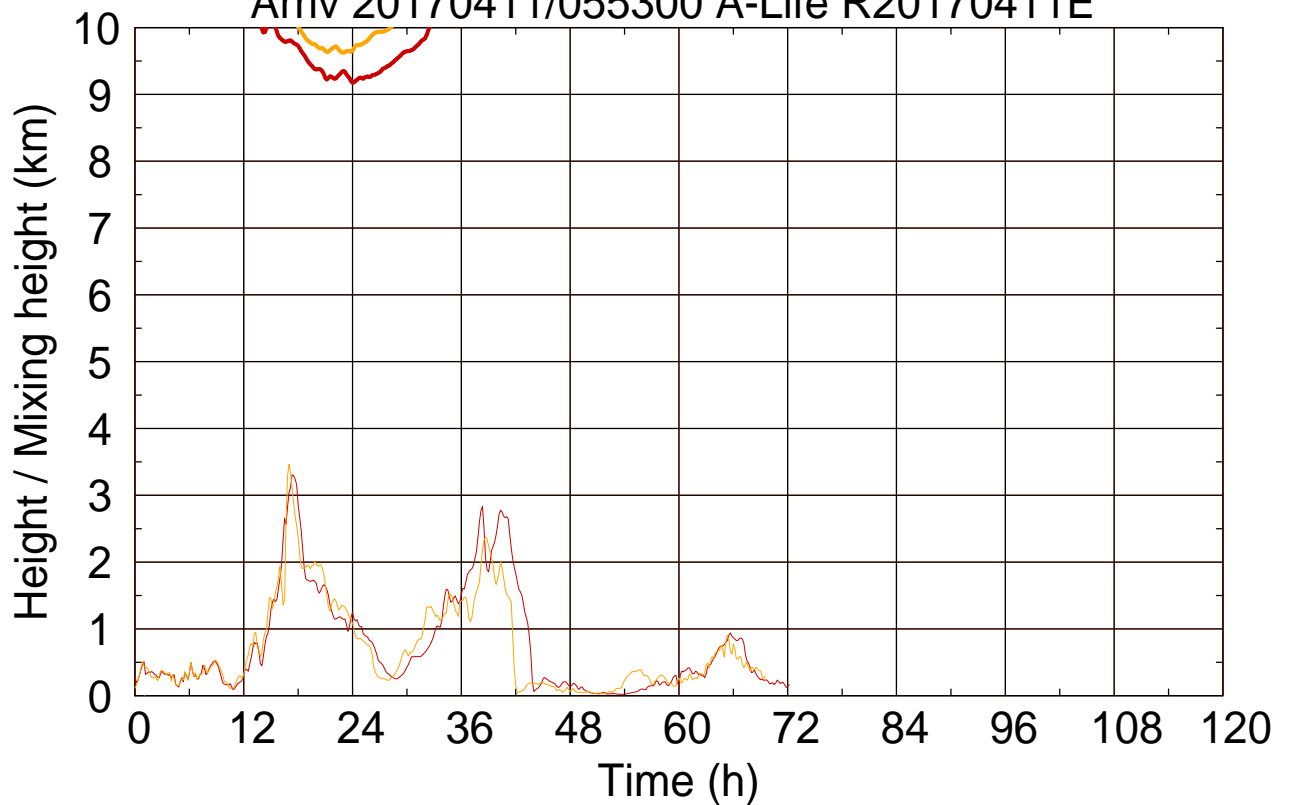

Arriv 20170411/055300 A-Life R20170411E

0 — 1

Arriv 20170411/055300 A-Life R20170411E

— Height

— Mixing height