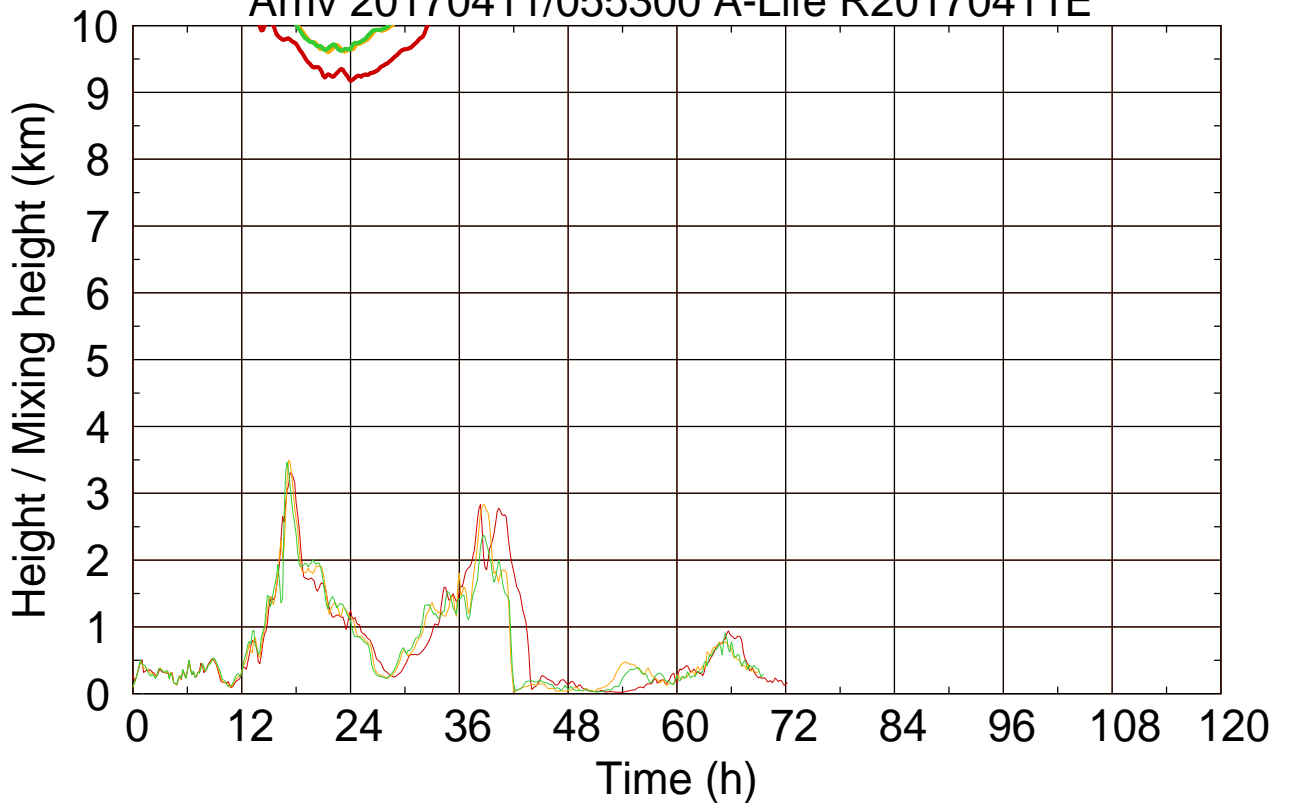

Arriv 20170411/055300 A-Life R20170411E

0 — 1 — 2 —

Arriv 20170411/055300 A-Life R20170411E

— Height — Mixing height