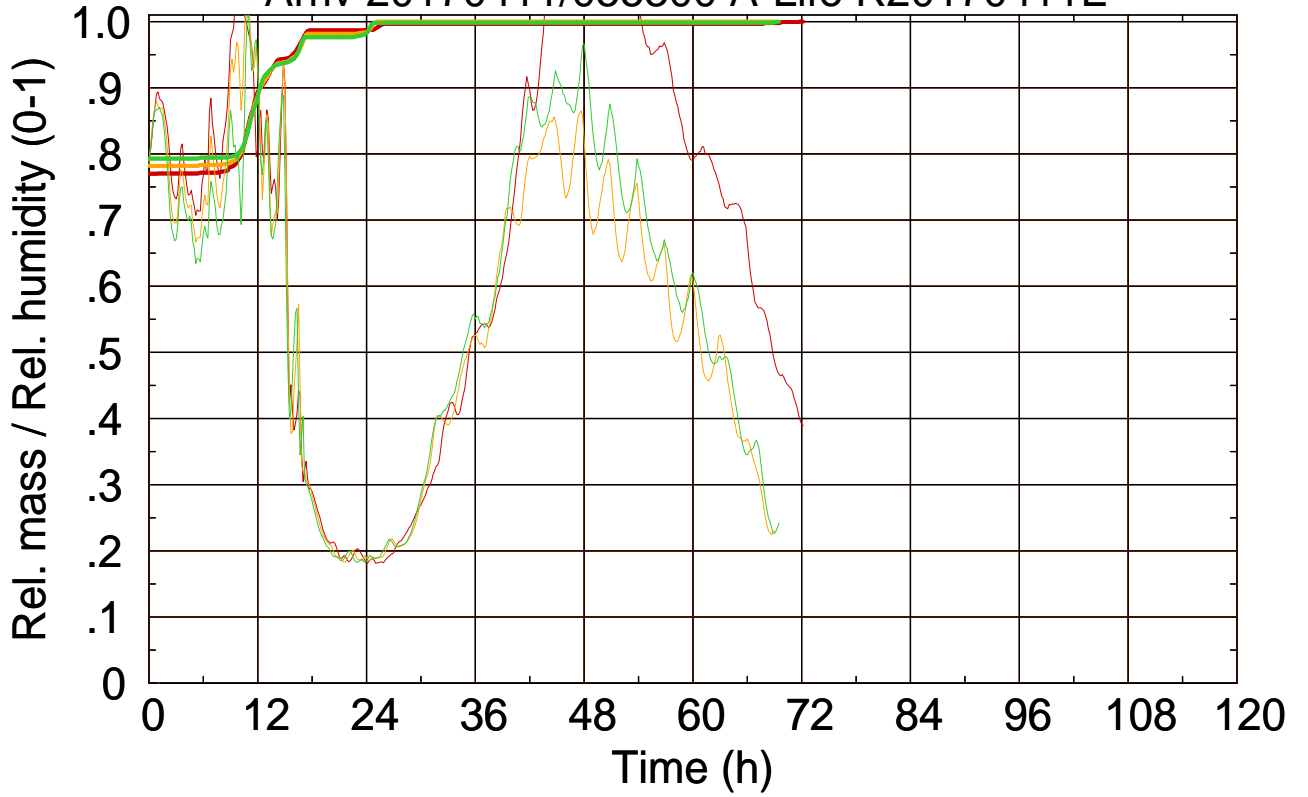

Arriv 20170411/055300 A-Life R20170411E

0 — 1 — 2 —

Arriv 20170411/055300 A-Life R20170411E

— Height — Mixing height