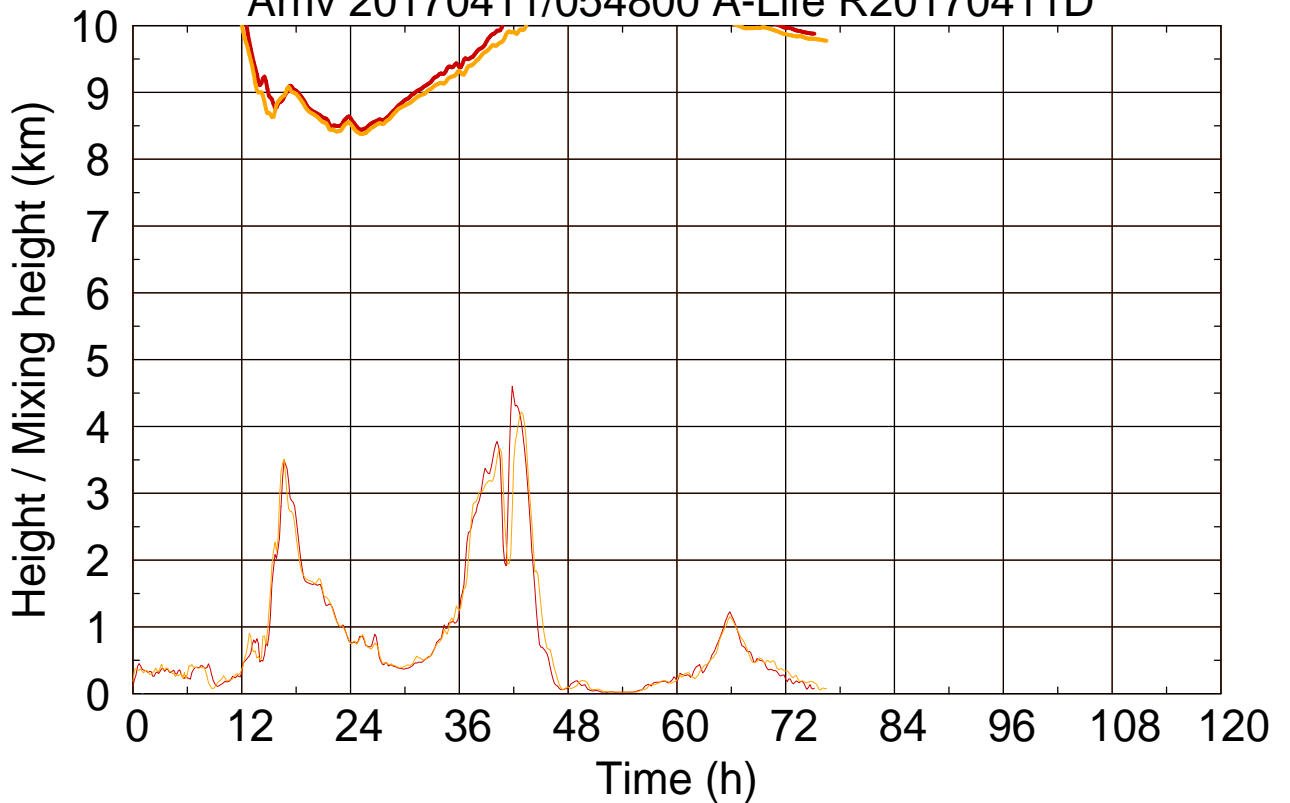

Arriv 20170411/054800 A-Life R20170411D

0 — 1

Arriv 20170411/054800 A-Life R20170411D

— Height

— Mixing height