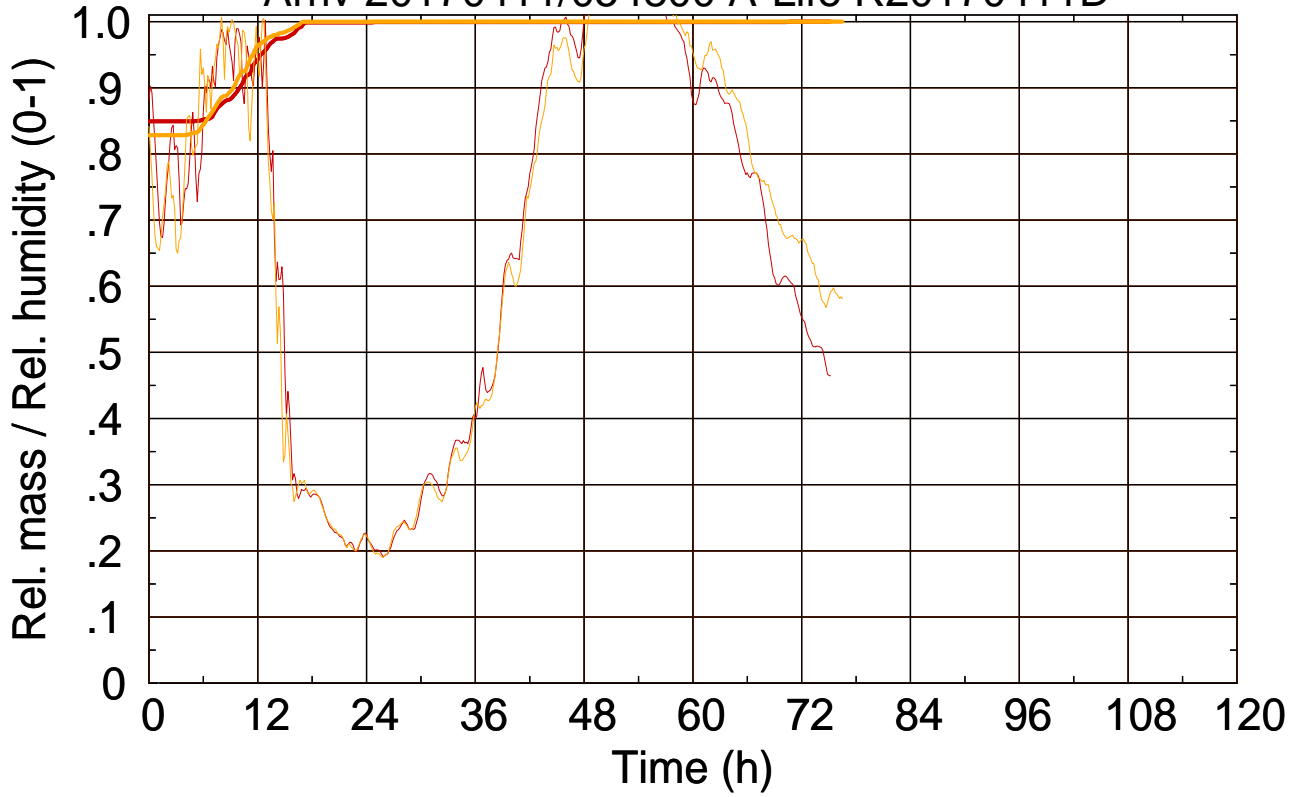

Arriv 20170411/054800 A-Life R20170411D

0 — 1

Arriv 20170411/054800 A-Life R20170411D

— Height

— Mixing height