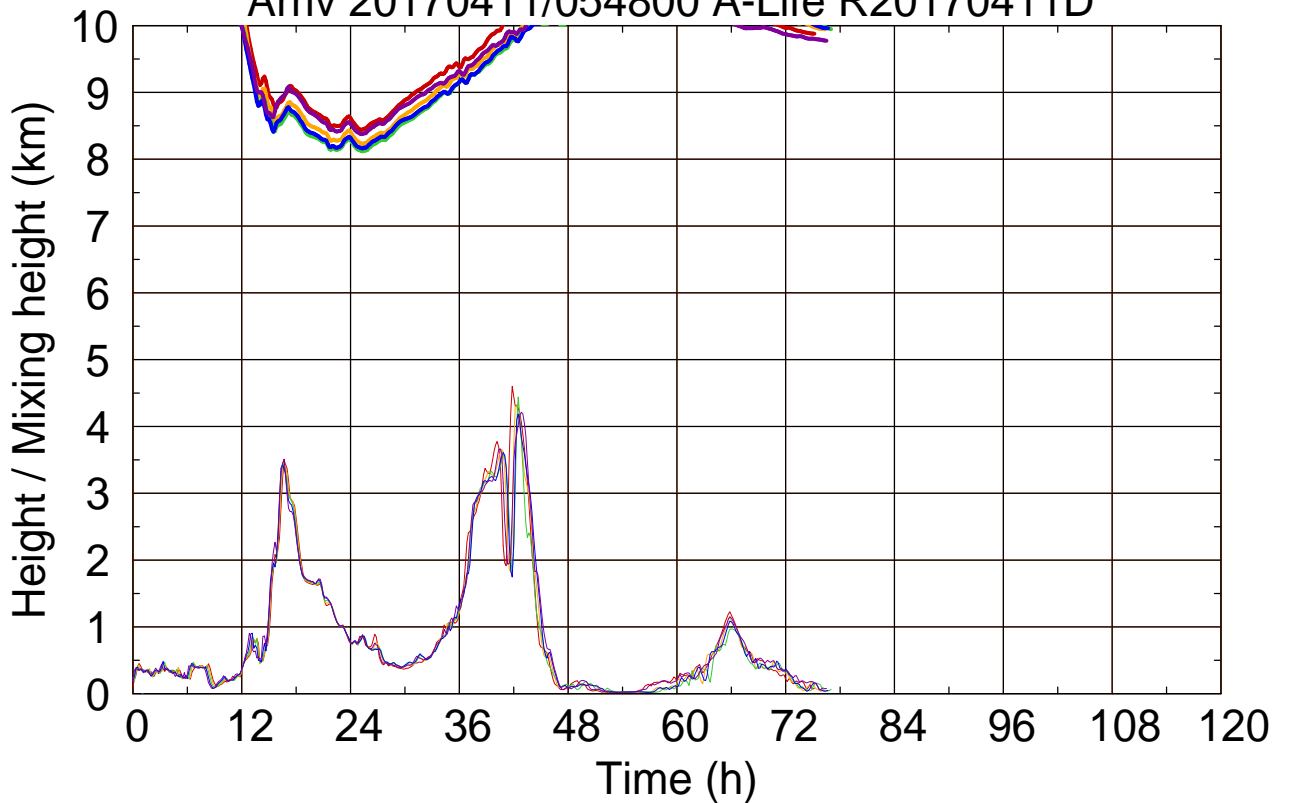

Arriv 20170411/054800 A-Life R20170411D

0 — 1 — 2 — 3 — 4 —

Arriv 20170411/054800 A-Life R20170411D

— Height      - - - Mixing height