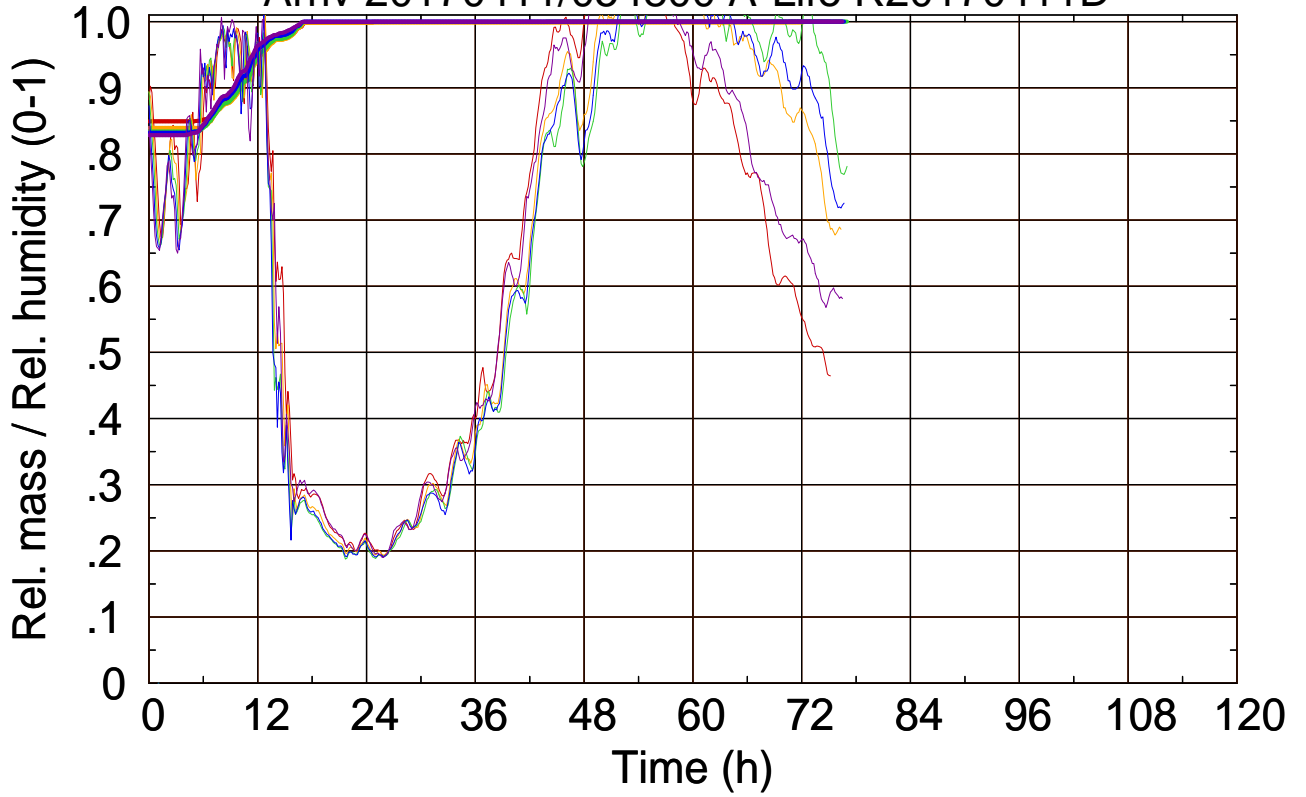

Arriv 20170411/054800 A-Life R20170411D

0 — 1 — 2 — 3 — 4 —

Arriv 20170411/054800 A-Life R20170411D

— Height      - - - Mixing height