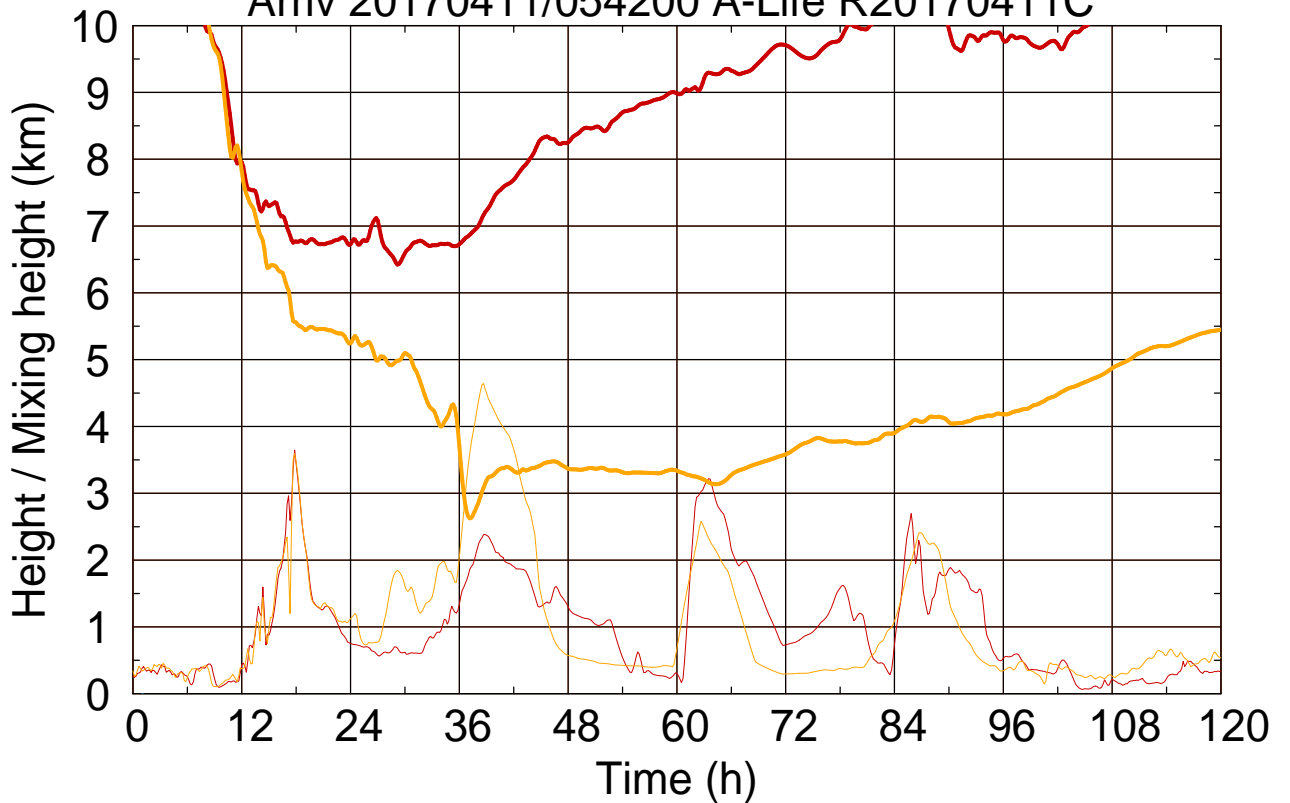

Arriv 20170411/054200 A-Life R20170411C

0 — 1 —

Arriv 20170411/054200 A-Life R20170411C

— Height

— Mixing height