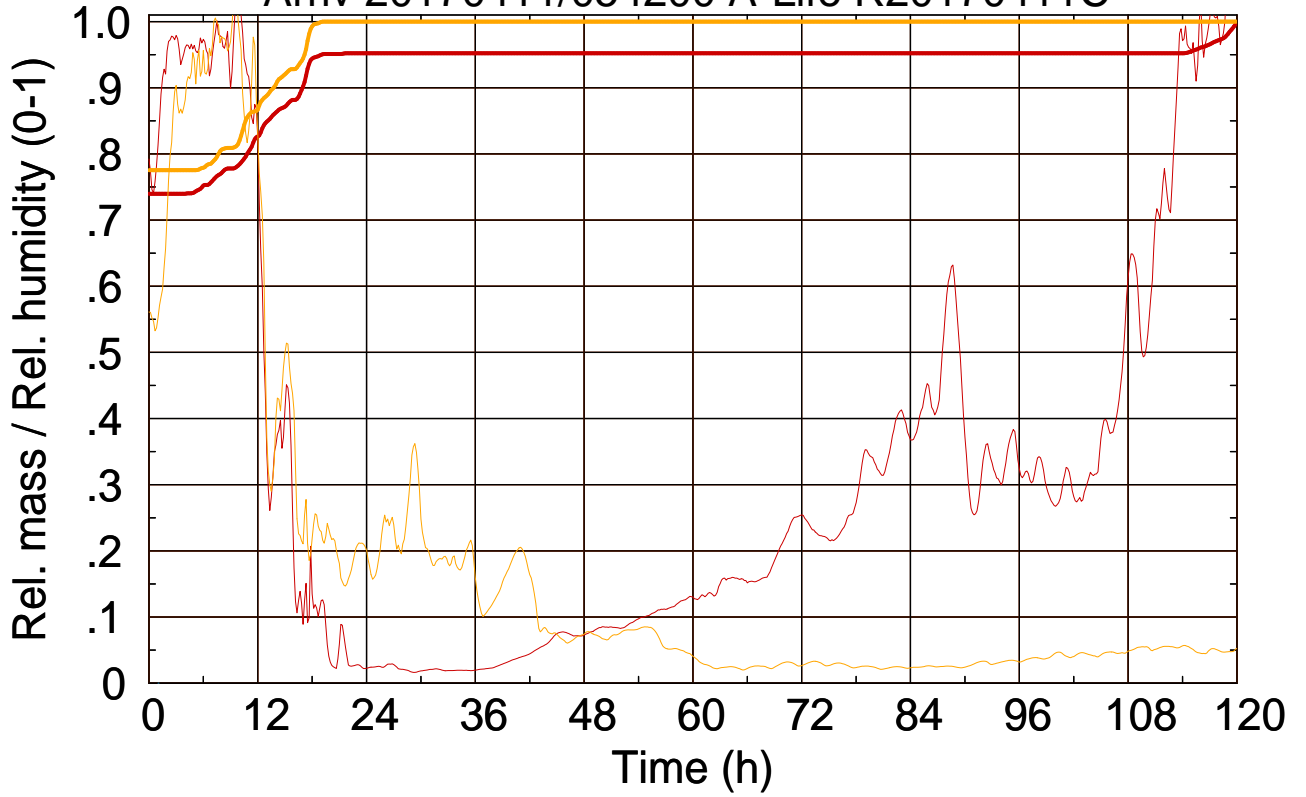

Arriv 20170411/054200 A-Life R20170411C

0 — 1 —

Arriv 20170411/054200 A-Life R20170411C

— Height

— Mixing height