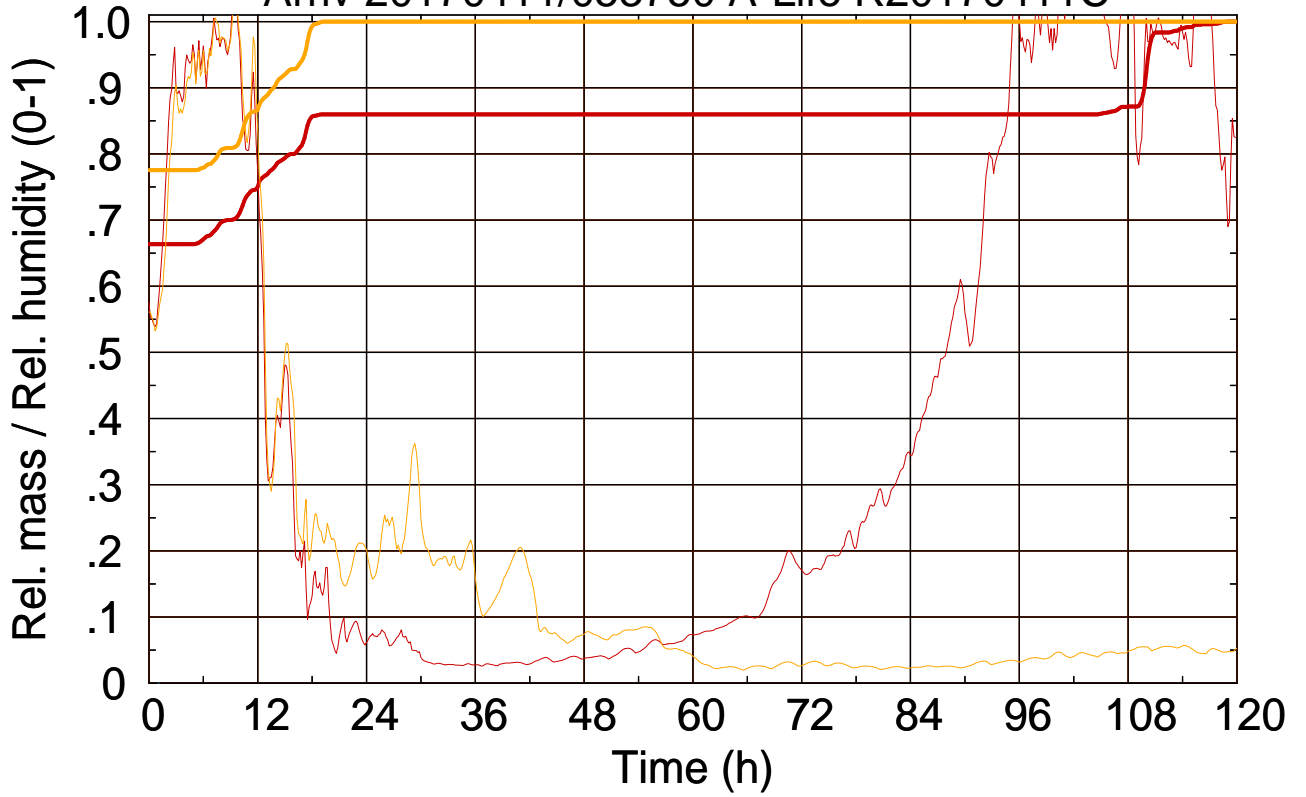

Arriv 20170411/053750 A-Life R20170411C

0 — 1 —

Arriv 20170411/053750 A-Life R20170411C

— Height

— Mixing height