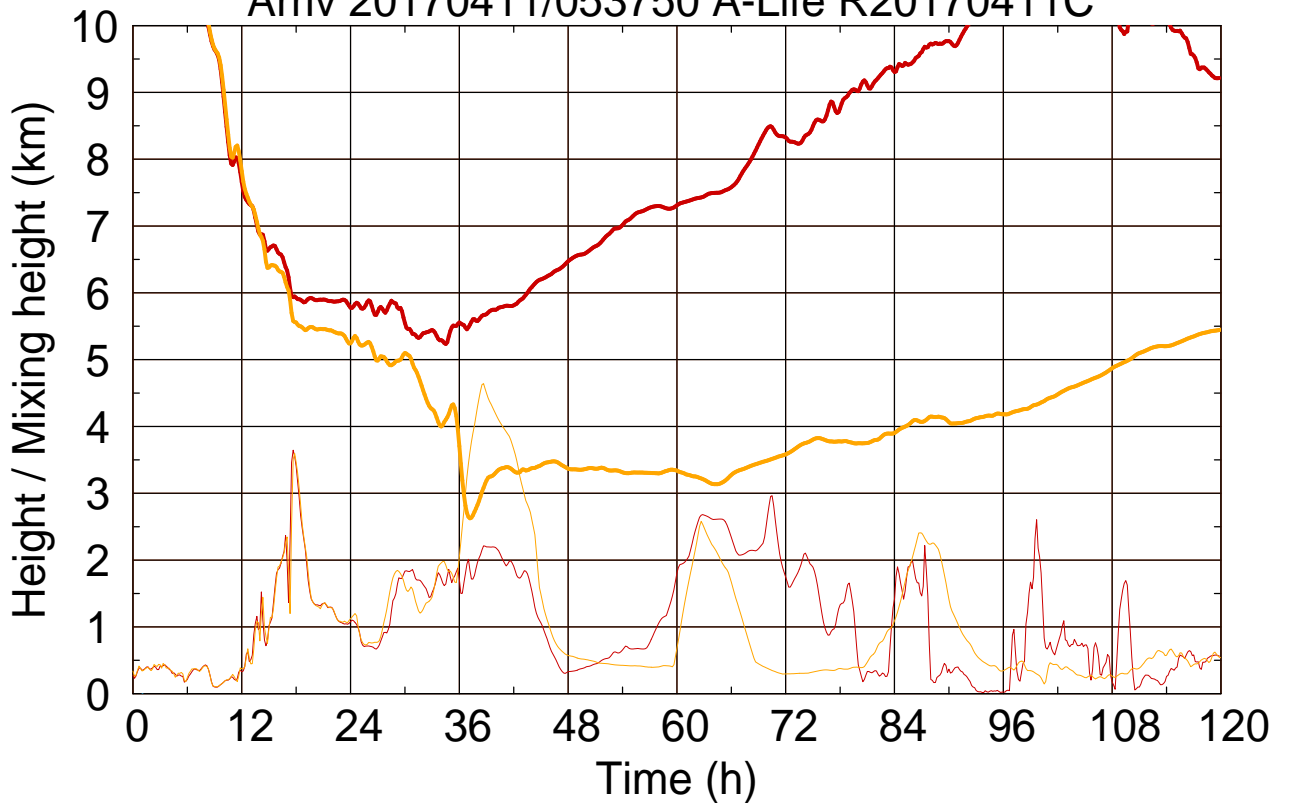

Arriv 20170411/053750 A-Life R20170411C

0 — 1 —

Arriv 20170411/053750 A-Life R20170411C

— Height

— Mixing height