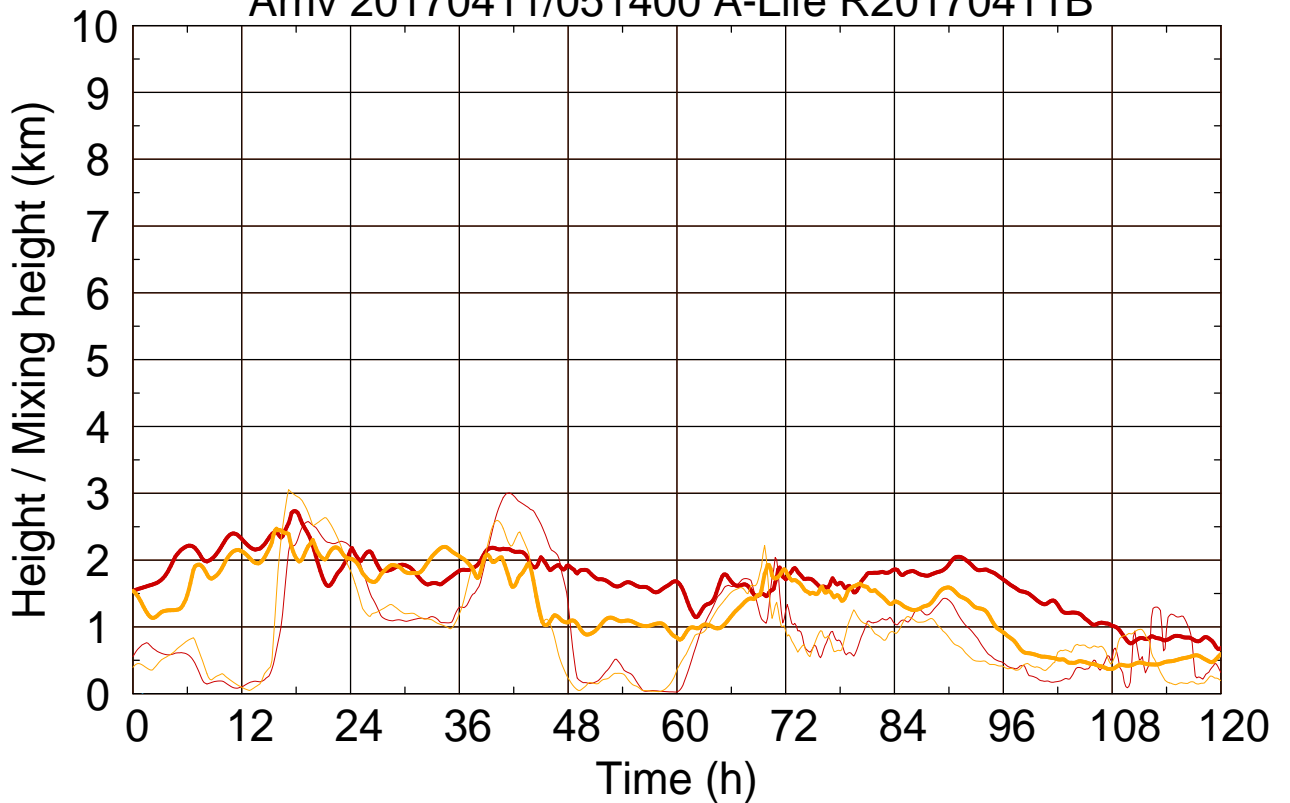

Arriv 20170411/051400 A-Life R20170411B

0 — 1

Arriv 20170411/051400 A-Life R20170411B

— Height — Mixing height