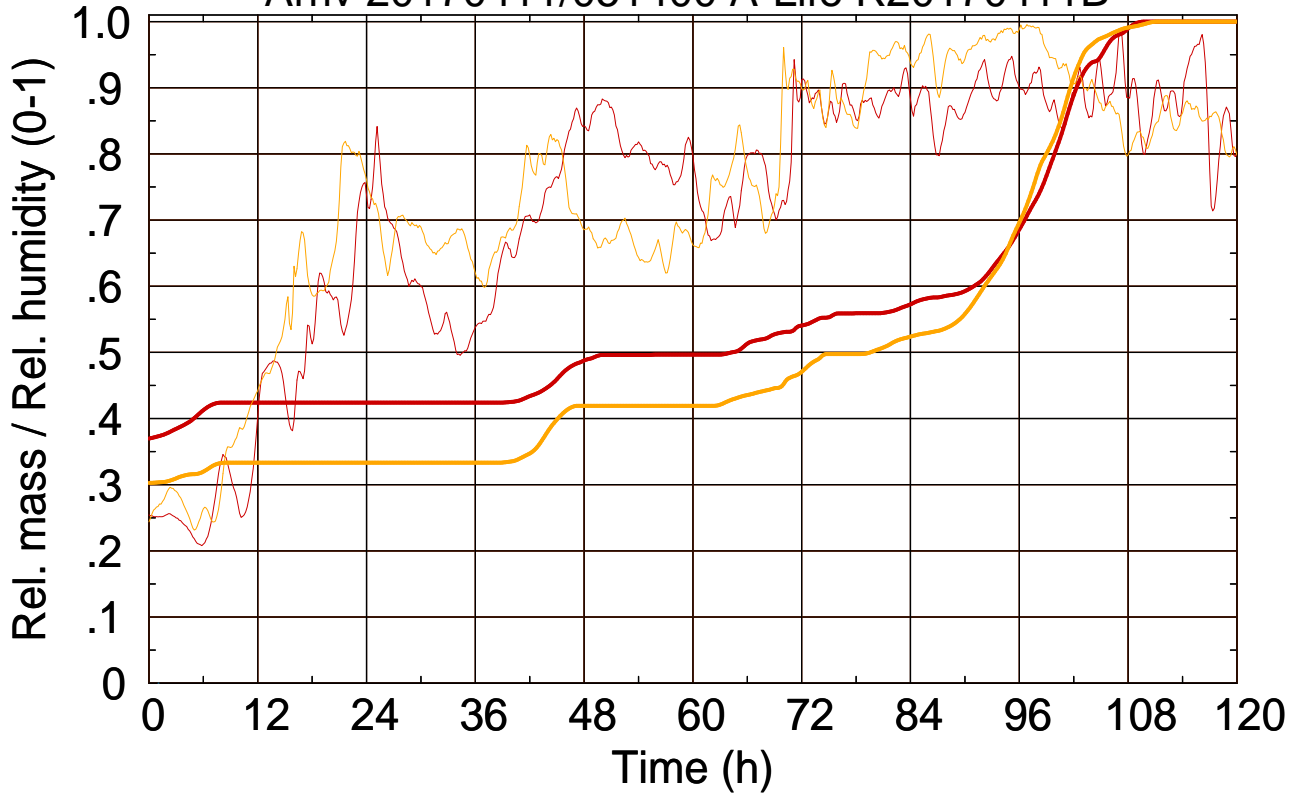

Arriv 20170411/051400 A-Life R20170411B

0 — 1

Arriv 20170411/051400 A-Life R20170411B

— Height — Mixing height