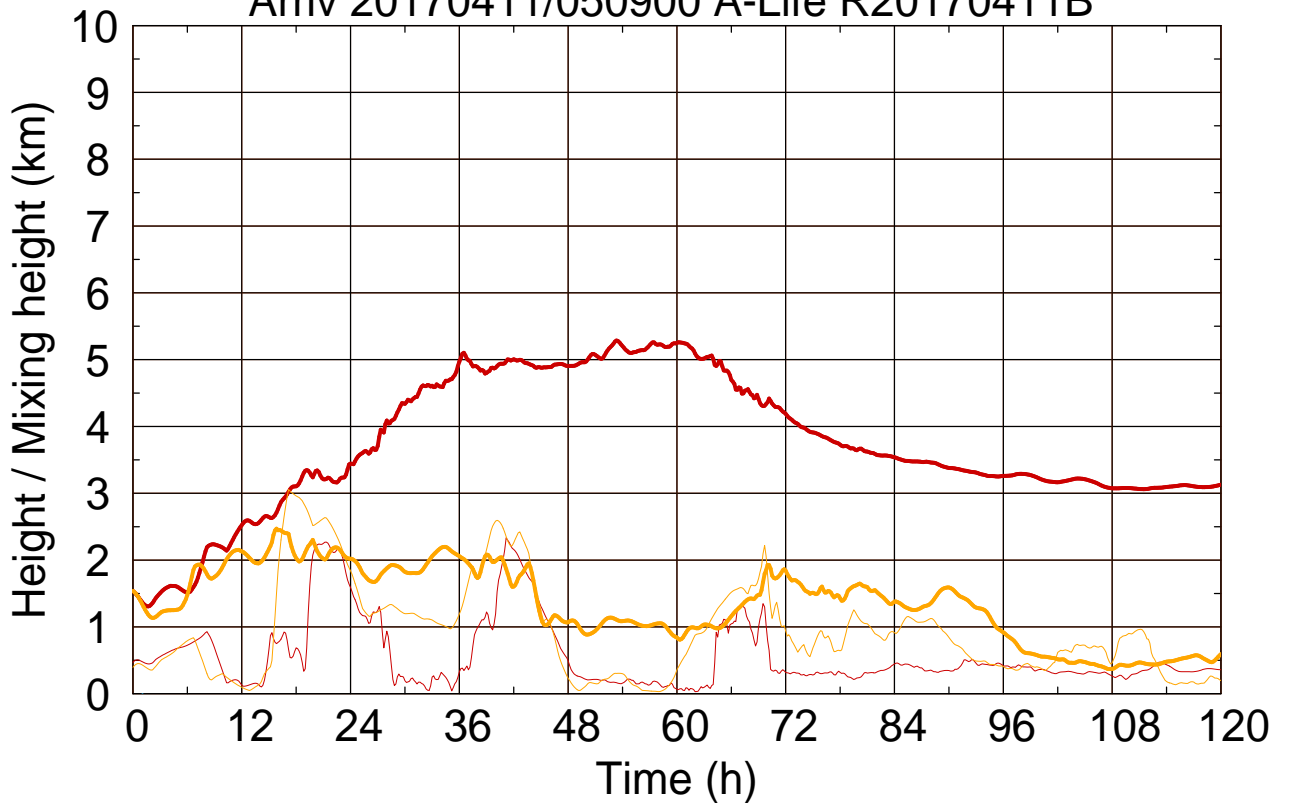

Arriv 20170411/051400 A-Life R20170411B

0 — 1 — 2 — 3 — 4 —

Arriv 20170411/051400 A-Life R20170411B

—— Height      - - - - - Mixing height

Arriv 20170411/050900 A-Life R20170411B

0 — 1 —

Arriv 20170411/050900 A-Life R20170411B

— Height

— Mixing height