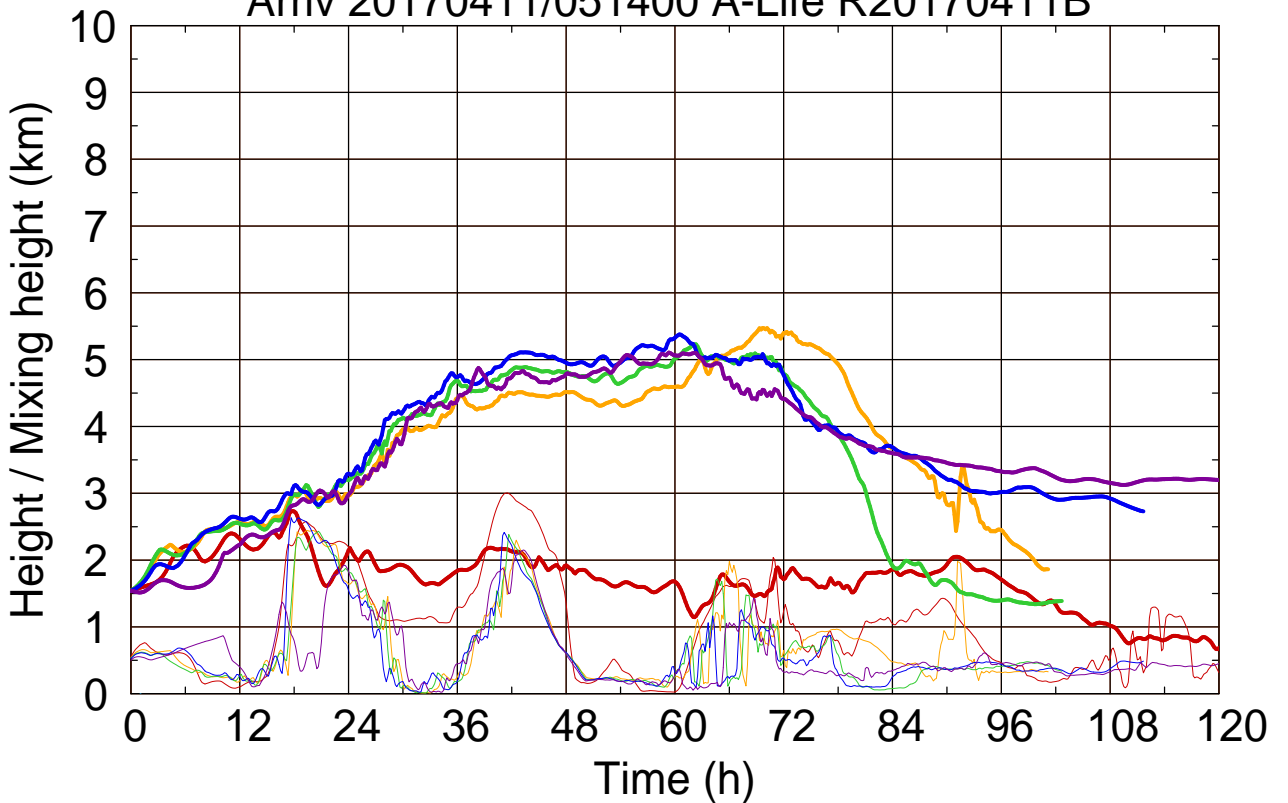

Arriv 20170411/051400 A-Life R20170411B

0 — 1 — 2 — 3 — 4 —

Arriv 20170411/051400 A-Life R20170411B

—— Height      - - - - - Mixing height

Arriv 20170411/050900 A-Life R20170411B

0 — 1 —

Arriv 20170411/050900 A-Life R20170411B

— Height

— Mixing height