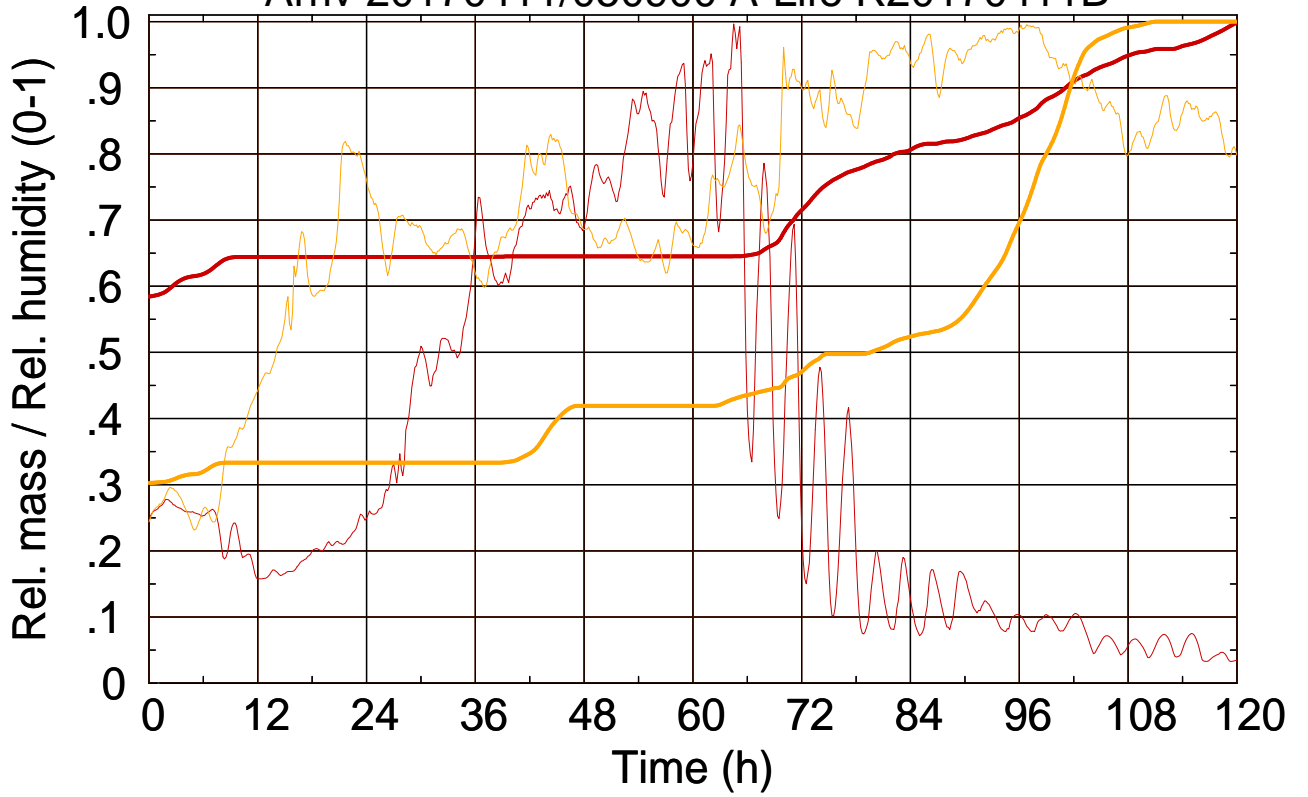

Arriv 20170411/051400 A-Life R20170411B

0 — 1 — 2 — 3 — 4 —

Arriv 20170411/051400 A-Life R20170411B

—— Height      - - - - - Mixing height

Arriv 20170411/050900 A-Life R20170411B

0 — 1 —

Arriv 20170411/050900 A-Life R20170411B

— Height

— Mixing height