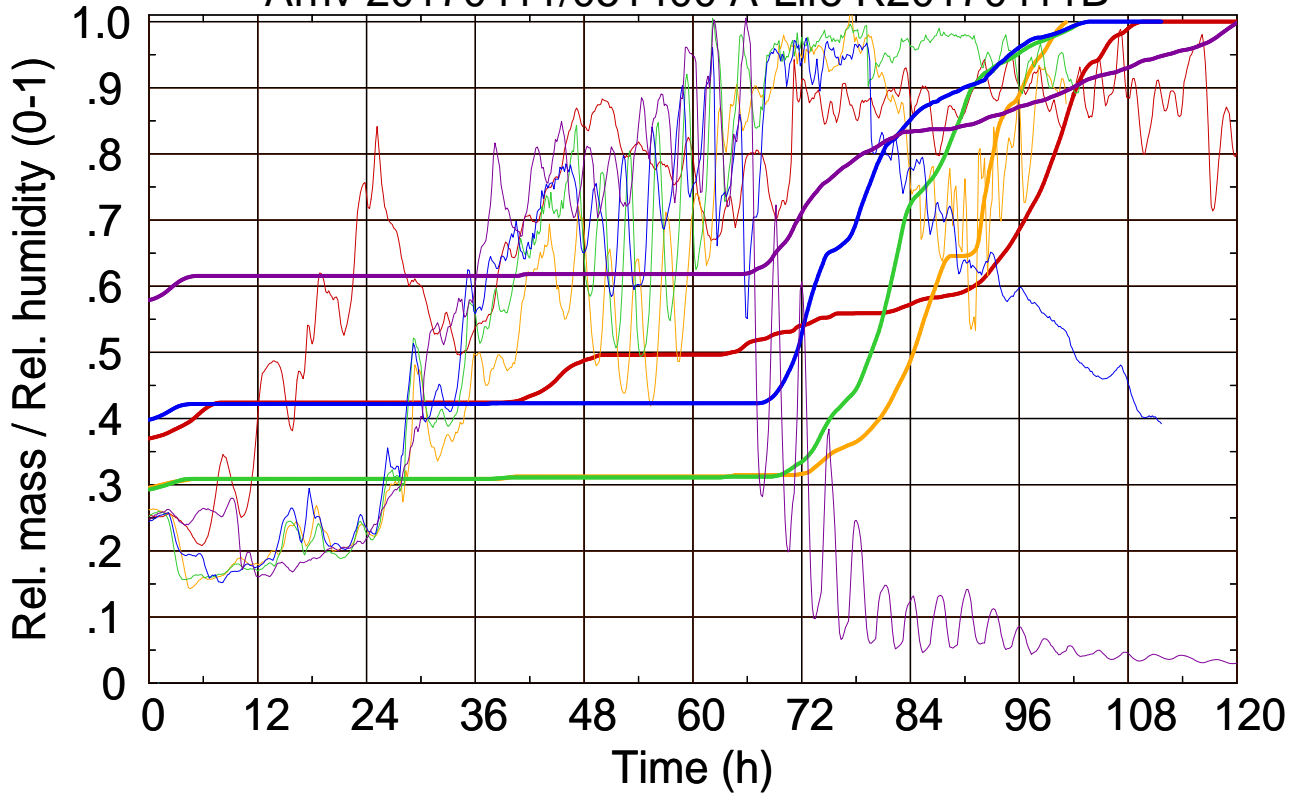

Arriv 20170411/051400 A-Life R20170411B

0 — 1 — 2 — 3 — 4 —

Arriv 20170411/051400 A-Life R20170411B

—— Height      - - - - - Mixing height

Arriv 20170411/050900 A-Life R20170411B

0 — 1 —

Arriv 20170411/050900 A-Life R20170411B

— Height

— Mixing height