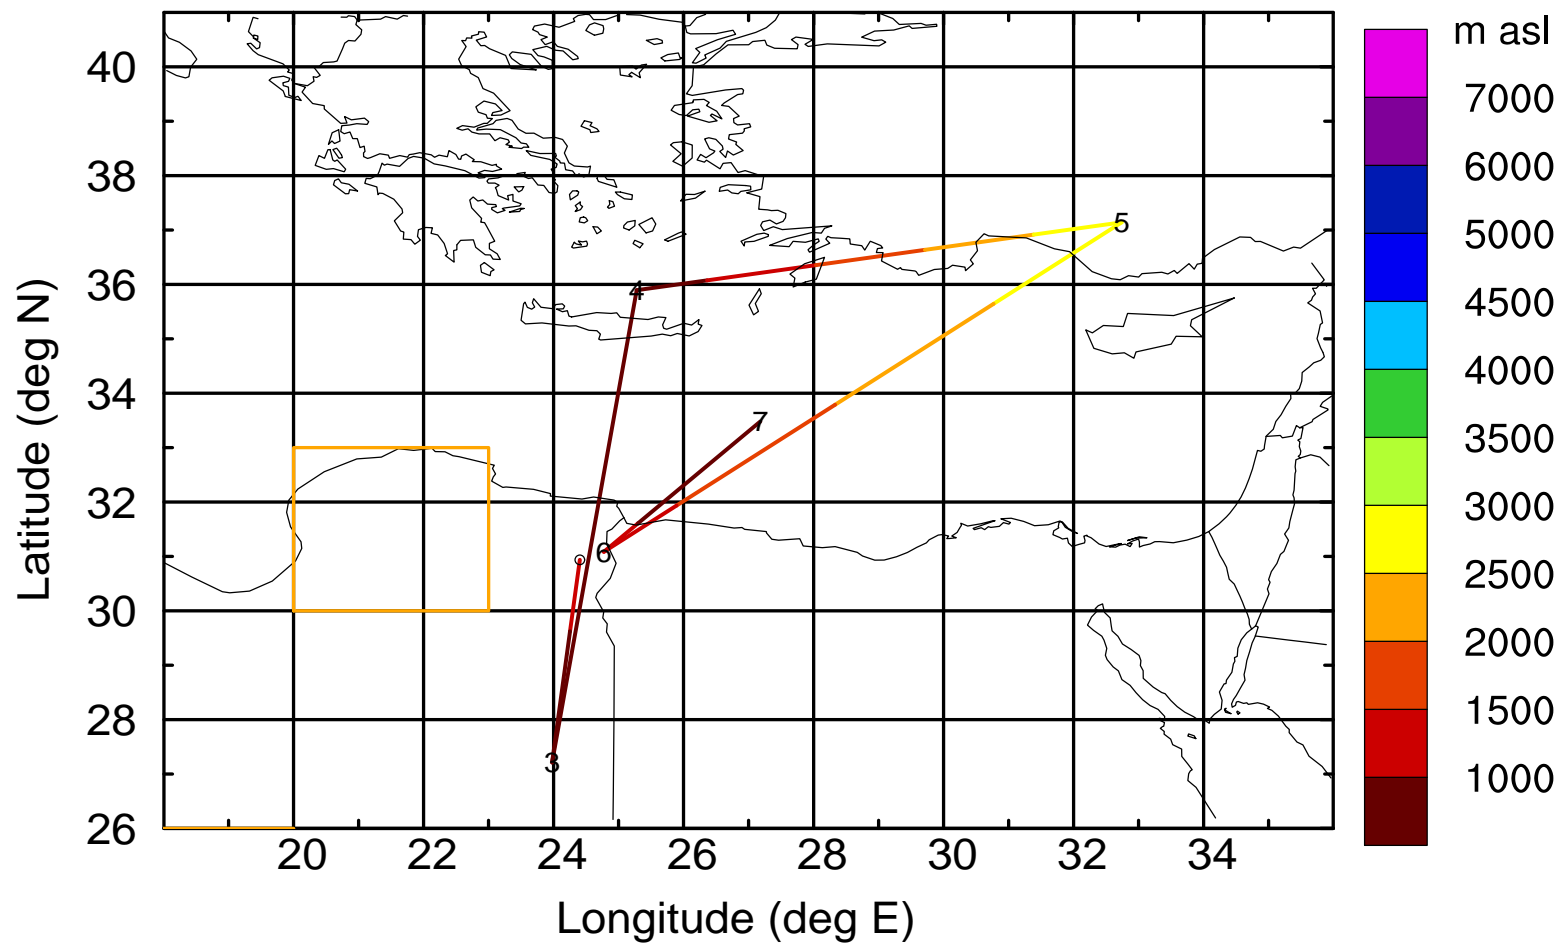

Paphos ground station 20170407

BWD 20170407/21-123H = 02/18 UTC

Paphos ground station 20170407

BWD 20170407/21-124H = 02/17 UTC

Paphos ground station 20170407

BWD 20170407/21-125H = 02/16 UTC

Paphos ground station 20170407