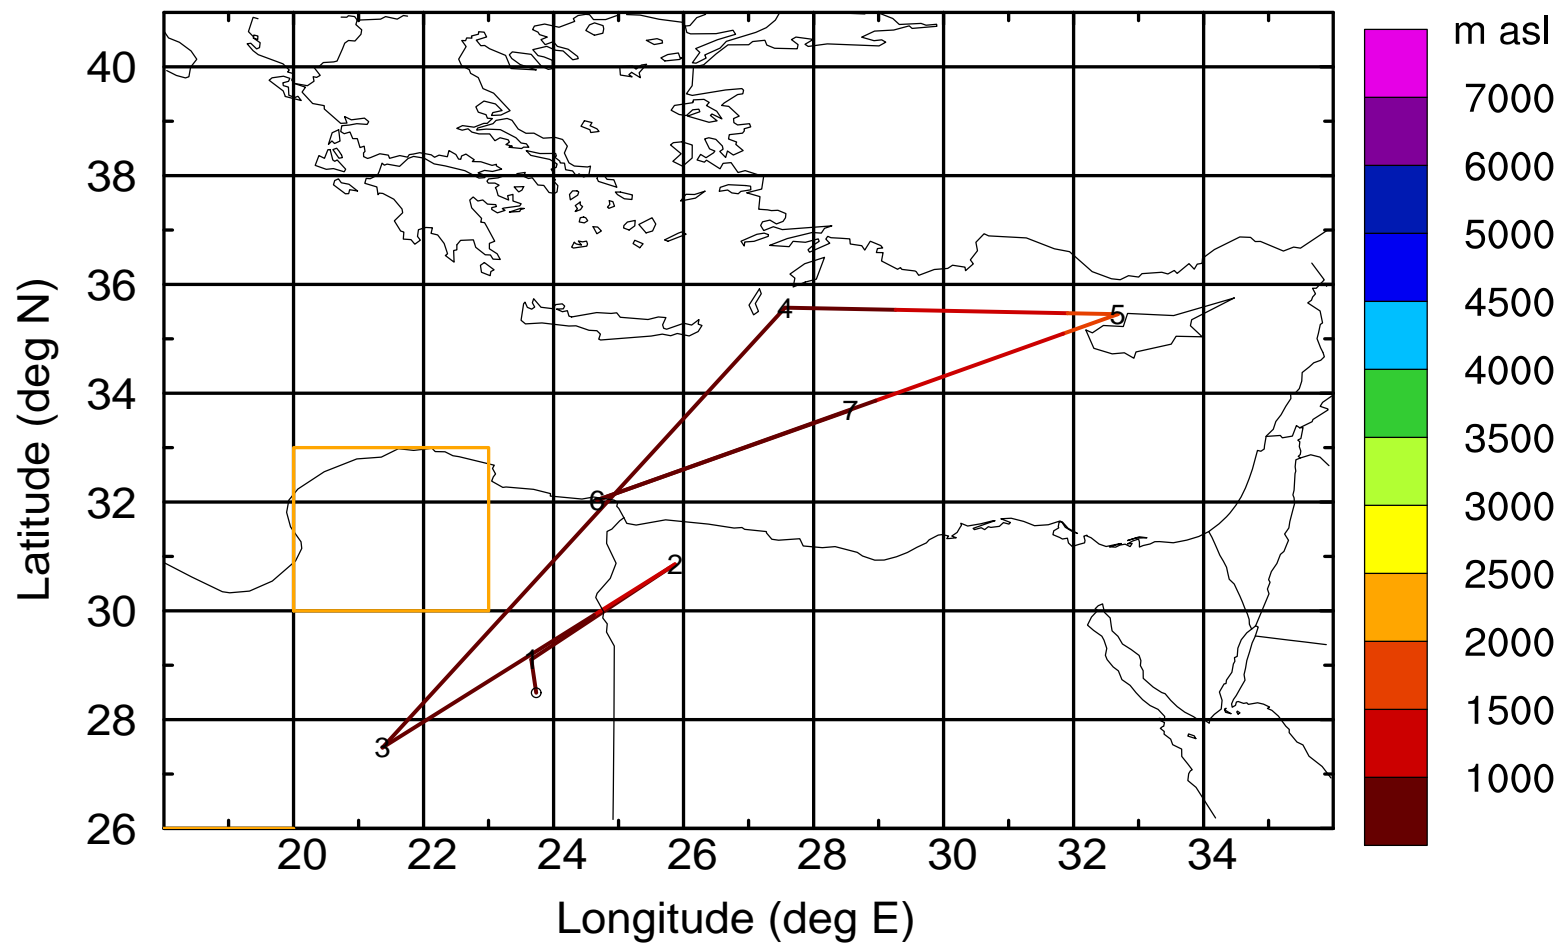

Paphos ground station 20170407

BWD 20170407/21-112H = 03/05 UTC