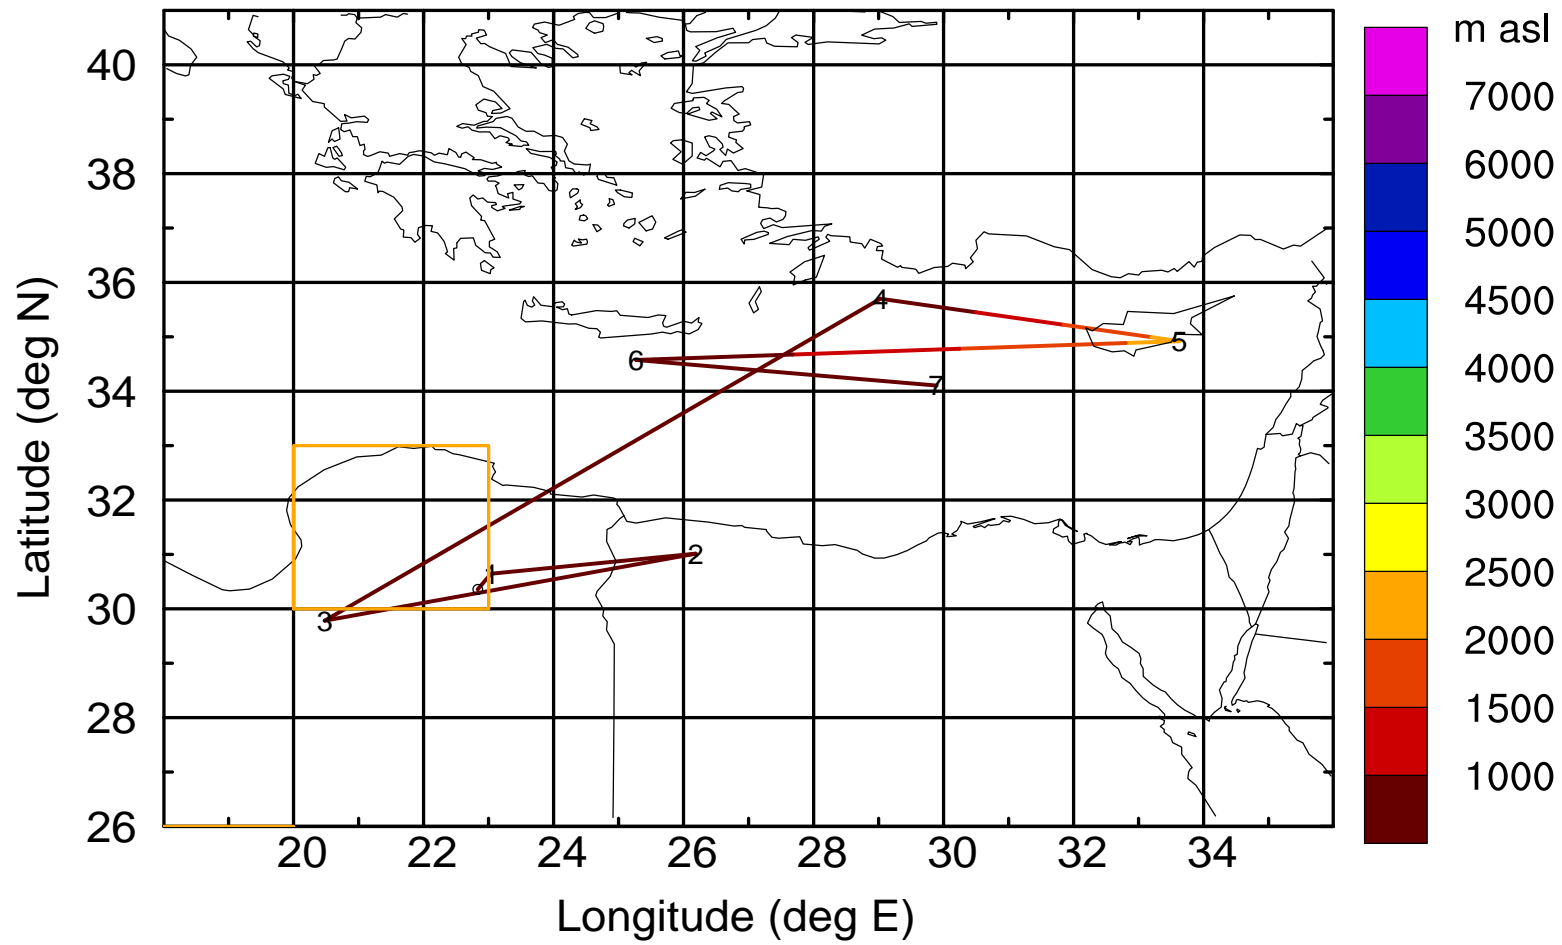

BWD 20170407/21-101H = 03/16 UTC

Paphos ground station 20170407

BWD 20170407/21-102H = 03/15 UTC

Paphos ground station 20170407

BWD 20170407/21-103H = 03/14 UTC

Paphos ground station 20170407

BWD 20170407/21-104H = 03/13 UTC