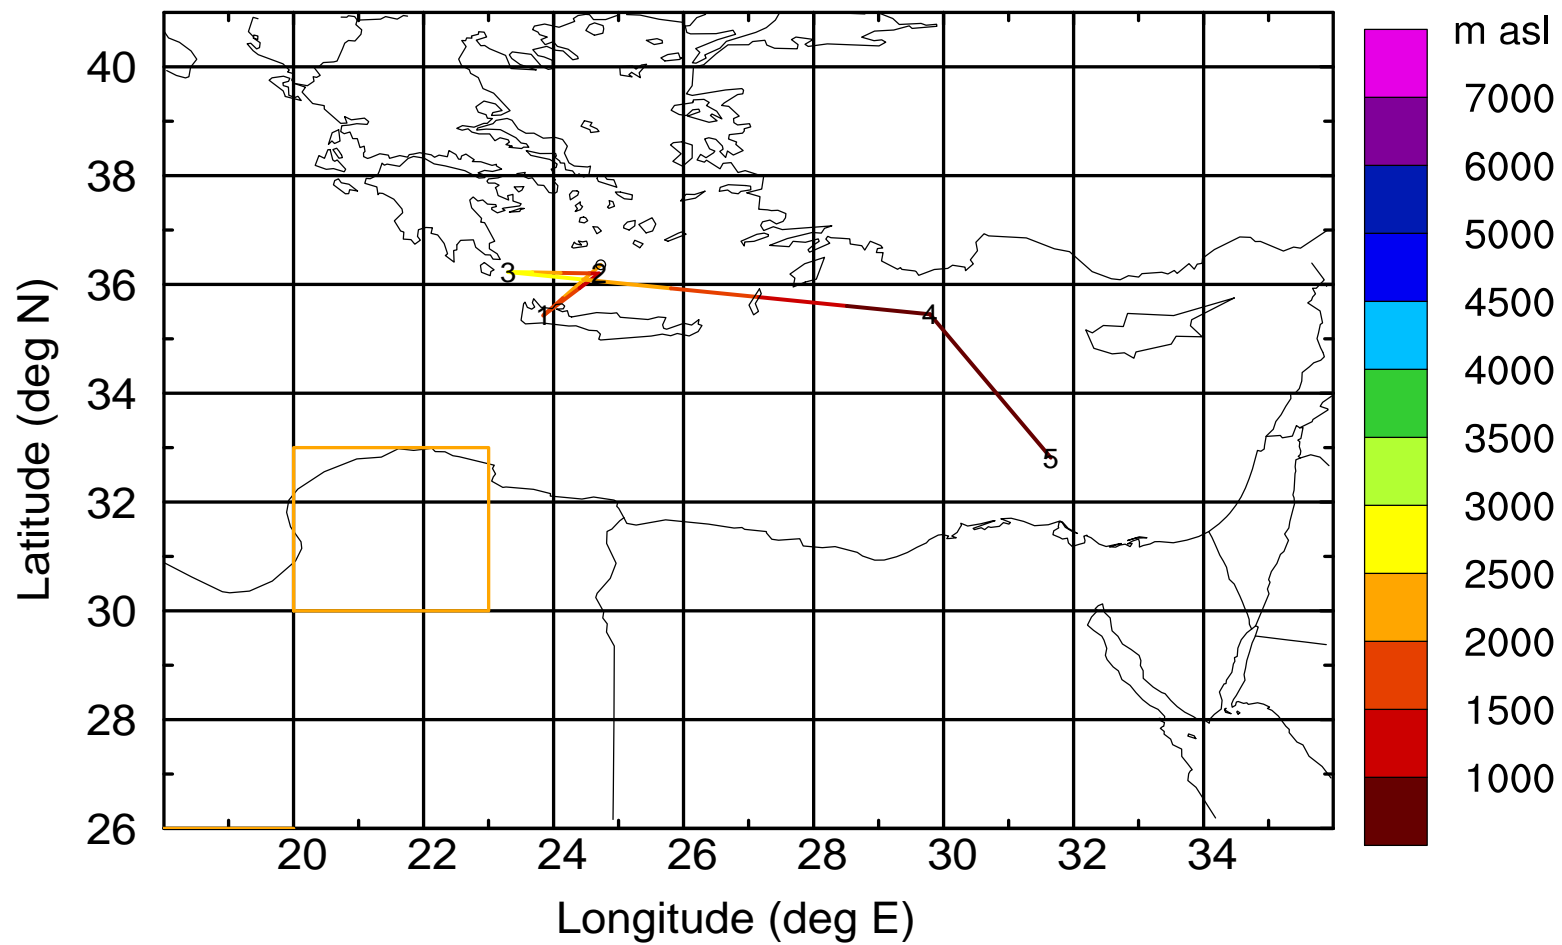

Paphos ground station 20170407

BWD 20170407/21 -80H = 04/13 UTC