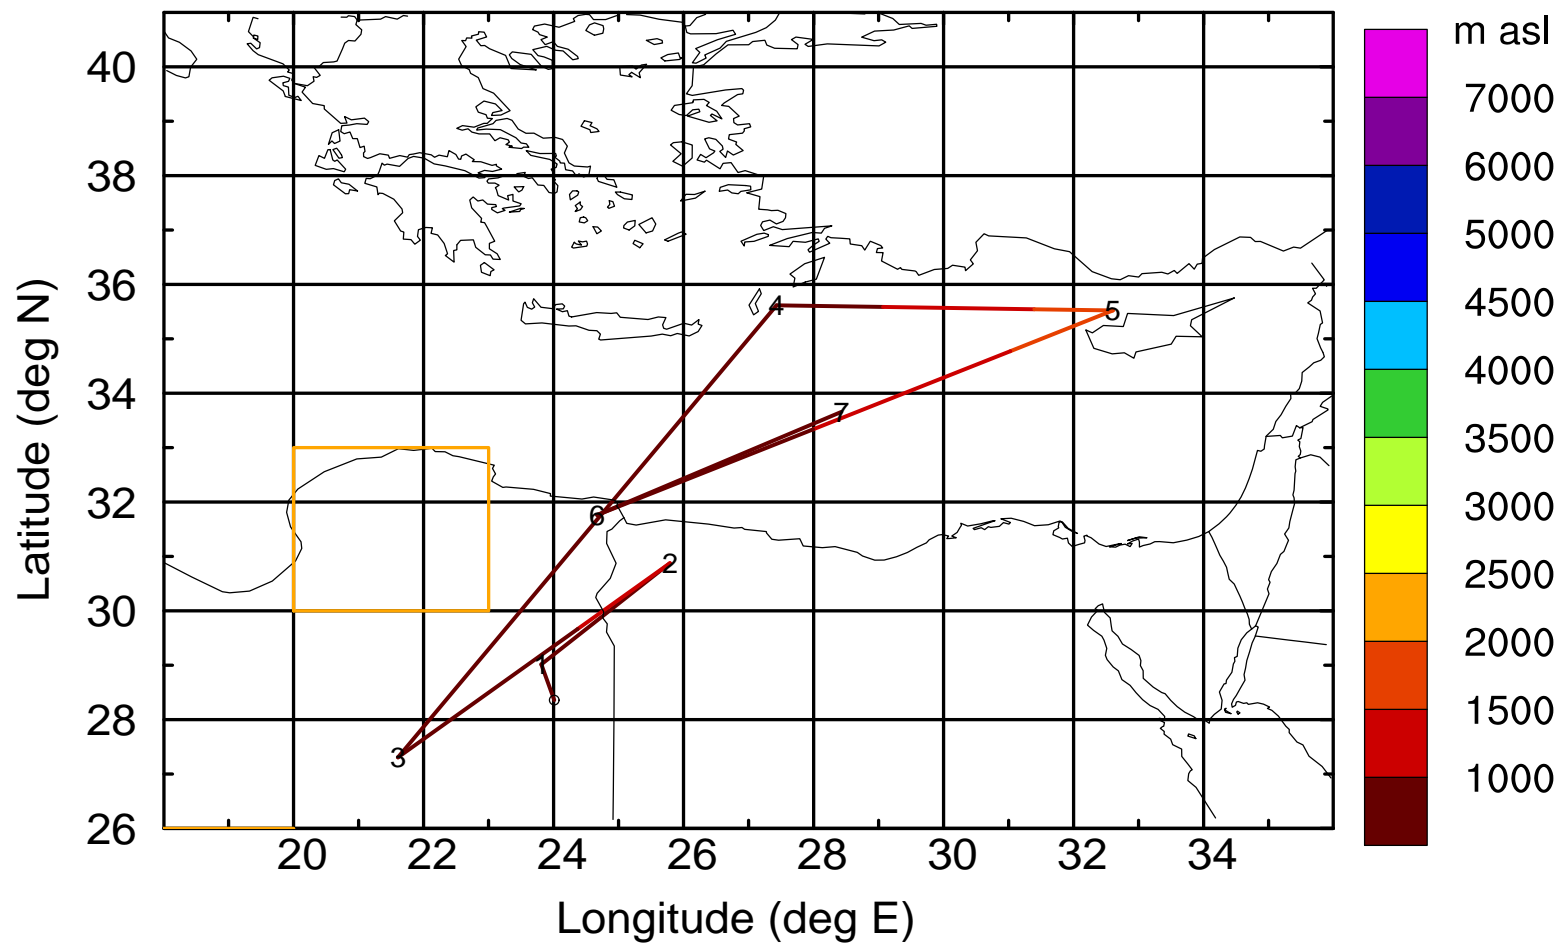

Paphos ground station 20170407

BWD 20170407/21-113H = 03/04 UTC