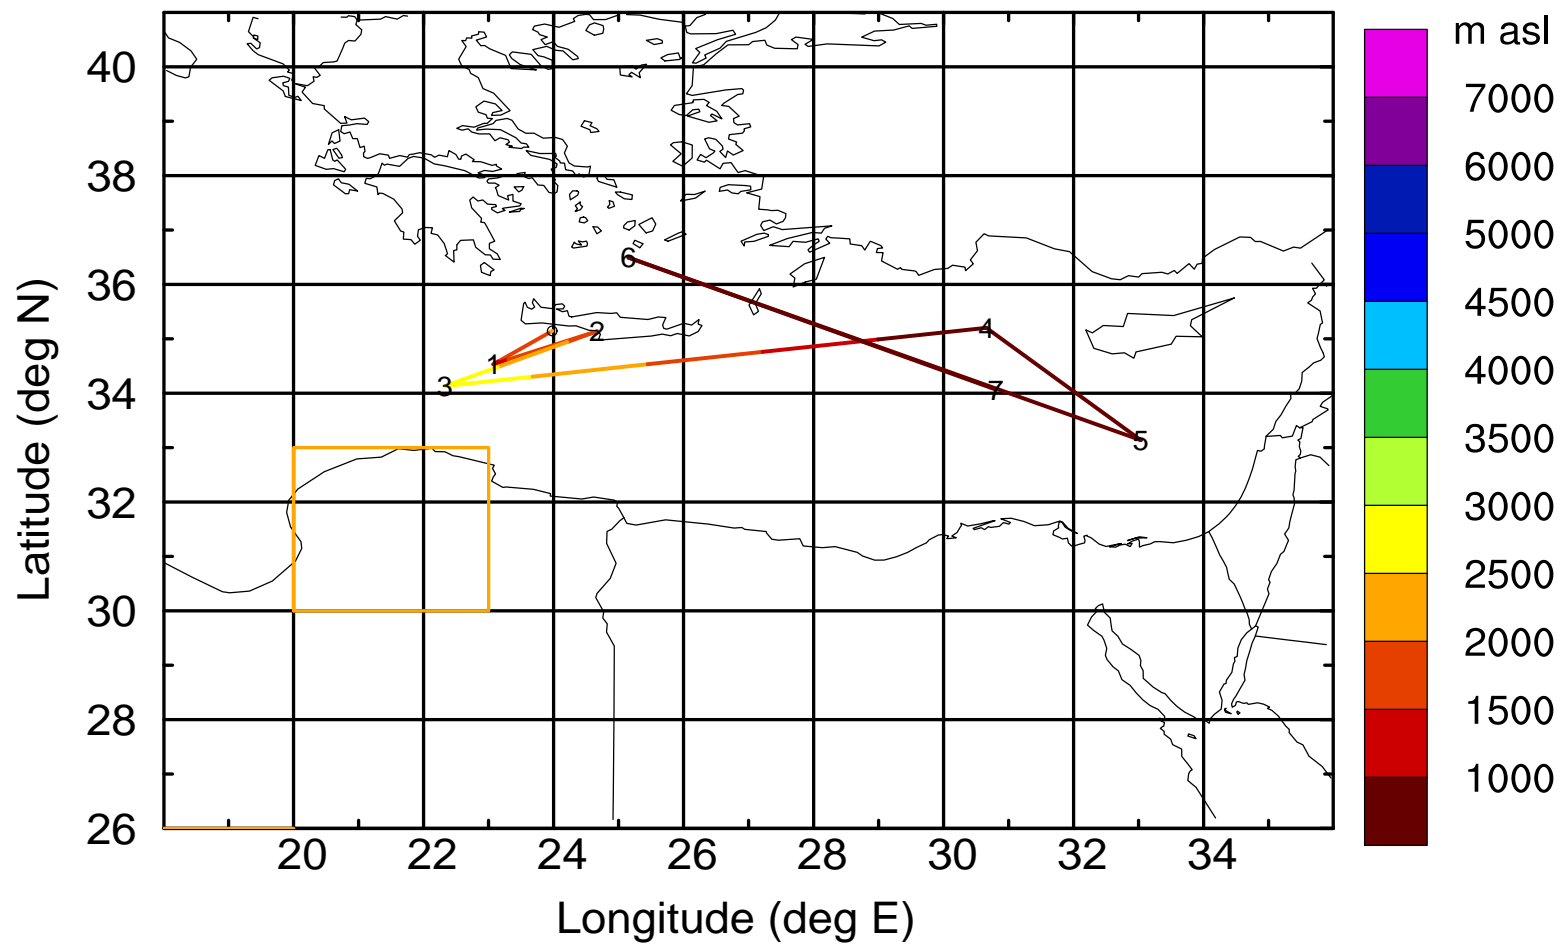

Paphos ground station 20170407

BWD 20170407/21 -85H = 04/08 UTC