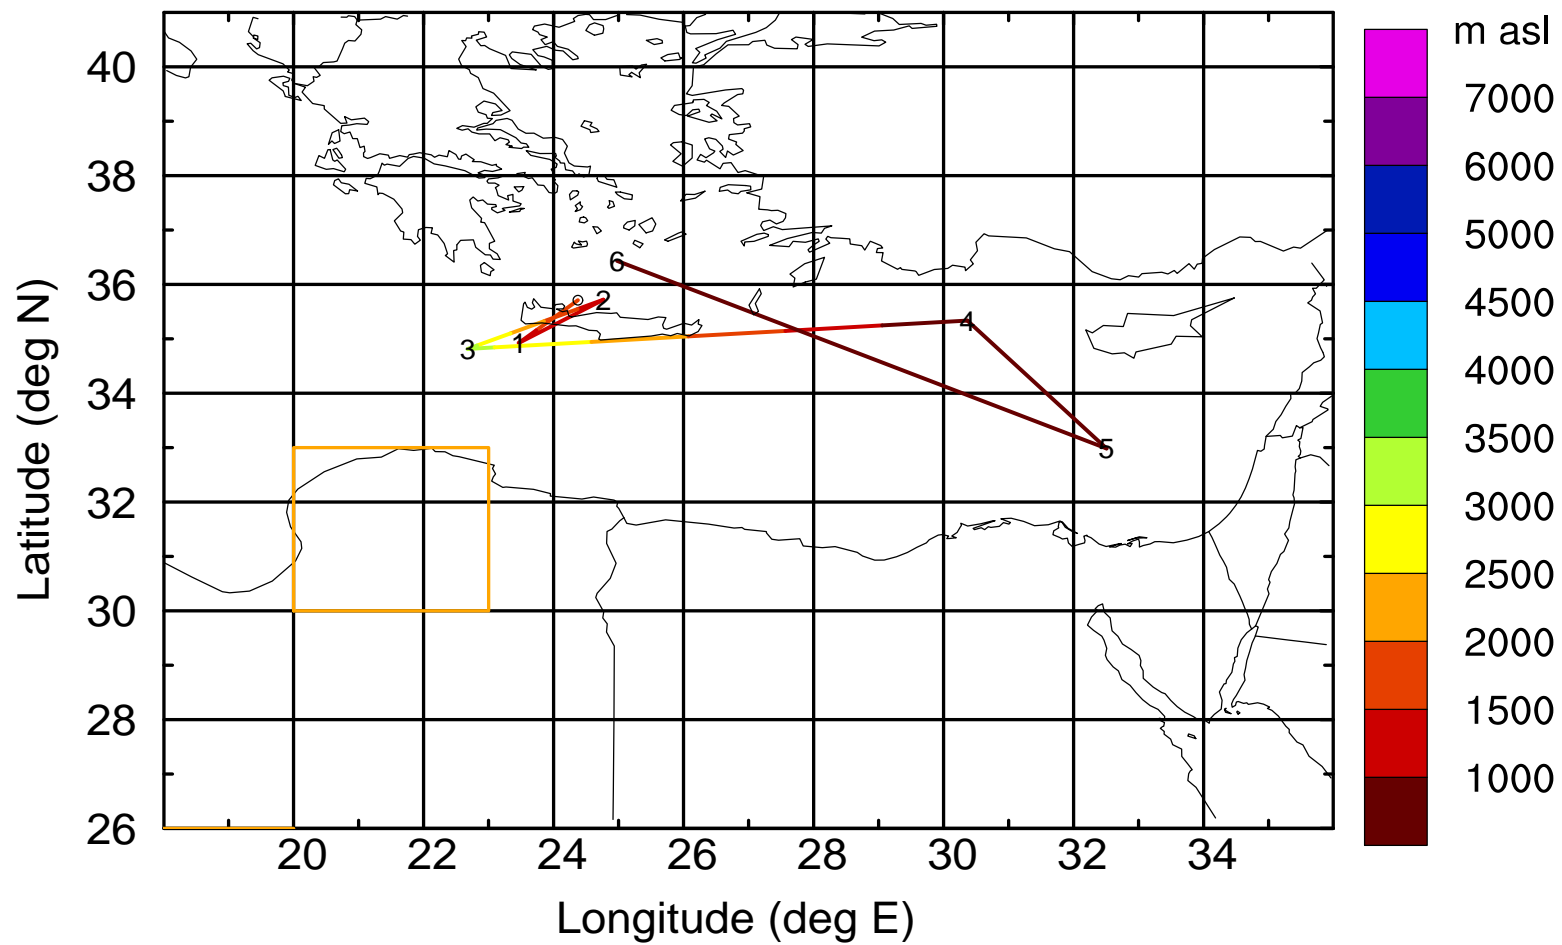

BWD 20170407/21 -80H = 04/13 UTC

Paphos ground station 20170407

BWD 20170407/21 -81H = 04/12 UTC

Paphos ground station 20170407

BWD 20170407/21 -82H = 04/11 UTC

Paphos ground station 20170407

BWD 20170407/21 -83H = 04/10 UTC