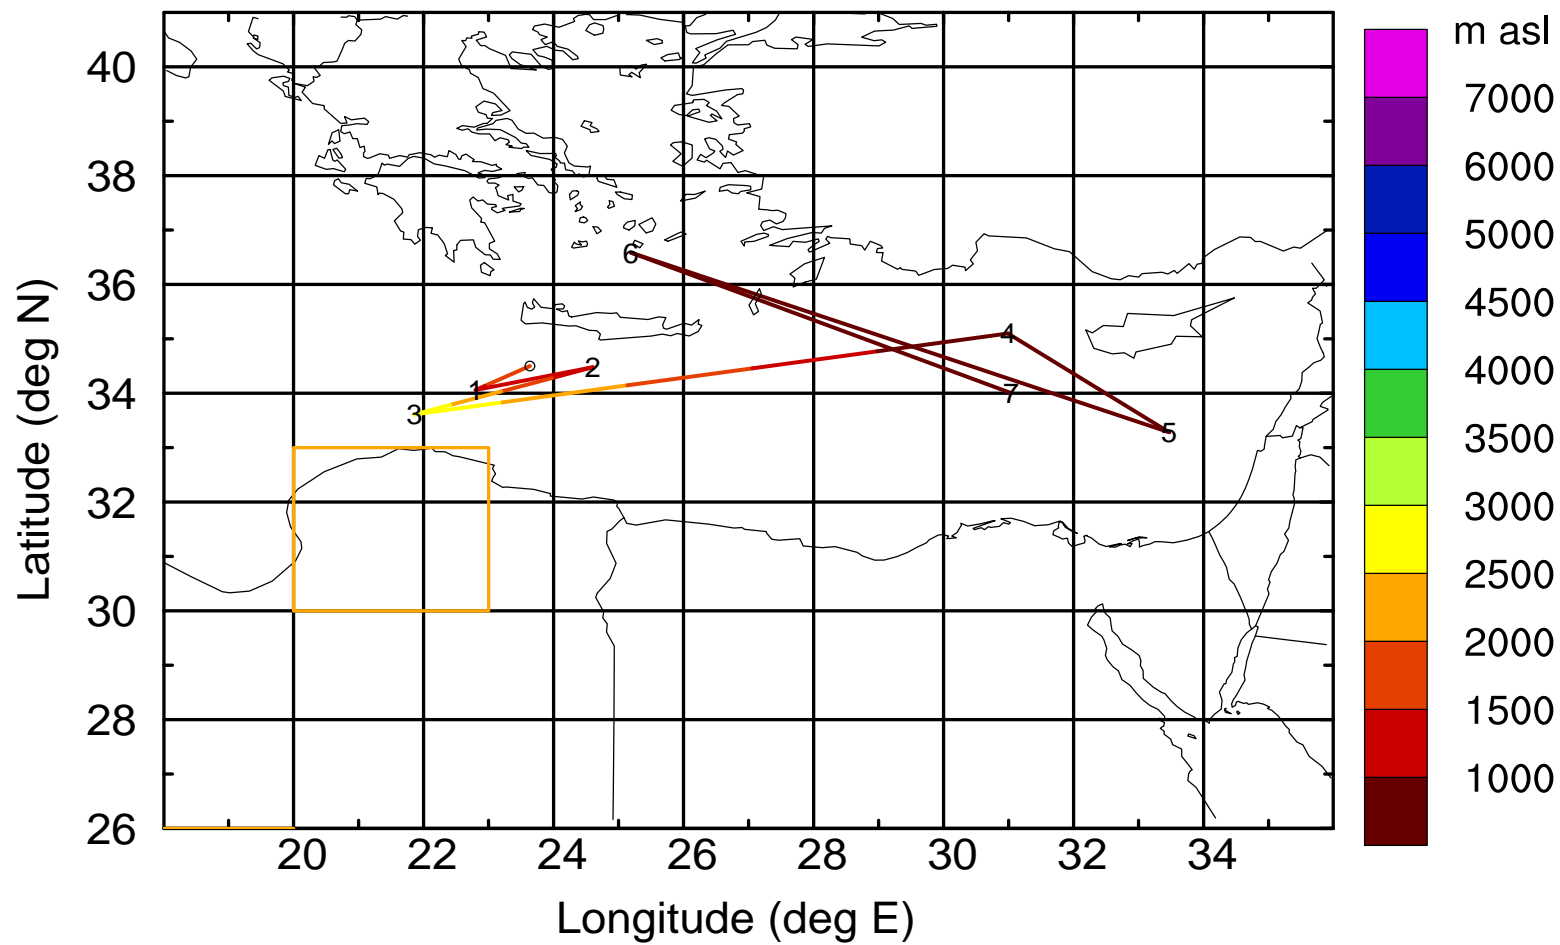

Paphos ground station 20170407

BWD 20170407/21 -87H = 04/06 UTC