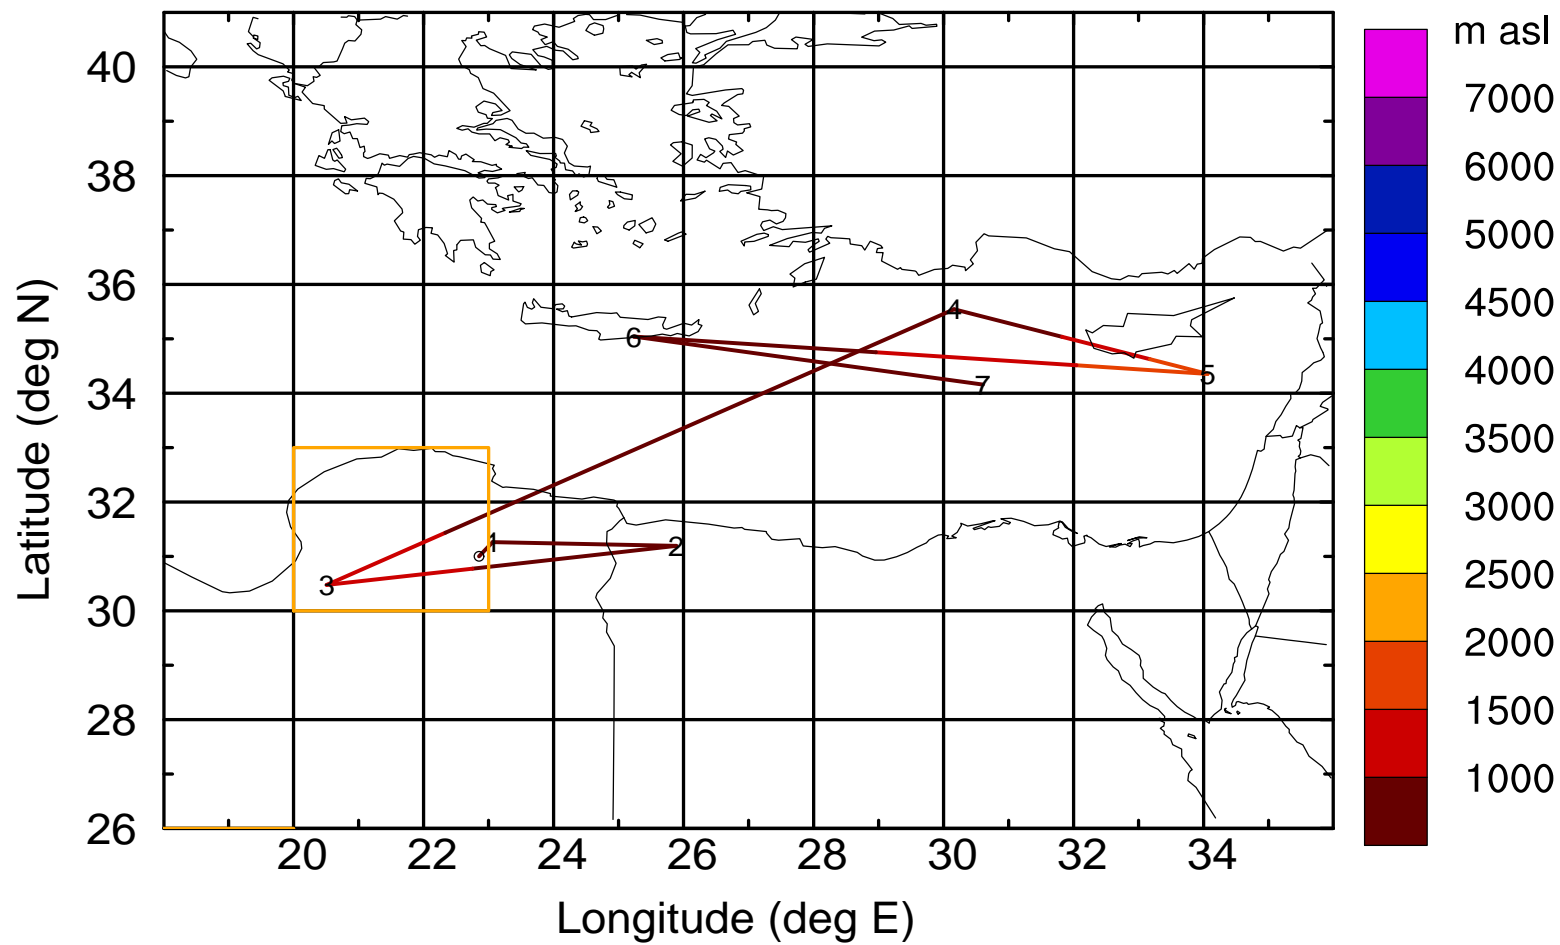

Paphos ground station 20170407

BWD 20170407/21 -99H = 03/18 UTC