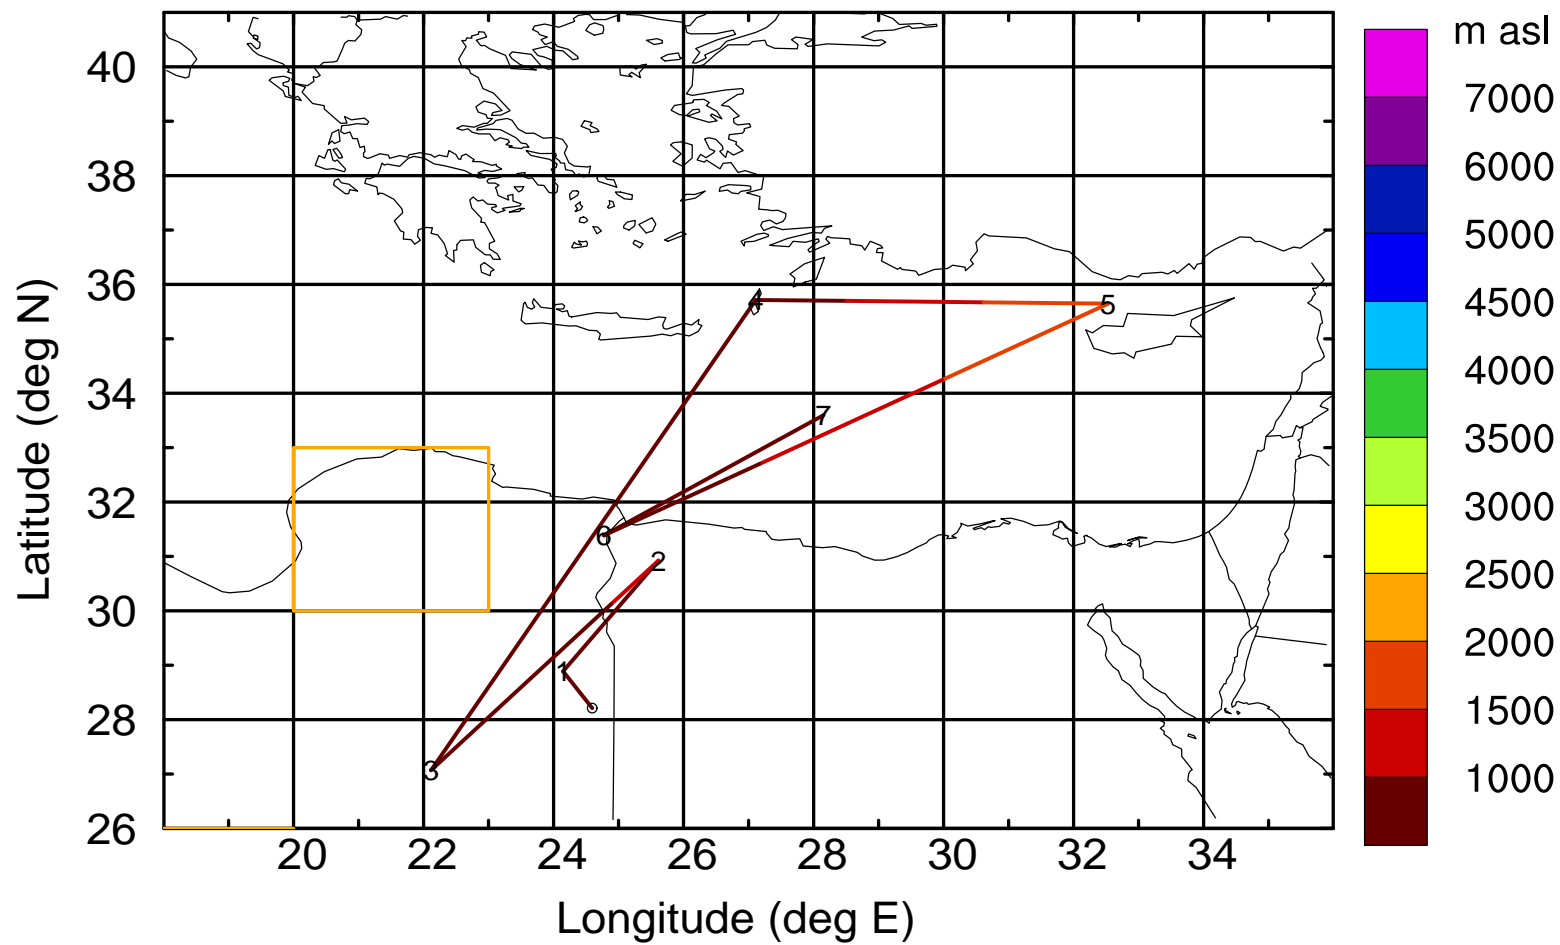

Paphos ground station 20170407

BWD 20170407/21-115H = 03/02 UTC