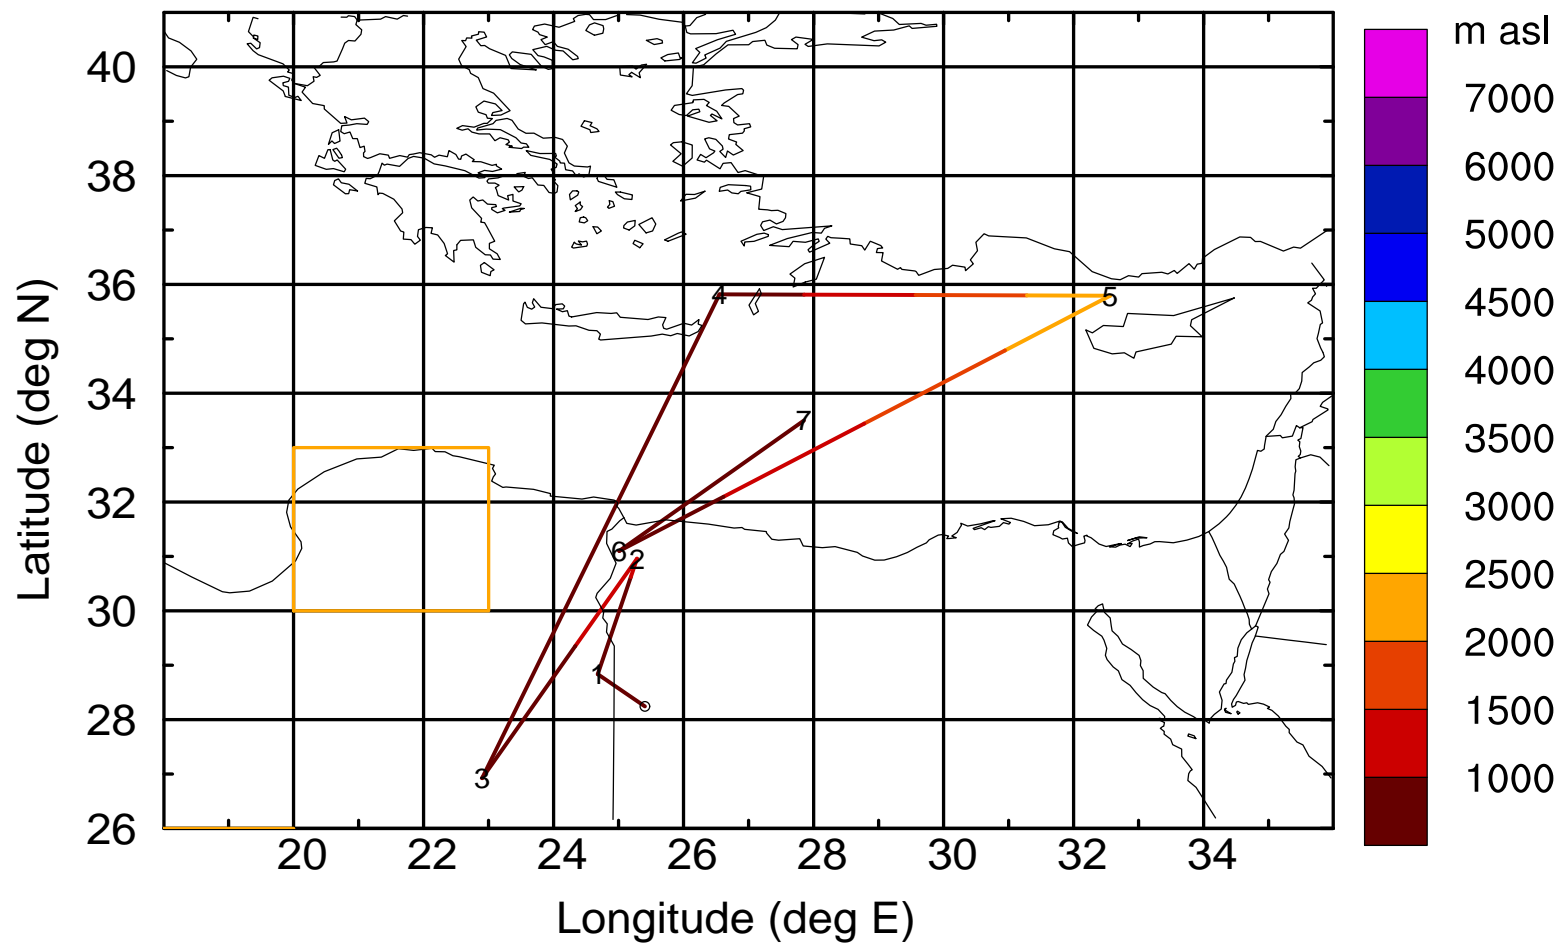

BWD 20170407/21-115H = 03/02 UTC

Paphos ground station 20170407

BWD 20170407/21-116H = 03/01 UTC

Paphos ground station 20170407

BWD 20170407/21-117H = 03/00 UTC

Paphos ground station 20170407

BWD 20170407/21-118H = 02/23 UTC