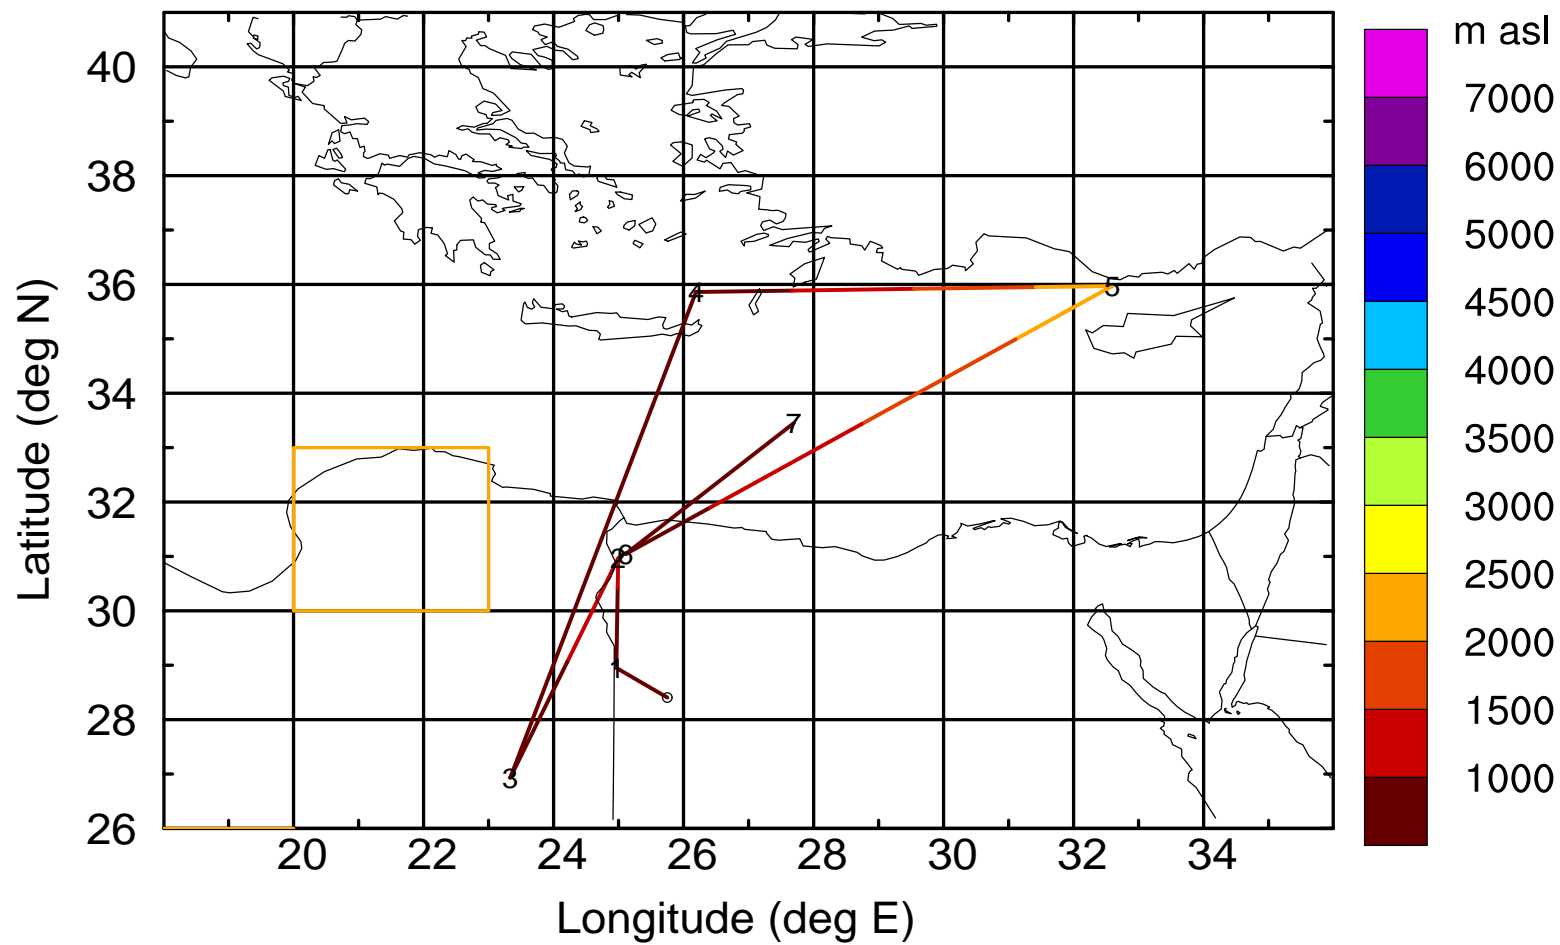

Paphos ground station 20170407

BWD 20170407/21-119H = 02/22 UTC

Paphos ground station 20170407

BWD 20170407/21-120H = 02/21 UTC

Paphos ground station 20170407

BWD 20170407/21-121H = 02/20 UTC

Paphos ground station 20170407