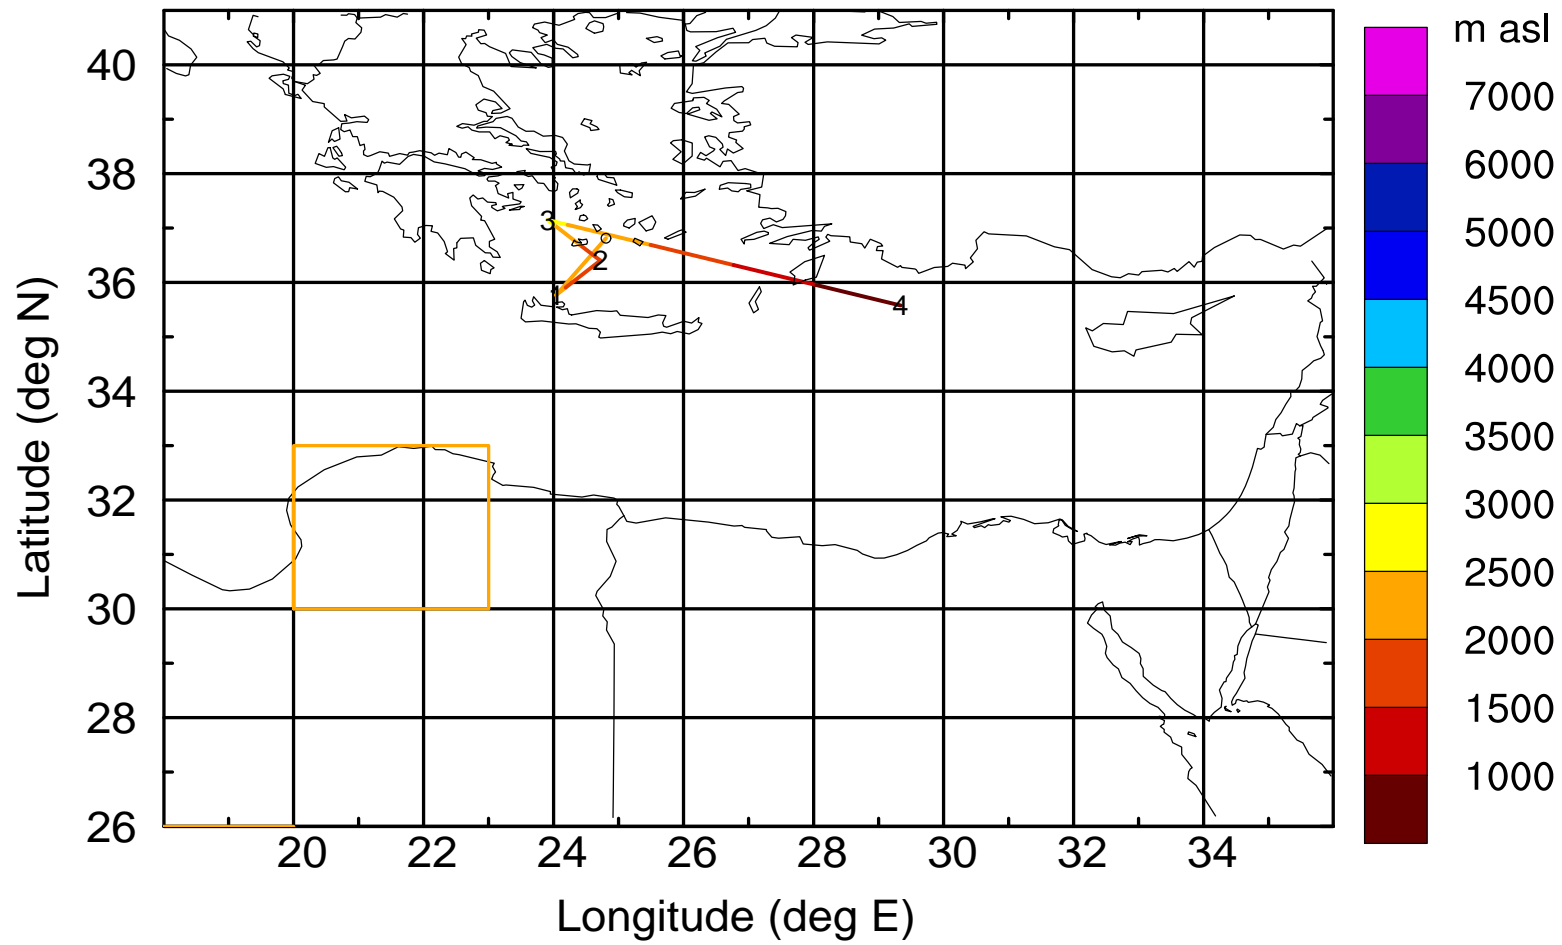

Paphos ground station 20170407

BWD 20170407/21 -78H = 04/15 UTC