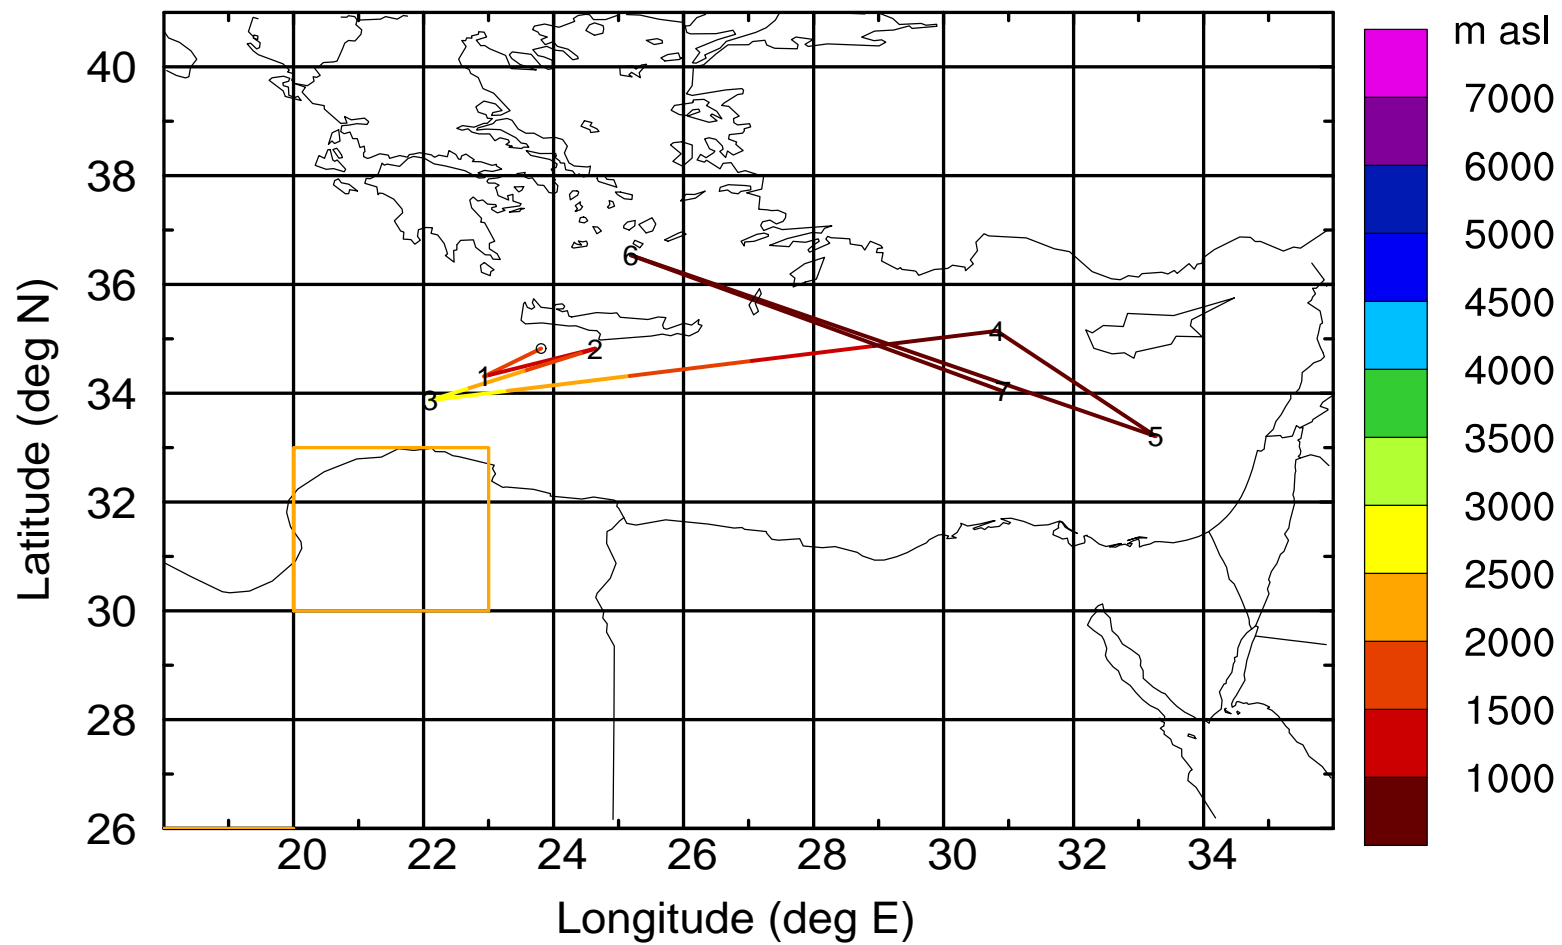

Paphos ground station 20170407

BWD 20170407/21 -84H = 04/09 UTC

Paphos ground station 20170407

BWD 20170407/21 -85H = 04/08 UTC

Paphos ground station 20170407

BWD 20170407/21 -86H = 04/07 UTC

Paphos ground station 20170407