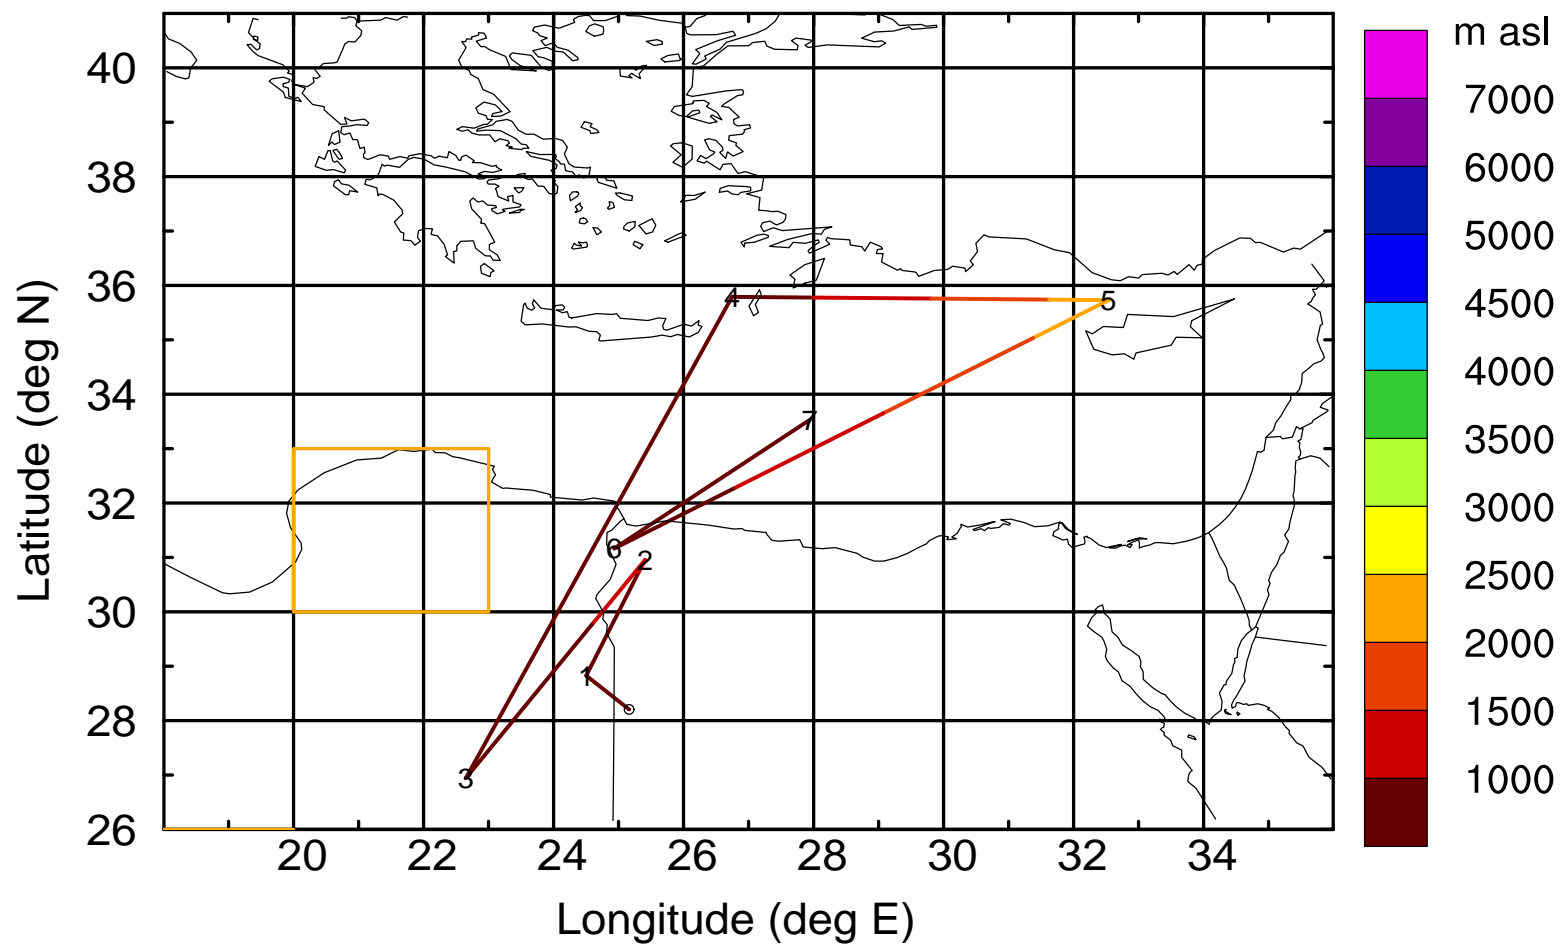

BWD 20170407/21-115H = 03/02 UTC

Paphos ground station 20170407

BWD 20170407/21-116H = 03/01 UTC

Paphos ground station 20170407

BWD 20170407/21-117H = 03/00 UTC

Paphos ground station 20170407

BWD 20170407/21-118H = 02/23 UTC