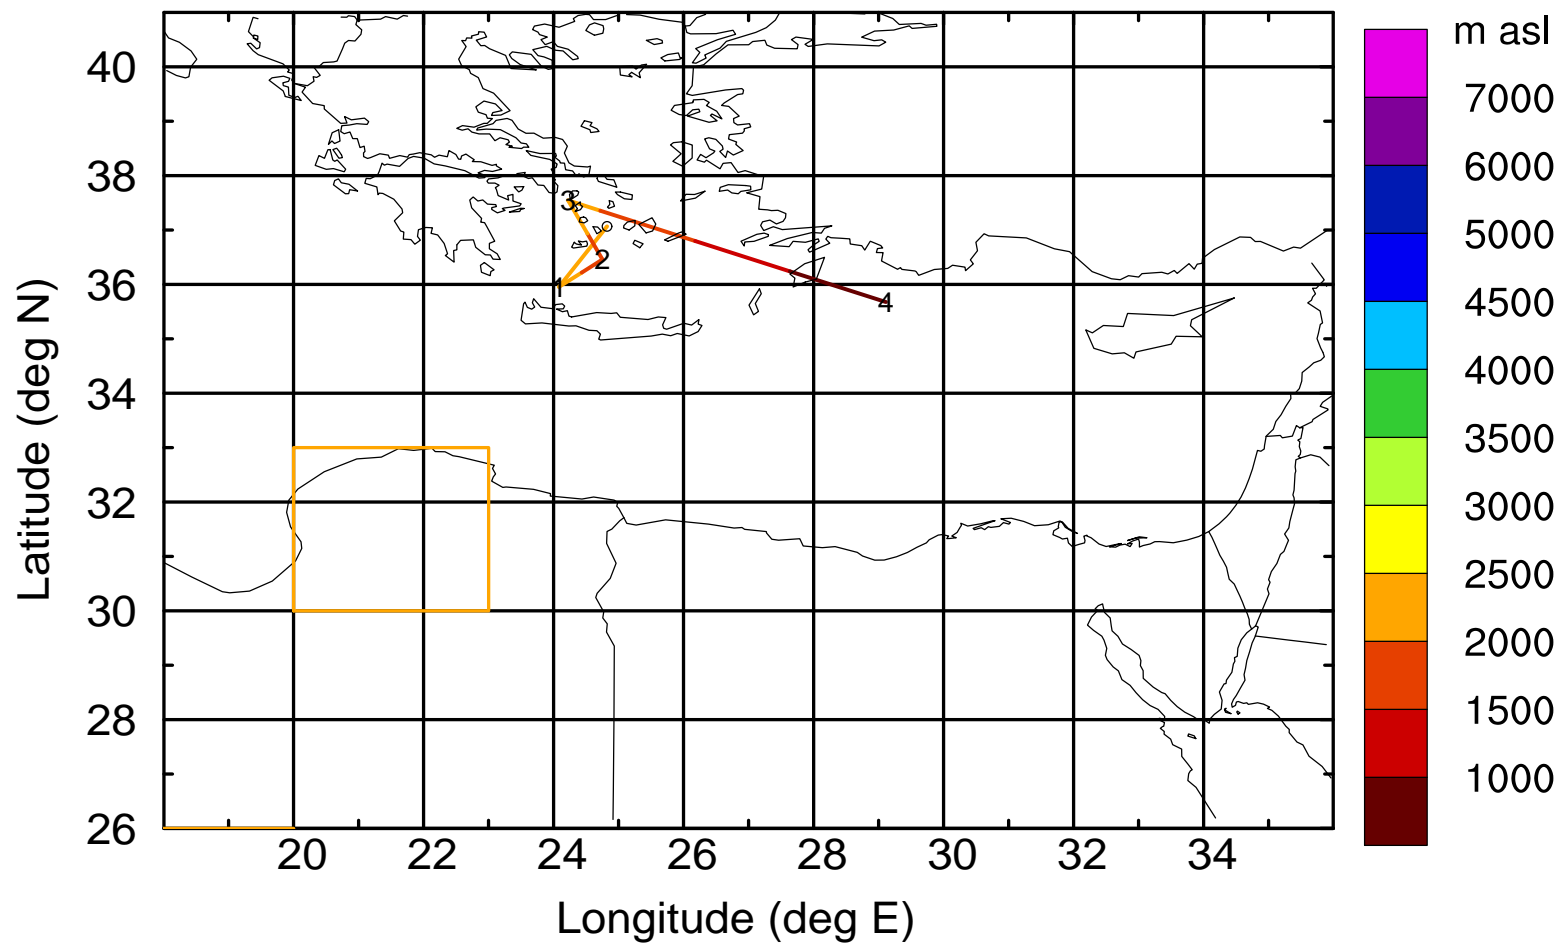

Paphos ground station 20170407

BWD 20170407/21 -77H = 04/16 UTC