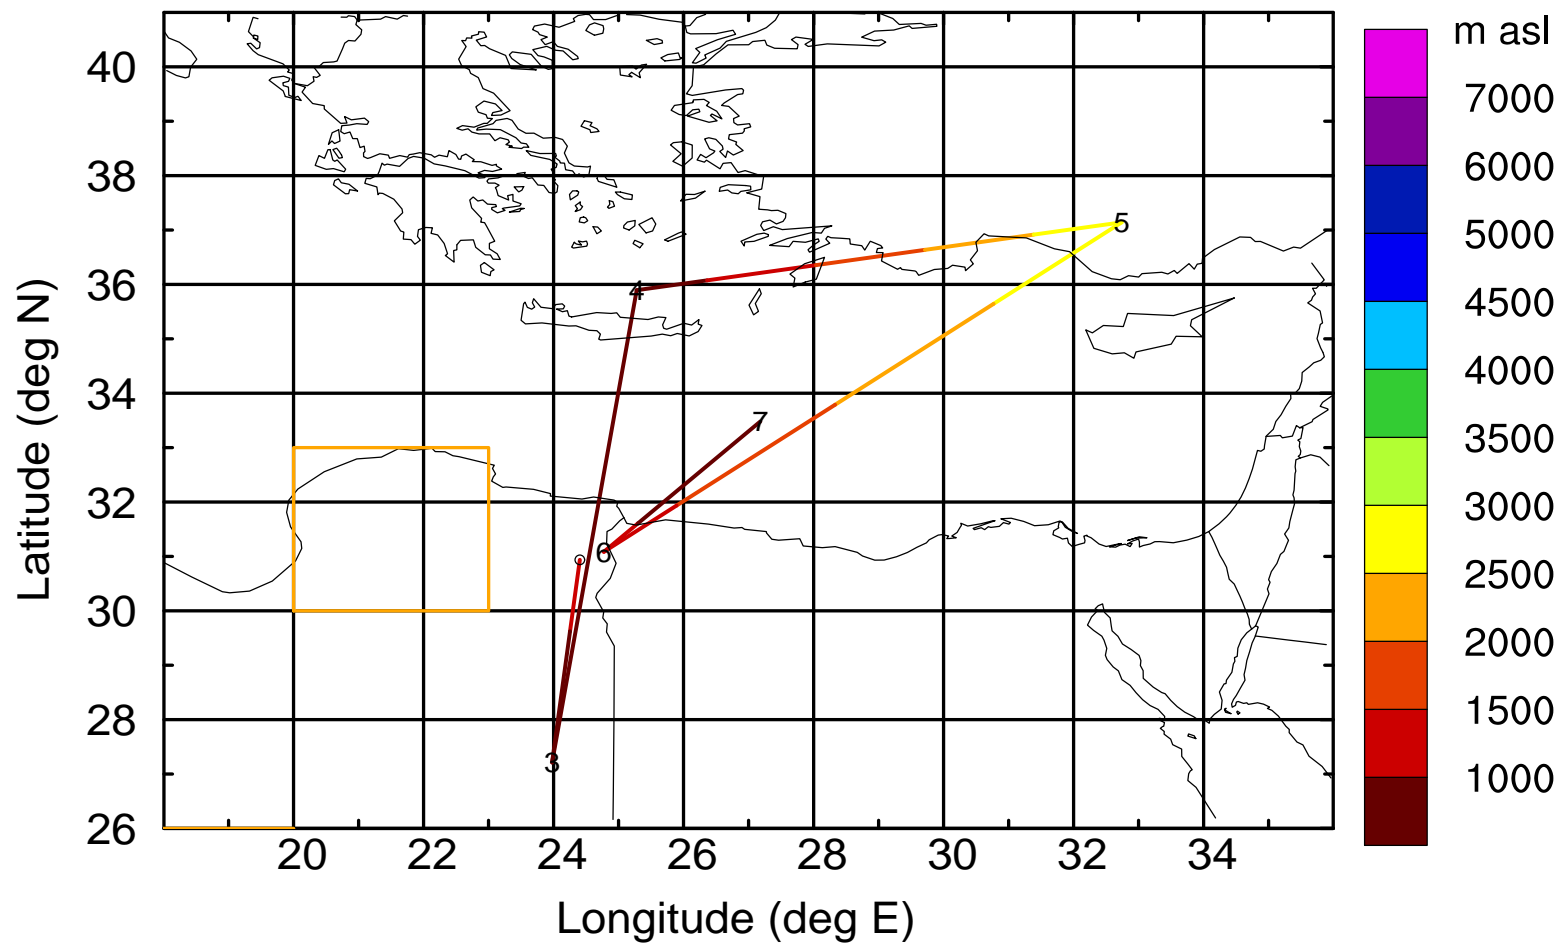

BWD 20170407/21-122H = 02/19 UTC

Paphos ground station 20170407

BWD 20170407/21-123H = 02/18 UTC

Paphos ground station 20170407

BWD 20170407/21-124H = 02/17 UTC

Paphos ground station 20170407

BWD 20170407/21-125H = 02/16 UTC