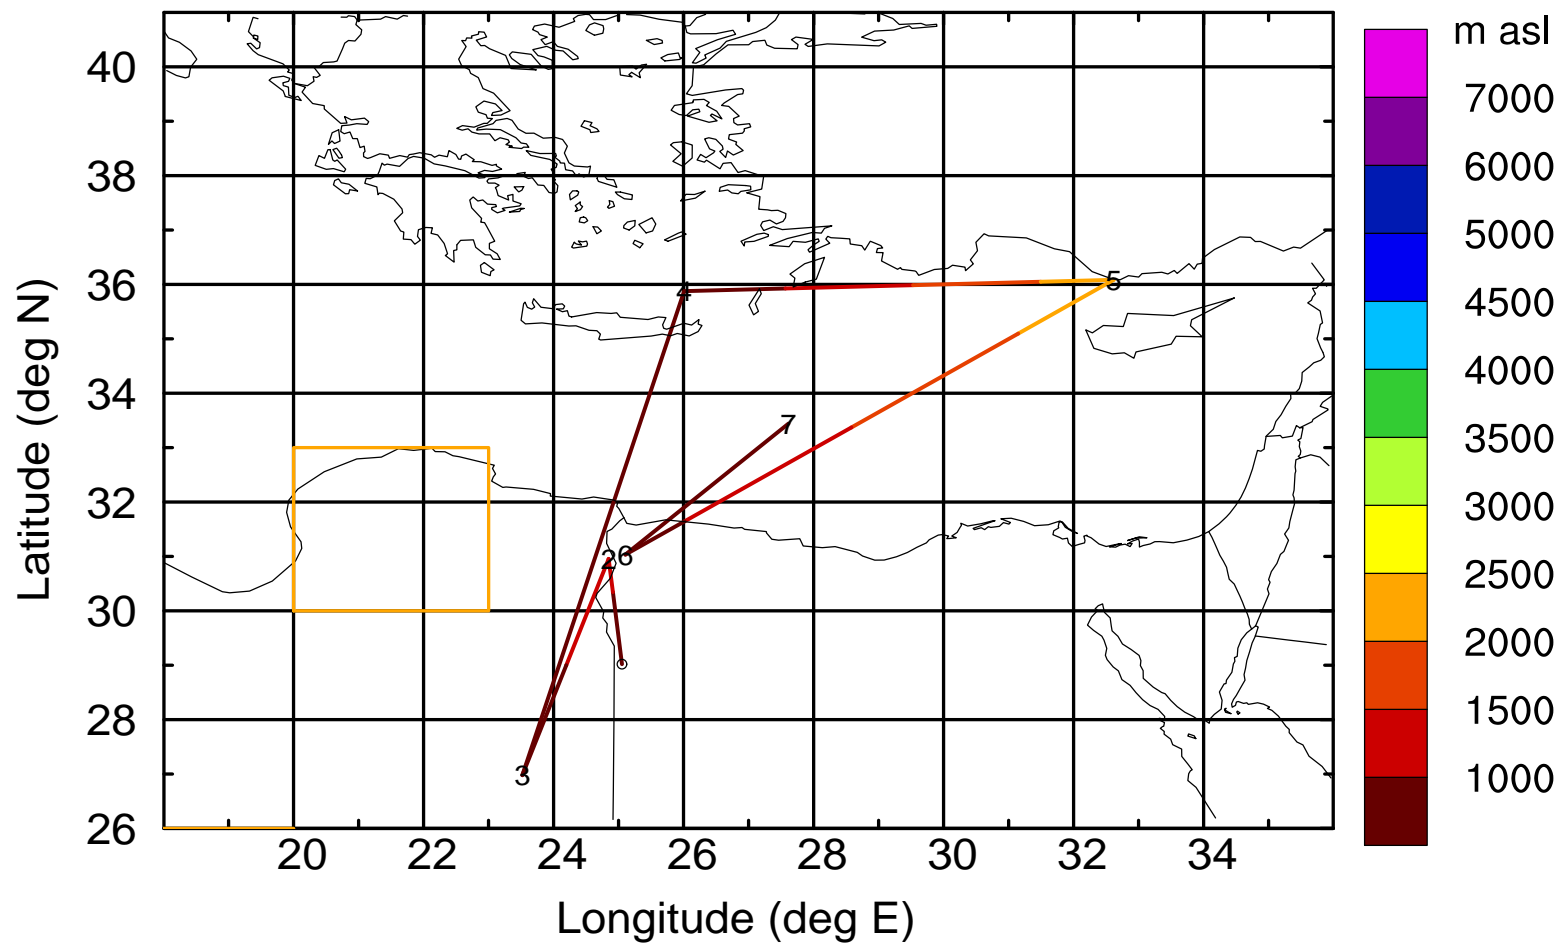

Paphos ground station 20170407

BWD 20170407/21-119H = 02/22 UTC

Paphos ground station 20170407

BWD 20170407/21-120H = 02/21 UTC

Paphos ground station 20170407

BWD 20170407/21-121H = 02/20 UTC

Paphos ground station 20170407