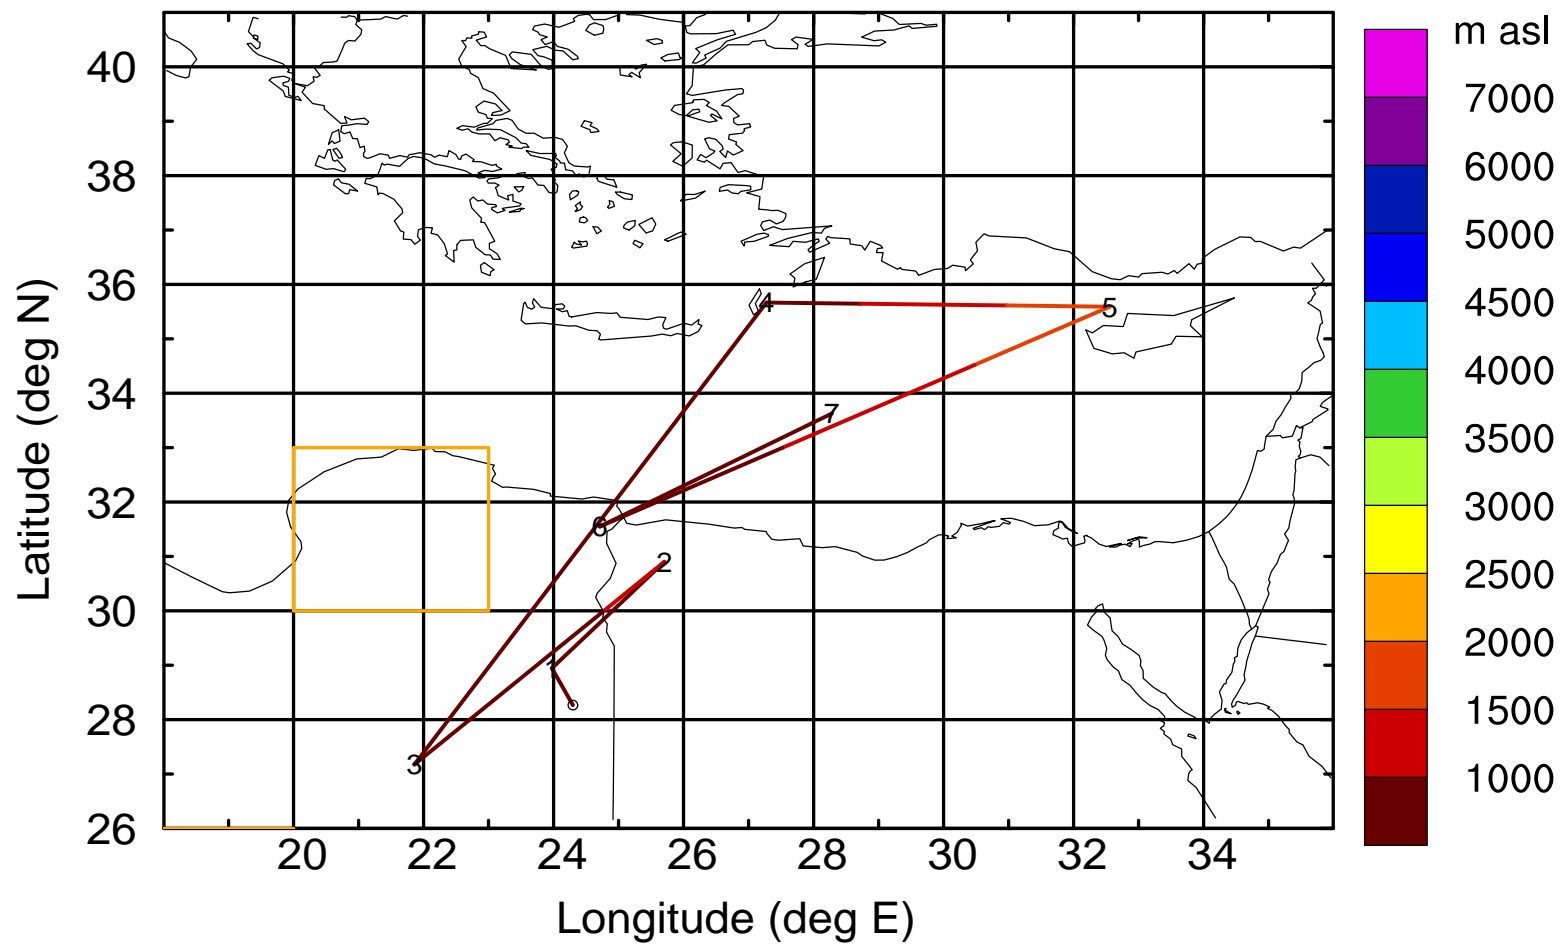

Paphos ground station 20170407

BWD 20170407/21-112H = 03/05 UTC

Paphos ground station 20170407

BWD 20170407/21-113H = 03/04 UTC

Paphos ground station 20170407

BWD 20170407/21-114H = 03/03 UTC

Paphos ground station 20170407