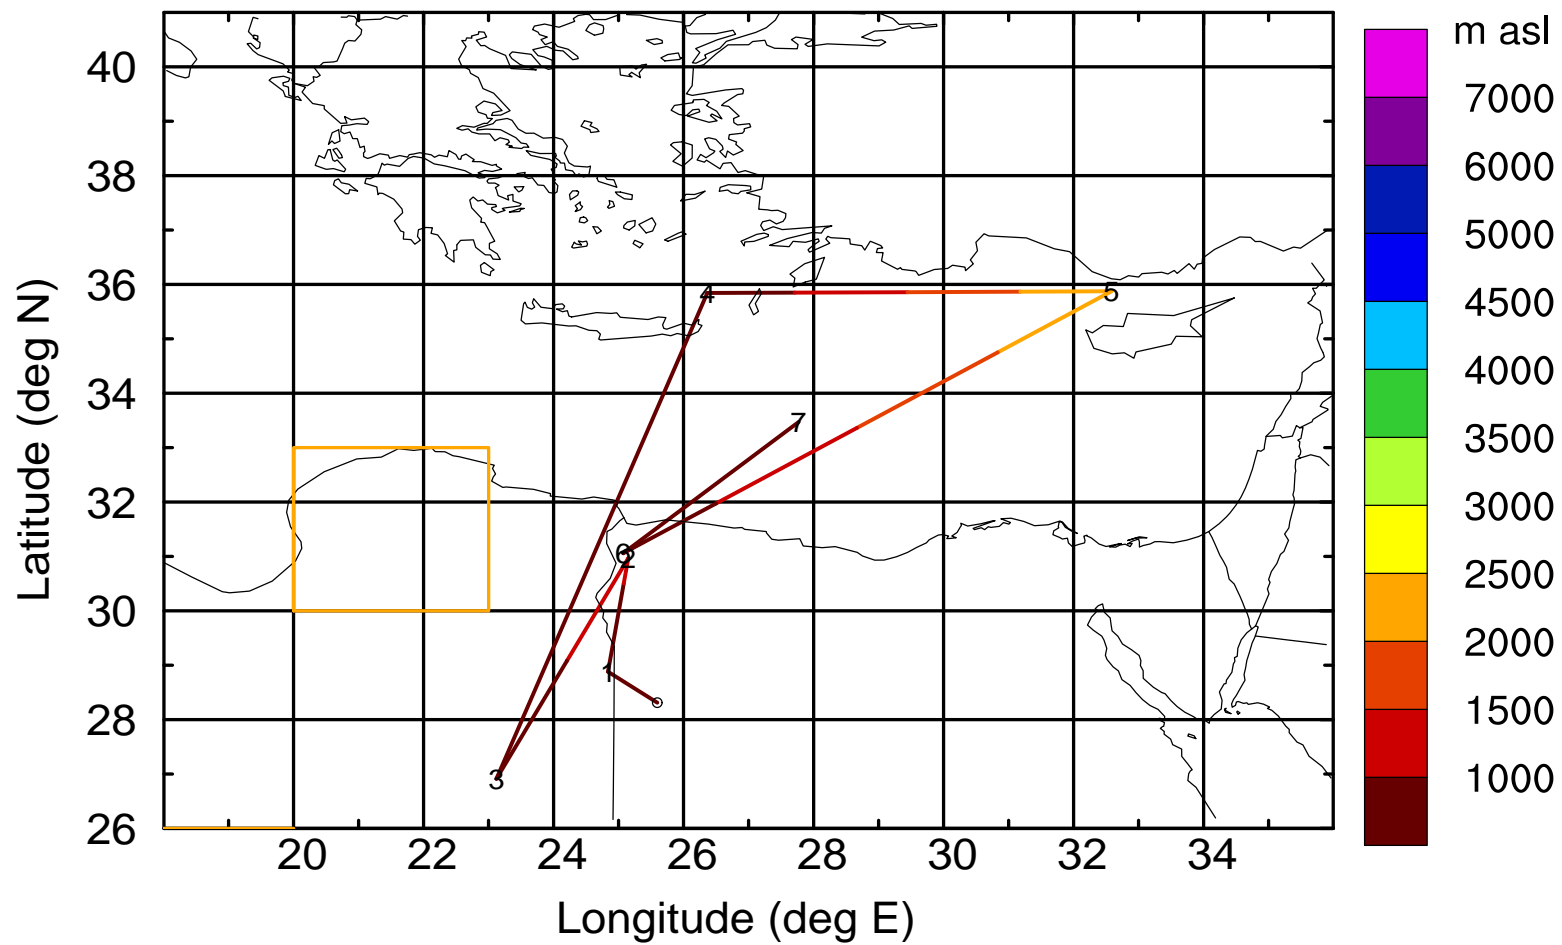

Paphos ground station 20170407

BWD 20170407/21-119H = 02/22 UTC