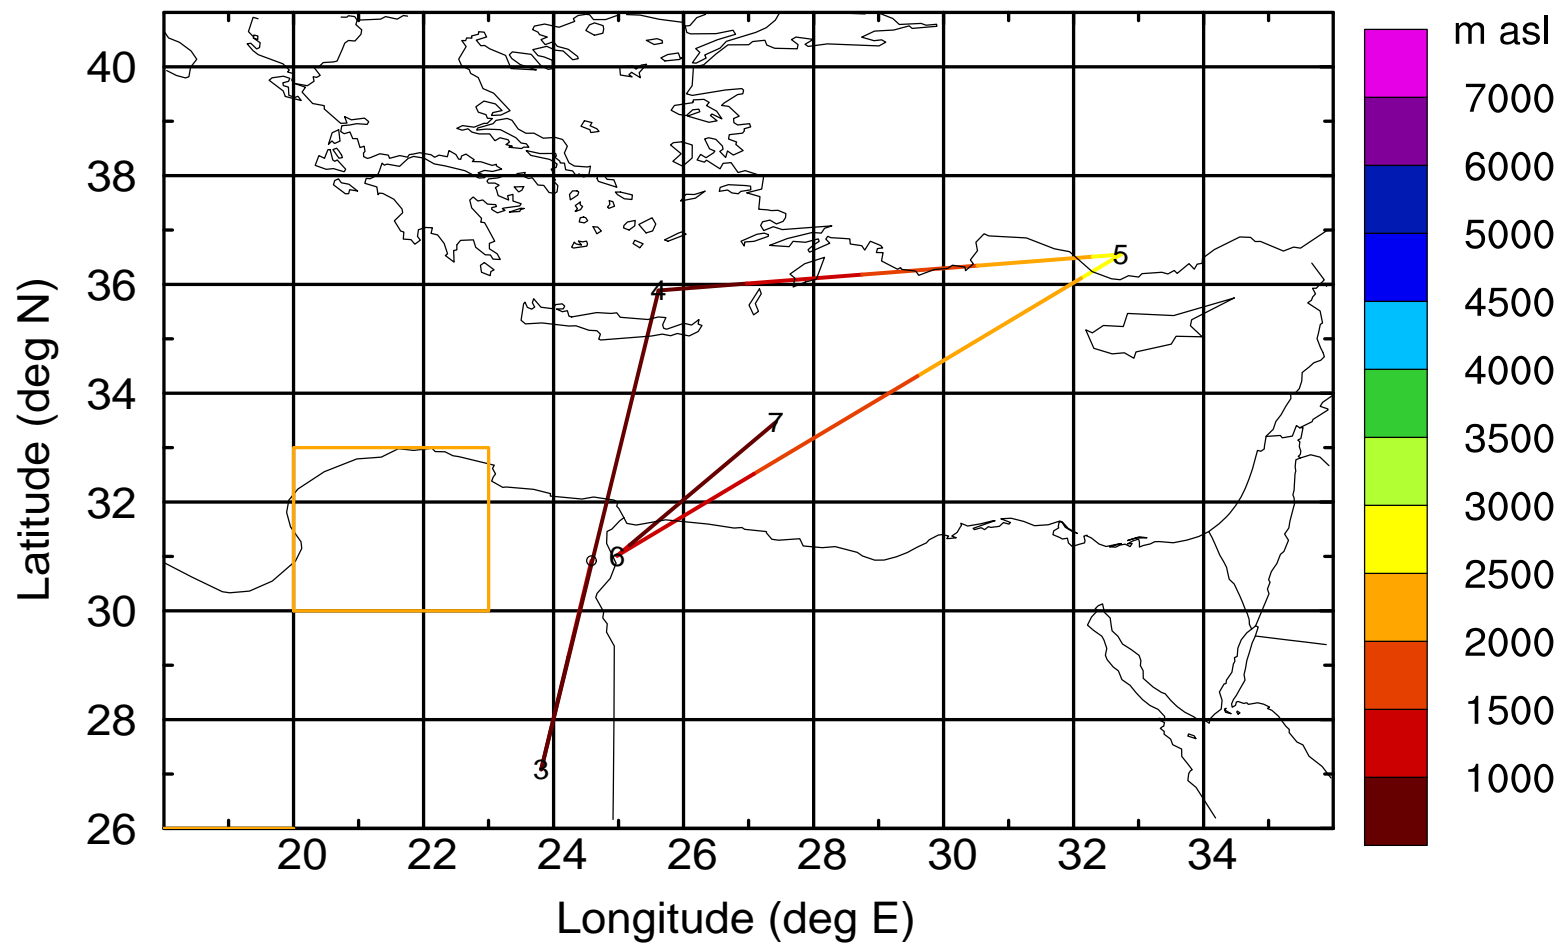

Paphos ground station 20170407

BWD 20170407/21-123H = 02/18 UTC