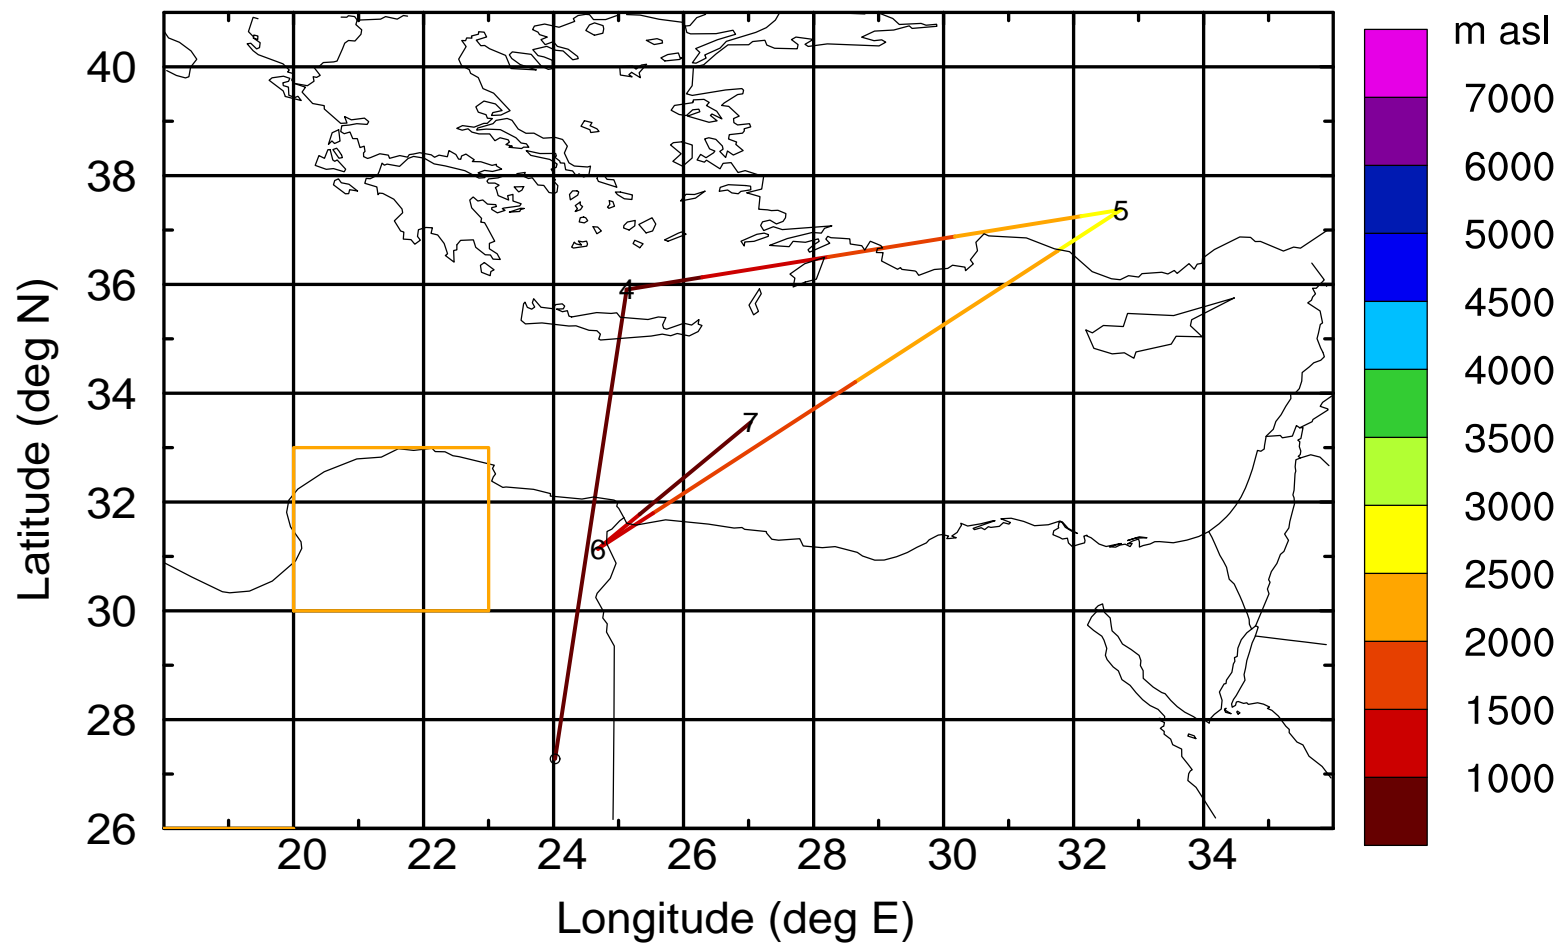

Paphos ground station 20170407

BWD 20170407/21-126H = 02/15 UTC