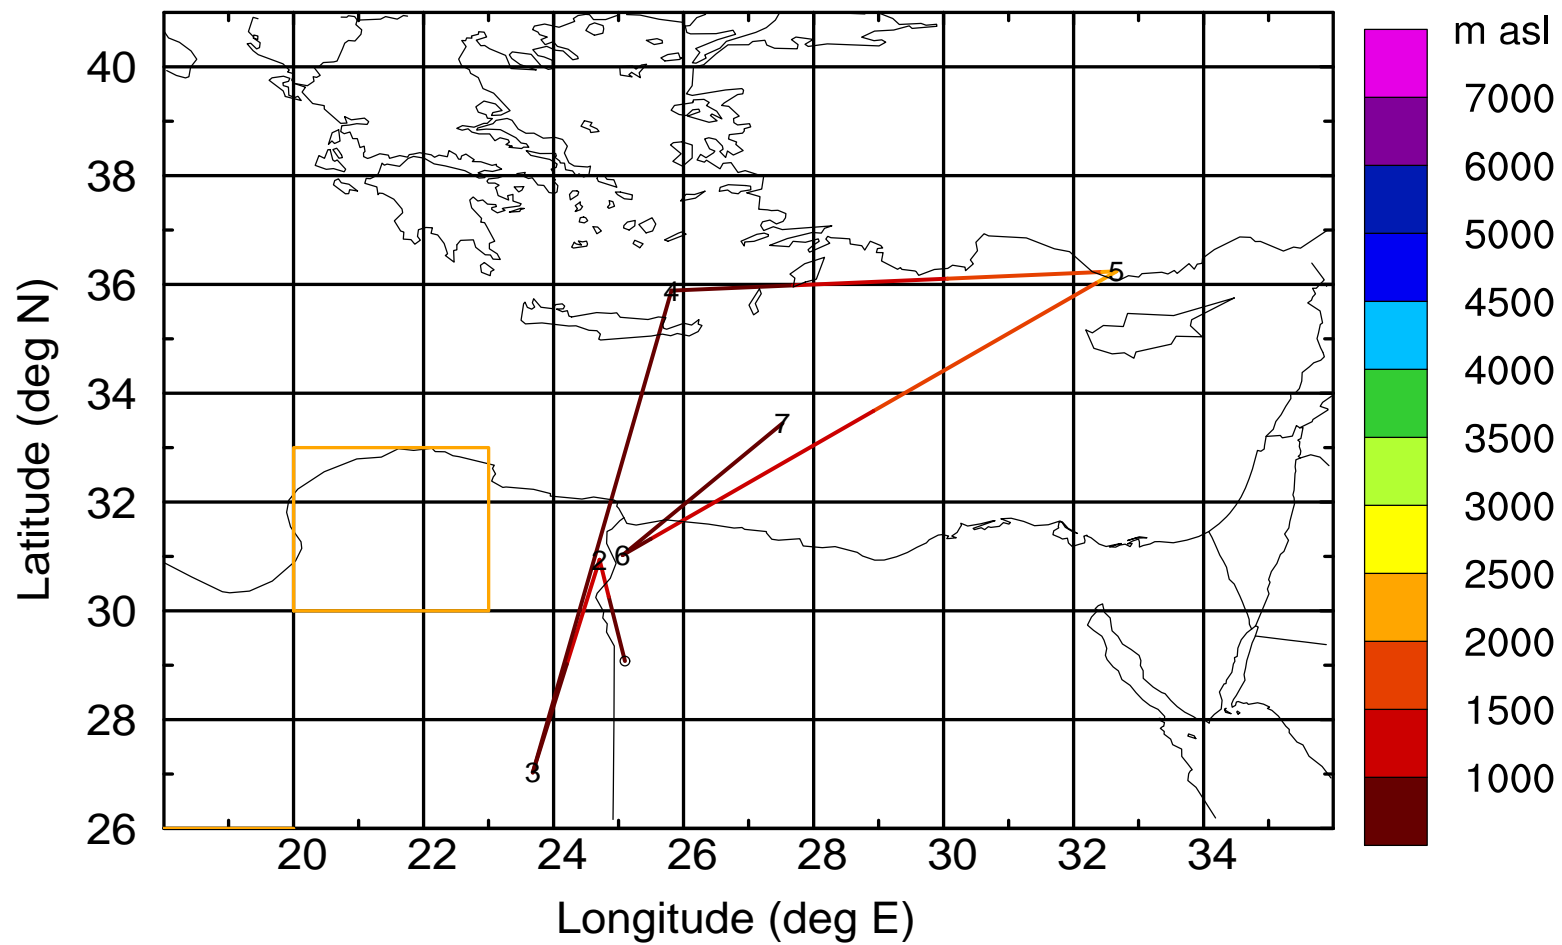

Paphos ground station 20170407

BWD 20170407/21-122H = 02/19 UTC