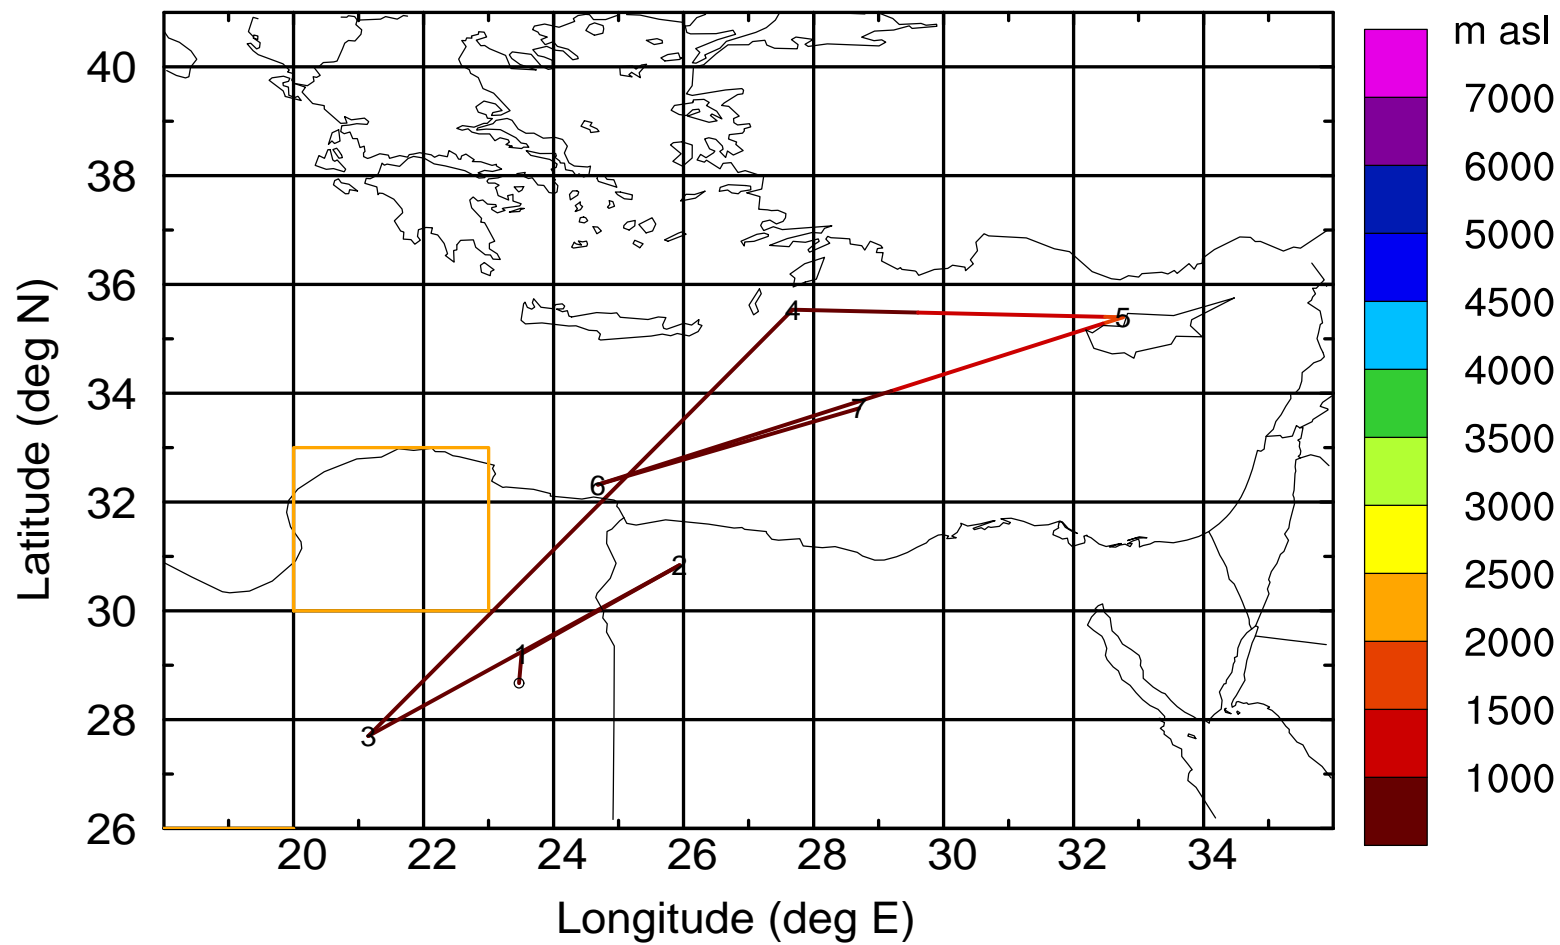

BWD 20170407/21-108H = 03/09 UTC

Paphos ground station 20170407

BWD 20170407/21-109H = 03/08 UTC

Paphos ground station 20170407

BWD 20170407/21-110H = 03/07 UTC

Paphos ground station 20170407

BWD 20170407/21-111H = 03/06 UTC