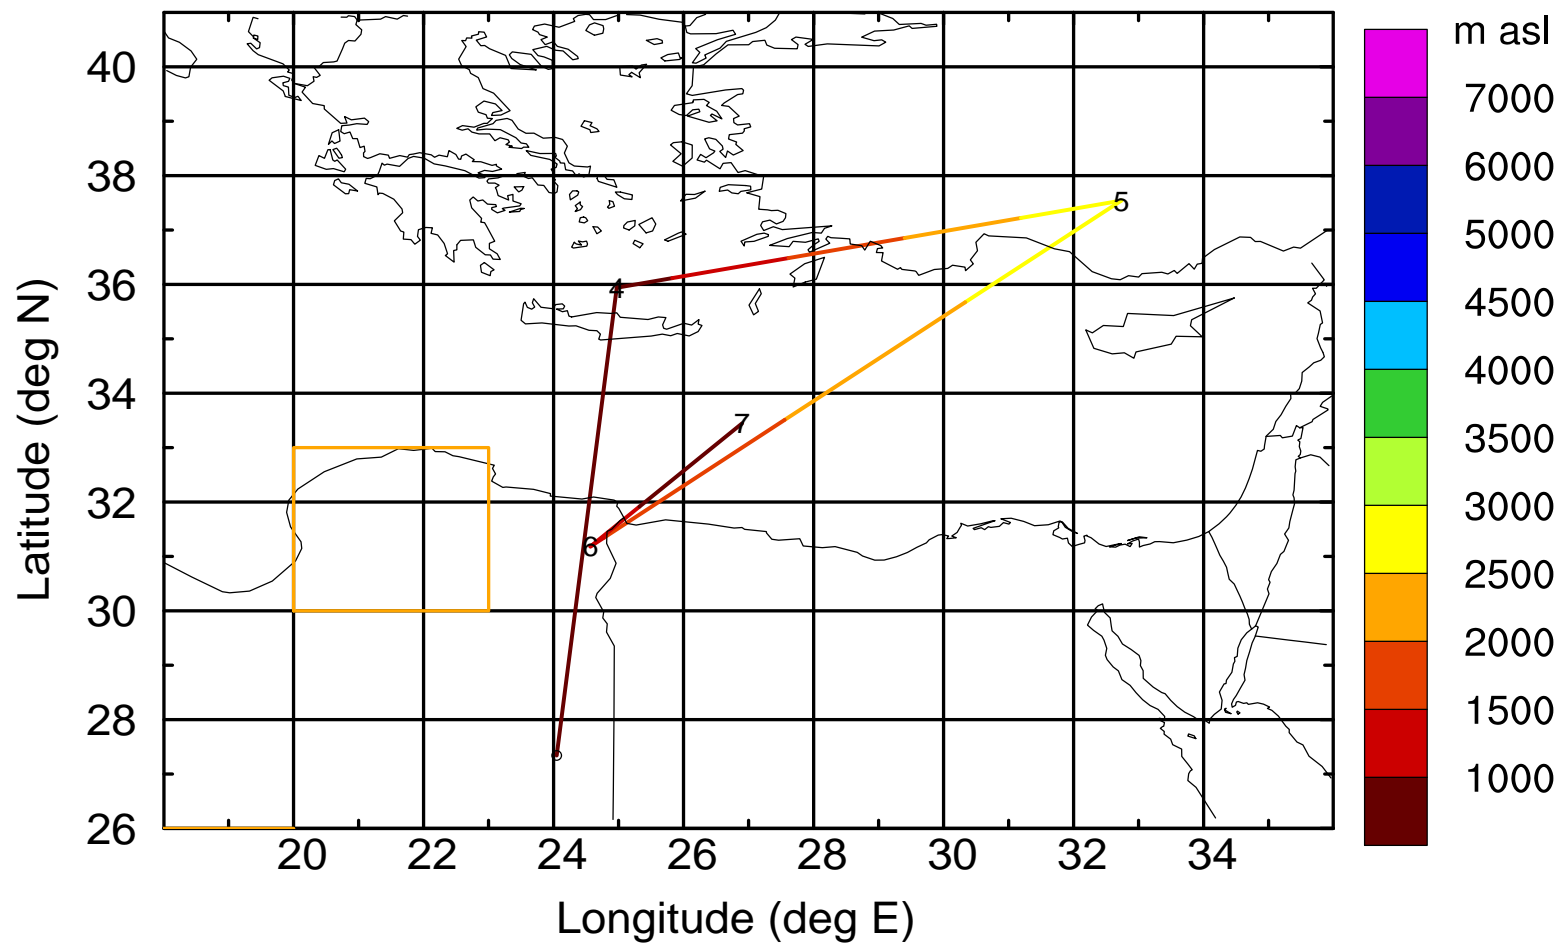

Paphos ground station 20170407

BWD 20170407/21-127H = 02/14 UTC