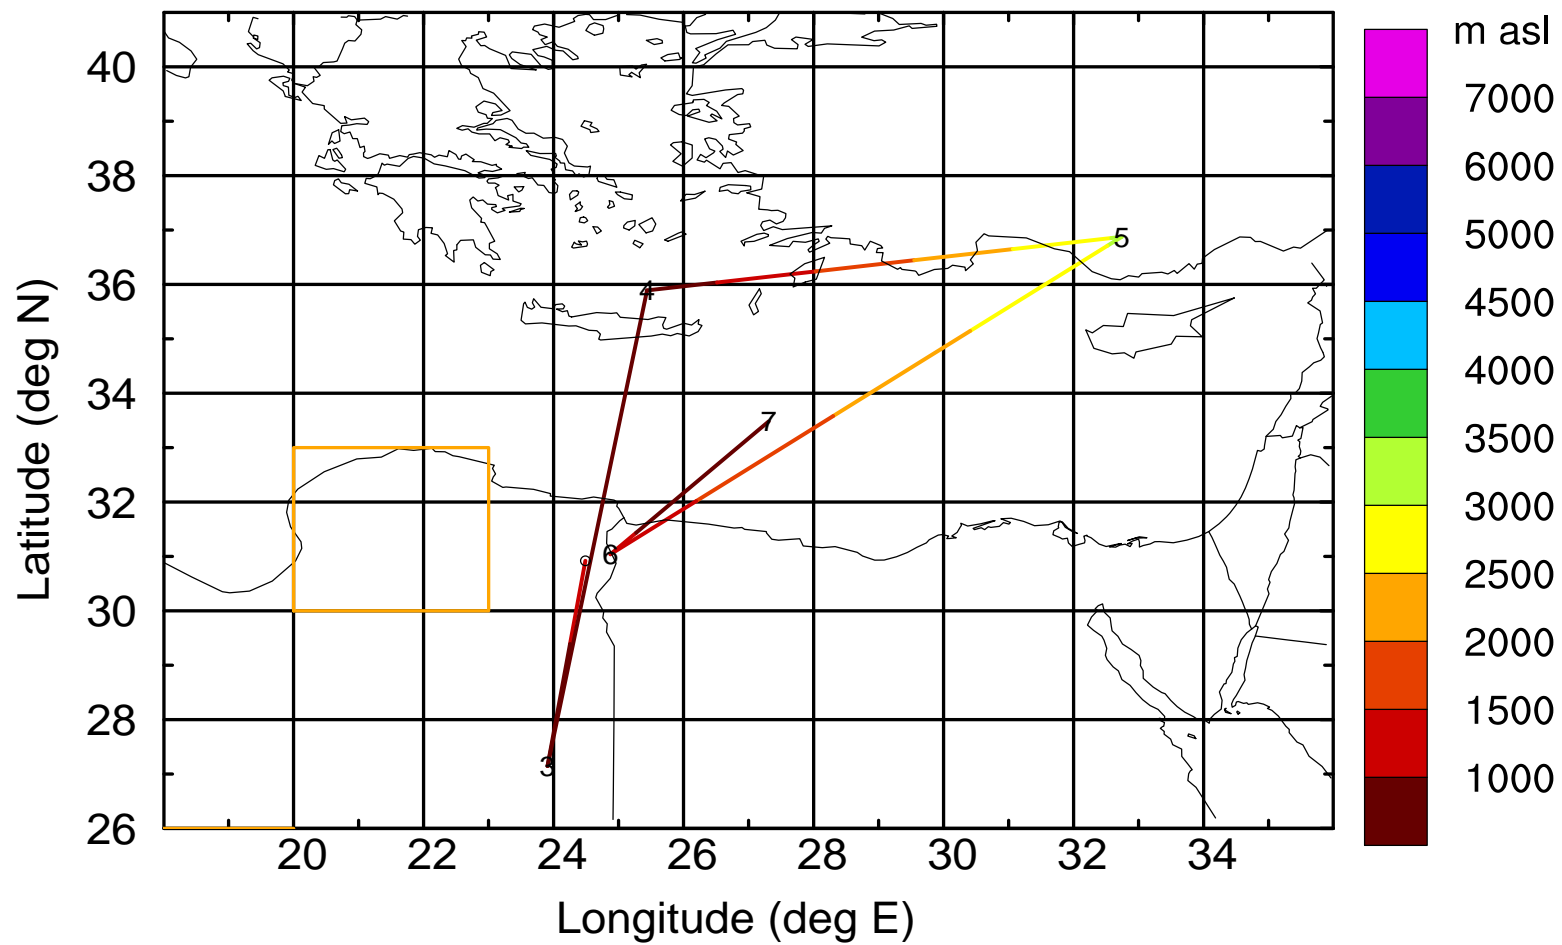

BWD 20170407/21-122H = 02/19 UTC

Paphos ground station 20170407

BWD 20170407/21-123H = 02/18 UTC

Paphos ground station 20170407

BWD 20170407/21-124H = 02/17 UTC

Paphos ground station 20170407

BWD 20170407/21-125H = 02/16 UTC