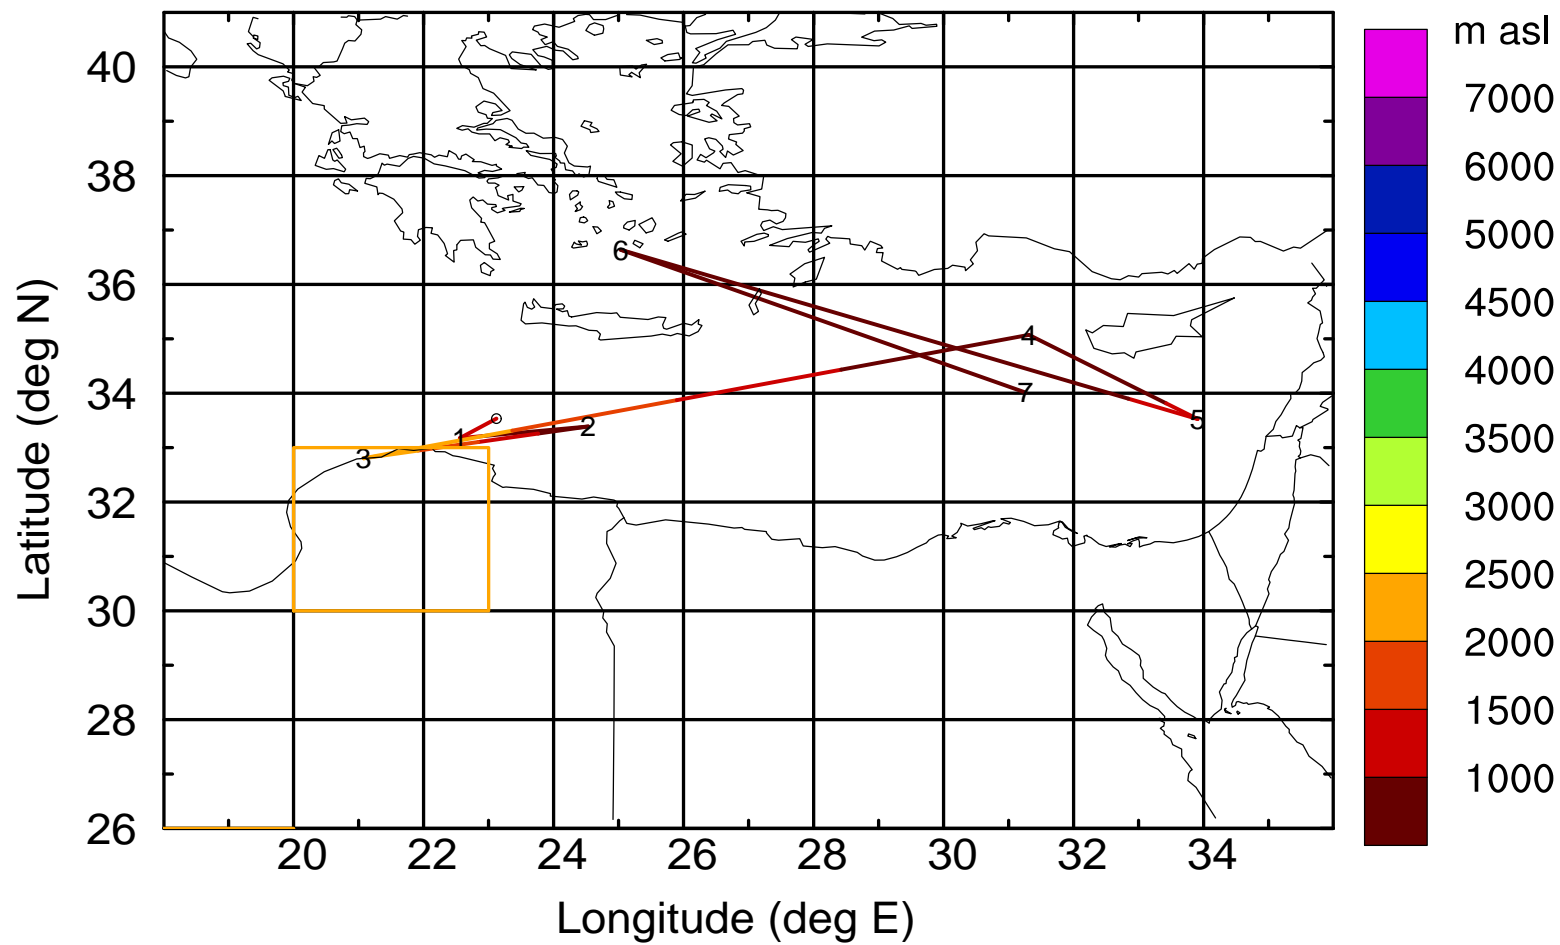

BWD 20170407/21 -87H = 04/06 UTC

Paphos ground station 20170407

BWD 20170407/21 -88H = 04/05 UTC

Paphos ground station 20170407

BWD 20170407/21 -89H = 04/04 UTC

Paphos ground station 20170407

BWD 20170407/21 -90H = 04/03 UTC