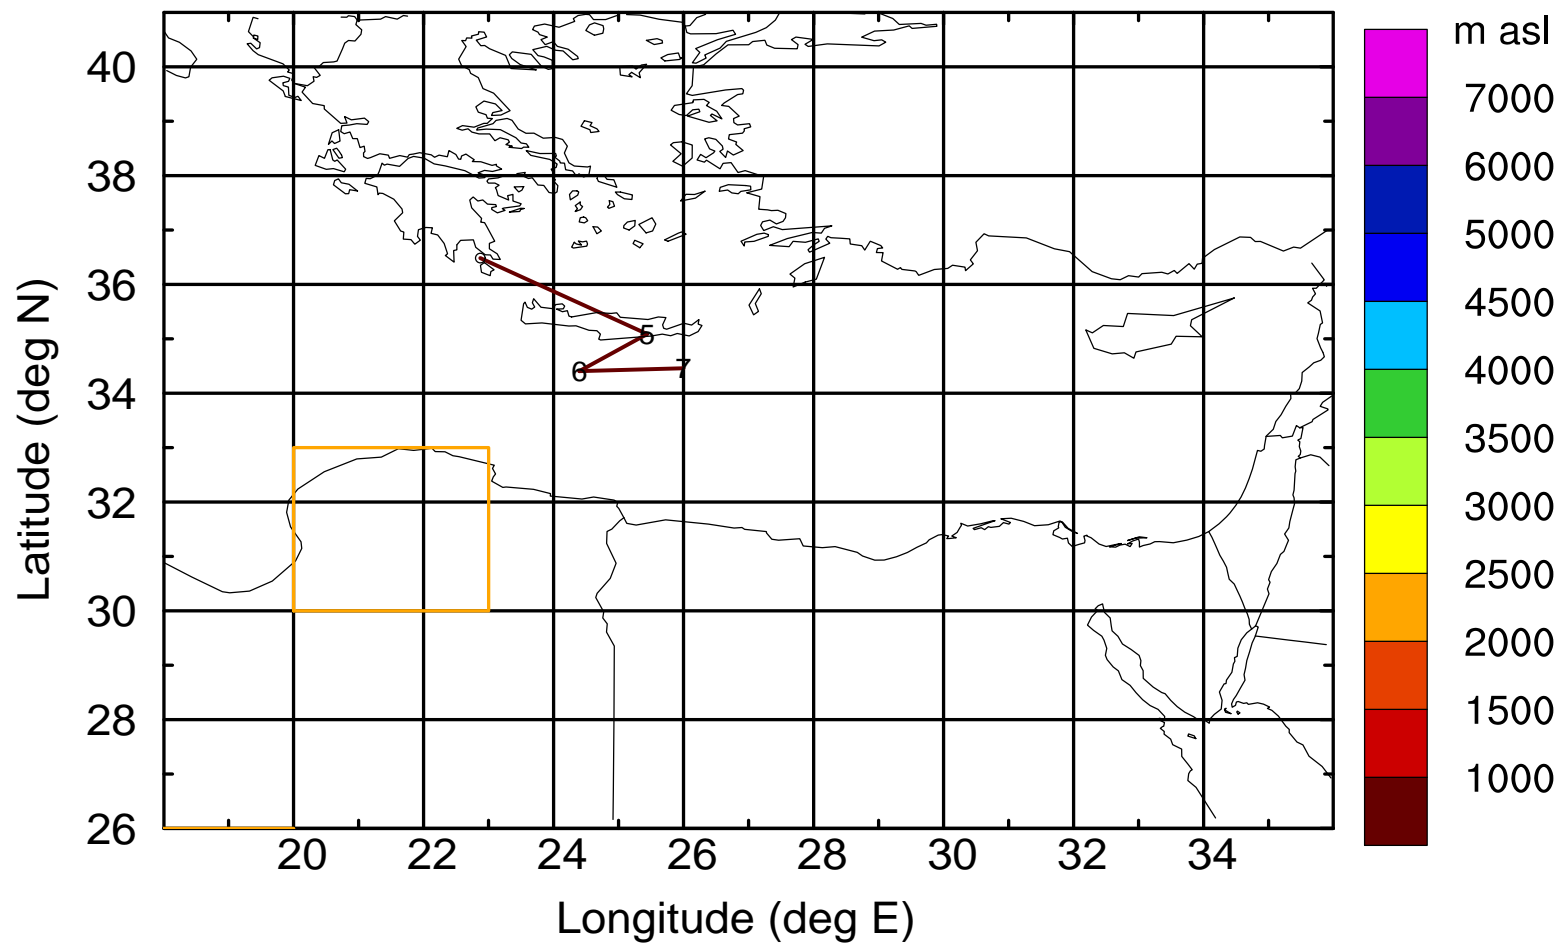

Paphos ground station 20170407

BWD 20170407/21 -42H = 06/03 UTC

Paphos ground station 20170407

BWD 20170407/21 -43H = 06/02 UTC

Paphos ground station 20170407

BWD 20170407/21 -44H = 06/01 UTC

Paphos ground station 20170407