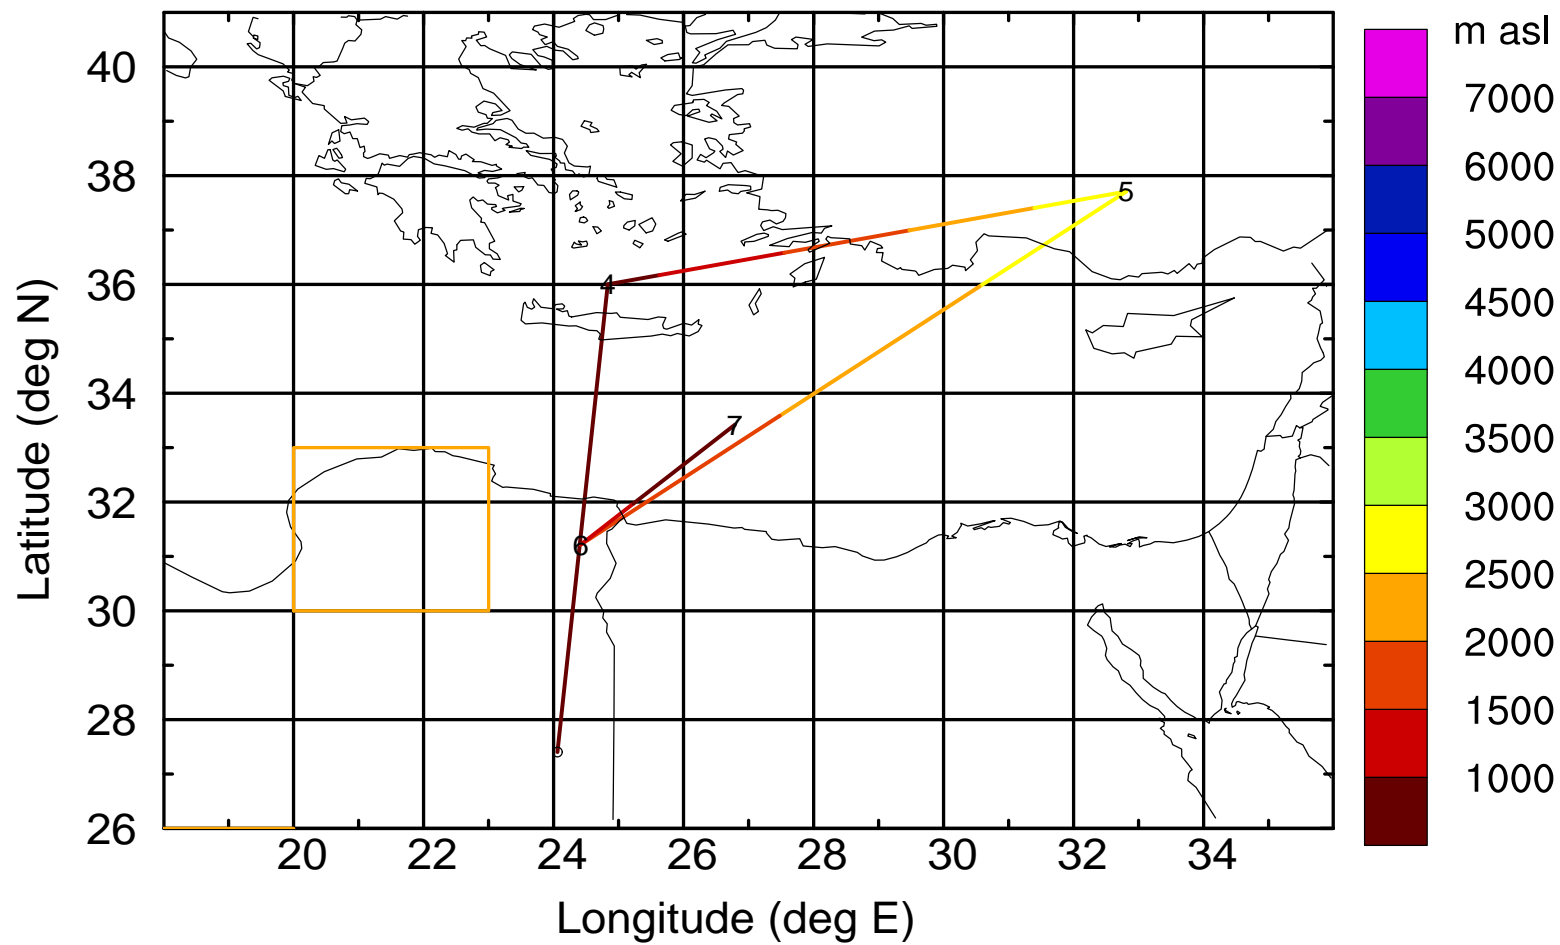

Paphos ground station 20170407

BWD 20170407/21-126H = 02/15 UTC

Paphos ground station 20170407

BWD 20170407/21-127H = 02/14 UTC

Paphos ground station 20170407

BWD 20170407/21-128H = 02/13 UTC

Paphos ground station 20170407