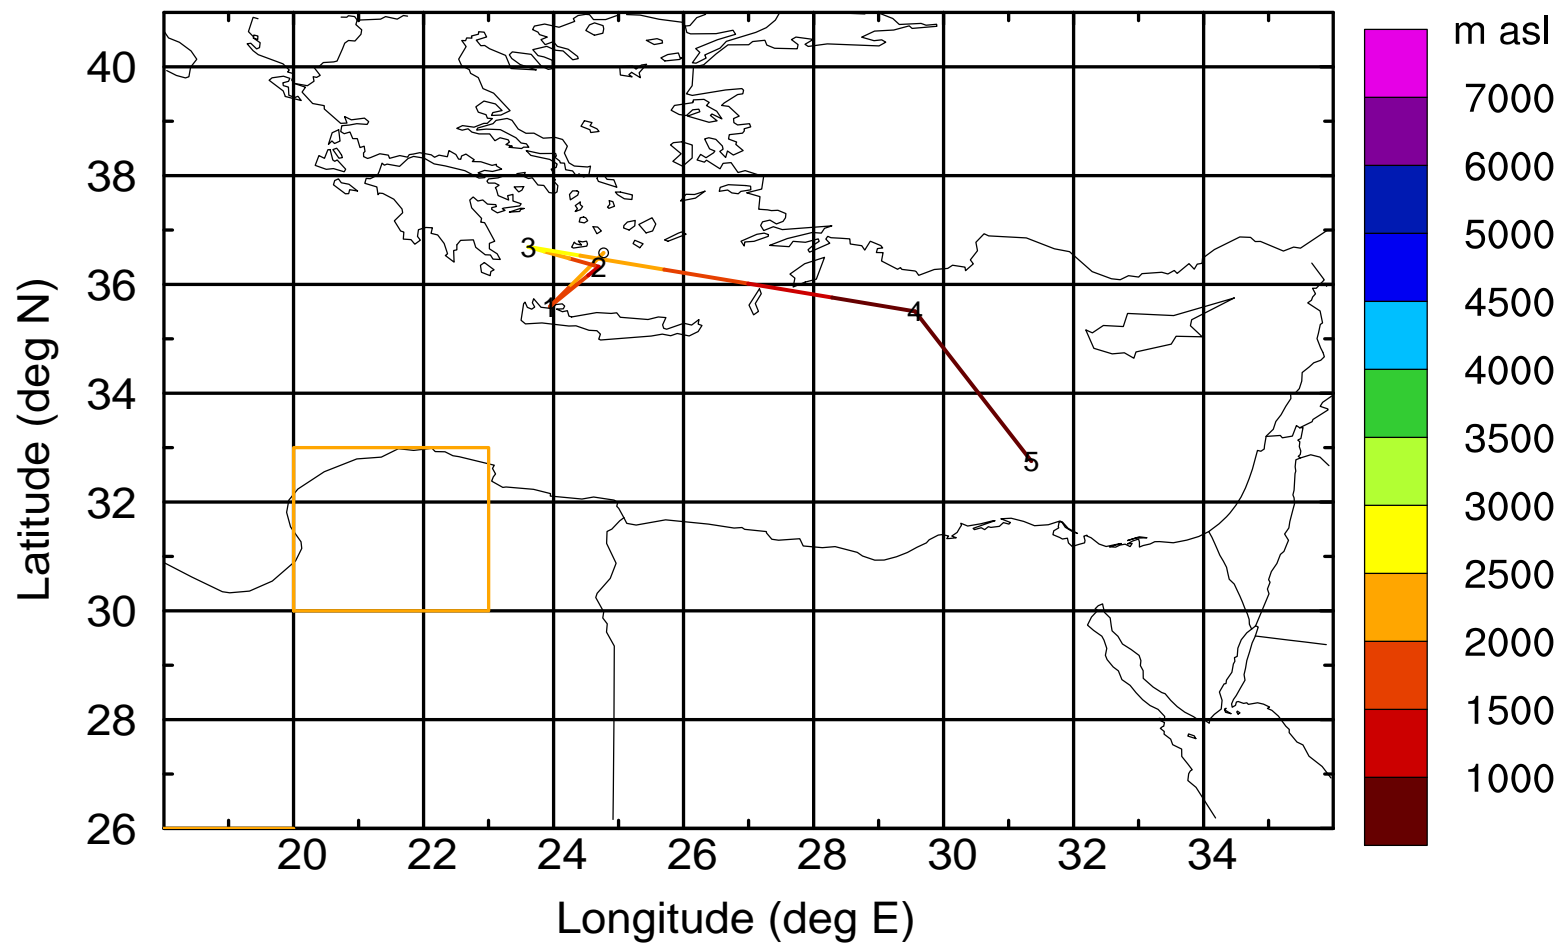

Paphos ground station 20170407

BWD 20170407/21 -77H = 04/16 UTC

Paphos ground station 20170407

BWD 20170407/21 -78H = 04/15 UTC

Paphos ground station 20170407

BWD 20170407/21 -79H = 04/14 UTC

Paphos ground station 20170407