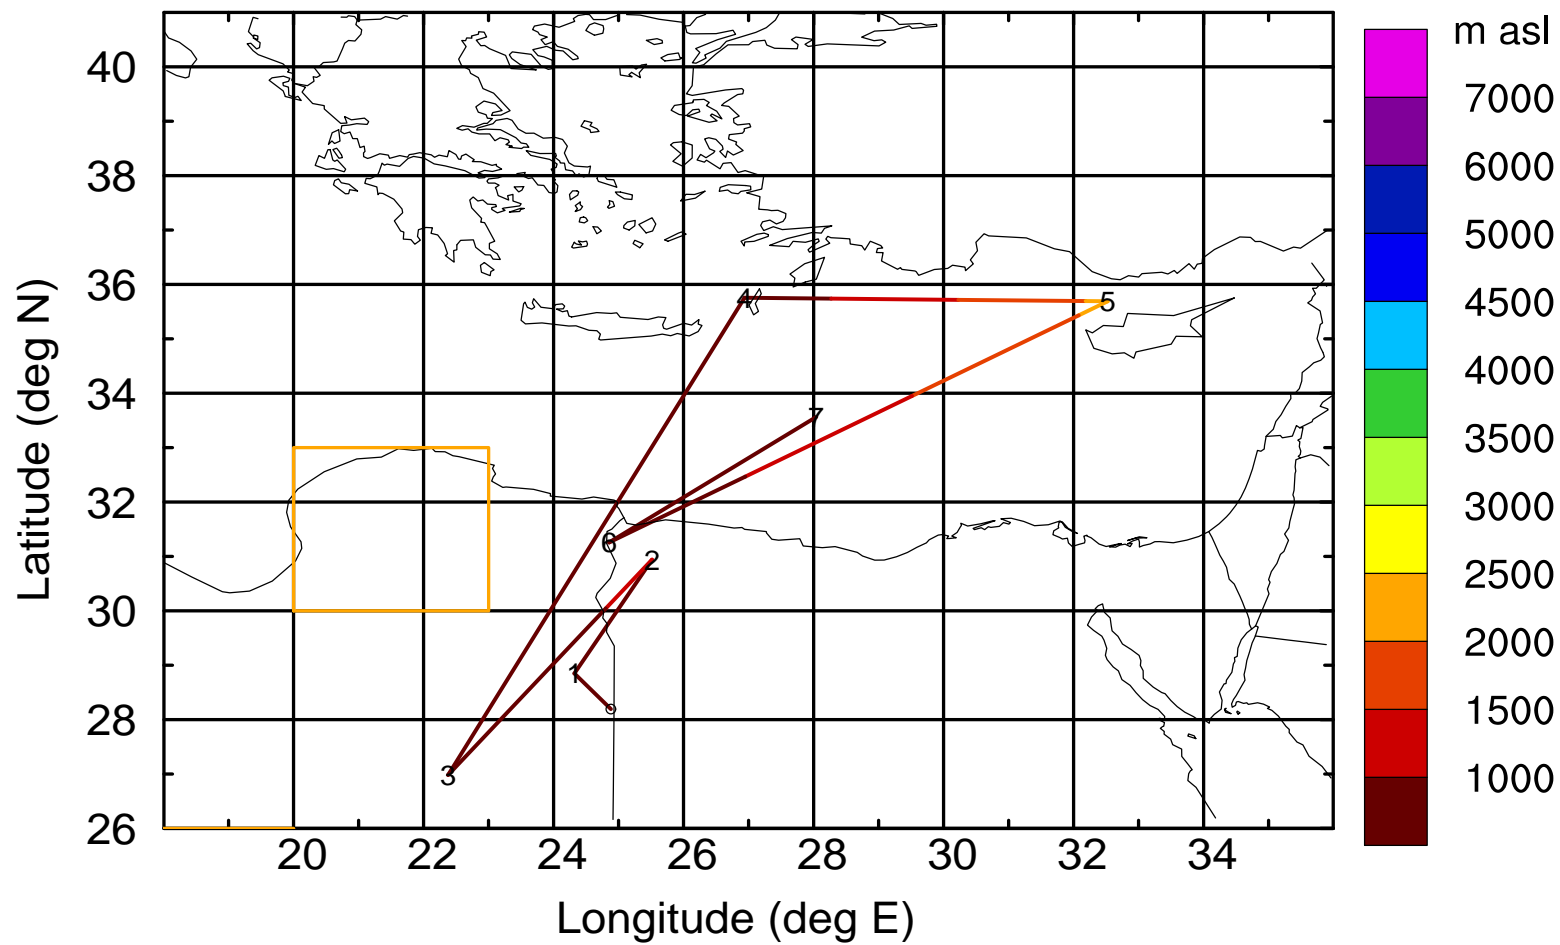

Paphos ground station 20170407

BWD 20170407/21-116H = 03/01 UTC