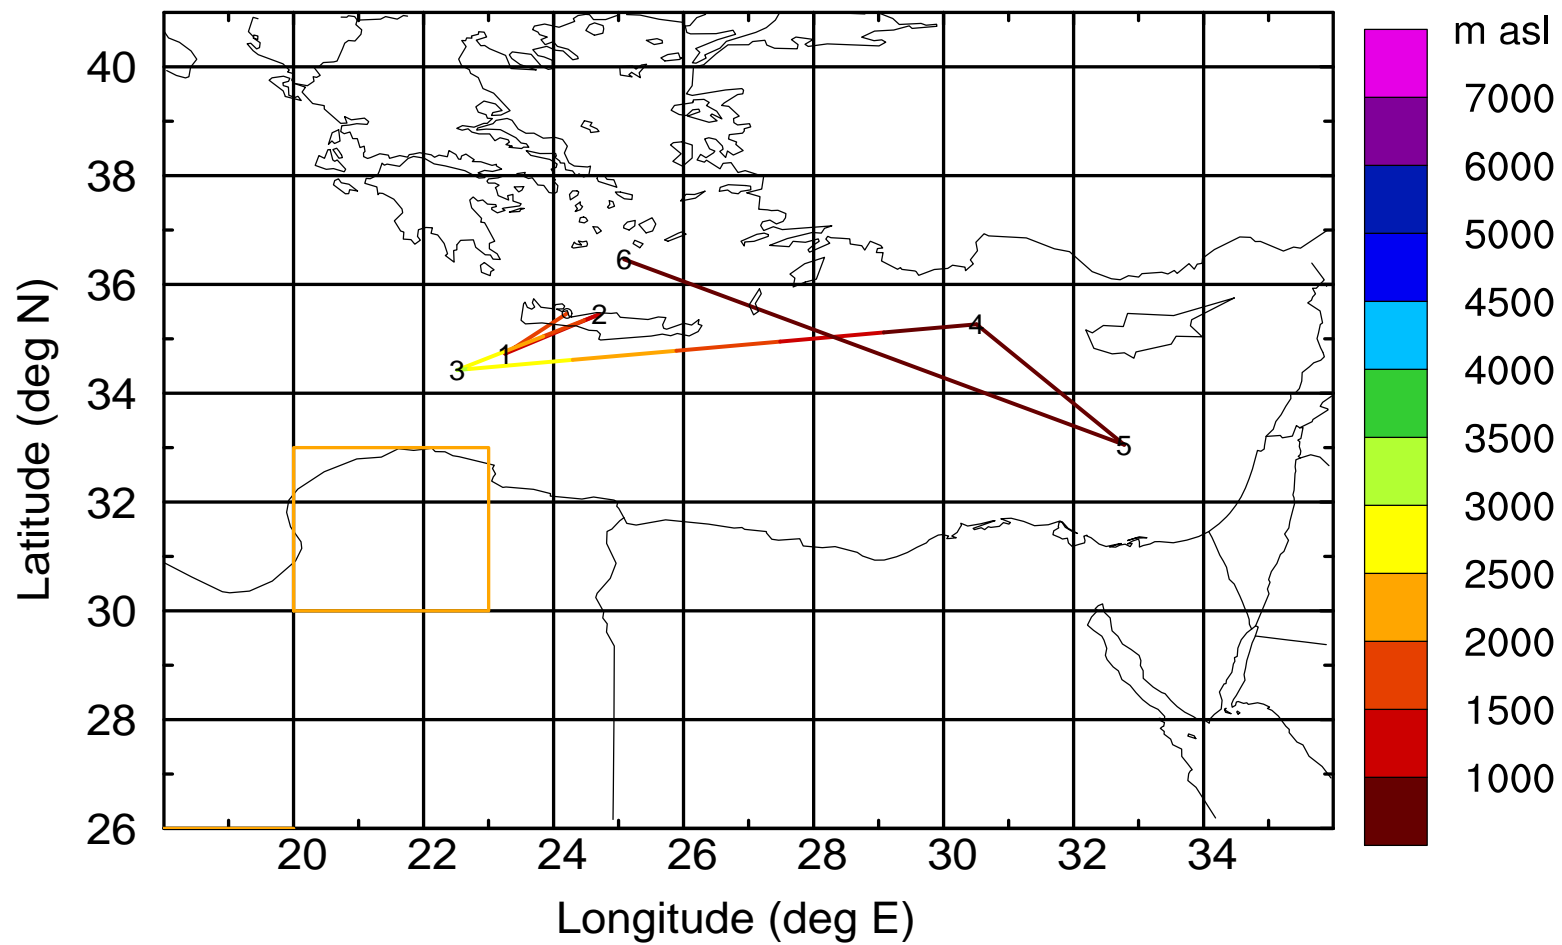

Paphos ground station 20170407

BWD 20170407/21 -84H = 04/09 UTC