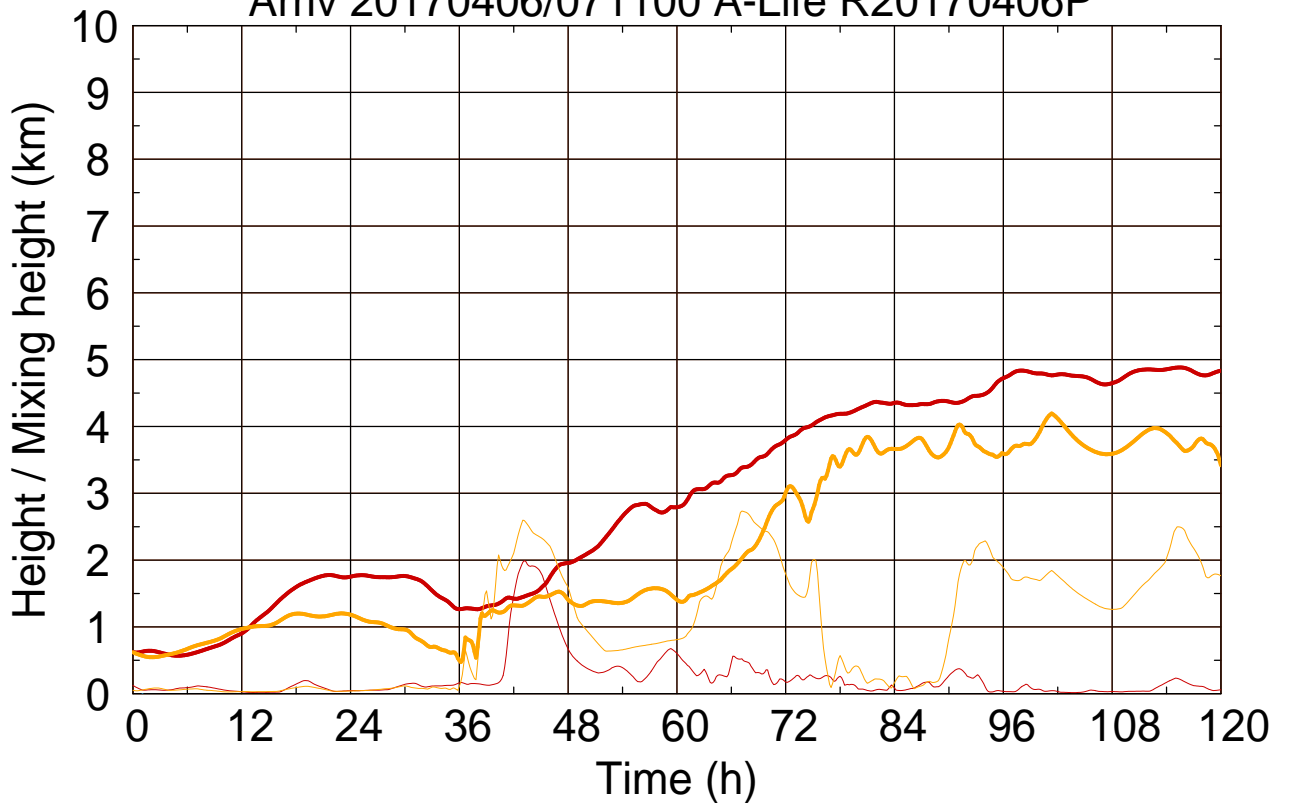

Arriv 20170406/071100 A-Life R20170406P

0 — 1 —

Arriv 20170406/071100 A-Life R20170406P

— Height

— Mixing height