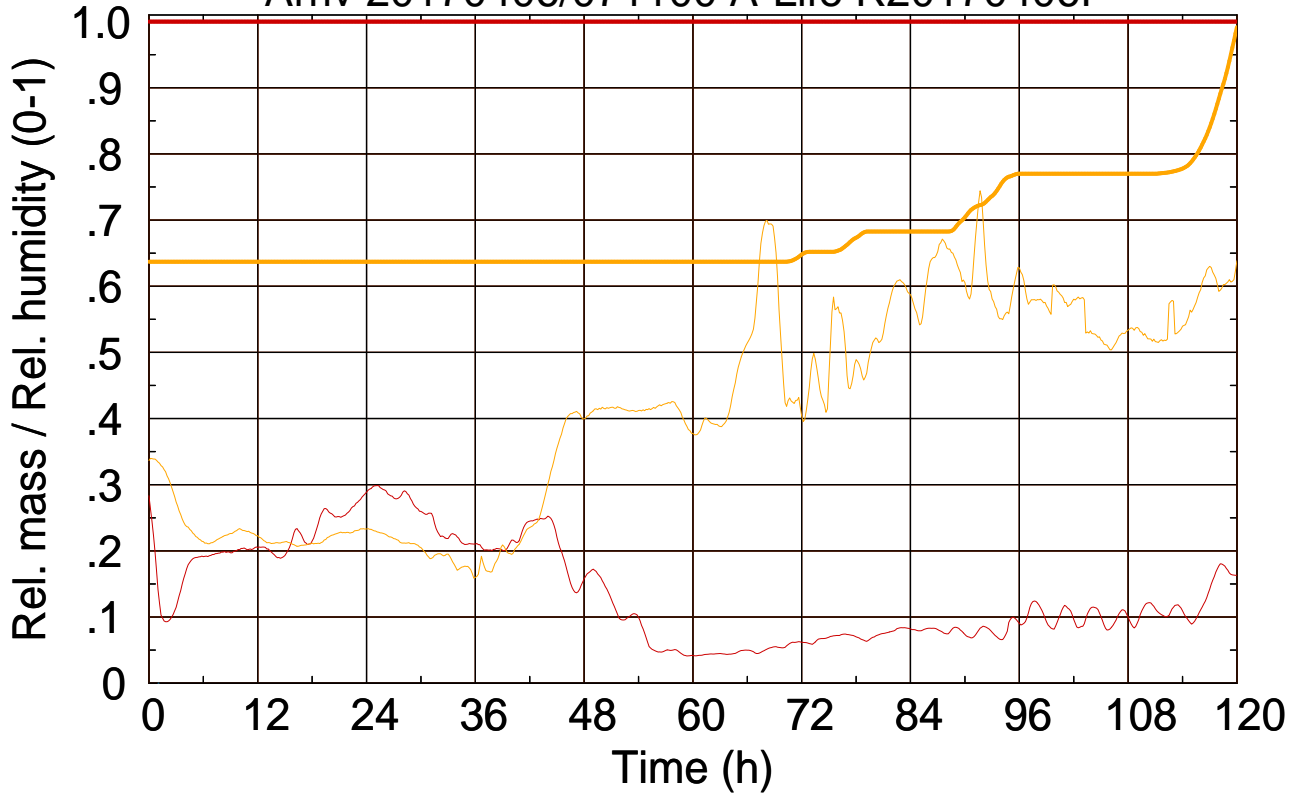

Arriv 20170406/071100 A-Life R20170406P

0 — 1 —

Arriv 20170406/071100 A-Life R20170406P

— Height

— Mixing height