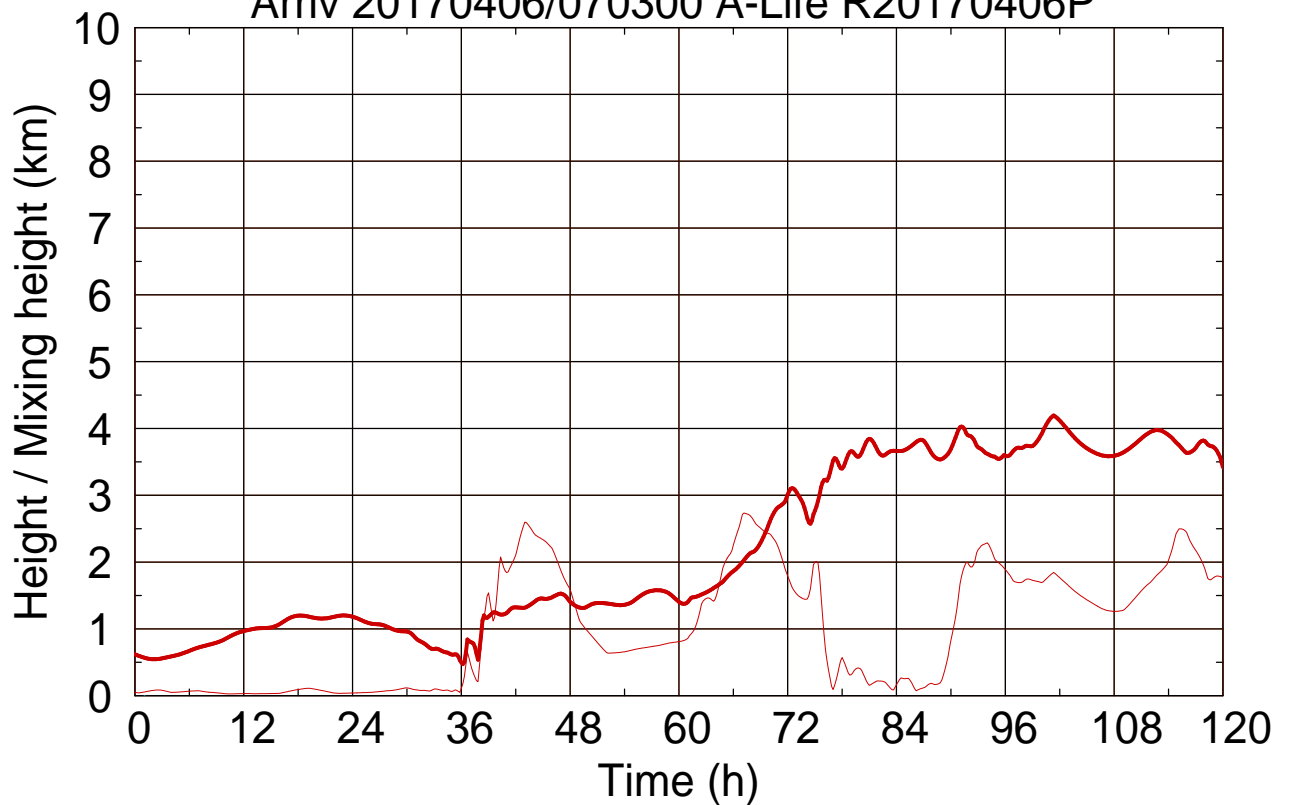

Arriv 20170406/070300 A-Life R20170406P

0 —

Arriv 20170406/070300 A-Life R20170406P

— Height

— Mixing height