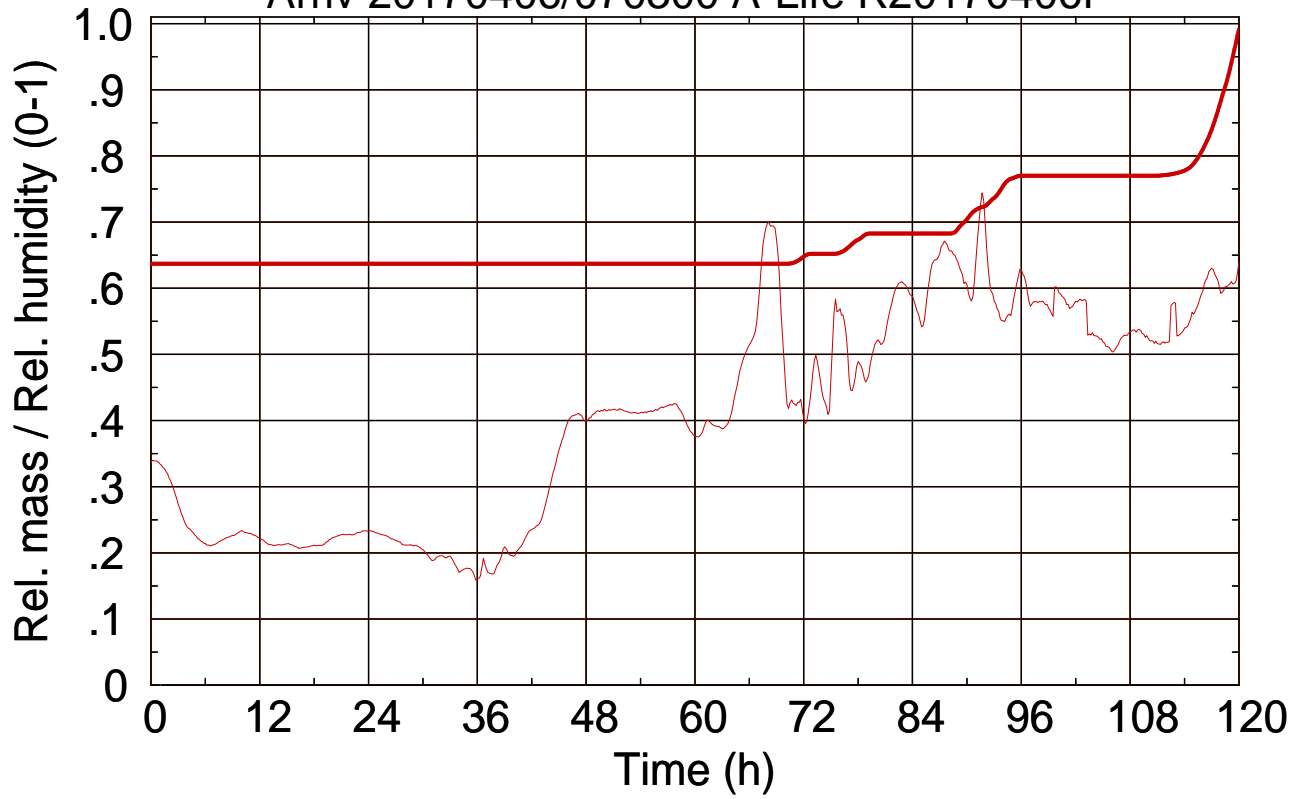

Arriv 20170406/070300 A-Life R20170406P

0 —

Arriv 20170406/070300 A-Life R20170406P

— Height

— Mixing height