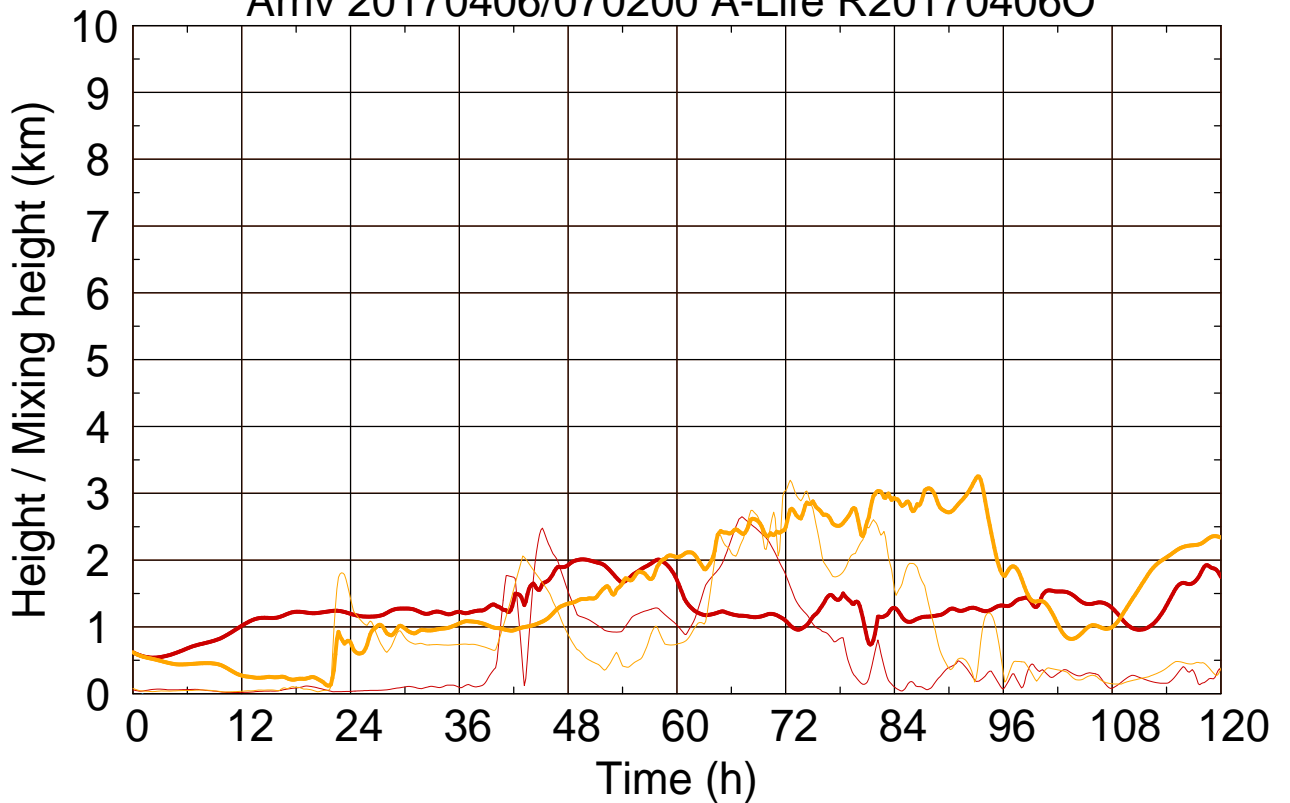

Arriv 20170406/070200 A-Life R20170406O

0 — 1 —

Arriv 20170406/070200 A-Life R20170406O

— Height

— Mixing height