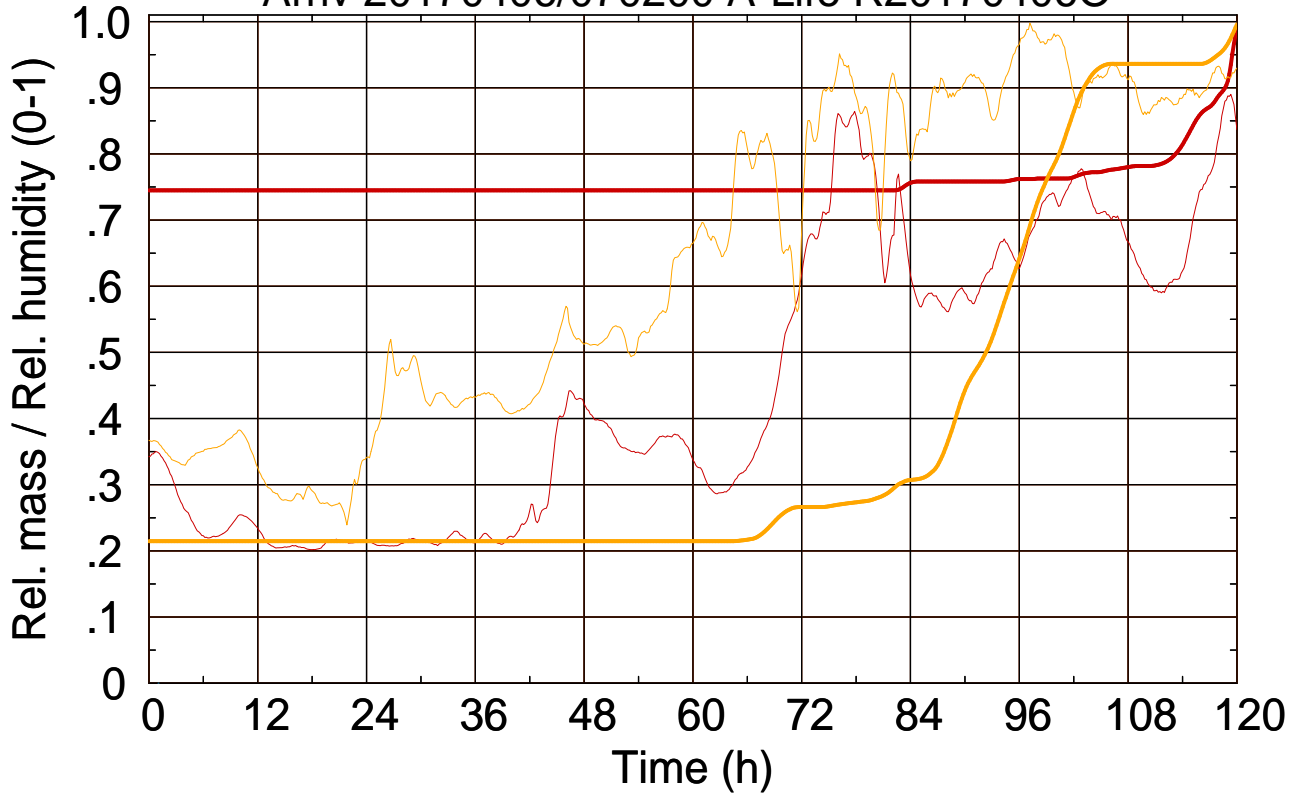

Arriv 20170406/070200 A-Life R20170406O

0 — 1 —

Arriv 20170406/070200 A-Life R20170406O

— Height

— Mixing height