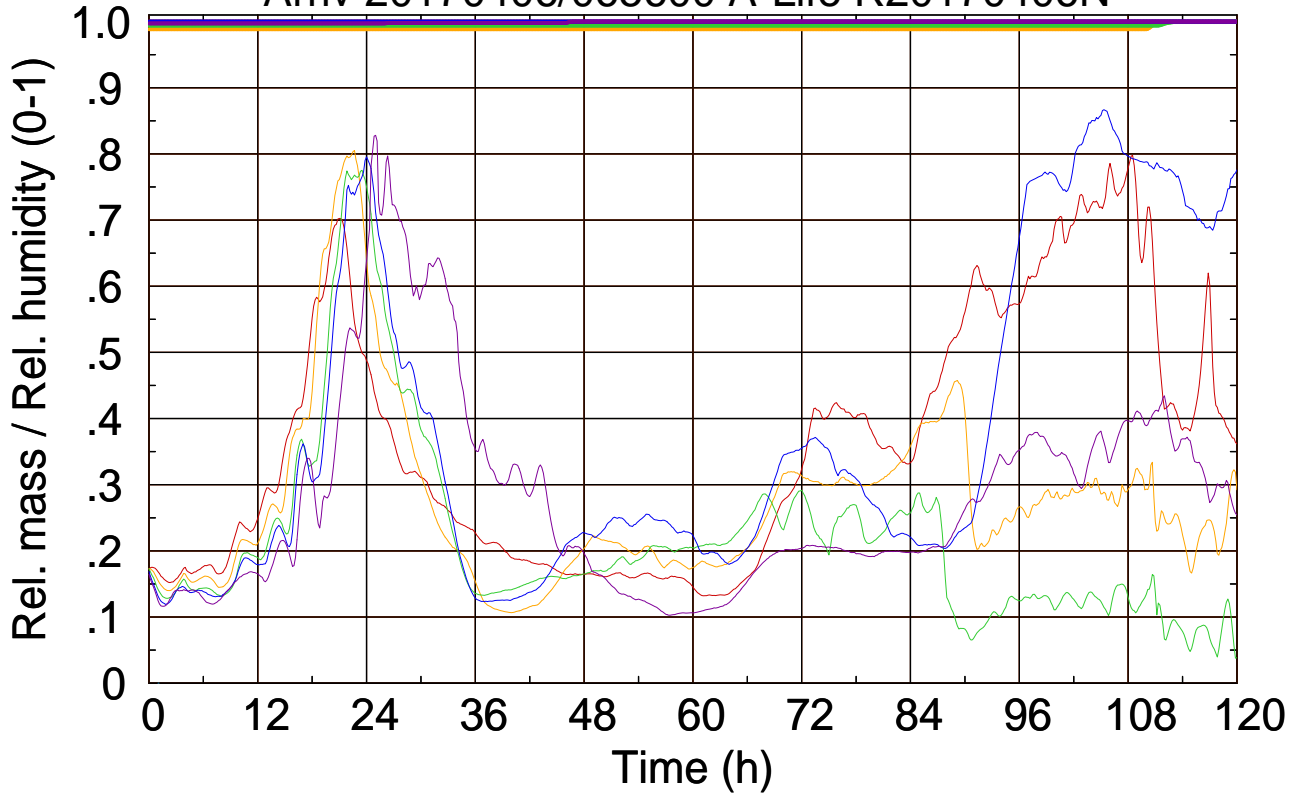

Arriv 20170406/065600 A-Life R20170406N

0 — 1 — 2 — 3 — 4

Arriv 20170406/065600 A-Life R20170406N

— Height

— Mixing height