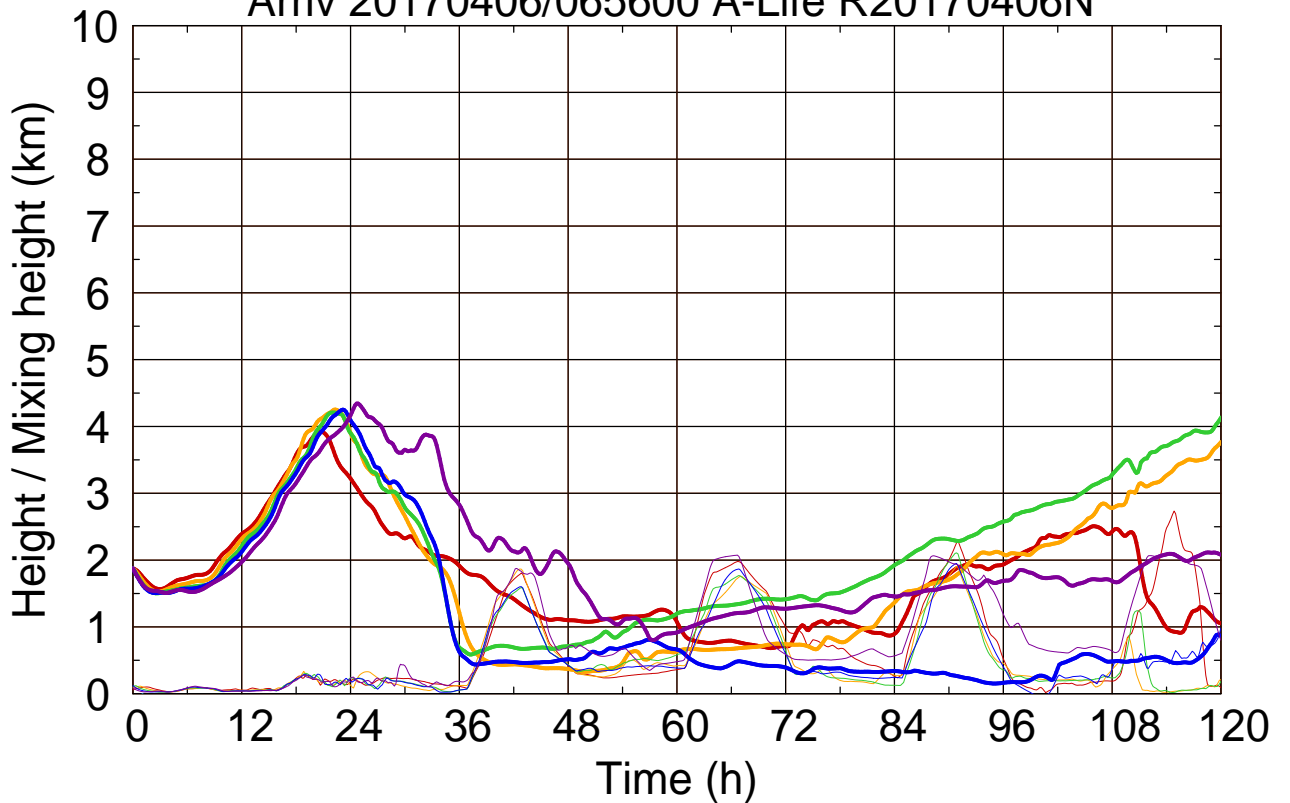

Arriv 20170406/065600 A-Life R20170406N

0 — 1 — 2 — 3 — 4

Arriv 20170406/065600 A-Life R20170406N

— Height

— Mixing height