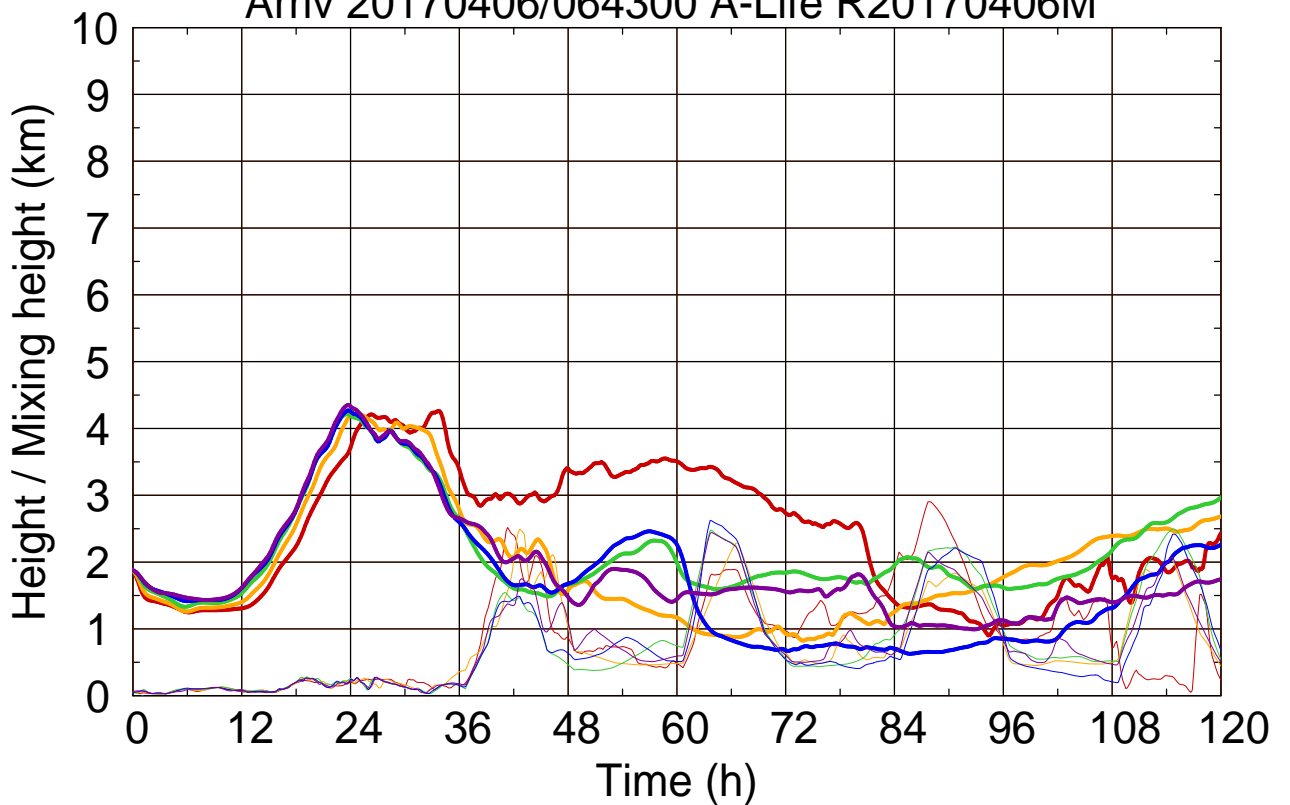

Arriv 20170406/064300 A-Life R20170406M

0 — 1 — 2 — 3 — 4 —

Arriv 20170406/064300 A-Life R20170406M

— Height — Mixing height

Arriv 20170406/063700 A-Life R20170406M

0 —

Arriv 20170406/063700 A-Life R20170406M

— Height

— Mixing height