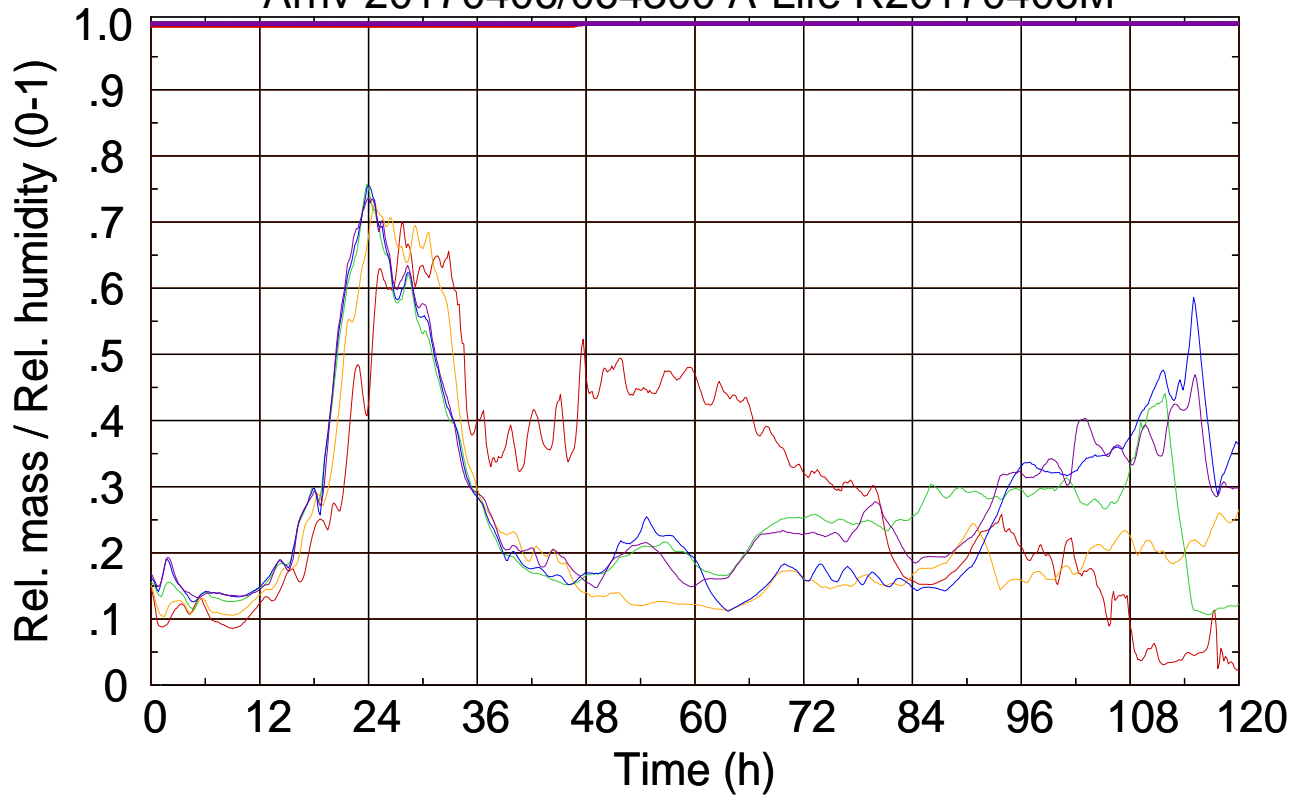

Arriv 20170406/064300 A-Life R20170406M

0 — 1 — 2 — 3 — 4 —

Arriv 20170406/064300 A-Life R20170406M

— Height — Mixing height

Arriv 20170406/063700 A-Life R20170406M

0 —

Arriv 20170406/063700 A-Life R20170406M

— Height

— Mixing height