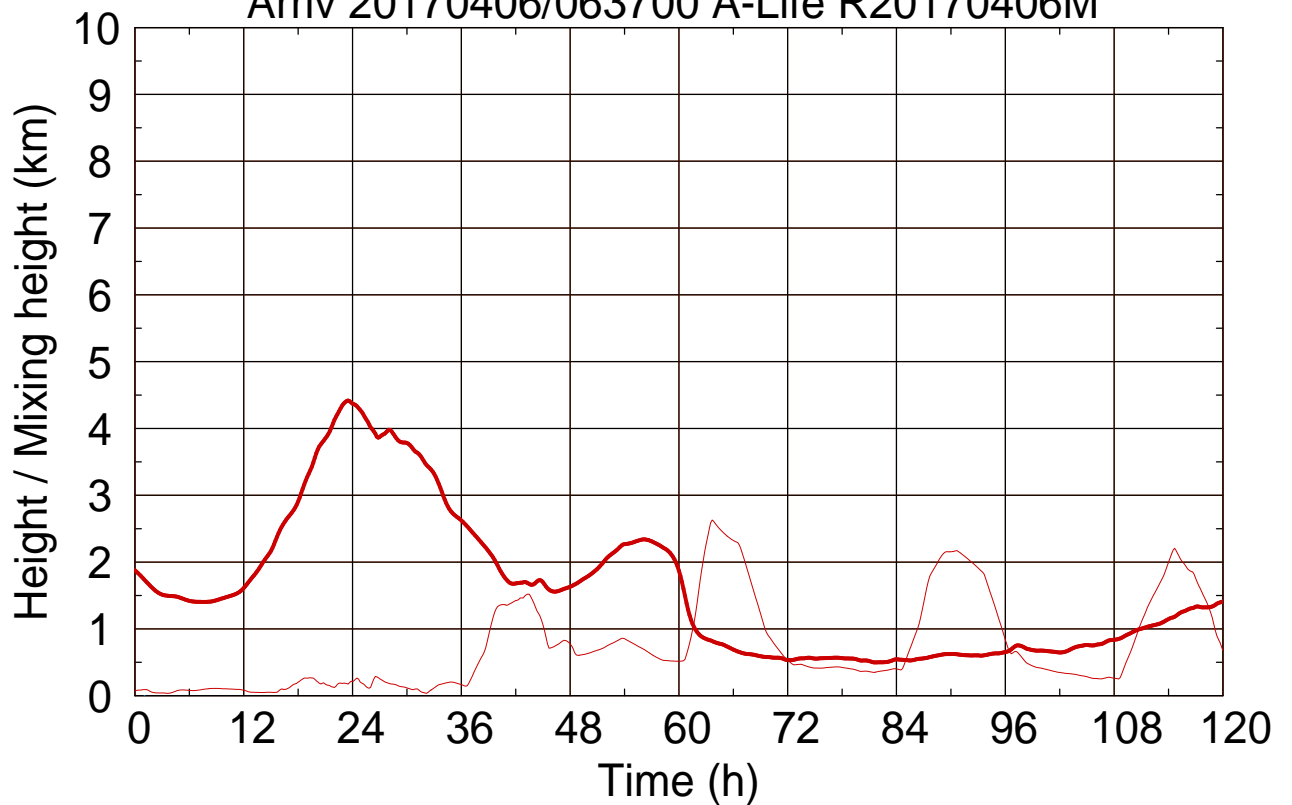

Arriv 20170406/064300 A-Life R20170406M

0 — 1 — 2 — 3 — 4 —

Arriv 20170406/064300 A-Life R20170406M

— Height — Mixing height

Arriv 20170406/063700 A-Life R20170406M

0 —

Arriv 20170406/063700 A-Life R20170406M

— Height

— Mixing height