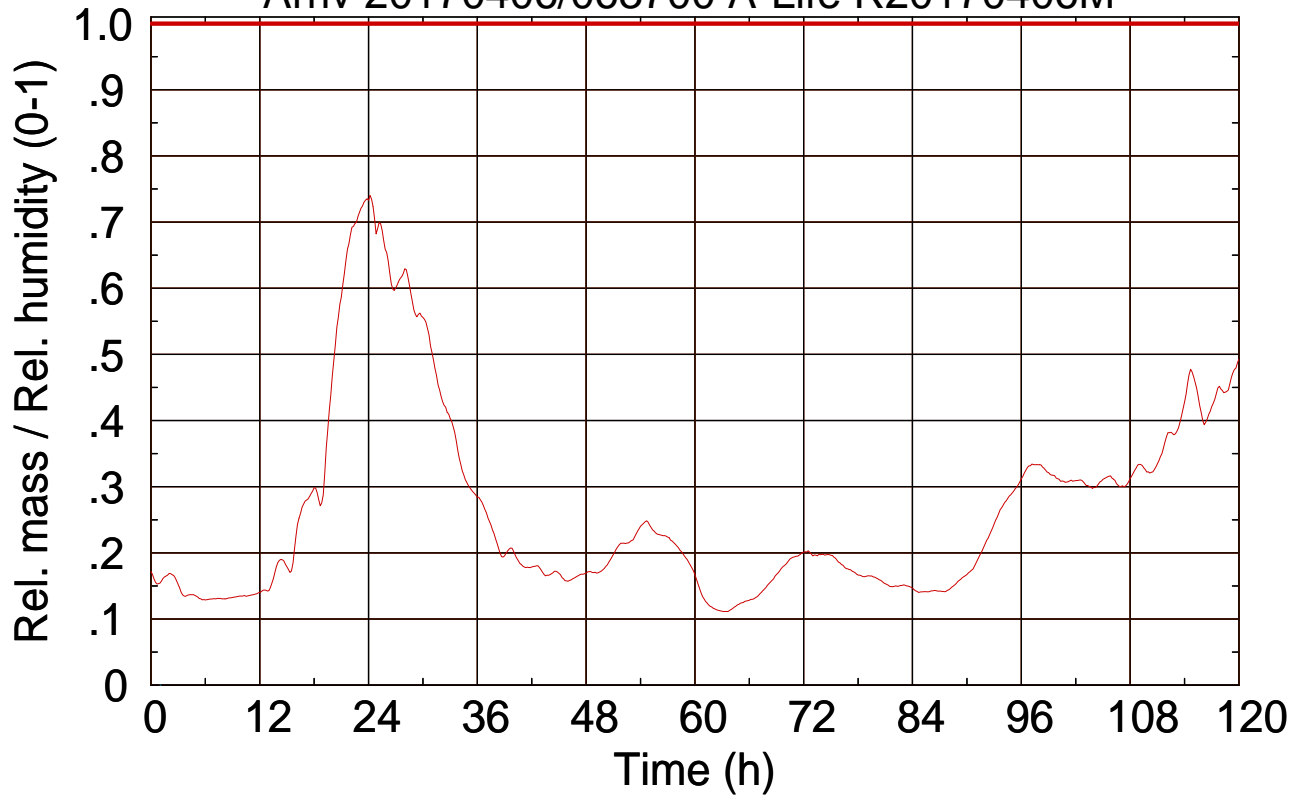

Arriv 20170406/064300 A-Life R20170406M

0 — 1 — 2 — 3 — 4 —

Arriv 20170406/064300 A-Life R20170406M

— Height — Mixing height

Arriv 20170406/063700 A-Life R20170406M

0 —

Arriv 20170406/063700 A-Life R20170406M

— Height

— Mixing height