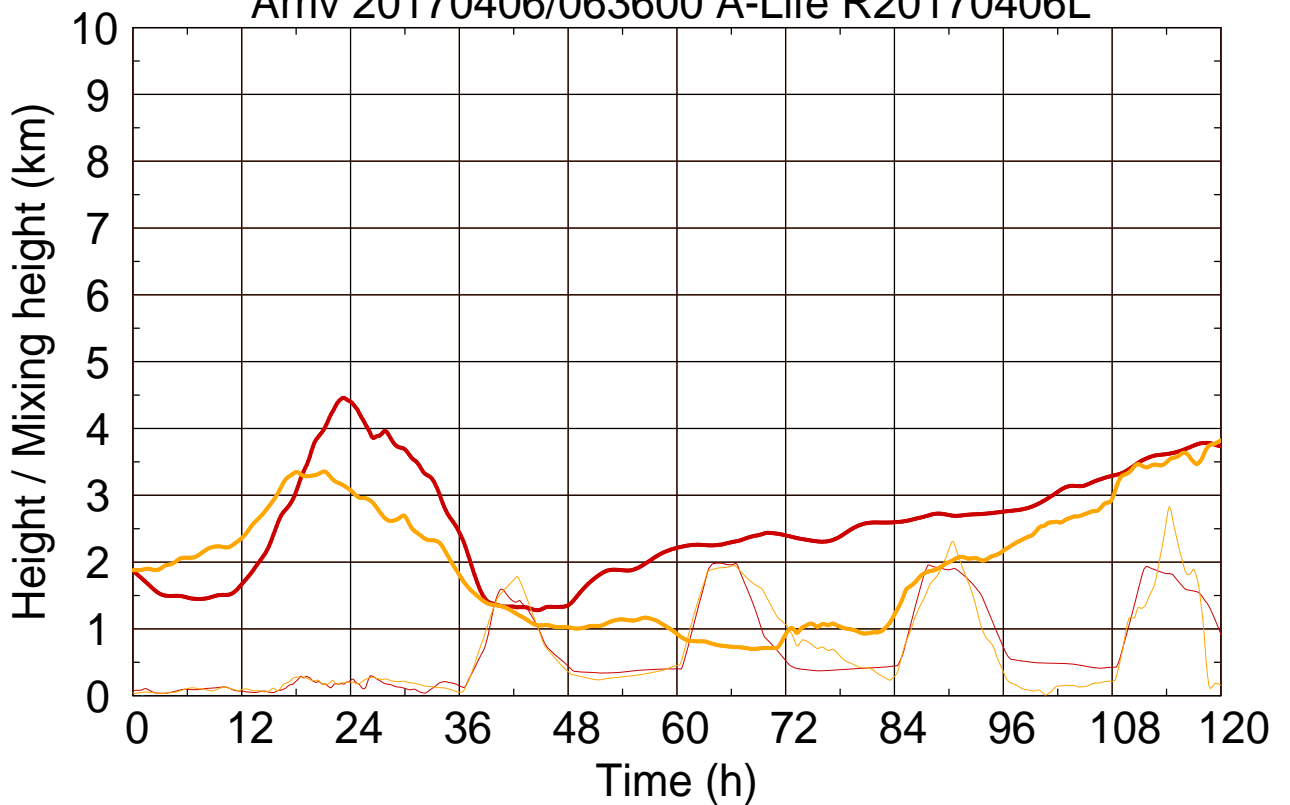

Arriv 20170406/063600 A-Life R20170406L

0 — 1 —

Arriv 20170406/063600 A-Life R20170406L

— Height

— Mixing height