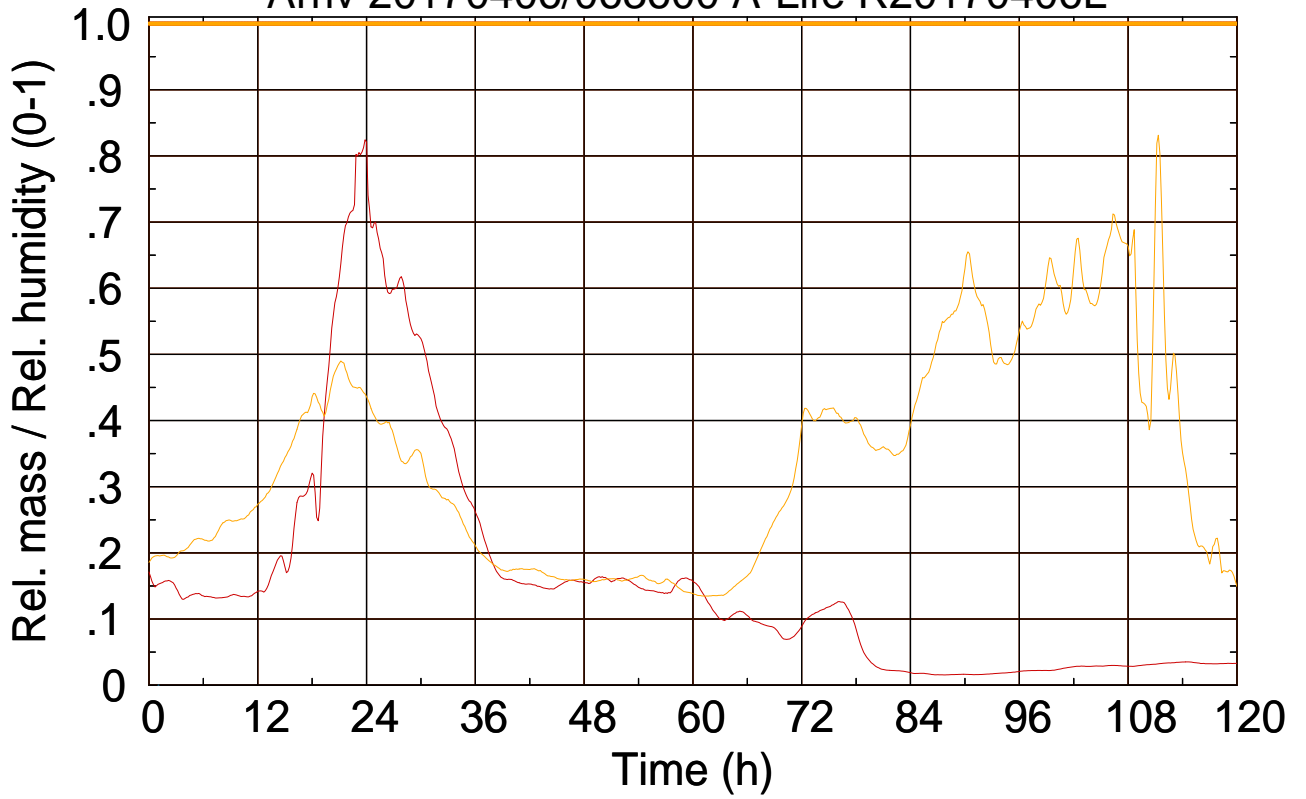

Arriv 20170406/063600 A-Life R20170406L

0 — 1 —

Arriv 20170406/063600 A-Life R20170406L

— Height

— Mixing height