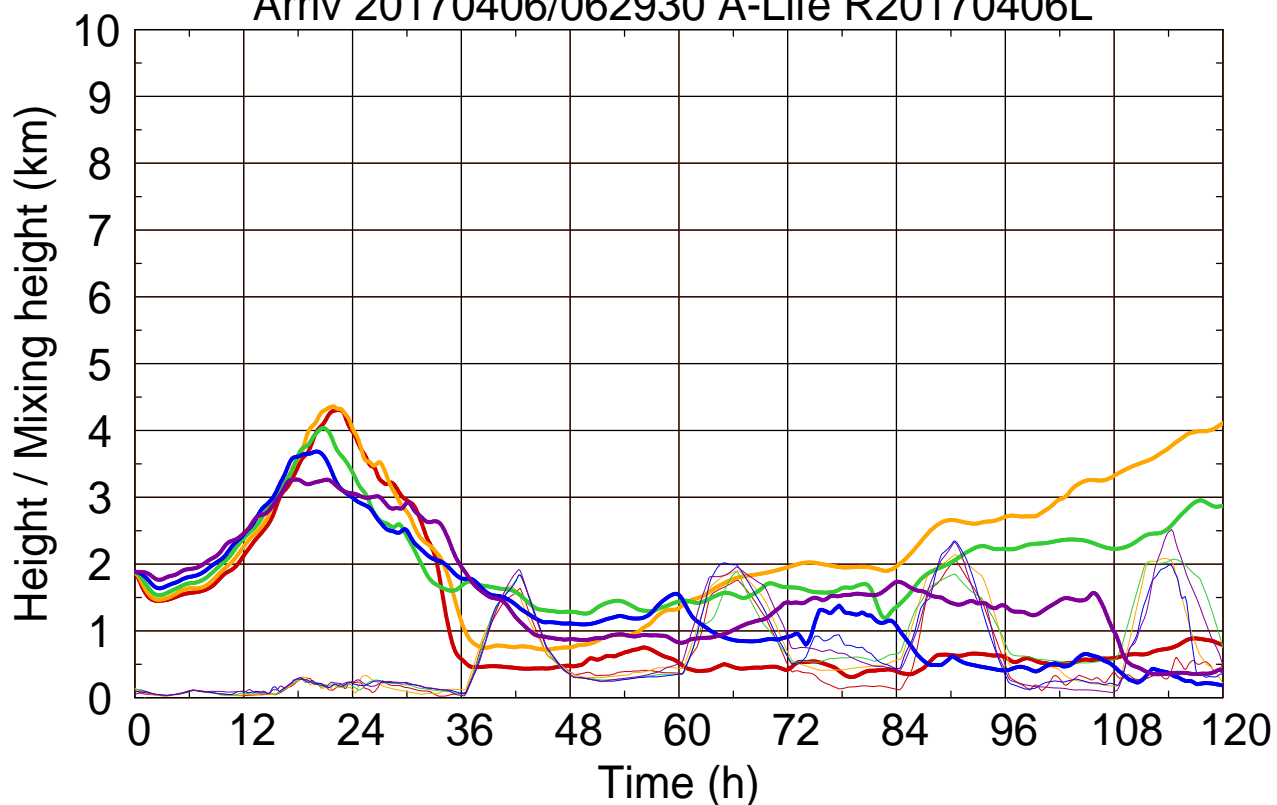

Arriv 20170406/063600 A-Life R20170406L

0 — 1 — 2 — 3 — 4 —

Arriv 20170406/063600 A-Life R20170406L

—— Height      —— Mixing height

Arriv 20170406/062930 A-Life R20170406L

0 — 1 — 2 — 3 — 4

Arriv 20170406/062930 A-Life R20170406L

—— Height      —— Mixing height

Arriv 20170406/062300 A-Life R20170406L

0 —

Arriv 20170406/062300 A-Life R20170406L

— Height

— Mixing height