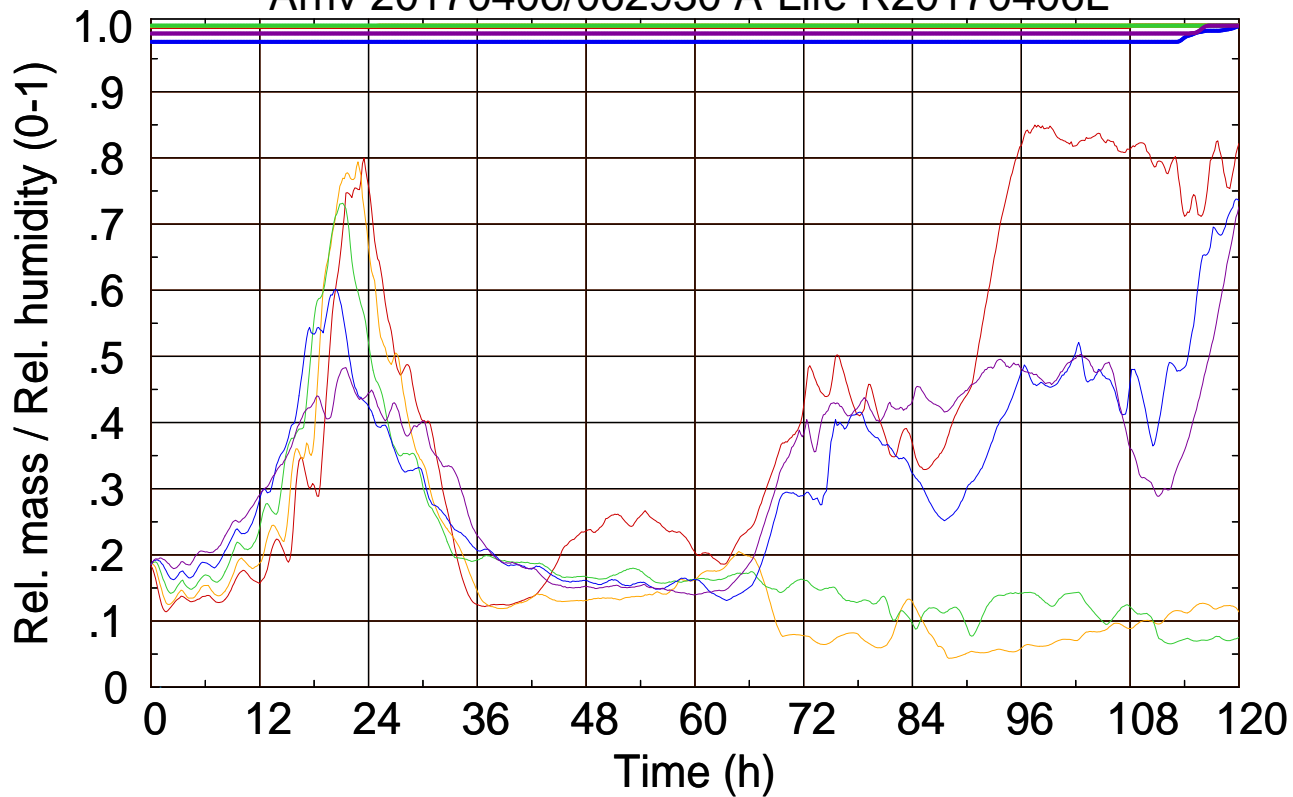

Arriv 20170406/063600 A-Life R20170406L

0 — 1 — 2 — 3 — 4 —

Arriv 20170406/063600 A-Life R20170406L

—— Height      —— Mixing height

Arriv 20170406/062930 A-Life R20170406L

0 — 1 — 2 — 3 — 4

Arriv 20170406/062930 A-Life R20170406L

—— Height      —— Mixing height

Arriv 20170406/062300 A-Life R20170406L

0 —

Arriv 20170406/062300 A-Life R20170406L

— Height

— Mixing height