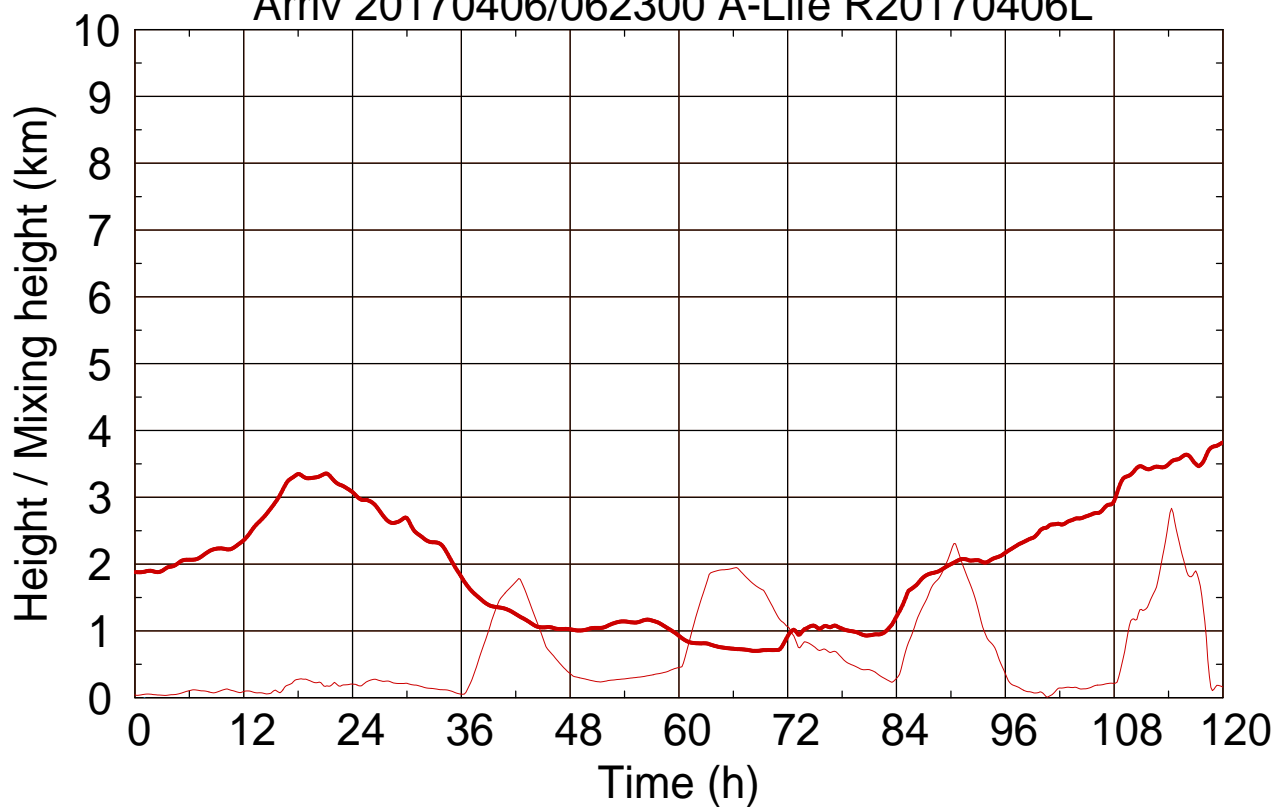

Arriv 20170406/063600 A-Life R20170406L

0 — 1 — 2 — 3 — 4 —

Arriv 20170406/063600 A-Life R20170406L

—— Height      —— Mixing height

Arriv 20170406/062930 A-Life R20170406L

0 — 1 — 2 — 3 — 4

Arriv 20170406/062930 A-Life R20170406L

—— Height      —— Mixing height

Arriv 20170406/062300 A-Life R20170406L

0 —

Arriv 20170406/062300 A-Life R20170406L

— Height

— Mixing height