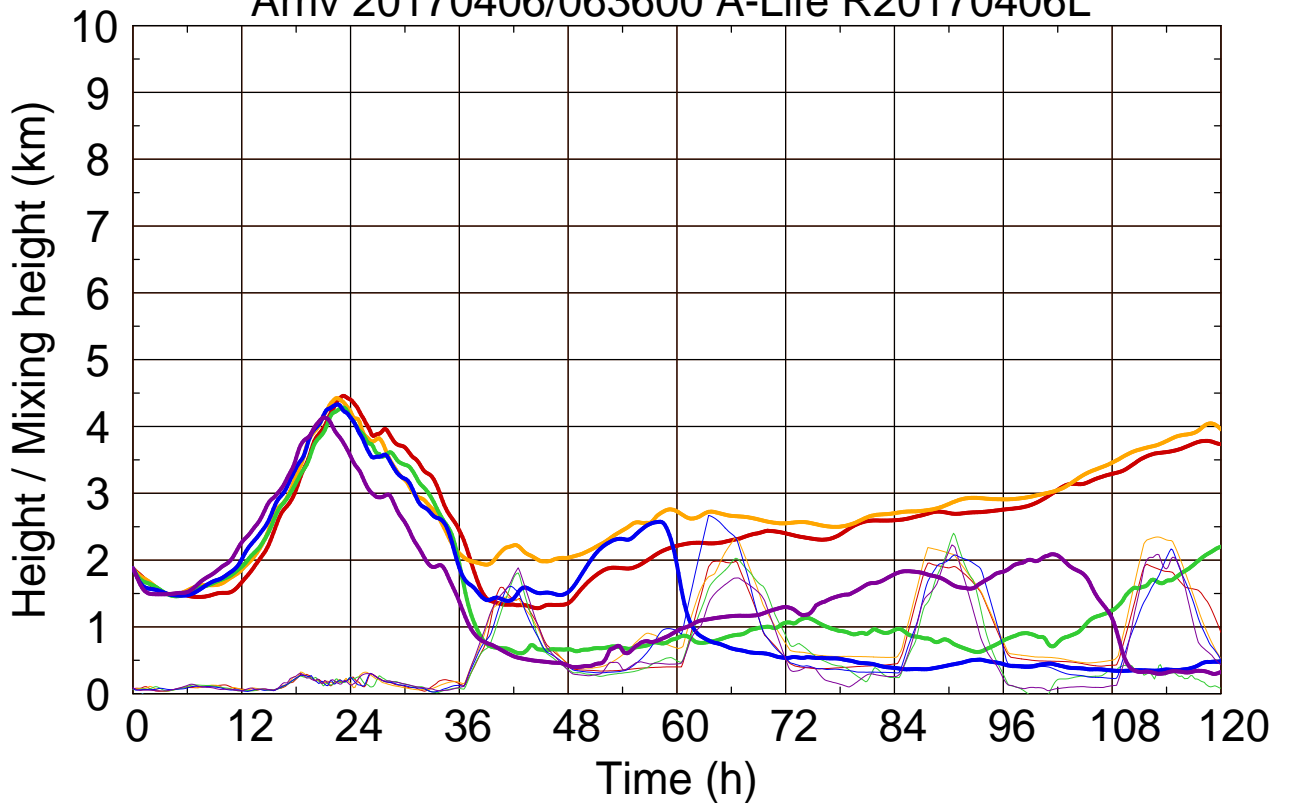

Arriv 20170406/063600 A-Life R20170406L

0 — 1 — 2 — 3 — 4 —

Arriv 20170406/063600 A-Life R20170406L

—— Height      —— Mixing height

Arriv 20170406/062930 A-Life R20170406L

0 — 1 — 2 — 3 — 4

Arriv 20170406/062930 A-Life R20170406L

—— Height      —— Mixing height

Arriv 20170406/062300 A-Life R20170406L

0 —

Arriv 20170406/062300 A-Life R20170406L

— Height

— Mixing height