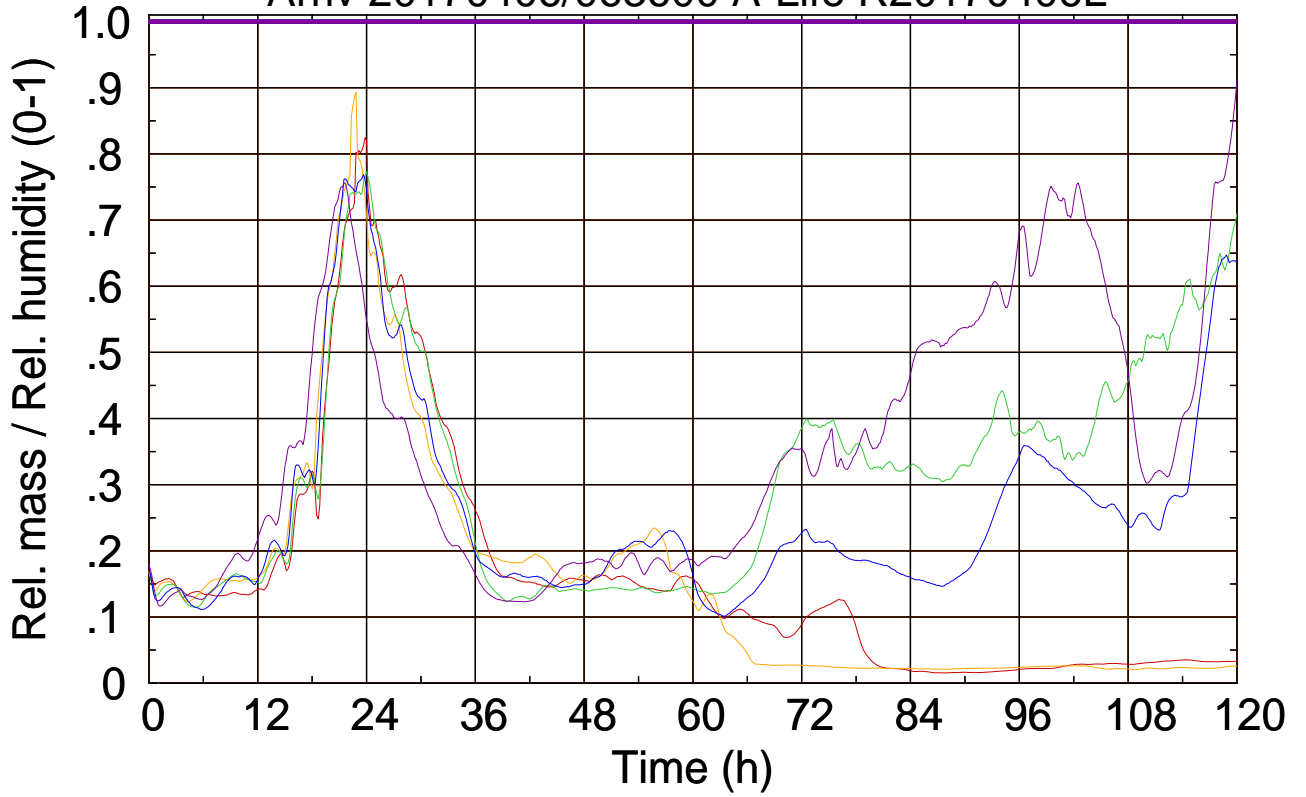

Arriv 20170406/063600 A-Life R20170406L

0 — 1 — 2 — 3 — 4 —

Arriv 20170406/063600 A-Life R20170406L

—— Height      —— Mixing height

Arriv 20170406/062930 A-Life R20170406L

0 — 1 — 2 — 3 — 4

Arriv 20170406/062930 A-Life R20170406L

—— Height      —— Mixing height

Arriv 20170406/062300 A-Life R20170406L

0 —

Arriv 20170406/062300 A-Life R20170406L

— Height

— Mixing height