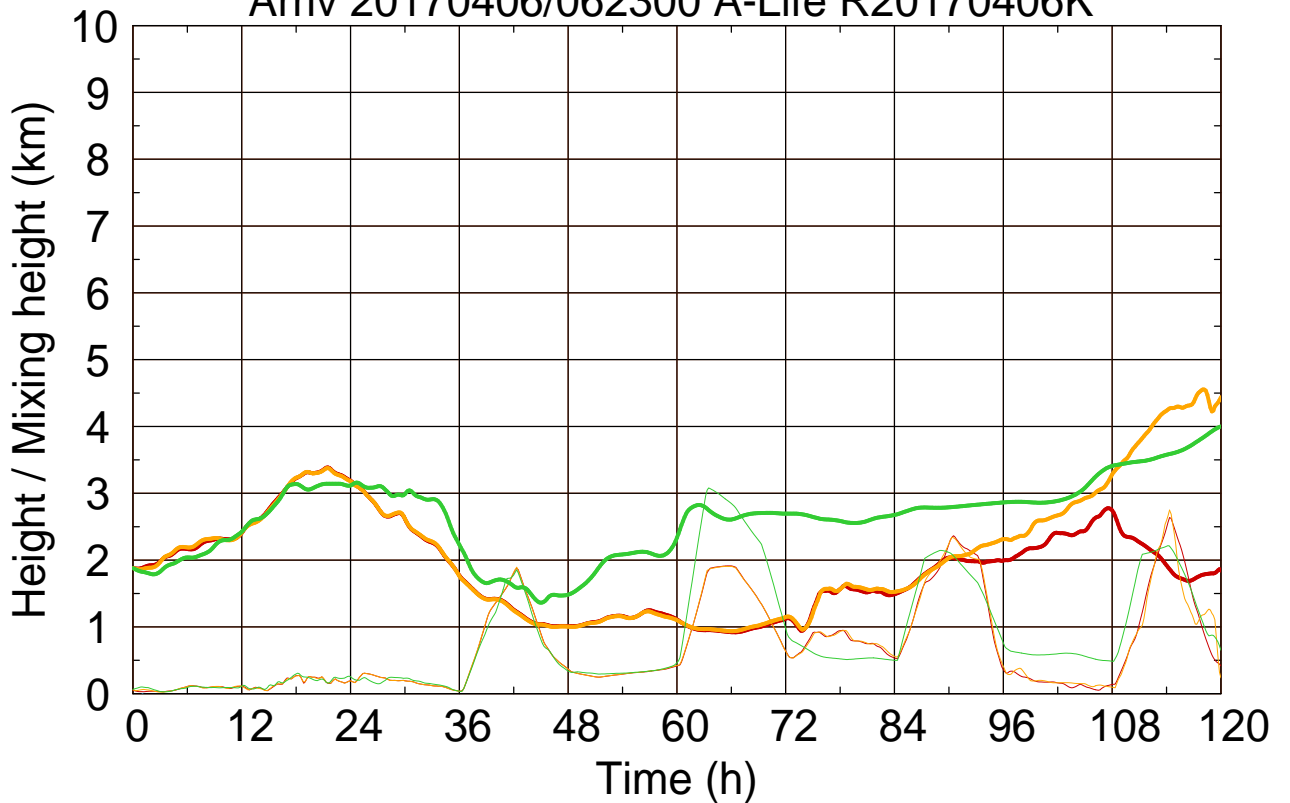

Arriv 20170406/062300 A-Life R20170406K

0 — 1 — 2 —

Arriv 20170406/062300 A-Life R20170406K

— Height

— Mixing height