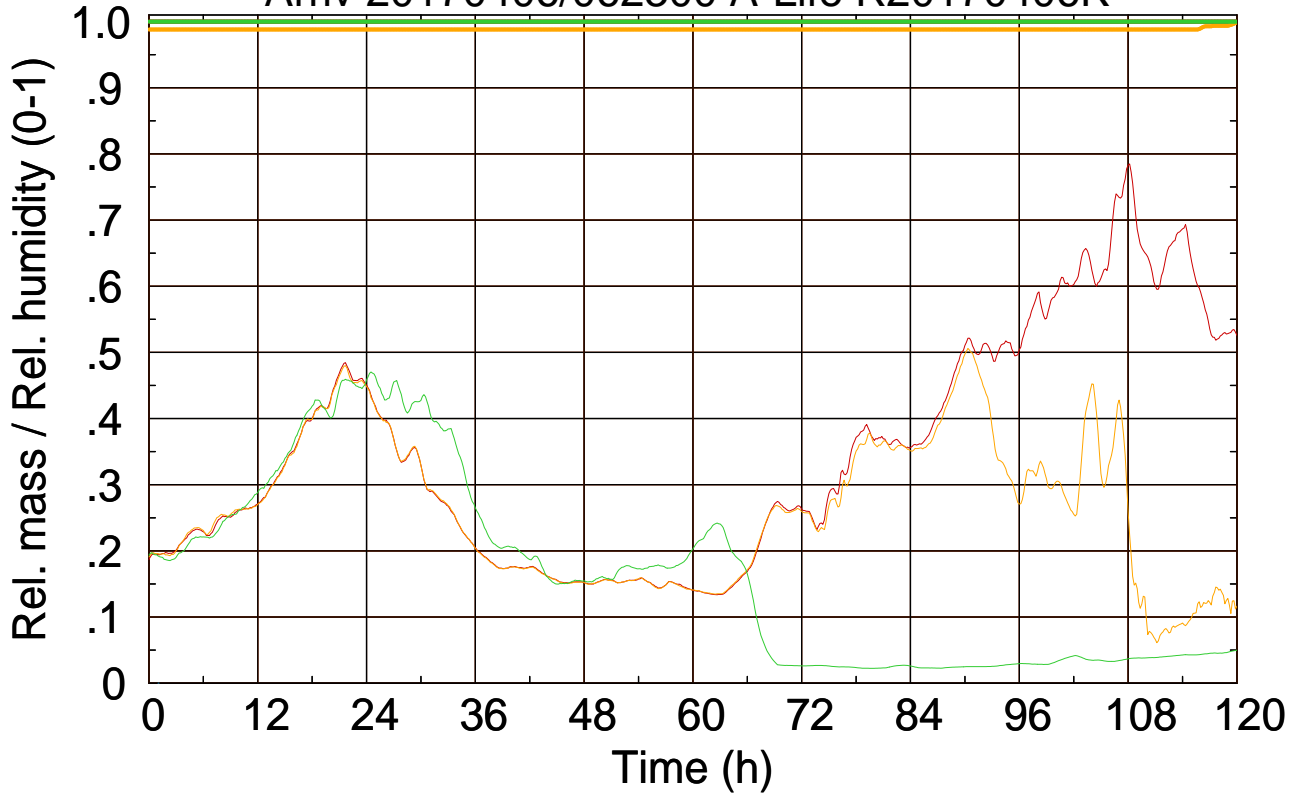

Arriv 20170406/062300 A-Life R20170406K

0 — 1 — 2 —

Arriv 20170406/062300 A-Life R20170406K

— Height

— Mixing height