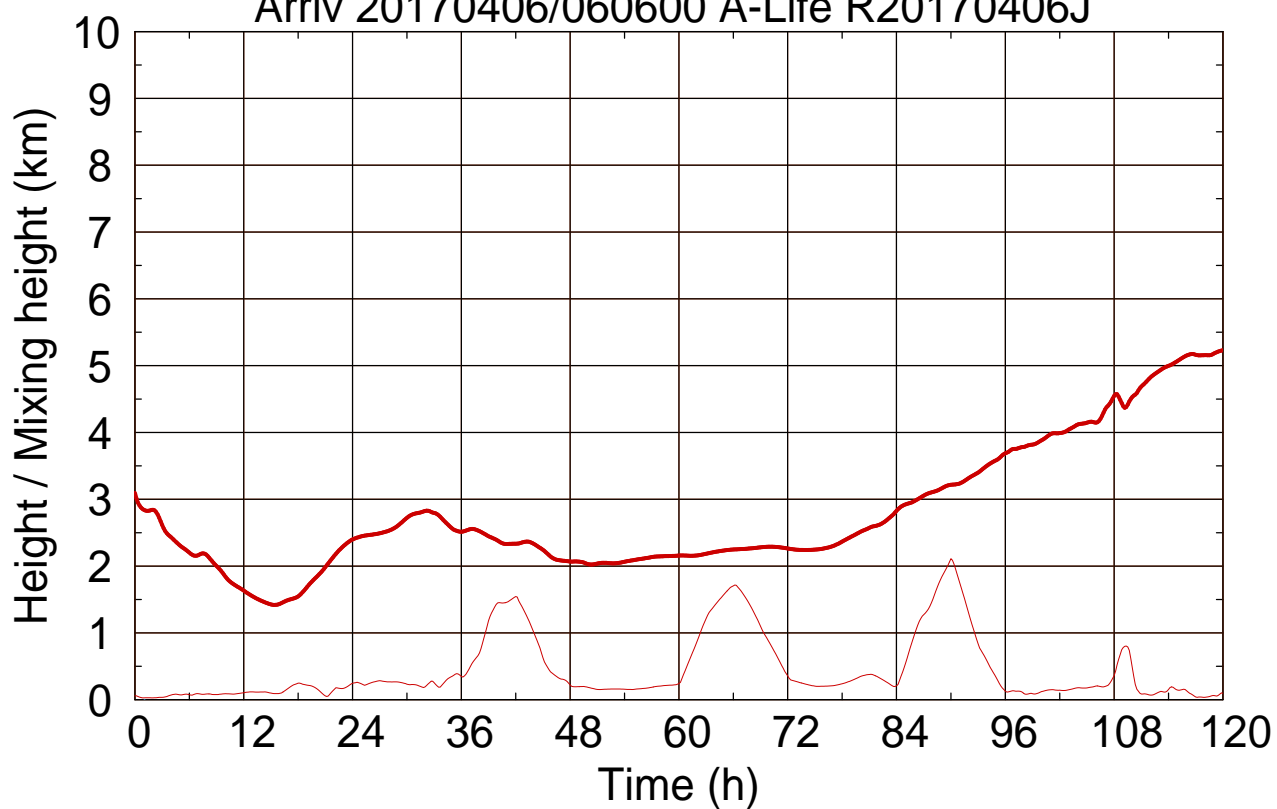

Arriv 20170406/061600 A-Life R20170406J

0 — 1 — 2 — 3 — 4 —

Arriv 20170406/061600 A-Life R20170406J

—— Height      - - - - Mixing height

Arriv 20170406/061100 A-Life R20170406J

0 — 1 — 2 — 3 — 4 —

Arriv 20170406/061100 A-Life R20170406J

————— Height      ————— Mixing height

Arriv 20170406/060600 A-Life R20170406J

0 —

Arriv 20170406/060600 A-Life R20170406J

— Height

— Mixing height