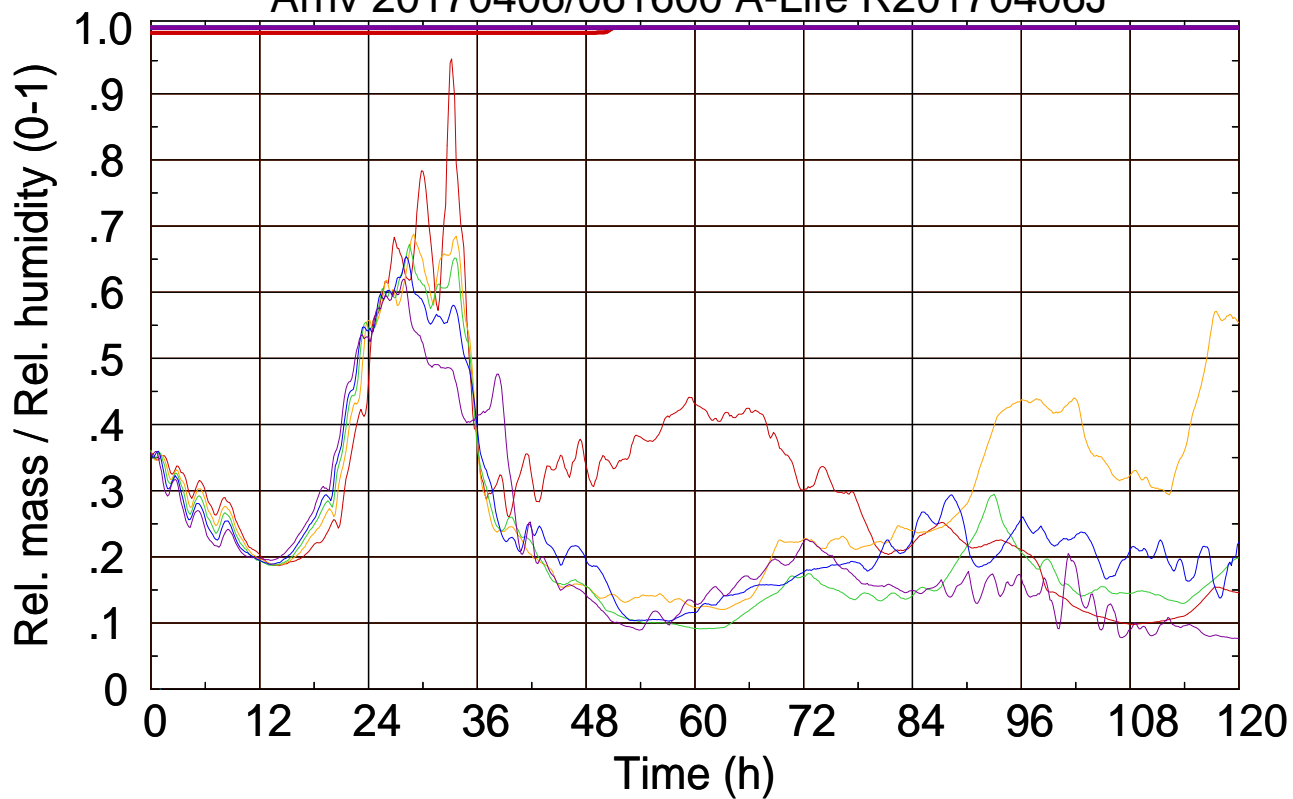

Arriv 20170406/061600 A-Life R20170406J

0 — 1 — 2 — 3 — 4 —

Arriv 20170406/061600 A-Life R20170406J

—— Height      - - - - Mixing height

Arriv 20170406/061100 A-Life R20170406J

0 — 1 — 2 — 3 — 4 —

Arriv 20170406/061100 A-Life R20170406J

————— Height      ————— Mixing height

Arriv 20170406/060600 A-Life R20170406J

0 —

Arriv 20170406/060600 A-Life R20170406J

— Height

— Mixing height