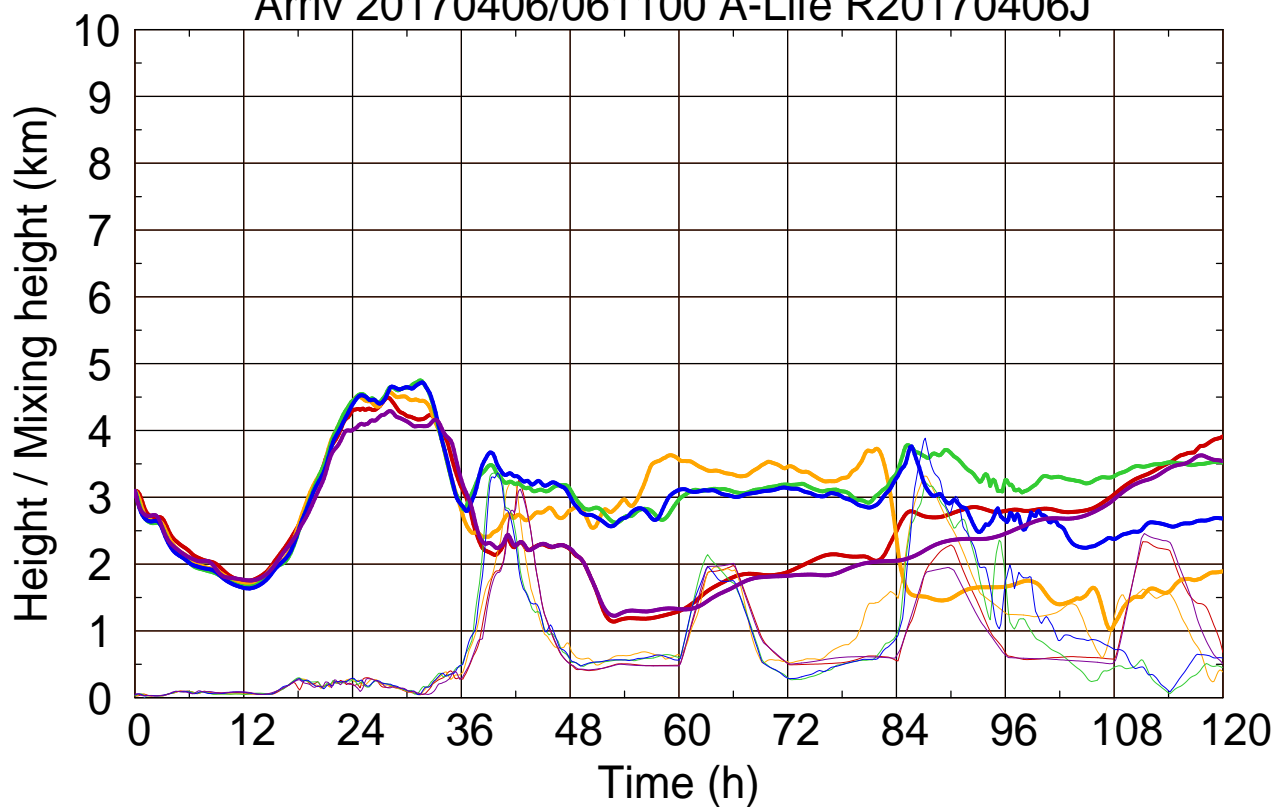

Arriv 20170406/061600 A-Life R20170406J

0 — 1 — 2 — 3 — 4 —

Arriv 20170406/061600 A-Life R20170406J

—— Height      - - - - Mixing height

Arriv 20170406/061100 A-Life R20170406J

0 — 1 — 2 — 3 — 4 —

Arriv 20170406/061100 A-Life R20170406J

————— Height      ————— Mixing height

Arriv 20170406/060600 A-Life R20170406J

0 —

Arriv 20170406/060600 A-Life R20170406J

— Height

— Mixing height