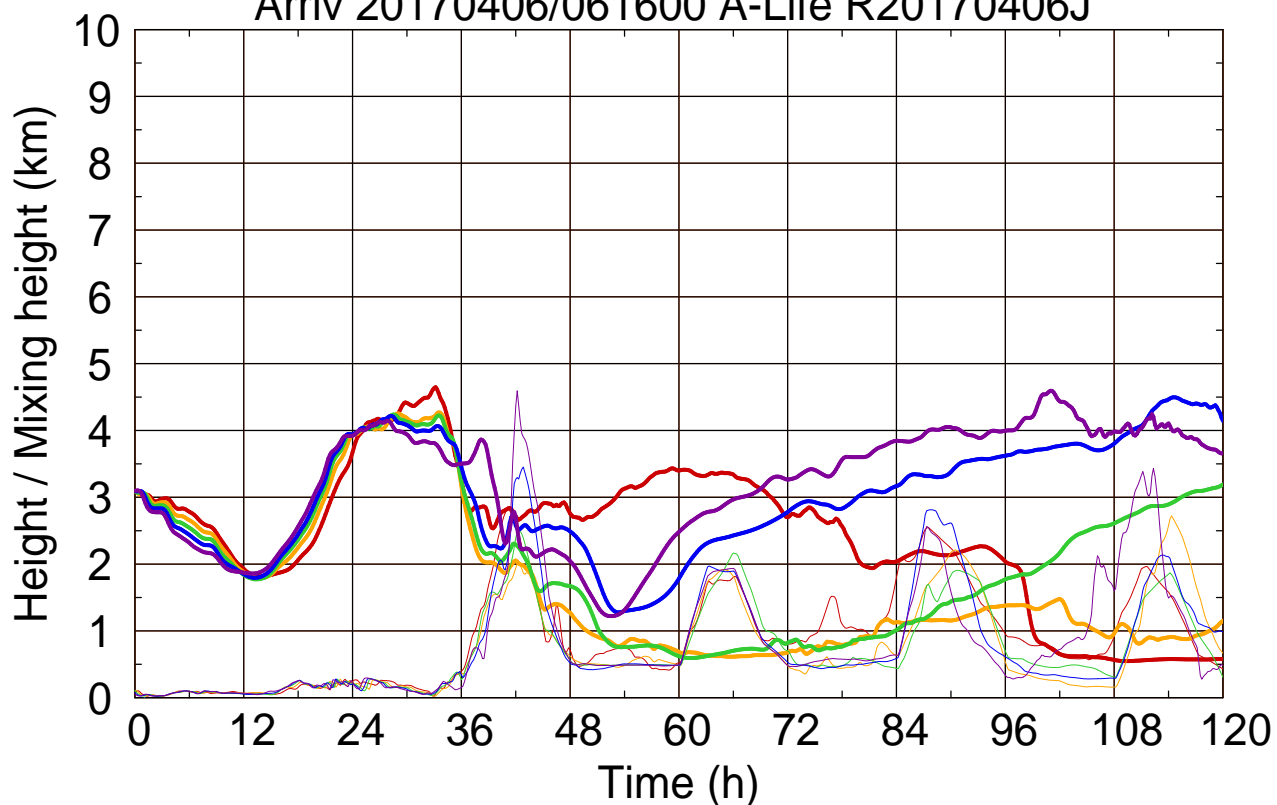

Arriv 20170406/061600 A-Life R20170406J

0 — 1 — 2 — 3 — 4 —

Arriv 20170406/061600 A-Life R20170406J

—— Height      - - - - Mixing height

Arriv 20170406/061100 A-Life R20170406J

0 — 1 — 2 — 3 — 4 —

Arriv 20170406/061100 A-Life R20170406J

————— Height      ————— Mixing height

Arriv 20170406/060600 A-Life R20170406J

0 —

Arriv 20170406/060600 A-Life R20170406J

— Height

— Mixing height